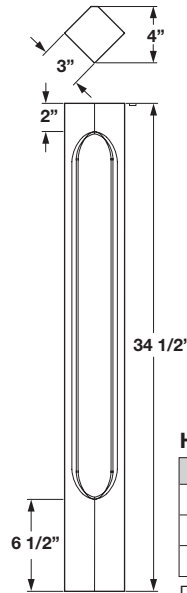

Hand Carved Posts – Arcadian Collection

- Designed to compliment corbels and onlays on preceding pages

Hand Carved Post

Wood species	Item No.
Maple	635.74.120
Oak	635.74.420
Cherry	635.74.620

Packing: 1 pc.

Hand Carved Corner Post

Wood species	Item No.
Maple	635.50.178
Oak	635.50.478
Cherry	635.50.678

Packing: 1 pc.

New Item

Hand Carved Post

Wood species	Item No.
Maple	635.74.170
Oak	635.74.470
Cherry	635.74.670

Packing: 1 pc.

Dimensional data not binding. We reserve the right to alter specifications without notice.

Other species available. Minimum 100 piece order. Ask for details.

Dimensions in mm
Inches are approximate