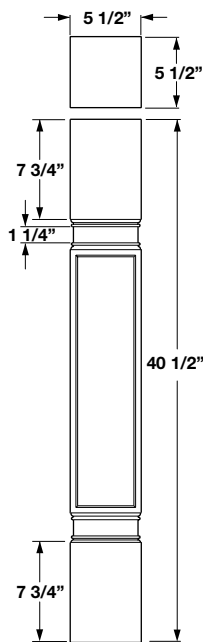

Hand Carved Posts – Arcadian Collection

- Designed to compliment corbels and onlays on preceding pages

Hand Carved Post

Wood species	Item No.
Maple	635.74.120
Oak	635.74.420
Cherry	635.74.620

Packing: 1 pc.

Hand Carved Corner Post

Wood species	Item No.
Maple	635.50.178
Oak	635.50.478
Cherry	635.50.678

Packing: 1 pc.

New Item

Hand Carved Post

Wood species	Item No.
Maple	635.74.170
Oak	635.74.470
Cherry	635.74.670

Packing: 1 pc.

Dimensional data not binding. We reserve the right to alter specifications without notice.

Other species available. Minimum 100 piece order. Ask for details.

Dimensions in mm
Inches are approximate