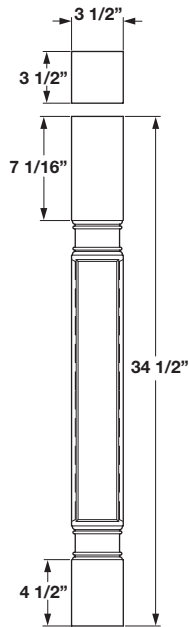

Hand Carved Posts – Arcadian Collection

- Designed to compliment corbels and onlays on preceding pages

Hand Carved Post

Wood species	Item No.
Maple	635.74.120
Oak	635.74.420
Cherry	635.74.620

Packing: 1 pc.

Hand Carved Corner Post

Wood species	Item No.
Maple	635.50.178
Oak	635.50.478
Cherry	635.50.678

Packing: 1 pc.

New Item

Hand Carved Post

Wood species	Item No.
Maple	635.74.170
Oak	635.74.470
Cherry	635.74.670

Packing: 1 pc.

Dimensional data not binding. We reserve the right to alter specifications without notice.

Other species available. Minimum 100 piece order. Ask for details.

Dimensions in mm
Inches are approximate