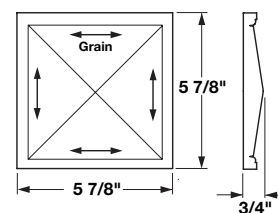

Hand Carved Onlays and Mouldings - Arts & Crafts

- Highly detailed
- Hand-carved
- Designed to compliment corbels on preceding page.

Hand Carved

Wood species	Item No.
Maple	198.07.121
Oak	198.07.421
Cherry	198.07.621

Packing: 10 pcs.

Hand Carved

Wood species	Item No.
Maple	198.07.122
Oak	198.07.422
Cherry	198.07.622

Packing: 10 pcs.

Hand Carved, 96" long

Wood species	Item No.
Maple	198.06.110
Oak	198.06.410
Cherry	198.06.610

Packing: 1 pc.

Hand Carved

Wood species	Item No.
Maple	198.05.110
Oak	198.05.410
Cherry	198.05.610

Packing: 10 pcs.

Other species available. Minimum 100 piece order. Ask for details.

Dimensions in mm
Inches are approximate