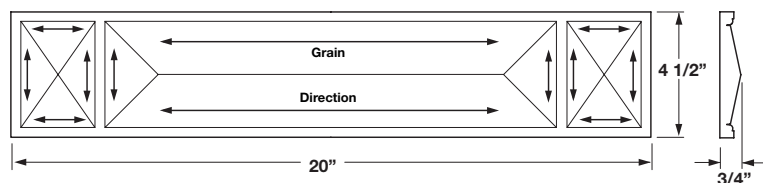

Packing: 10 pcs.

Hand Carved

Wood species	Item No.
Maple	198.07.122
Oak	198.07.422
Cherry	198.07.622

Packing: 10 pcs.

Hand Carved, 96" long

Wood species	Item No.
Maple	198.06.110
Oak	198.06.410
Cherry	198.06.610

Packing: 1 pc.

Hand Carved

Wood species	Item No.
Maple	198.05.110
Oak	198.05.410
Cherry	198.05.610

Packing: 10 pcs.

Other species available. Minimum 100 piece order. Ask for details.

Dimensions in mm
Inches are approximate