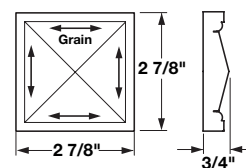

Hand Carved Onlays and Mouldings - Arts & Crafts

- Highly detailed
- Hand-carved
- Designed to compliment corbels on preceding page.

Hand Carved

Wood species	Item No.
Maple	198.07.121
Oak	198.07.421
Cherry	198.07.621

Packing: 10 pcs.

Hand Carved

Wood species	Item No.
Maple	198.07.122
Oak	198.07.422
Cherry	198.07.622

Packing: 10 pcs.

Hand Carved, 96" long

Wood species	Item No.
Maple	198.06.110
Oak	198.06.410
Cherry	198.06.610

Packing: 1 pc.

Hand Carved

Wood species	Item No.
Maple	198.05.110
Oak	198.05.410
Cherry	198.05.610

Packing: 10 pcs.

Other species available. Minimum 100 piece order. Ask for details.

Dimensions in mm
Inches are approximate