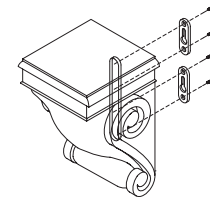

Hand Carved Corbels – Arcadian Collection

- Designed to compliment onlays and mouldings on following page
- Use with mantels, room decorations, islands, etc.
- Details are hand-carved
- If using keyhole plates to mount corbels use #8, or larger screws
- Produced from laminated stock and wood, each corbel is color matched (within a color match there may be slight variation of color from white to light gray or light brown)

Corbels can be mounted with keyhole plates provided and pre-attached.

Hand Carved Corbel

Wood species	Item No.
Maple	198.04.150
Oak	198.04.450
Cherry	198.04.650

Packing: 2 pcs.