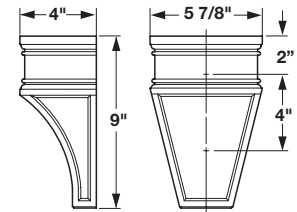

Hand Carved Corbel

Wood species	Item No.
Maple	198.04.140
Oak	198.04.440
Cherry	198.04.640

Packing: 1 pc.