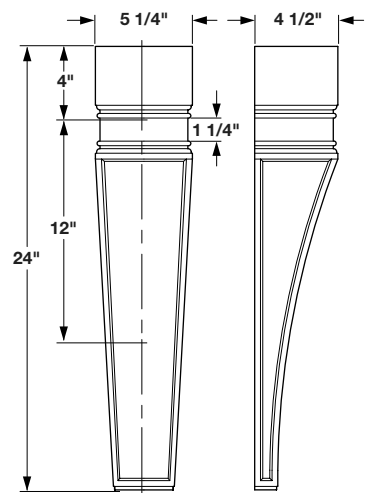

Hand Carved Corbel

Wood species	Item No.
Maple	198.04.160
Oak	198.04.460
Cherry	198.04.660

Packing: 1 pc.

Dimensions in mm
Inches are approximate

Dimensional data not binding. We reserve the right to alter specifications without notice.