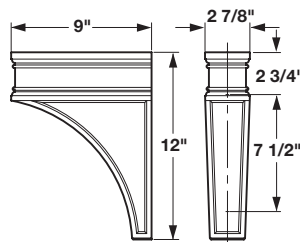

Corbels can be mounted with keyhole plates provided and pre-attached.

Hand Carved Corbel

| Wood species | Item No. |
|--------------|------------|
| Maple | 198.04.150 |
| Oak | 198.04.450 |
| Cherry | 198.04.650 |

Packing: 2 pcs.

Hand Carved Corbel

| Wood species | Item No. |
|--------------|------------|
| Maple | 198.04.140 |
| Oak | 198.04.440 |
| Cherry | 198.04.640 |

Packing: 1 pc.

Hand Carved Corbel

| Wood species | Item No. |
|--------------|------------|
| Maple | 198.04.130 |
| Oak | 198.04.430 |
| Cherry | 198.04.630 |

Packing: 1 pc.

Dimensions in mm
Inches are approximate

Dimensional data not binding. We reserve the right to alter specifications without notice.