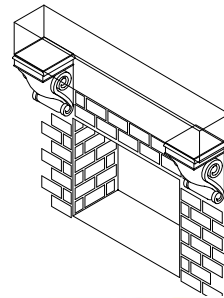

Hand Carved Corbels – Arcadian Collection

- Designed to compliment onlays and mouldings on following page
- Use with mantels, room decorations, islands, etc.
- Details are hand-carved
- If using keyhole plates to mount corbels use #8, or larger screws
- Produced from laminated stock and wood, each corbel is color matched (within a color match there may be slight variation of color from white to light gray or light brown)

Corbels can be mounted with keyhole plates provided and pre-attached.

Hand Carved Corbel

| Wood species | Item No. |
|--------------|------------|
| Maple | 198.04.150 |
| Oak | 198.04.450 |
| Cherry | 198.04.650 |