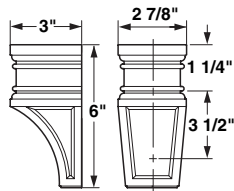

Hand Carved Corbels – Arcadian Collection

- Designed to compliment onlays and mouldings on following page
- Use with mantels, room decorations, islands, etc.
- Details are hand-carved
- If using keyhole plates to mount corbels use #8, or larger screws
- Produced from laminated stock and wood, each corbel is color matched (within a color match there may be slight variation of color from white to light gray or light brown)

Corbels can be mounted with keyhole plates provided and pre-attached.

Hand Carved Corbel

| Wood species | Item No. |
|--------------|------------|
| Maple | 198.04.150 |
| Oak | 198.04.450 |
| Cherry | 198.04.650 |

Packing: 1 pc.

Dimensions in mm
Inches are approximate

Dimensional data not binding. We reserve the right to alter specifications without notice.