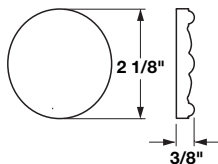

Ornaments – Bullseye

Easy to apply with woodworking glue or small brad.

Carved

Wood species	Item No.
Maple	194.78.152
Cherry	194.78.652

Packing: 25 pcs.

Carved

Wood species	Item No.
Maple	194.78.153
Beech	194.78.353
Cherry	194.78.653
Alder	194.78.953

Packing: 25 pcs.

New Item

1 1/4" x 1/4"

Turned

Wood species	Item No.
Maple	194.78.128

Packing: 25 pcs.

2 1/2" x 1/4"

Turned

Wood species	Item No.
Maple	194.78.129

Packing: 25 pcs.

Dimensional data not binding. We reserve the right to alter specifications without notice.

Other species available. Minimum 250 piece order. Ask for details.

Dimensions in mm
Inches are approximate