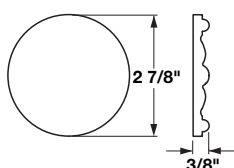

Ornaments – Bullseye

Easy to apply with woodworking glue or small brad.

Carved

Wood species	Item No.
Maple	194.78.152
Cherry	194.78.652

Packing: 25 pcs.

Carved

Wood species	Item No.
Maple	194.78.153
Beech	194.78.353
Cherry	194.78.653
Alder	194.78.953

Packing: 25 pcs.

New Item

1 1/4" x 1/4"

Turned

Wood species	Item No.
Maple	194.78.128

Packing: 25 pcs.

2 1/2" x 1/4"

Turned

Wood species	Item No.
Maple	194.78.129

Packing: 25 pcs.

Dimensional data not binding. We reserve the right to alter specifications without notice.

Other species available. Minimum 250 piece order. Ask for details.

Dimensions in mm
Inches are approximate