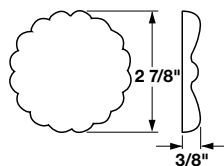

Packing: 25 pcs.

**Carved & embossed**

Wood species	Item No.
Maple	194.75.112
Cherry	194.75.612

Packing: 25 pcs.

**Carved**

Wood species	Item No.
Maple	194.78.154

Packing: 25 pcs.

**Carved**

Wood species	Item No.
Maple	194.78.155
Cherry	194.78.655

Packing: 25 pcs.

**Other species available. Minimum 250 piece order. Ask for details.**

Dimensions in mm  
Inches are approximate