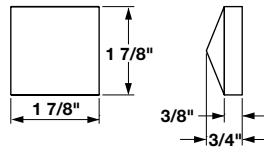

## Ornaments, Bullseye, Flower and Dentil

- Easy to Apply with woodworking glue or small brad.

**Carved & embossed**

Wood species	Item No.
Maple	194.75.152

Packing: 25 pcs.

**Carved & embossed**

Wood species	Item No.
Maple	194.75.111
Cherry	194.75.611

Wood species	Item No.
Maple	194.78.155
Cherry	194.78.655

Packing: 25 pcs.

**Other species available. Minimum 250 piece order. Ask for details.**

Dimensions in mm  
Inches are approximate