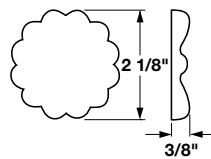

Carved

Wood species	Item No.
Maple	194.78.154

Packing: 25 pcs.