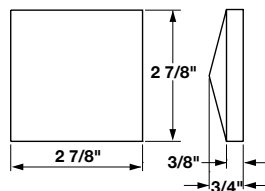

## Ornaments, Bullseye, Flower and Dentil

- Easy to Apply with woodworking glue or small brad.

**Carved & embossed**

Wood species	Item No.
Maple	194.75.152

Packing: 25 pcs.

**Carved & embossed**

Wood species	Item No.
Maple	194.75.111
Cherry	194.75.611

Packing: 25 pcs.

**Carved & embossed**

Wood species	Item No.
Maple	194.75.112
Cherry	194.75.612

Packing: 25 pcs.

**Carved**

Wood species	Item No.
Maple	194.78.154

Packing: 25 pcs.

**Carved**

Wood species	Item No.
Maple	194.78.155
Cherry	194.78.655

Packing: 25 pcs.

**Other species available. Minimum 250 piece order. Ask for details.**

Dimensions in mm  
Inches are approximate