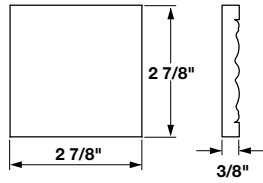

## Ornaments, Bullseye, Flower and Dentil

- Easy to Apply with woodworking glue or small brad.

**Carved & embossed**

Wood species	Item No.
Maple	194.75.152

Packing: 25 pcs.

**Carved & embossed**

Wood species	Item No.
Maple	194.75.111
Cherry	194.75.611

Packing: 25 pcs.

**Carved & embossed**

Wood species	Item No.
Maple	194.75.112
Cherry	194.75.612

Packing: 25 pcs.

**Carved**

Wood species	Item No.
Maple	194.78.154

Packing: 25 pcs.

**Carved**

Wood species	Item No.
Maple	194.78.155
Cherry	194.78.655

Packing: 25 pcs.

**Other species available. Minimum 250 piece order. Ask for details.**

Dimensions in mm  
Inches are approximate