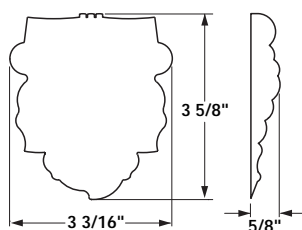

### Carved

Wood species	Item No.
Maple	194.78.163
Beech	194.78.363
Cherry	194.78.663
Alder	194.78.963

Packing: 10 pcs.

New Item

### Carved

Wood species	Item No.
Maple	194.78.164
Beech	194.78.364
Cherry	194.78.664

Packing: 10 pcs.

### Hand Carved

Wood species	Item No.
Maple	194.41.160
Cherry	194.41.660

Packing: 1 pc.

Dimensions in mm  
Inches are approximate