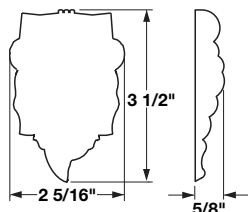

### Carved

Wood species	Item No.
Maple	194.78.163
Beech	194.78.363
Cherry	194.78.663
Alder	194.78.963

Packing: 10 pcs.

New Item

### Carved

Wood species	Item No.
Maple	194.78.164
Beech	194.78.364
Cherry	194.78.664

Packing: 10 pcs.

### Hand Carved

Wood species	Item No.
Maple	194.41.160
Cherry	194.41.660

Packing: 1 pc.

Dimensions in mm  
Inches are approximate