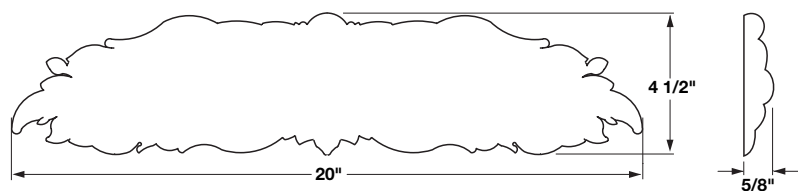

### Carved

Wood species	Item No.
Maple	194.78.163
Beech	194.78.363
Cherry	194.78.663
Alder	194.78.963

Packing: 10 pcs.

New Item

### Carved

Wood species	Item No.
Maple	194.78.164
Beech	194.78.364
Cherry	194.78.664

Packing: 10 pcs.