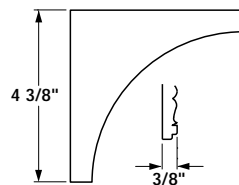

Ornaments – Acanthus

Easy to Apply with woodworking glue or small brad.

Carved

Wood species	Item No.
Maple	194.78.150
Cherry	194.78.650

Packing: 25 pcs.

Carved

Wood species	Item No.
Maple	194.78.151
Cherry	194.78.651

Packing: 25 pcs.

Carved

Wood species	Item No.
Maple	194.78.156
Cherry	194.78.656

Packing: 25 pcs.

Carved

Wood species	Item No.
Maple	194.78.160
Beech	194.78.360
Cherry	194.78.660
Alder	194.78.960

Packing: 10 pcs.

New Item

Other species available.
Minimum 250 piece order.
Ask for details.

Dimensions in mm
Inches are approximate