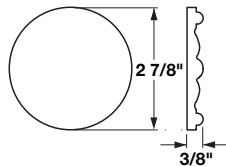

Ornaments – Acanthus

Easy to Apply with woodworking glue or small brad.

Carved

Wood species	Item No.
Maple	194.78.150
Cherry	194.78.650

Packing: 25 pcs.

Carved

Wood species	Item No.
Maple	194.78.151
Cherry	194.78.651

Packing: 25 pcs.

Carved

Wood species	Item No.
Maple	194.78.156
Cherry	194.78.656

Packing: 25 pcs.

Carved

Wood species	Item No.
Maple	194.78.160
Beech	194.78.360
Cherry	194.78.660
Alder	194.78.960

Packing: 10 pcs.

New Item

Other species available.
Minimum 250 piece order.
Ask for details.

Dimensions in mm
Inches are approximate