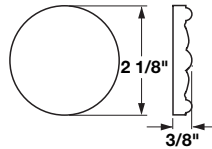

Ornaments – Acanthus

Easy to Apply with woodworking glue or small brad.

Carved

Wood species	Item No.
Maple	194.78.150
Cherry	194.78.650

Packing: 25 pcs.

Carved

Wood species	Item No.
Maple	194.78.151
Cherry	194.78.651

Packing: 25 pcs.

Carved

Wood species	Item No.
Maple	194.78.156
Cherry	194.78.656

Packing: 25 pcs.

Carved

Wood species	Item No.
Maple	194.78.160
Beech	194.78.360
Cherry	194.78.660
Alder	194.78.960

Packing: 10 pcs.

New Item

Other species available.
Minimum 250 piece order.
Ask for details.

Dimensions in mm
Inches are approximate