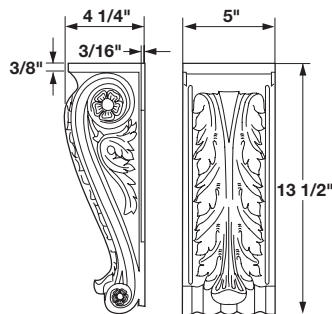

Hand Carved Corbels and Ornaments – Acanthus

Corbels can be mounted with keyhole plates provided and pre-attached.

- Designed to compliment onlays and mouldings on following page.
- Use with mantels, room decorations, islands, etc.
- Details are hand-carved
- If using keyhole plates to mount corbels use #8, or larger screws.
- Produced from laminated stock and wood, each corbel is color matched. Within a color match there may be slight variation of color from white to light gray or light brown.

Hand Carved, laminated stock

Wood species	A	B	C	Item No.
Maple	12"	6 1/4"	3 5/8"	194.40.120
Cherry	12"	6 1/4"	3 5/8"	194.40.620
Maple	14"	7 5/8"	4 1/8"	194.40.121
Cherry	14"	7 5/8"	4 1/8"	194.40.621

Packing: 1 pc.

Hand Carved, laminated stock

Wood species	Item No.
Maple	194.40.110
Cherry	194.40.610

Packing: 1 pc.

Hand Carved, laminated stock

Wood species	Item No.
Maple	194.40.111
Cherry	194.40.611

Packing: 1 pc.

Hand Carved

Wood species	Item No.
Cherry	194.42.690

Packing: 1 pc.

Dimensional data not binding. We reserve the right to alter specifications without notice.

Dimensions in mm
Inches are approximate