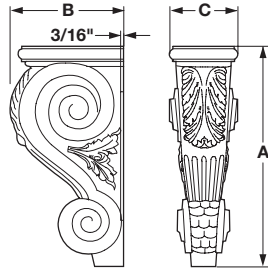

Hand Carved Corbels and Ornaments – Acanthus

Corbels can be mounted with keyhole plates provided and pre-attached.

- Designed to compliment onlays and mouldings on following page.
- Use with mantels, room decorations, islands, etc.
- Details are hand-carved
- If using keyhole plates to mount corbels use #8, or larger screws.
- Produced from laminated stock and wood, each corbel is color matched. Within a color match there may be slight variation of color from white to light gray or light brown.

Hand Carved, laminated stock

Wood species	A	B	C	Item No.
Maple	12"	6 1/4"	3 5/8"	194.40.120
Cherry	12"	6 1/4"	3 5/8"	194.40.620
Maple	14"	7 5/8"	4 1/8"	194.40.121
Cherry	14"	7 5/8"	4 1/8"	194.40.621

Packing: 1 pc.

Hand Carved, laminated stock

Wood species	Item No.
Maple	194.40.110
Cherry	194.40.610

Packing: 1 pc.

Hand Carved, laminated stock

Wood species	Item No.
Maple	194.40.111
Cherry	194.40.611

Packing: 1 pc.

Hand Carved

Wood species	Item No.
Cherry	194.42.690

Packing: 1 pc.

Dimensional data not binding. We reserve the right to alter specifications without notice.

Dimensions in mm
Inches are approximate