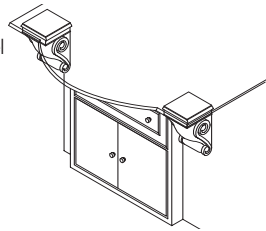

Hand Carved Corbels and Ornaments – Acanthus

Corbels can be mounted with keyhole plates provided and pre-attached.

- Designed to compliment onlays and mouldings on following page.
- Use with mantels, room decorations, islands, etc.
- Details are hand-carved
- If using keyhole plates to mount corbels use #8, or larger screws.
- Produced from laminated stock and wood, each corbel is color matched. Within a color match there may be slight variation of color from white to light gray or light brown.