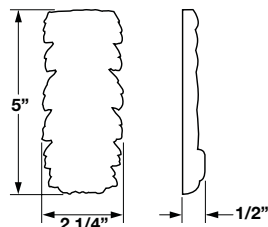

Hand Carved, laminated stock

Wood species	A	B	C	Item No.
Maple	12"	6 1/4"	3 5/8"	194.40.120
Cherry	12"	6 1/4"	3 5/8"	194.40.620
Maple	14"	7 5/8"	4 1/8"	194.40.121
Cherry	14"	7 5/8"	4 1/8"	194.40.621

Packing: 1 pc.

Hand Carved, laminated stock

Wood species	Item No.
Maple	194.40.110
Cherry	194.40.610

Packing: 1 pc.

Hand Carved, laminated stock

Wood species	Item No.
Maple	194.40.111
Cherry	194.40.611

Packing: 1 pc.

Hand Carved

Wood species	Item No.
Cherry	194.42.690

Packing: 1 pc.

Dimensional data not binding. We reserve the right to alter specifications without notice.

Dimensions in mm
Inches are approximate