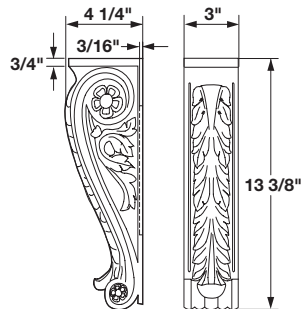

Hand Carved Corbels and Ornaments – Acanthus

Corbels can be mounted with keyhole plates provided and pre-attached.

- Designed to compliment onlays and mouldings on following page.
- Use with mantels, room decorations, islands, etc.
- Details are hand-carved
- If using keyhole plates to mount corbels use #8, or larger screws.
- Produced from laminated stock and wood, each corbel is color matched. Within a color match there may be slight variation of color from white to light gray or light brown.

Hand Carved, laminated stock

Wood species	A	B	C	Item No.
Maple	12"	6 1/4"	3 5/8"	194.40.120
Cherry	12"	6 1/4"	3 5/8"	194.40.620
Maple	14"	7 5/8"	4 1/8"	194.40.121
Cherry	14"	7 5/8"	4 1/8"	194.40.621

Packing: 1 pc.

Hand Carved, laminated stock

Wood species	Item No.
Maple	194.40.110
Cherry	194.40.610

Packing: 1 pc.

Hand Carved, laminated stock

Wood species	Item No.
Maple	194.40.111
Cherry	194.40.611

Packing: 1 pc.

Hand Carved

Wood species	Item No.
Cherry	194.42.690

Packing: 1 pc.

Dimensional data not binding. We reserve the right to alter specifications without notice.

Dimensions in mm
Inches are approximate