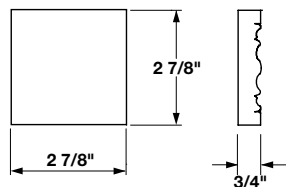

Hand Carved

Wood species	Item No.
Maple	198.03.100
Oak	198.03.400
Cherry	198.03.600

Packing: 10 pcs.