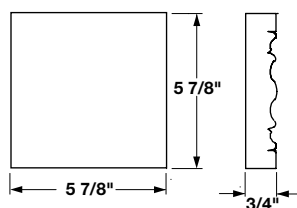

Packing: 10 pcs.

Hand Carved

Wood species	Item No.
Maple	198.03.110
Oak	198.03.410
Cherry	198.03.610

Packing: 10 pcs.

Hand Carved, 96" long

Wood species	Item No.
Maple	198.02.100
Oak	198.02.400
Cherry	198.02.600

Packing: 1 pc.

Hand Carved

Wood species	Item No.
Maple	198.01.100
Oak	198.01.400
Cherry	198.01.600

Packing: 10 pcs.

Dimensions in mm
Inches are approximate