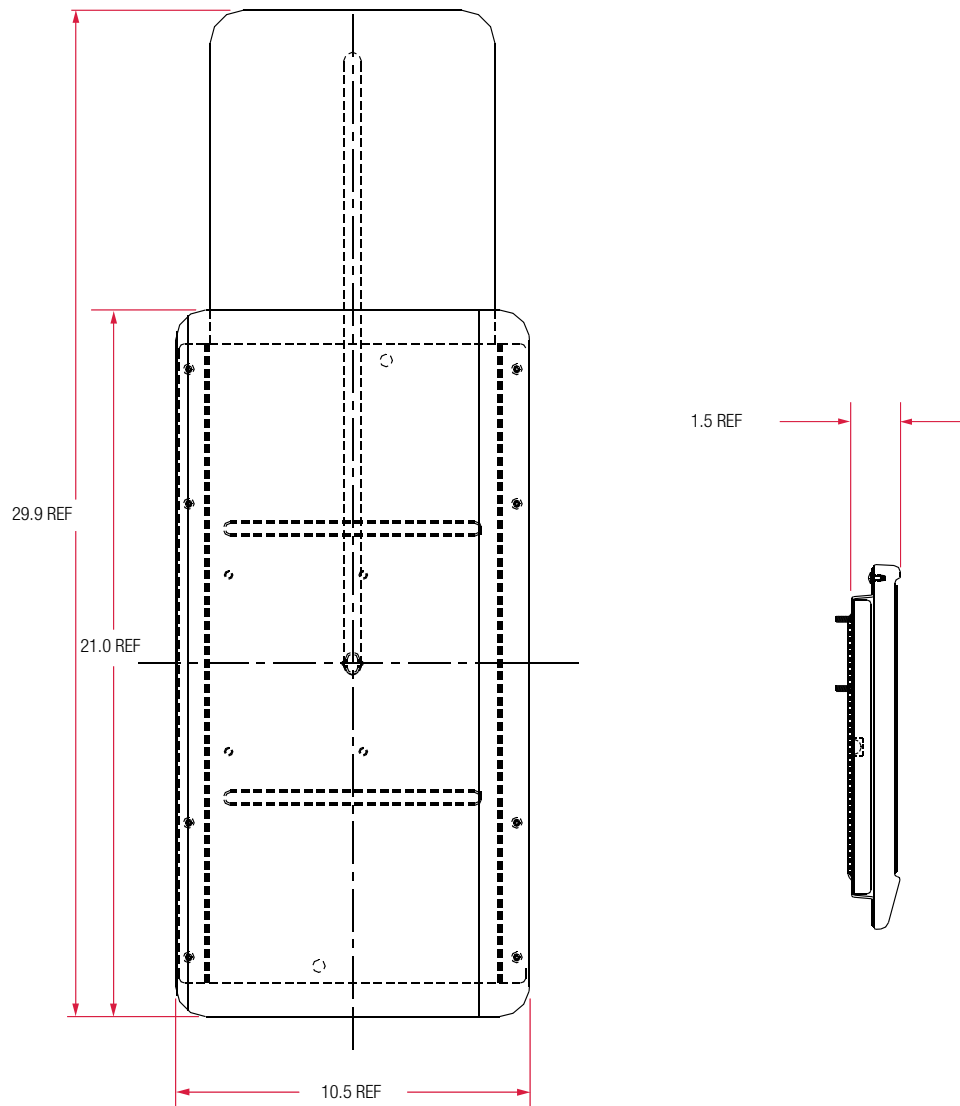

6421D

ABS Keyboard Tray

Plastic keyboard tray comes with anti-skid mat (not shown) and sliding mouse tray constructed of hard polymer MDF, black finish

6421D

Features	Benefits
Ergonomically shaped, stable, low-profile tray	Provides the support you need in an aesthetically pleasing design
Slide through mousing surface	For left & right hand mousing
Mousing surface adjusts easily from side to side for right and left-hand usage	Perfect for multiple users
Flexible design accommodates equipment change	Fits most wave style keyboards
Universal mounting pattern	Attaches to most Knape & Vogt Waterloo Keyboard arms
Anit-skid grip mat	Prevents keyboard slippage

Model	Keyboard Drawer Width	Keyboard Drawer Depth	Material	Mouse Tray	Weight
6421D	21.0"	10.5"	ABS plastic	Sliding	7.9 lbs

Notes: 1. Weight = packaged shipping weight per unit. 2. Specifications are subject to change without notice.