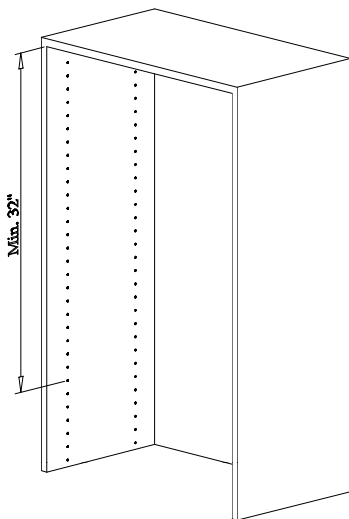

INSTALLATION INSTRUCTIONS

For Pull Down Closet Pole LB - 18SC / 24SC / 30SC / 36SC / 42SC / 48SC

A*1pair	B*8pcs	C*8pcs	D*1pc	E*4pcs	F*1pc	G*2pcs
						

Step 1:

Step2:

Step 3:

Step 4:

	Hanging Pole Length
LB-18	429mm (16.9")
LB-24	582mm (22.9")
LB-30	735mm (28.9")
LB-36	888mm (34.9")
LB-42	1040mm (40.9")
LB-48	1192mm (46.9")