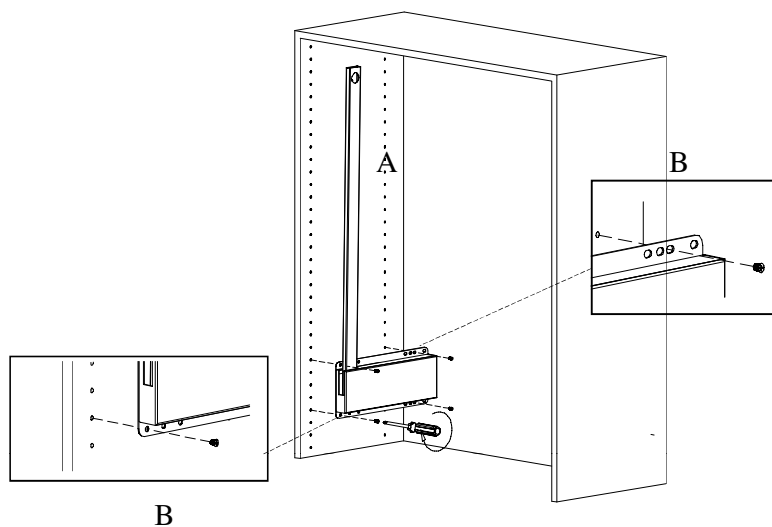

INSTALLATION INSTRUCTIONS

For Pull Down Closet Pole LB - 18SC / 24SC / 30SC / 36SC / 42SC / 48SC

A*1pair	B*8pcs	C*8pcs	D*1pc	E*4pcs	F*1pc	G*2pcs
						

Step 1:

Step2:

Step 3:

Step 4:

	Hanging Pole Length
LB-18	429mm (16.9")
LB-24	582mm (22.9")
LB-30	735mm (28.9")
LB-36	888mm (34.9")
LB-42	1040mm (40.9")
LB-48	1192mm (46.9")