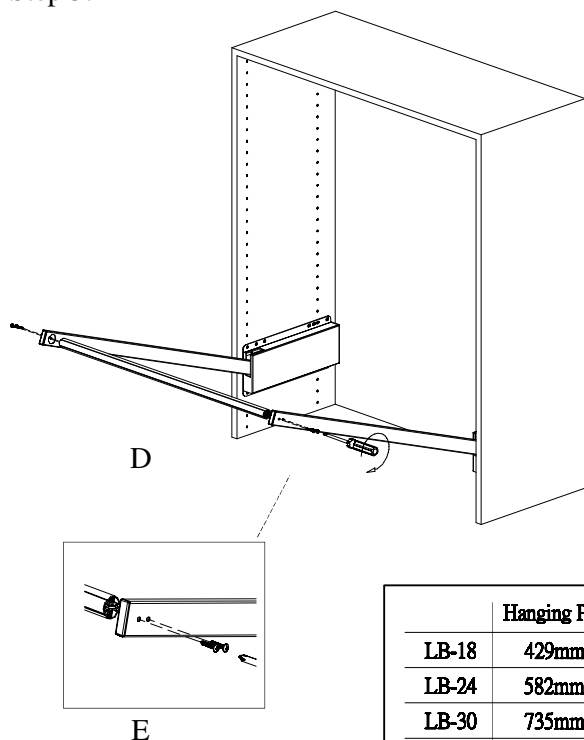

INSTALLATION INSTRUCTIONS

For Pull Down Closet Pole LB - 18SC / 24SC / 30SC / 36SC / 42SC / 48SC

A*1pair	B*8pcs	C*8pcs	D*1pc	E*4pcs	F*1pc	G*2pcs
						

Step 1:

Step2:

Step 3:

Step 4:

	Hanging Pole Length
LB-18	429mm (16.9")
LB-24	582mm (22.9")
LB-30	735mm (28.9")
LB-36	888mm (34.9")
LB-42	1040mm (40.9")
LB-48	1192mm (46.9")