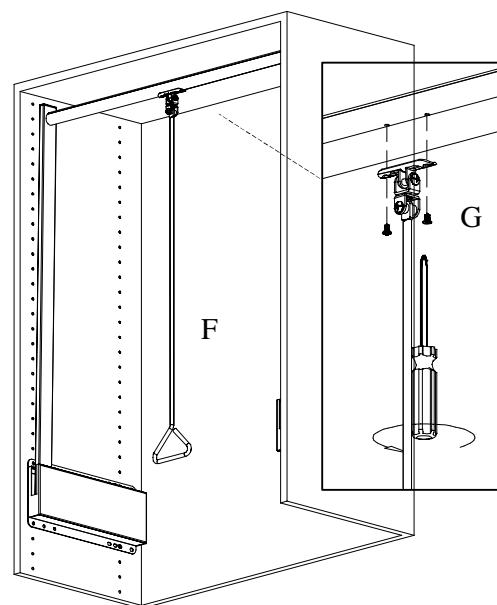

INSTALLATION INSTRUCTIONS

For Pull Down Closet Pole LB - 18SC / 24SC / 30SC / 36SC / 42SC / 48SC

A*1pair	B*8pcs	C*8pcs	D*1pc	E*4pcs	F*1pc	G*2pcs
						

Step 1:

Step2:

Step 3:

Step 4:

	Hanging Pole Length
LB-18	429mm (16.9")
LB-24	582mm (22.9")
LB-30	735mm (28.9")
LB-36	888mm (34.9")
LB-42	1040mm (40.9")
LB-48	1192mm (46.9")