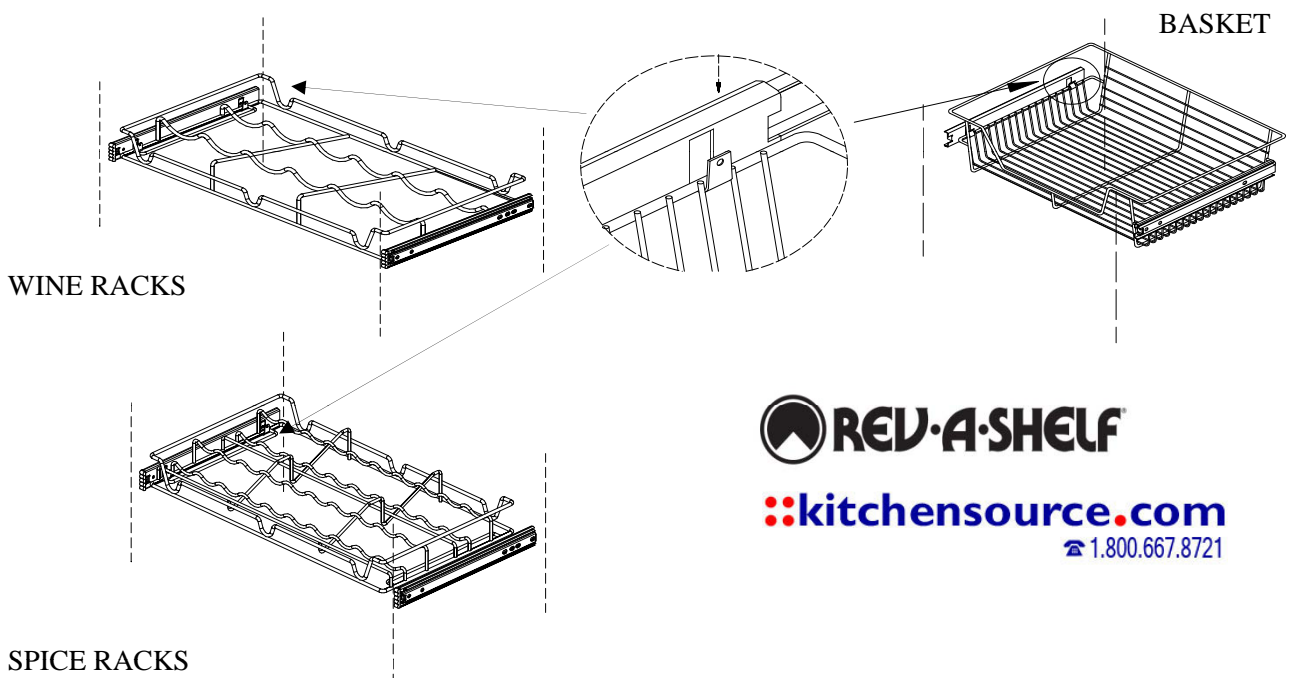

INSTALLATION INSTRUCTIONS

FOR FULL EXTENSION SLIDE WITH BASKET / WINE RACKS / SPICE RACKS

Step 1: PUSH PART A TO GET THE INNER SLIDE OUT.

Step 2: SCREW INNER SLIDE TO THE PARTITION WALL.

(Cabinet Front edge)

Step 3: JOIN OUTER SLIDE TOGETHER WITH THE INNER SLIDE.

Step 4: HANG BASKET USING THE "SECOND RIM" ON SLIDE.

kitchensource.com
1.800.667.8721