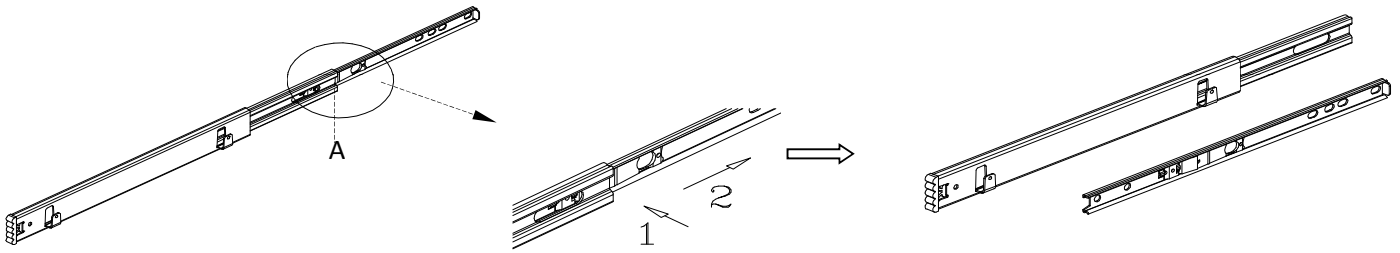

INSTALLATION INSTRUCTIONS

FOR FULL EXTENSION SLIDE WITH BASKET / WINE RACKS / SPICE RACKS

Step 1: PUSH PART A TO GET THE INNER SLIDE OUT.

Step 2: SCREW INNER SLIDE TO THE PARTITION WALL.

(Cabinet Front edge)

Step 3: JOIN OUTER SLIDE TOGETHER WITH THE INNER SLIDE.

Step 4: HANG BASKET USING THE "SECOND RIM" ON SLIDE.

kitchensource.com
1.800.667.8721