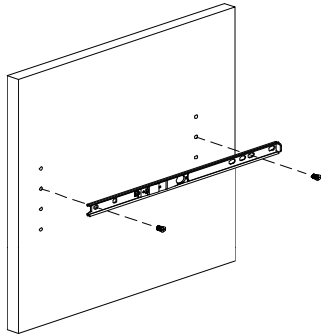

INSTALLATION INSTRUCTIONS

FOR FULL EXTENSION SLIDE WITH BASKET / WINE RACKS / SPICE RACKS

Step 1: PUSH PART A TO GET THE INNER SLIDE OUT.

Step 2: SCREW INNER SLIDE TO THE PARTITION WALL.

(Cabinet Front edge)

Step 3: JOIN OUTER SLIDE TOGETHER WITH THE INNER SLIDE.

Step 4: HANG BASKET USING THE "SECOND RIM" ON SLIDE.

kitchensource.com
1.800.667.8721