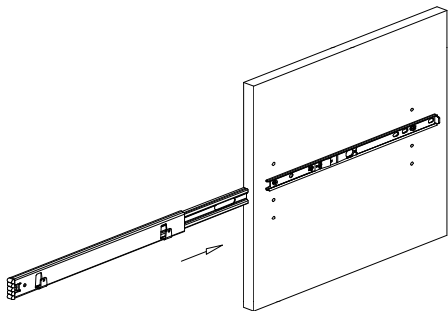

INSTALLATION INSTRUCTIONS

FOR FULL EXTENSION SLIDE WITH BASKET / WINE RACKS / SPICE RACKS

Step 1: PUSH PART A TO GET THE INNER SLIDE OUT.

Step 2: SCREW INNER SLIDE TO THE PARTITION WALL.

(Cabinet Front edge)

Step 3: JOIN OUTER SLIDE TOGETHER WITH THE INNER SLIDE.

Step 4: HANG BASKET USING THE "SECOND RIM" ON SLIDE.

kitchensource.com
1.800.667.8721