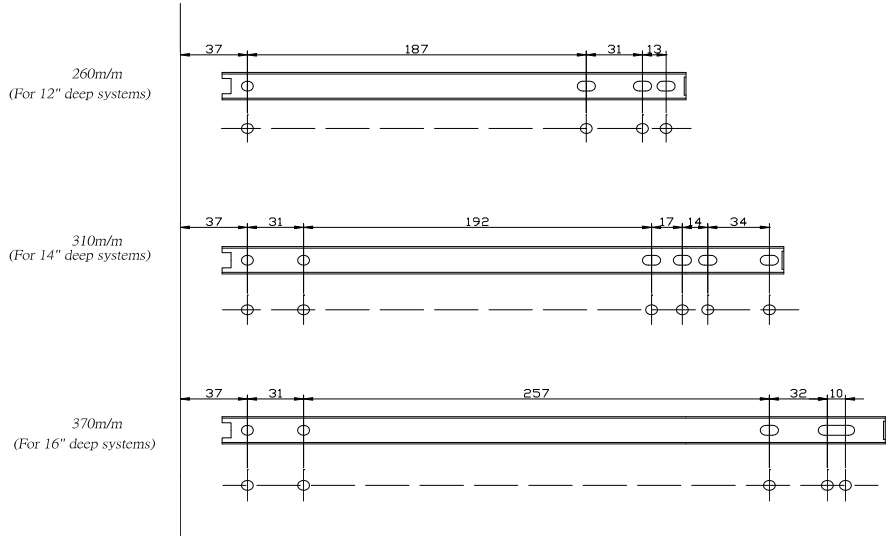

INSTALLATION INSTRUCTIONS

FOR FULL EXTENSION SLIDE WITH BASKET / WINE RACKS / SPICE RACKS

Step 1: PUSH PART A TO GET THE INNER SLIDE OUT.

Step 2: SCREW INNER SLIDE TO THE PARTITION WALL.

(Cabinet Front edge)

Step 3: JOIN OUTER SLIDE TOGETHER WITH THE INNER SLIDE.

Step 4: HANG BASKET USING THE "SECOND RIM" ON SLIDE.

kitchensource.com
1.800.667.8721