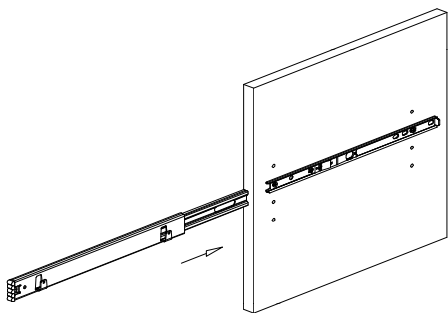

INSTALLATION INSTRUCTIONS

FOR FULL EXTENSION SLIDE WITH BASKET / WINE RACKS / SPICE RACKS

Step 1: PUSH PART A TO GET THE INNER SLIDE OUT.

Step 2: SCREW INNER SLIDE TO THE PARTITION WALL.

(Cabinet Front edge)

Step 3: JOIN OUTER SLIDE TOGETHER WITH THE INNER SLIDE.

Step 4: HANG BASKET USING THE "SECOND RIM" ON SLIDE.

WINE RACKS

SPICE RACKS

kitchensource.com
1.800.667.8721