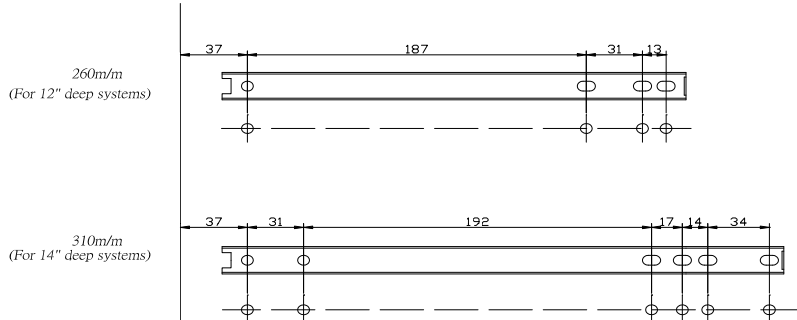

INSTALLATION INSTRUCTIONS

FOR FULL EXTENSION SLIDE WITH BASKET / WINE RACKS / SPICE RACKS

Step 1: PUSH PART A TO GET THE INNER SLIDE OUT.

Step 2: SCREW INNER SLIDE TO THE PARTITION WALL.

(Cabinet Front edge)

Step 3: JOIN OUTER SLIDE TOGETHER WITH THE INNER SLIDE.

Step 4: HANG BASKET USING THE "SECOND RIM" ON SLIDE.

WINE RACKS

SPICE RACKS

kitchensource.com
1.800.667.8721