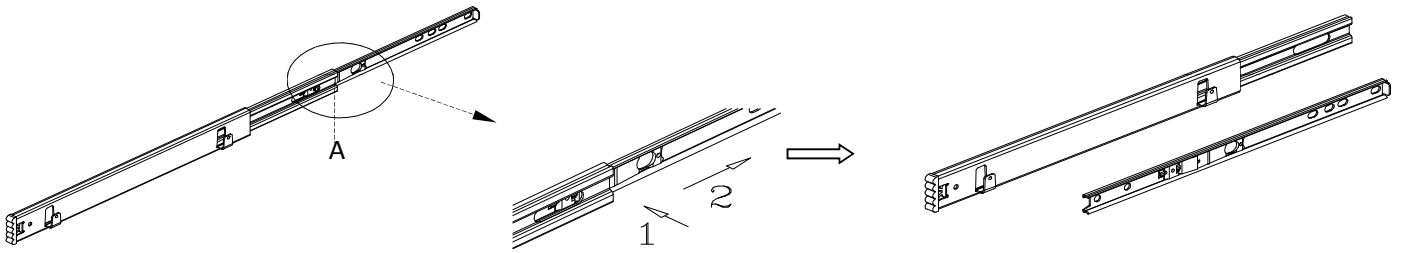

INSTALLATION INSTRUCTIONS

FOR FULL EXTENSION SLIDE WITH BASKET / WINE RACKS / SPICE RACKS

Step 1: PUSH PART A TO GET THE INNER SLIDE OUT.

Step 2: SCREW INNER SLIDE TO THE PARTITION WALL.

(Cabinet Front edge)

Step 3: JOIN OUTER SLIDE TOGETHER WITH THE INNER SLIDE.

Step 4: HANG BASKET USING THE "SECOND RIM" ON SLIDE.

WINE RACKS

SPICE RACKS

kitchensource.com
1.800.667.8721