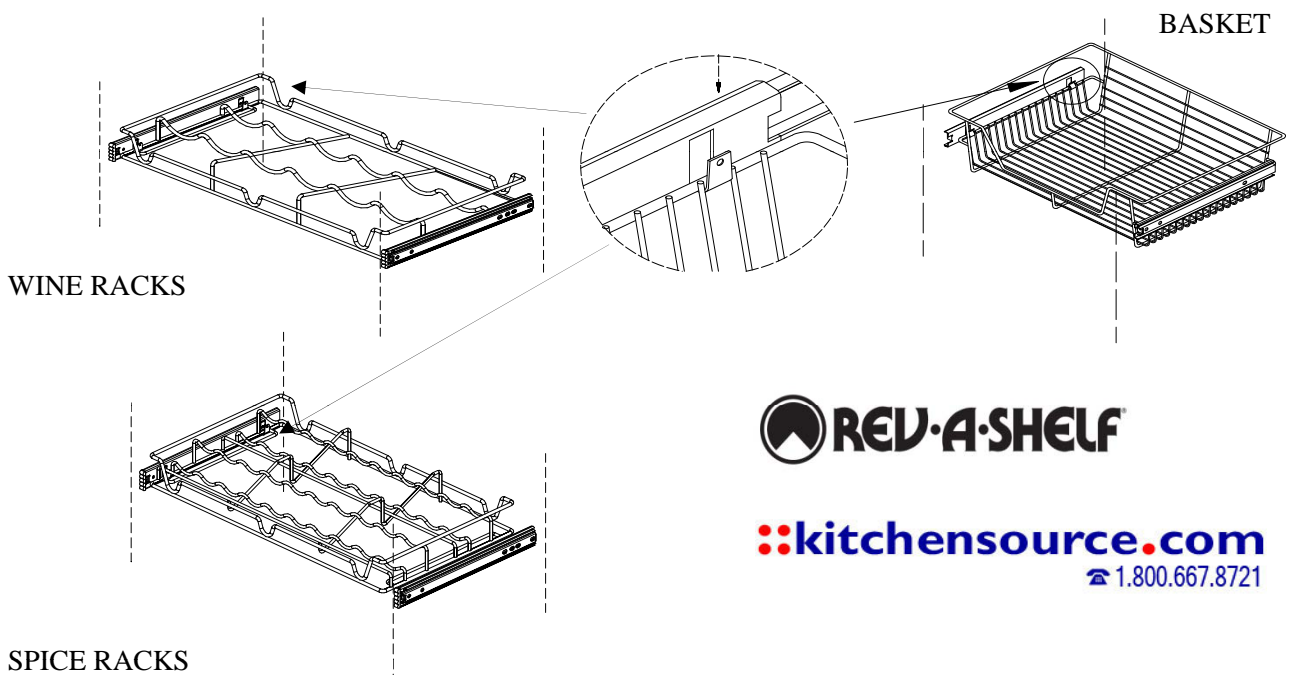

INSTALLATION INSTRUCTIONS

FOR FULL EXTENSION SLIDE WITH BASKET / WINE RACKS / SPICE RACKS

Step 1: PUSH PART A TO GET THE INNER SLIDE OUT.

Step 2: SCREW INNER SLIDE TO THE PARTITION WALL.

(Cabinet Front edge)

Step 3: JOIN OUTER SLIDE TOGETHER WITH THE INNER SLIDE.

Step 4: HANG BASKET USING THE "SECOND RIM" ON SLIDE.

WINE RACKS

SPICE RACKS

kitchensource.com
1.800.667.8721