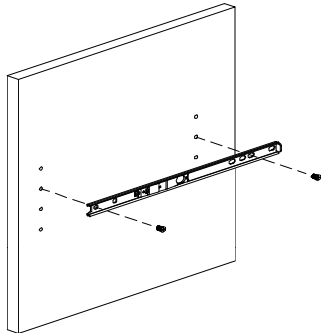

INSTALLATION INSTRUCTIONS

FOR FULL EXTENSION SLIDE WITH BASKET / WINE RACKS / SPICE RACKS

Step 1: PUSH PART A TO GET THE INNER SLIDE OUT.

Step 2: SCREW INNER SLIDE TO THE PARTITION WALL.

(Cabinet Front edge)

Step 3: JOIN OUTER SLIDE TOGETHER WITH THE INNER SLIDE.

Step 4: HANG BASKET USING THE "SECOND RIM" ON SLIDE.

WINE RACKS

SPICE RACKS

kitchensource.com
1.800.667.8721