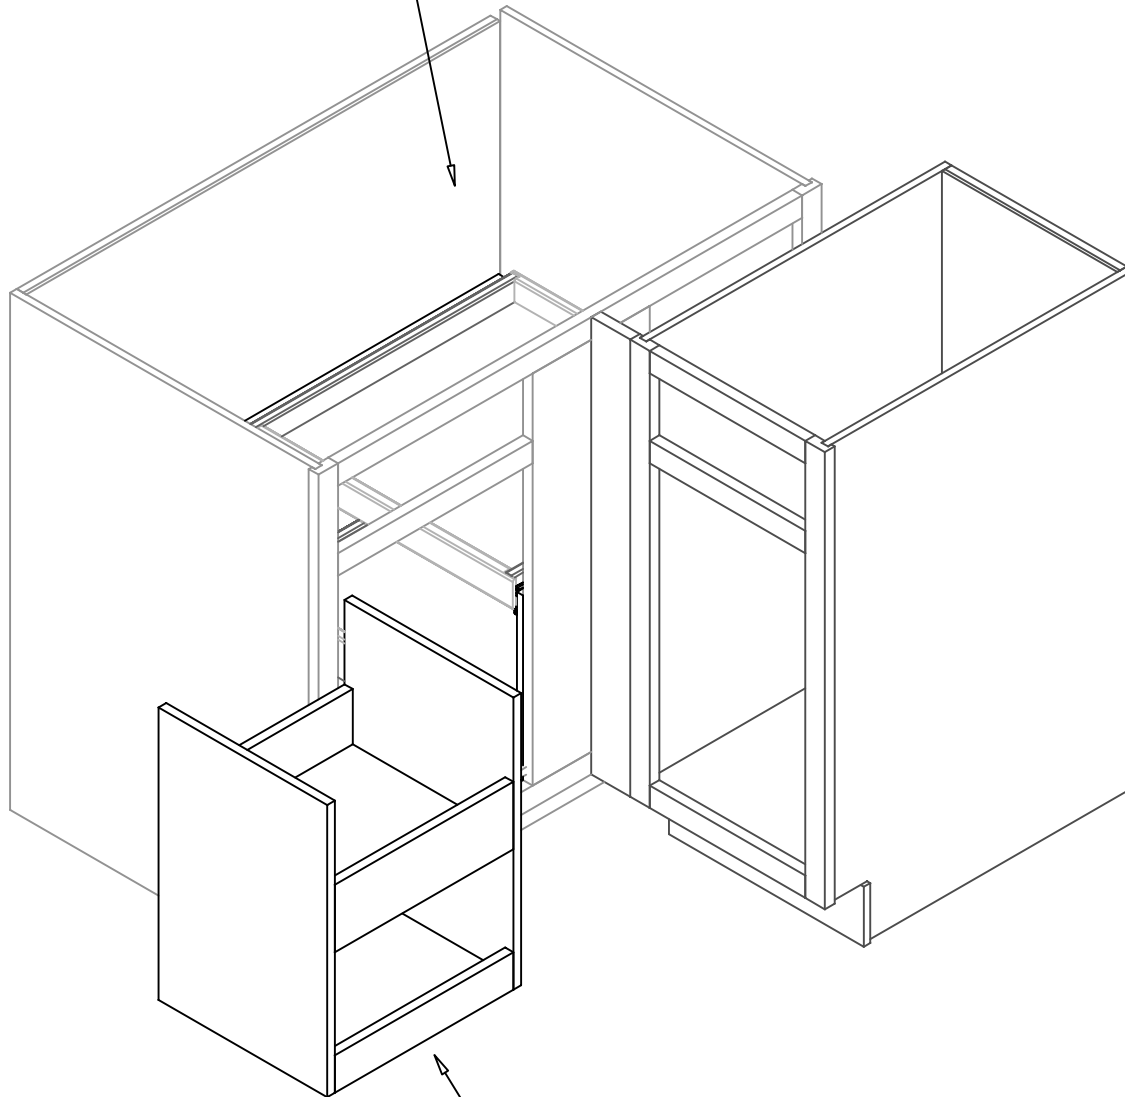

19.875" X 19.125" (STORAGE CAPACITY IN SHELF) X 2 SHELFS = 5.279 SQFT

13.75" X 11.75" (STORAGE CAPACITY IN SHELF) X2 SHELFS =2.25 SQFT

 **kitchensource.com**
☎ 1.800.667.8721

***TOTAL STORAGE CAPACITY = 7.529 SQ FT.