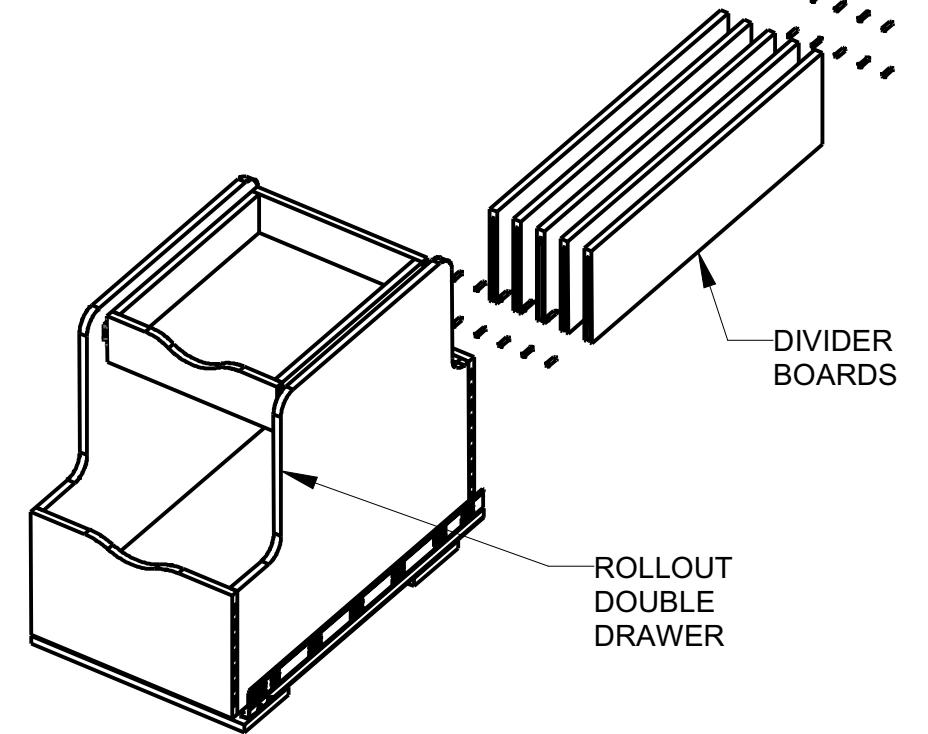

13-3/4
(MAXIMUM
INTERIOR
HEIGHT)

PINS
(4X PER
DIVIDER
BOARD)

19-1/16

ROLLOUT
DOUBLE
DRAWER

HR ITEM NUMBER	PRODUCT DESCRIPTION
ROCWD15-WB	ROLLOUT COOKWARE, DOUBLE DRAWER, 15IN, WHITE BIRCH
ROCWD21-WB	ROLLOUT COOKWARE, DOUBLE DRAWER, 21IN, WHITE BIRCH
ROCWD27-WB	ROLLOUT COOKWARE, DOUBLE DRAWER, 27IN, WHITE BIRCH

DOCUMENT STATUS **Released**
UNLESS OTHERWISE SPECIFIED DIMENSIONS ARE IN INCHES (IN)

MATERIAL	FINISH
WHITE BIRCH	UV COATING
THIRD ANGLE PROJECTION	DATE
	31AUG2022

DESCRIPTION		
ROLLOUT COOKWARE DOUBLE DRAWER SERIES		
DRAWING NUMBER		REV
ROCWD		A
SIZE	SCALE	SHEET
A3	0.100	1 / 1