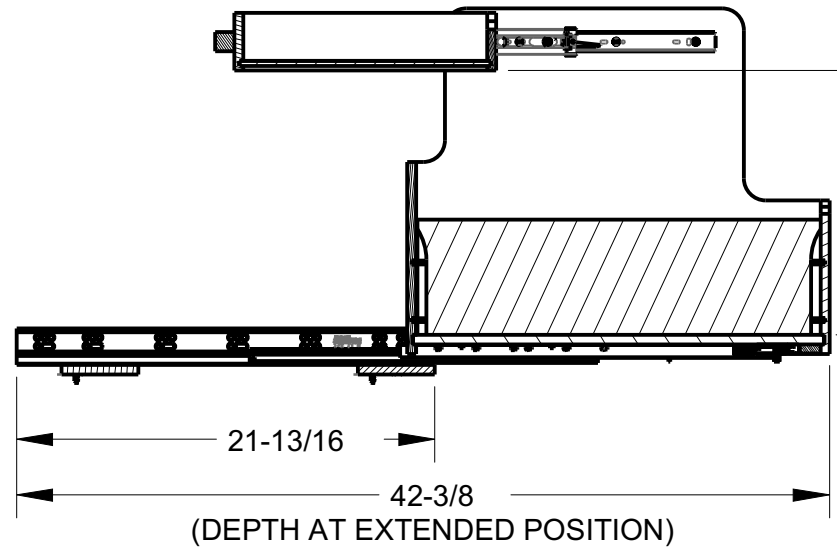

13-3/4
(MAXIMUM
INTERIOR
HEIGHT)

PINS
(4X PER
DIVIDER
BOARD)

19-1/16

ROLLOUT
DOUBLE
DRAWER

HR ITEM NUMBER	PRODUCT DESCRIPTION
ROCWD15-WB	ROLLOUT COOKWARE, DOUBLE DRAWER, 15IN, WHITE BIRCH
ROCWD21-WB	ROLLOUT COOKWARE, DOUBLE DRAWER, 21IN, WHITE BIRCH
ROCWD27-WB	ROLLOUT COOKWARE, DOUBLE DRAWER, 27IN, WHITE BIRCH

DOCUMENT STATUS **Released**
UNLESS OTHERWISE SPECIFIED DIMENSIONS ARE IN INCHES (IN)

MATERIAL	FINISH
WHITE BIRCH	UV COATING
THIRD ANGLE PROJECTION	DATE
	31AUG2022

DESCRIPTION		
ROLLOUT COOKWARE DOUBLE DRAWER SERIES		
DRAWING NUMBER		REV
ROCWD		A
SIZE	SCALE	SHEET
A3	0.100	1 / 1