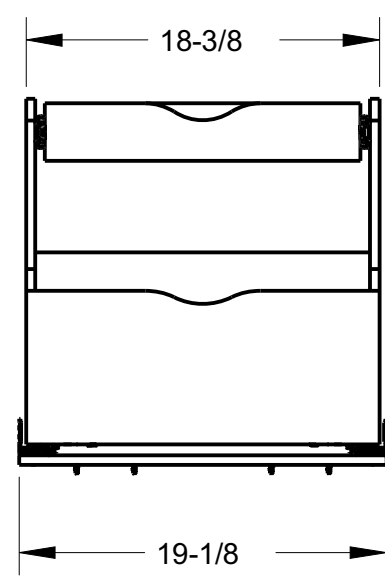

13-3/4
(MAXIMUM
INTERIOR
HEIGHT)

PINS
(4X PER
DIVIDER
BOARD)

19-1/16

ROLLOUT
DOUBLE
DRAWER

HR ITEM NUMBER	PRODUCT DESCRIPTION
ROCWD15-WB	ROLLOUT COOKWARE, DOUBLE DRAWER, 15IN, WHITE BIRCH
ROCWD21-WB	ROLLOUT COOKWARE, DOUBLE DRAWER, 21IN, WHITE BIRCH
ROCWD27-WB	ROLLOUT COOKWARE, DOUBLE DRAWER, 27IN, WHITE BIRCH

DOCUMENT STATUS **Released**
UNLESS OTHERWISE SPECIFIED DIMENSIONS ARE IN INCHES (IN)

MATERIAL	FINISH
WHITE BIRCH	UV COATING
THIRD ANGLE PROJECTION	DATE
	31AUG2022

DESCRIPTION		
ROLLOUT COOKWARE DOUBLE DRAWER SERIES		
DRAWING NUMBER		REV
ROCWD		A
SIZE	SCALE	SHEET
A3	0.100	1 / 1