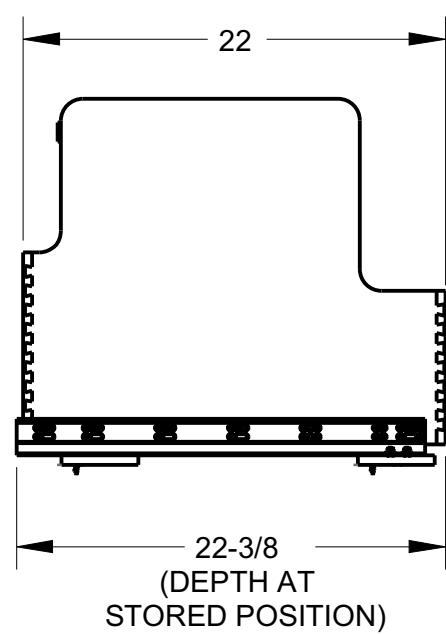

13-3/4
(MAXIMUM
INTERIOR
HEIGHT)

PINS
(4X PER
DIVIDER
BOARD)

19-1/16

ROLLOUT
DOUBLE
DRAWER

HR ITEM NUMBER	PRODUCT DESCRIPTION
ROCWD15-WB	ROLLOUT COOKWARE, DOUBLE DRAWER, 15IN, WHITE BIRCH
ROCWD21-WB	ROLLOUT COOKWARE, DOUBLE DRAWER, 21IN, WHITE BIRCH
ROCWD27-WB	ROLLOUT COOKWARE, DOUBLE DRAWER, 27IN, WHITE BIRCH

DOCUMENT STATUS **Released**
UNLESS OTHERWISE SPECIFIED DIMENSIONS ARE IN INCHES (IN)

MATERIAL	FINISH
WHITE BIRCH	UV COATING
THIRD ANGLE PROJECTION	DATE
	31AUG2022

DESCRIPTION		
ROLLOUT COOKWARE DOUBLE DRAWER SERIES		
DRAWING NUMBER		REV
ROCWD		A
SIZE	SCALE	SHEET
A3	0.100	1 / 1