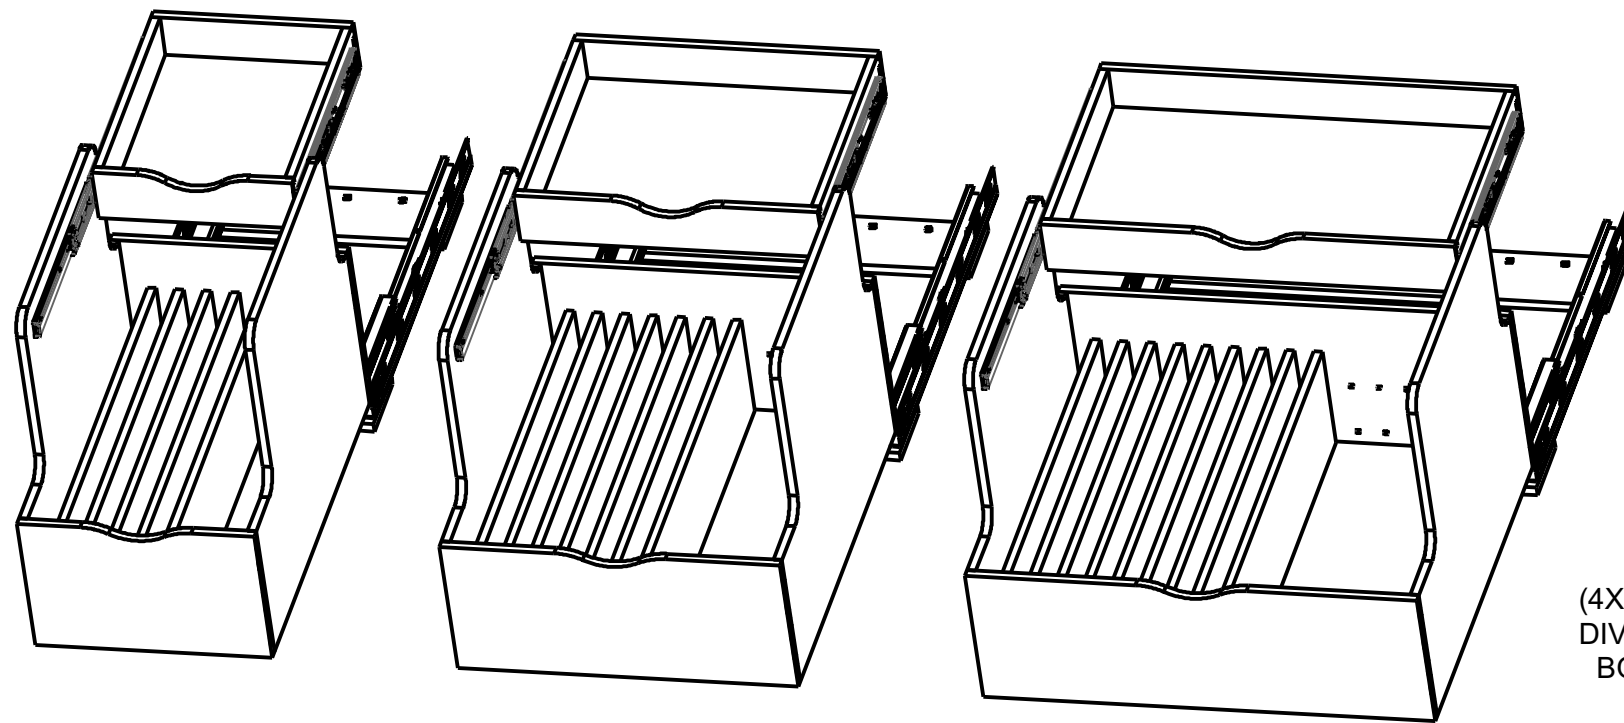

13-3/4
(MAXIMUM
INTERIOR
HEIGHT)

PINS
(4X PER
DIVIDER
BOARD)

19-1/16

ROLLOUT
DOUBLE
DRAWER

HR ITEM NUMBER	PRODUCT DESCRIPTION
ROCWD15-WB	ROLLOUT COOKWARE, DOUBLE DRAWER, 15IN, WHITE BIRCH
ROCWD21-WB	ROLLOUT COOKWARE, DOUBLE DRAWER, 21IN, WHITE BIRCH
ROCWD27-WB	ROLLOUT COOKWARE, DOUBLE DRAWER, 27IN, WHITE BIRCH

DOCUMENT STATUS **Released**
UNLESS OTHERWISE SPECIFIED DIMENSIONS ARE IN INCHES (IN)

MATERIAL	FINISH
WHITE BIRCH	UV COATING
THIRD ANGLE PROJECTION	DATE
	31AUG2022

DESCRIPTION		
ROLLOUT COOKWARE DOUBLE DRAWER SERIES		
DRAWING NUMBER		REV
ROCWD		A
SIZE	SCALE	SHEET
A3	0.100	1 / 1