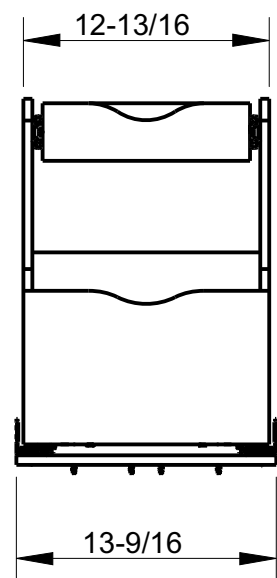

13-3/4
(MAXIMUM
INTERIOR
HEIGHT)

PINS
(4X PER
DIVIDER
BOARD)

19-1/16

ROLLOUT
DOUBLE
DRAWER

HR ITEM NUMBER	PRODUCT DESCRIPTION
ROCWD15-WB	ROLLOUT COOKWARE, DOUBLE DRAWER, 15IN, WHITE BIRCH
ROCWD21-WB	ROLLOUT COOKWARE, DOUBLE DRAWER, 21IN, WHITE BIRCH
ROCWD27-WB	ROLLOUT COOKWARE, DOUBLE DRAWER, 27IN, WHITE BIRCH

DOCUMENT STATUS **Released**
UNLESS OTHERWISE SPECIFIED DIMENSIONS ARE IN INCHES (IN)

MATERIAL	FINISH
WHITE BIRCH	UV COATING
THIRD ANGLE PROJECTION	DATE
	31AUG2022

DESCRIPTION		
ROLLOUT COOKWARE DOUBLE DRAWER SERIES		
DRAWING NUMBER		REV
ROCWD		A
SIZE	SCALE	SHEET
A3	0.100	1 / 1