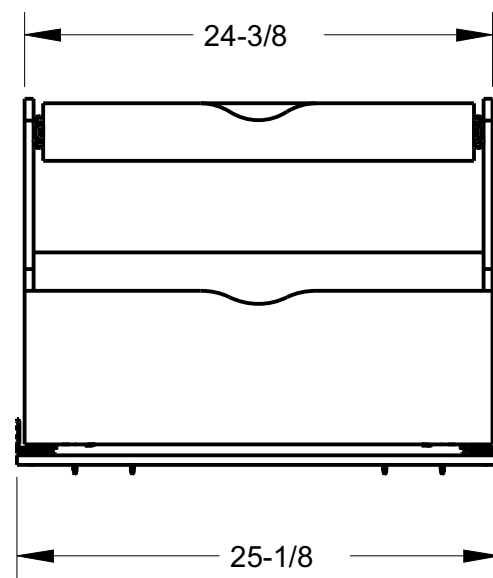

13-3/4
(MAXIMUM
INTERIOR
HEIGHT)

PINS
(4X PER
DIVIDER
BOARD)

19-1/16

ROLLOUT
DOUBLE
DRAWER

HR ITEM NUMBER	PRODUCT DESCRIPTION
ROCWD15-WB	ROLLOUT COOKWARE, DOUBLE DRAWER, 15IN, WHITE BIRCH
ROCWD21-WB	ROLLOUT COOKWARE, DOUBLE DRAWER, 21IN, WHITE BIRCH
ROCWD27-WB	ROLLOUT COOKWARE, DOUBLE DRAWER, 27IN, WHITE BIRCH

DOCUMENT STATUS **Released**
UNLESS OTHERWISE SPECIFIED DIMENSIONS ARE IN INCHES (IN)

MATERIAL	FINISH
WHITE BIRCH	UV COATING
THIRD ANGLE PROJECTION	DATE
	31AUG2022

DESCRIPTION		
ROLLOUT COOKWARE DOUBLE DRAWER SERIES		
DRAWING NUMBER		REV
ROCWD		A
SIZE	SCALE	SHEET
A3	0.100	1 / 1