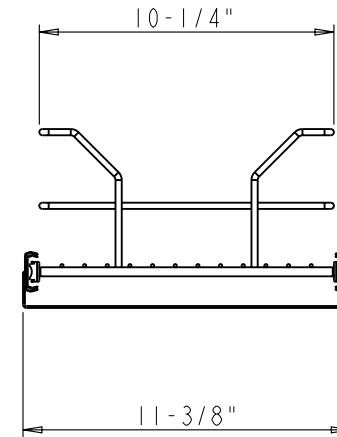

<p>PROPRIETARY AND CONFIDENTIAL</p> <p>THE INFORMATION CONTAINED IN THIS DRAWING IS THE SOLE PROPERTY OF HARDWARE RESOURCES INC. ANY REPRODUCTION IN PART OR AS A WHOLE WITHOUT THE WRITTEN PERMISSION OF HARDWARE RESOURCES INC. IS PROHIBITED.</p> <p>DO NOT SCALE DRAWING</p>	ITEM:	MBPO15-R		MATERIAL:	
	FINISH:			WEIGHT:	
	TOLERANCE UNLESS OTHERWISE SPECIFIED:	UNITS:	MM	DRAWN BY:	DATE:
	SIZE:	A4	APPROVED BY:	DATE:	
	SHEET:	1 OF 1	RELEASE LEVEL:	REVISION:	

<p>hardware resources</p> <p><u>PROPRIETARY AND CONFIDENTIAL</u></p> <p>THE INFORMATION CONTAINED IN THIS DRAWING IS THE SOLE PROPERTY OF HARDWARE RESOURCES INC. ANY REPRODUCTION IN PART OR AS A WHOLE WITHOUT THE WRITTEN PERMISSION OF HARDWARE RESOURCES INC. IS PROHIBITED.</p> <p>DO NOT SCALE DRAWING</p>	ITEM:	MBPO15-R		MATERIAL:
	FINISH:			WEIGHT:
	TOLERANCE UNLESS OTHERWISE SPECIFIED:	UNITS:	DRAWN BY:	DATE:
	SIZE:	INCH	APPROVED BY:	DATE:
ANGULAR: ±0.5°	SIZE:	A4	RELEASE LEVEL:	REVISION:
	SHEET:	1 OF 1		