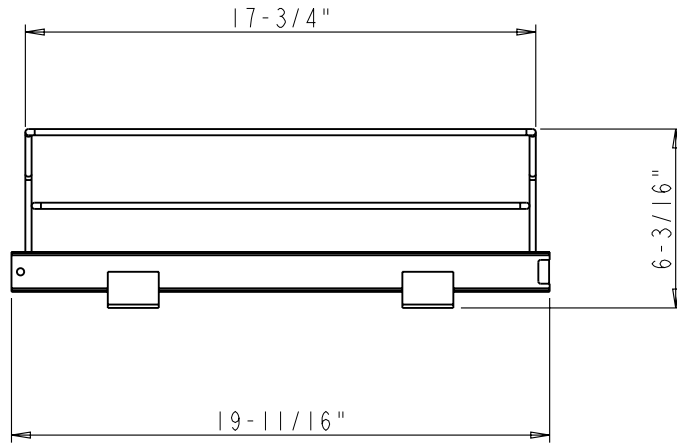

<p>PROPRIETARY AND CONFIDENTIAL</p> <p>THE INFORMATION CONTAINED IN THIS DRAWING IS THE SOLE PROPERTY OF HARDWARE RESOURCES INC. ANY REPRODUCTION IN PART OR AS A WHOLE WITHOUT THE WRITTEN PERMISSION OF HARDWARE RESOURCES INC. IS PROHIBITED.</p> <p>DO NOT SCALE DRAWING</p>	ITEM:	MBPO15-R		MATERIAL:	
	FINISH:			WEIGHT:	
	TOLERANCE UNLESS OTHERWISE SPECIFIED:	UNITS:	MM	DRAWN BY:	DATE:
	SIZE:	A4	APPROVED BY:	DATE:	
	SHEET:	1 OF 1	RELEASE LEVEL:	REVISION:	

<p>hardware resources</p> <p><u>PROPRIETARY AND CONFIDENTIAL</u></p> <p>THE INFORMATION CONTAINED IN THIS DRAWING IS THE SOLE PROPERTY OF HARDWARE RESOURCES INC. ANY REPRODUCTION IN PART OR AS A WHOLE WITHOUT THE WRITTEN PERMISSION OF HARDWARE RESOURCES INC. IS PROHIBITED.</p> <p>DO NOT SCALE DRAWING</p>	ITEM:	MBPO15-R		MATERIAL:
	FINISH:			WEIGHT:
	TOLERANCE UNLESS OTHERWISE SPECIFIED:	UNITS:	DRAWN BY:	DATE:
	SIZE:	INCH	APPROVED BY:	DATE:
ANGULAR: ±0.5°	SIZE:	A4	RELEASE LEVEL:	REVISION:
	SHEET:	1 OF 1		