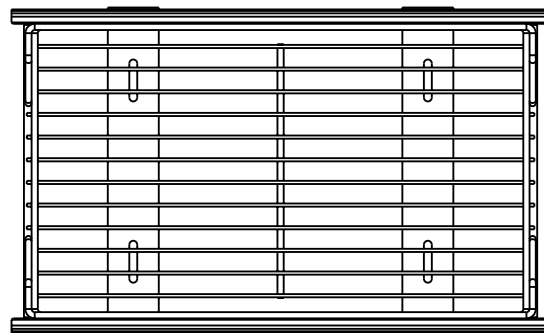

<p>hardware resources</p> <p><u>PROPRIETARY AND CONFIDENTIAL</u></p> <p>THE INFORMATION CONTAINED IN THIS DRAWING IS THE SOLE PROPERTY OF HARDWARE RESOURCES INC. ANY REPRODUCTION IN PART OR AS A WHOLE WITHOUT THE WRITTEN PERMISSION OF HARDWARE RESOURCES INC. IS PROHIBITED.</p> <p>DO NOT SCALE DRAWING</p>	ITEM:	MBPO15-R		MATERIAL:
	FINISH:			WEIGHT:
	TOLERANCE UNLESS OTHERWISE SPECIFIED:	UNITS:	DRAWN BY:	DATE:
	SIZE:	INCH	APPROVED BY:	DATE:
ANGULAR: ±0.5°	SIZE:	A4	RELEASE LEVEL:	REVISION:
	SHEET:	1 OF 1		