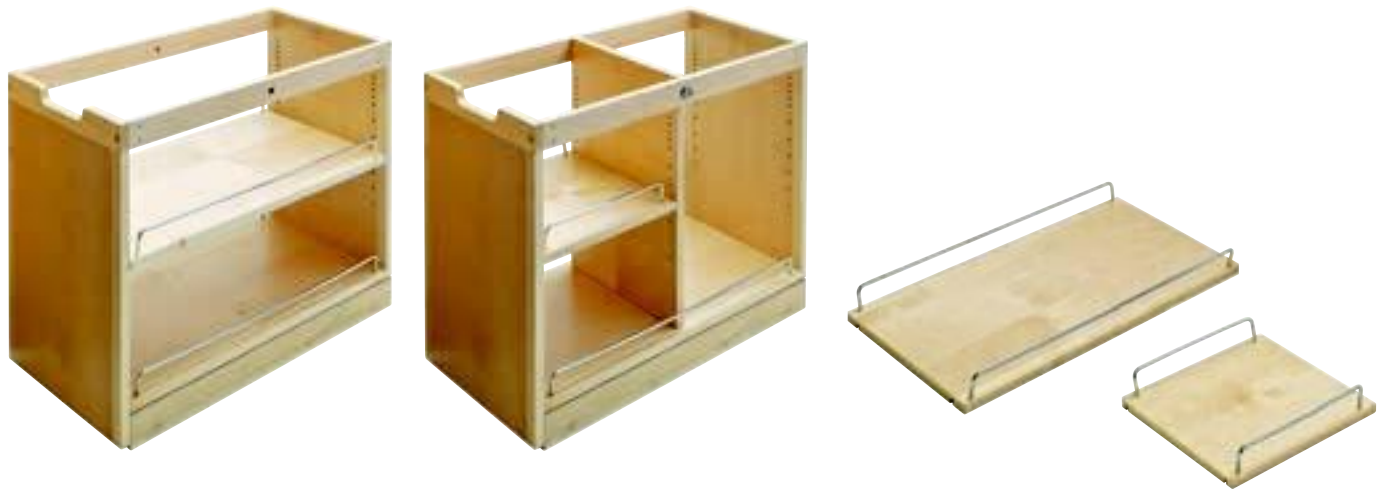

# SMARTCAB II STORAGE SYSTEM

**NEW**

- Designed to fit in a 15" or 18" (with a 3" Side Caddy on page **61**) base cabinet with a drawer above the door
- Patent Pending design allows you to configure the storage space to match your needs
- Features Salice Futura Undermount soft close slides with 75 lb. weight capacity
- Includes full horizontal shelf, a vertical shelf, and a half-shelf
- Apps can be ordered separately to drop into the top of the pull-out (drop in tray required – order separately), refer to page **61**.
- Can be installed behind a hinged door or with included adjustable door mount brackets
- Simple installation – unit screws to floor of cabinet with 4 screws

*soft&silent )))*

SMARTCAB II BASE PULL-OUT WITH SOFT CLOSE

W x D x H: 10 3/4" x 22 1/8" x 19 1/2"

Material: Birch Plywood / North American Maple Solids

|            |
|------------|
| ITEM NO.   |
| 546.31.801 |