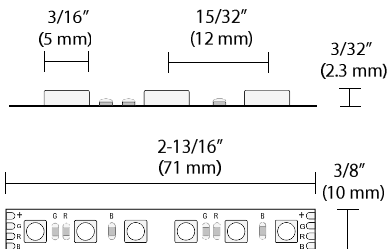

16 million color combinations

Cuttable every 2-13/16" (71 mm)

No soldering required – simple FlexConnect connectors (sold separately)

Strong 300 LSE 3M™ adhesive backing

Features:

120° beam angle

4.4W/ft.

Sold in 16.4' (5 m) roll

Cuttable every 2-13/16" (71 mm)

No soldering required – simple FlexConnect connectors (sold separately)

Precision tunable remote controls (sold separately)

Typical Applications:

Under Cabinet

Interior Cabinets

RGB Tunable FlexTape® can be used as a DIY option for flush and recessed Infinex. For other profiles, must be custom ordered.

Typical Setup:

Accessories:

Specifications:

Wattage	Lumens	Input Voltage	Diode Life	Max Per Power Supply 96W	Max Continuous Run	Mounting	Warranty	Beam Angle
4.4W/ft. (14.4W/m)	Red: 51 per ft. (167 per m) Green: 117 per ft. (384 per m) Blue: 41 per ft. (135 per m)	24VDC	50,000 Hours	21' (6.4 m)	16.4' (5 m)	Surface	5 Year	120°
<p>Blue 460 nm Green 520 nm Red 630 nm</p> <p>400 450 500 550 600 650 700 750</p> <p>Wavelength (nm)</p> <p>Wavelengths are averages.</p>								