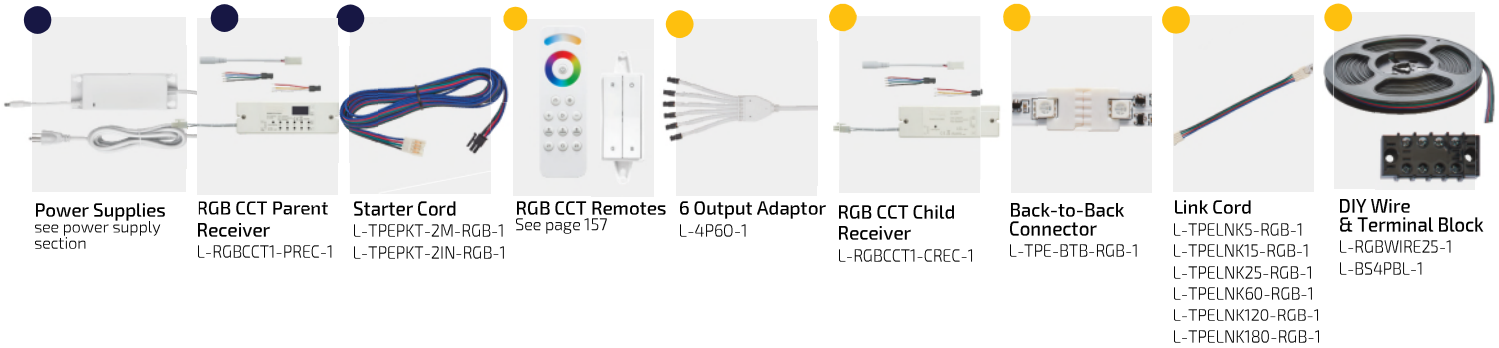

16 million color combinations

Cuttable every 2-13/16" (71 mm)

No soldering required – simple FlexConnect connectors (sold separately)

Strong 300 LSE 3M™ adhesive backing

Features:

120° beam angle

4.4W/ft.

Sold in 16.4' (5 m) roll

Cuttable every 2-13/16" (71 mm)

No soldering required – simple FlexConnect connectors (sold separately)

Precision tunable remote controls (sold separately)

Typical Applications:

Under Cabinet

Interior Cabinets

Accent Lighting

Displays

Task Lighting

Store fixtures

Toe kick

Soffit

Backlighting

Dimensions:

RGB Tunable FlexTape® can be used as a DIY option for flush and recessed Infinex. For other profiles, must be custom ordered.

Typical Setup:

Accessories:

Specifications:

Wattage	Lumens	Input Voltage	Diode Life	Max Per Power Supply 96W	Max Continuous Run	Mounting	Warranty	Beam Angle
4.4W/ft. (14.4W/m)	Red: 51 per ft. (167 per m) Green: 117 per ft. (384 per m) Blue: 41 per ft. (135 per m)	24VDC	50,000 Hours	21' (6.4 m)	16.4' (5 m)	Surface	5 Year	120°
<p>Blue 460 nm Green 520 nm Red 630 nm</p> <p>400 450 500 550 600 650 700 750</p> <p>Wavelength (nm)</p> <p>Wavelengths are averages.</p>								