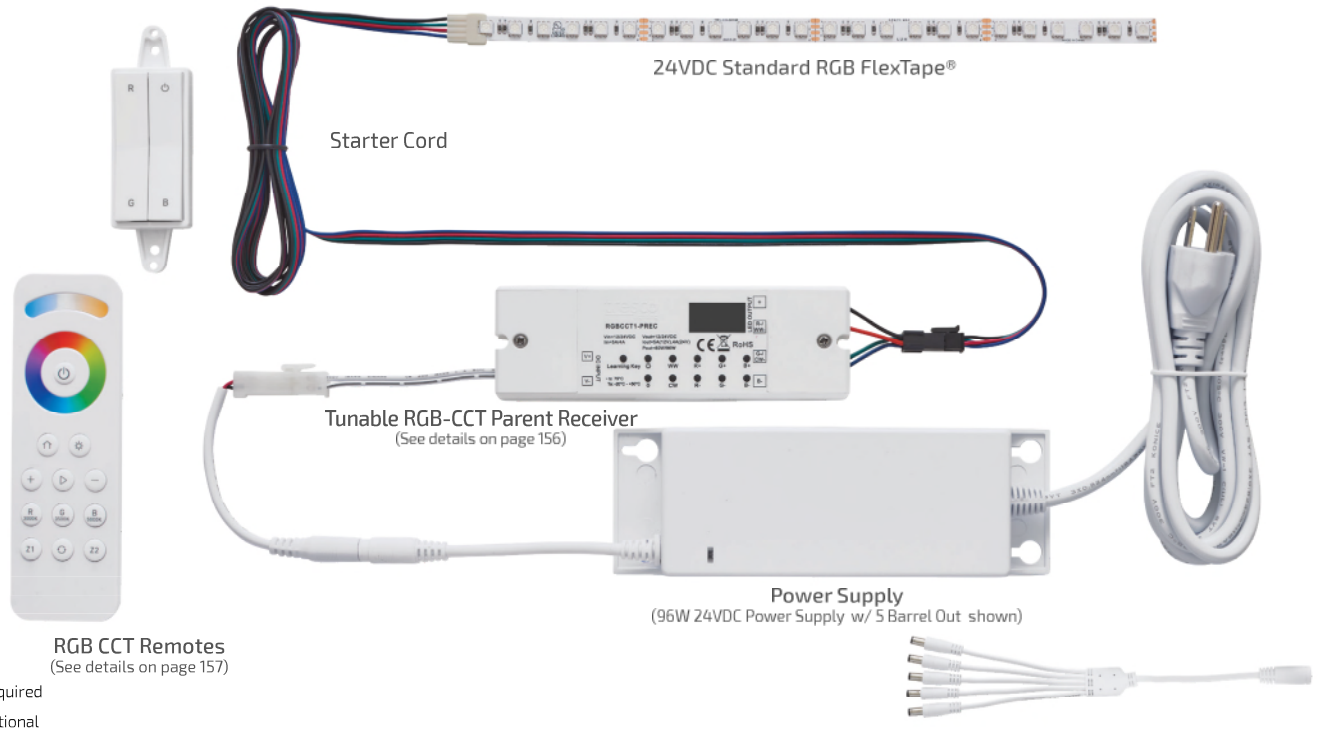

24VDC

NEW!

RGB Tunable FlexTape®

STANDARD

4.4W/ft.
(14.4W/m)

Red	Green	Blue
51 Lumens per ft. (167 per meter)	117 Lumens per ft. (384 per meter)	41 Lumens per ft. (135 per meter)

Creating dramatic lighting with 16 million colors is a reality with Tresco Lightings RGB Standard color-changing FlexTape®. Created and priced for everyday projects.

16 million color combinations

Cuttable every 2-13/16" (71 mm)

No soldering required – simple FlexConnect connectors (sold separately)

Strong 300 LSE 3M™ adhesive backing

Features:

120° beam angle

4.4W/ft.

Sold in 16.4' (5 m) roll

Cuttable every 2-13/16" (71 mm)

No soldering required – simple FlexConnect connectors (sold separately)

Precision tunable remote controls (sold separately)

Typical Applications:

Under Cabinet

Interior Cabinets

RGB Tunable FlexTape® can be used as a DIY option for flush and recessed Infinex. For other profiles, must be custom ordered.

Typical Setup:

Accessories:

Specifications:

Wattage	Lumens	Input Voltage	Diode Life	Max Per Power Supply 96W	Max Continuous Run	Mounting	Warranty	Beam Angle
4.4W/ft. (14.4W/m)	Red: 51 per ft. (167 per m) Green: 117 per ft. (384 per m) Blue: 41 per ft. (135 per m)	24VDC	50,000 Hours	21' (6.4 m)	16.4' (5 m)	Surface	5 Year	120°
<p>Blue 460 nm Green 520 nm Red 630 nm</p> <p>400 450 500 550 600 650 700 750</p> <p>Wavelength (nm)</p> <p>Wavelengths are averages.</p>								