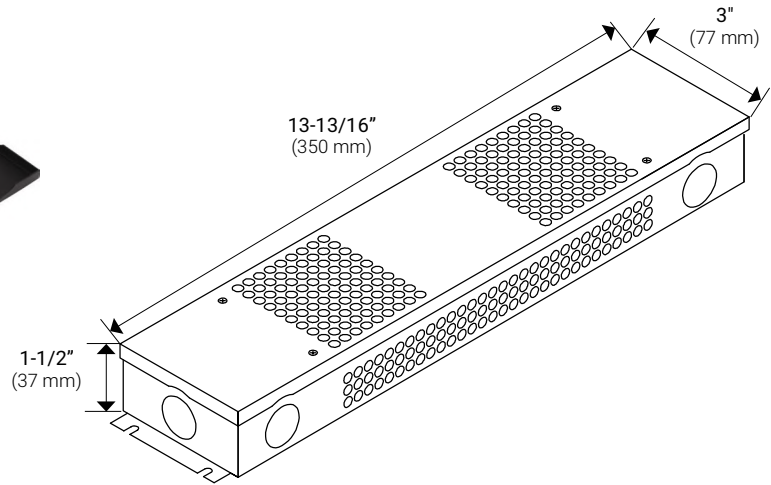

T-24V-DT60W-HW

60 WATT HARDWIRED POWER SUPPLY

PART NUMBER	DESCRIPTION	DIMENSIONS	CORD LENGTH (included separate)	VOLTS	AMPS
T-24V-DT60W-HW	60 watt 24-volt DC dimmable class 2 LED hardwired.	13-13/16" x 3" x 1-1/2" 350 mm x 77 mm x 37 mm	39" (3 ft. 3 in.) 990.6 mm	24	2.5

FEATURES

- Power supply already located in a junction box
- 2-prong power cord included but not installed
- Dims on the 120 volt side with Magnetic Low Voltage (MLV) Dimmers
- 24 volt power supplies over 96 watts are UL Listed for commercial use, and are not UL Class 2 Listed for residential
- 3-year limited warranty
- Designed for indoor application

TECHNICAL INFORMATION

Series	Hardwired Power Supply Series
Input Voltage	120 volt AC
Output Voltage	24 volt DC
Output Wattage	60 watts
Dimmable	Dimmable (MLV)
Rating	UL Listed in USA/Canada
Rated Life	30,000 hrs
Mounting	Screw holes located in the four corners of junction box
Operating Temperature	-40°F to 140°F (-40°C to 60°C)
Environment	Dry location
Construction Material	Full protection plastic housing inside a metal junction box
Warranty	3 years