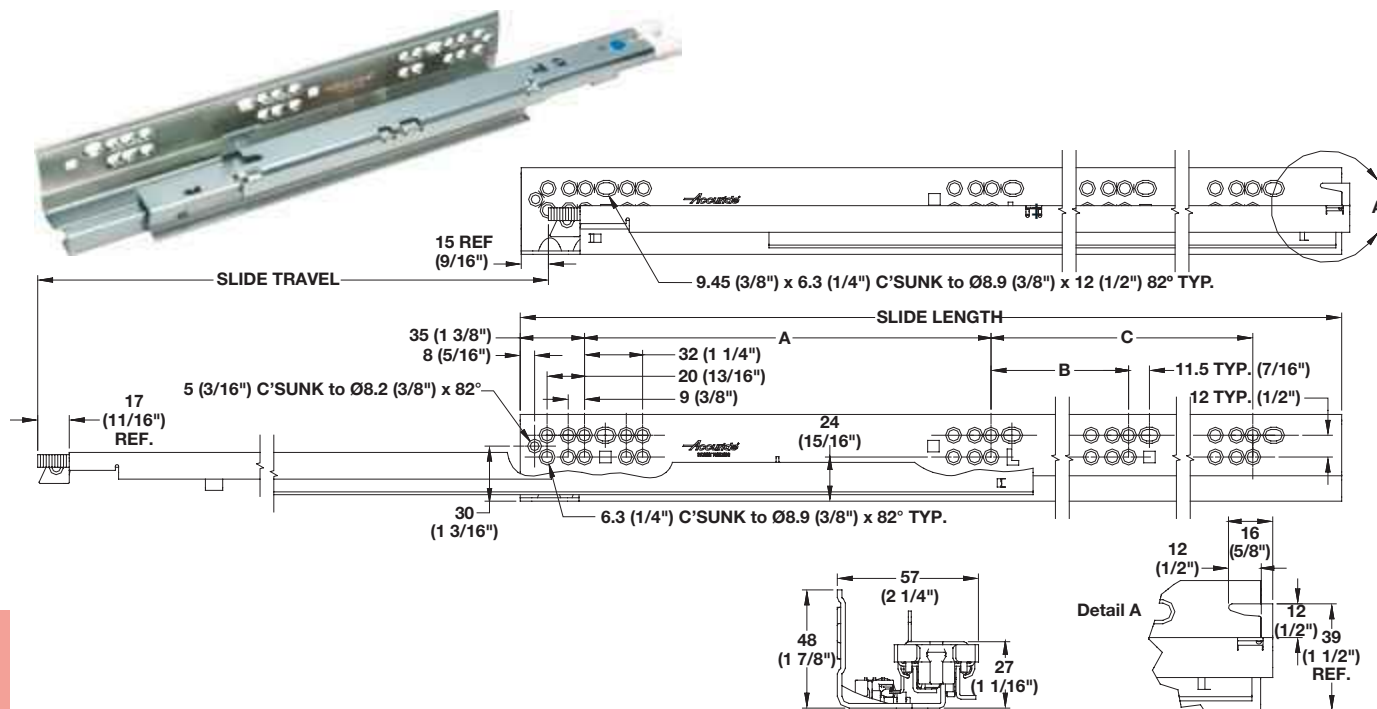

Accuride Eclipse

Weight capacity: 45.5 kg (100 lbs.)

- Commercial grade
- Easy close mechanism consistently brings drawers to a gentle close
- Fluid damper resists slam without adding bounce back
- Lower spacer clip reduces migration and side to side movement
- Meets ADA requirements with 4.8 lbs. of pull force (up to 100 lbs.)
- For drawers up to 30" wide
- 1/8" vertical, horizontal and depth adjustment
- Frameless or face frame with back bracket

8

3135EC

Material: Steel; Finish: bright electro-zinc

| Length | D Pack | P Pack |
|-----------|------------|------------|
| 305 (12") | 433.29.001 | 433.29.021 |
| 356 (14") | 433.29.002 | 433.29.022 |
| 381 (15") | 433.29.003 | 433.29.023 |
| 406 (16") | 433.29.004 | 433.29.024 |
| 457 (18") | 433.29.005 | 433.29.025 |
| 508 (20") | 433.29.006 | 433.29.026 |
| 533 (21") | 433.29.007 | 433.29.027 |
| 559 (22") | 433.29.008 | 433.29.028 |
| 610 (24") | 433.29.009 | 433.29.029 |
| 660 (26") | 433.29.010 | 433.29.030 |
| 711 (28") | 433.29.011 | 433.29.031 |

Supplied With

- D Pack: 1 pair
 Screws
 Disconnect levers
 Mounting instructions
- P Pack: 12 - 24": 6 pair
 26 - 28": 4 pair
 Disconnect levers and screws sold separately

Dimensional data not binding. We reserve the right to alter specifications without notice.

Dimensions in mm
 Inches are approximate