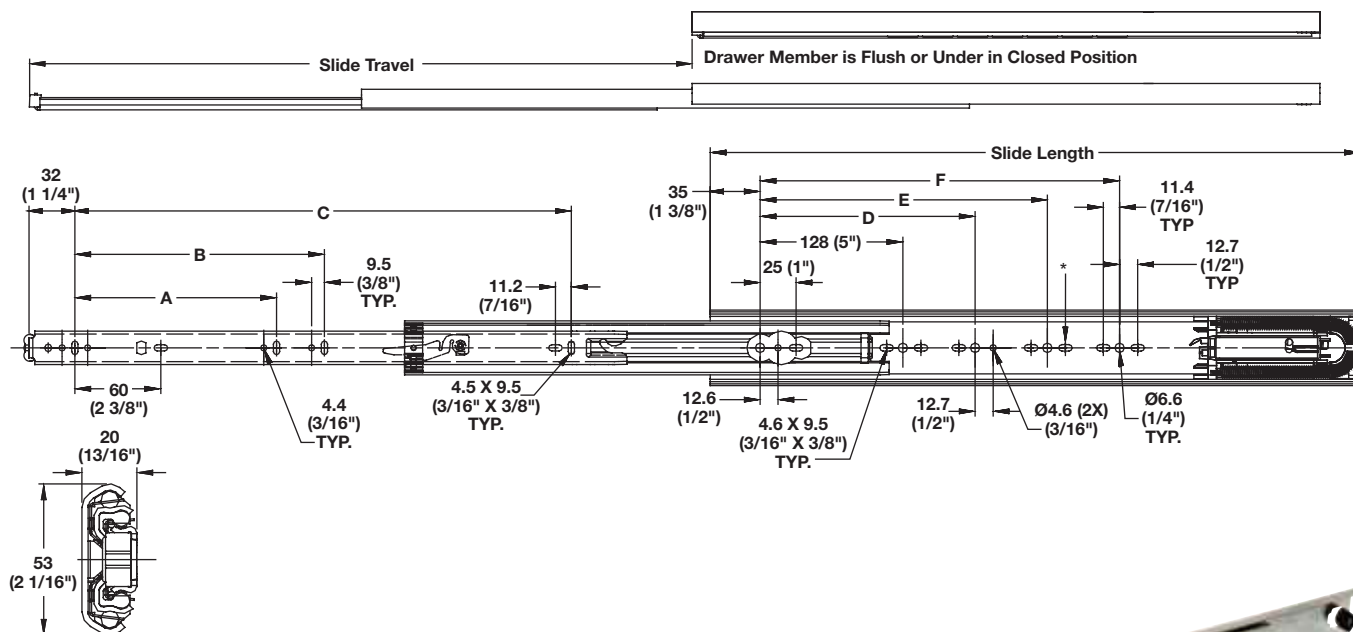

Accuride Heavy Duty Over Travel, Easy Close

Weight capacity/pair: 68 kg (150 lbs.)

- Accommodates drawers up to 1067 mm (42") wide to expand potential applications
- Easy-close feature brings drawers to a smooth, gentle close
- Lever disconnect allows for easier drawer removal and reinsertion
- 1" over travel for full access to drawer contents
- For storage in retail fixtures, restaurants, medical facilities and offices as well as residential kitchens and garages

8

3634EC - Side Mounted

- Outer member hole pattern matches models 3832/3834
- The same hole configuration and fastener type are used whether slides are going into a 1/2" or 3/4" side space
- Slides are unhandled, which helps speed and ease of installation
- RoHS compliant

Material: Steel; Finish: zinc-plated

Slide Length	Slide Travel	A	B	C	D	E	F	D Pack	P Pack
356 (14")	356 (14")	142 (5 5/8")	-	244 (9 5/8")	-	-	-	422.05.102	422.05.122
406 (16")	432 (17")	142 (5 5/8")	-	295 (11 5/8")	-	-	-	422.05.103	422.05.123
457 (18")	483 (19")	142 (5 5/8")	333 (13 1/8")	349 (14 5/8")	224 (8 13/16")	-	-	422.05.104	422.05.124
508 (20")	533 (21")	142 (5 5/8")	333 (13 1/8")	400 (15 5/8")	224 (8 13/16")	-	-	422.05.105	422.05.125
559 (22")	584 (23")	142 (5 5/8")	-	451 (17 3/4")	224 (8 13/16")	-	-	422.05.106	422.05.126
610 (24")	635 (25")	142 (5 5/8")	417 (16 3/8")	501 (19 3/4")	224 (8 13/16")	352 (13 7/8")	-	422.05.107	422.05.127
660 (26")	686 (27")	142 (5 5/8")	417 (16 3/8")	549 (21 3/4")	224 (8 13/16")	352 (13 7/8")	-	422.05.108	422.05.128
711 (28")	737 (29")	142 (5 5/8")	330 (13")	603 (23 3/4")	224 (8 13/16")	352 (13 7/8")	480 (18 7/8")	422.05.109	422.05.129

Note

14" is full travel.

D Pack - Polybag includes one pair of slides with mounting screws.

P Pack - (Bulk) Packed in 5 pair per box. Mounting hardware needs to be ordered.

Dimensions in mm
Inches are approximate