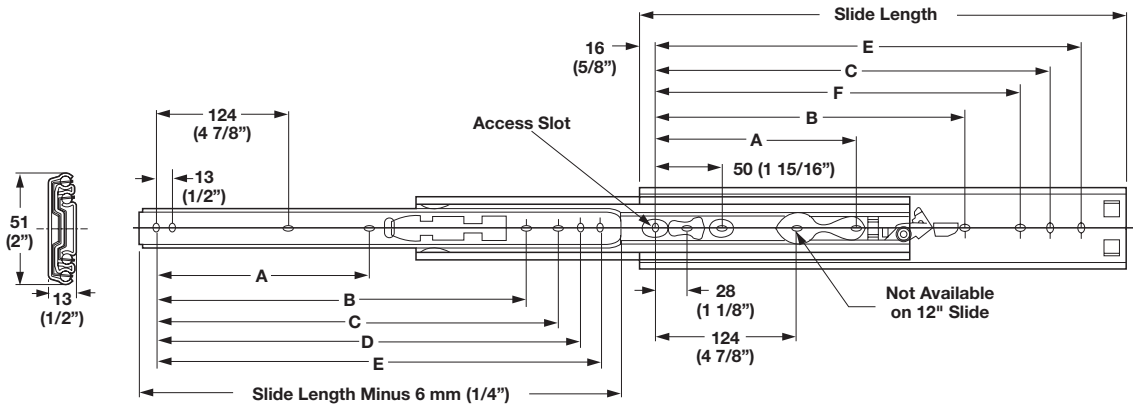

**Accuride Full Extension**

- Weight capacity: 68 kg (150 lbs.)
- Detent-out with 1" overtravel
- Lockable detent out
- 1/2" side space
- Lever disconnect

**3348 - Side Mounted**

Material: Steel, plated

Slide Length	A	B	C	D	E	F	Zinc	Black
16" (406)	-	-	13 1/4" (337)	13 3/4" (349)	14 1/4" (362)	12 1/4" (311)	422.89.940	422.89.340
18" (457)	7" (178)	12 1/3" (314)	15 1/4" (387)	15 3/4" (400)	16 1/4" (413)	14 1/4" (362)	422.89.945	422.89.345
20" (508)	8" (203)	14 1/3" (365)	17 1/4" (438)	17 3/4" (451)	18 1/4" (464)	16 1/4" (413)	422.89.950	422.89.350
22" (559)	9" (229)	16 1/3" (416)	19 1/4" (489)	19 3/4" (502)	20 1/4" (514)	18 1/4" (464)	422.89.955	422.89.355

Dimensional data not binding. We reserve the right to alter specifications without notice.