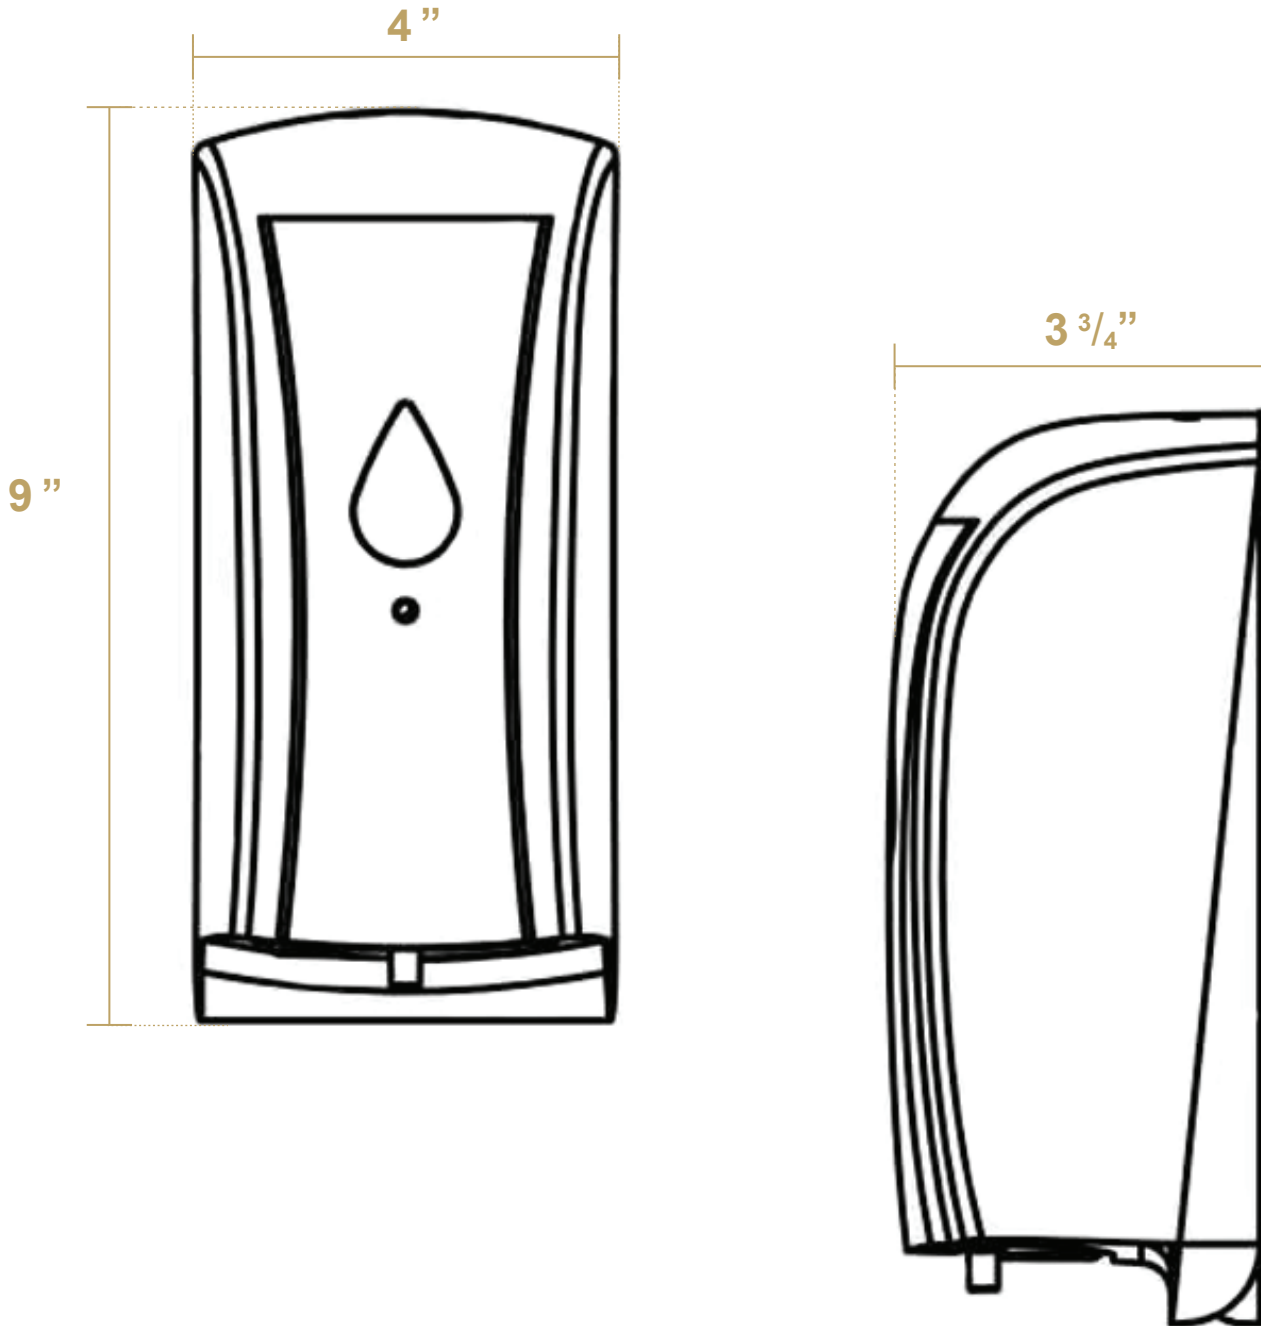

 Whitehaus®

WHSD110

LIVE WITH STYLE!

 **kitchensource.com**
1.800.667.8721