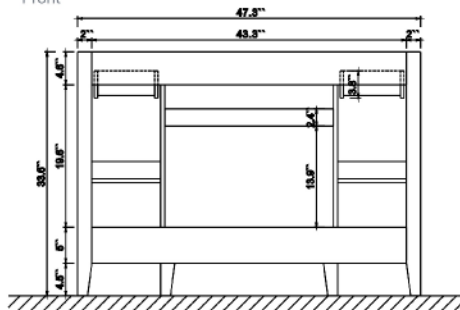

Features

- Solid wood & Hardwood Construction
- 2 Soft-close Drawers
- 4 Soft-close Doors
- Brushed Gold hardware
- Adjustable leg levelers
- Undermount Basin

Dimensions

Front

Back

Side

Top

Dimensions:

- 48``x20.1``x34.6`` (With Top)
- 47.3``x18.5``x33.6`` (Vanity Only)

Vanity Finish:

- White (W)
- Sapphire Gray (SG)
- Heritage Blue (HB)

Countertop:

Italian carrara white marble (CW)

Certification

CARB P2

Countertop & Sink

Dimensions:

Countertop: 48" x 20.5" x 1"

Rectangle undermount basin: 21" x 15.8" x 7.9"

Top