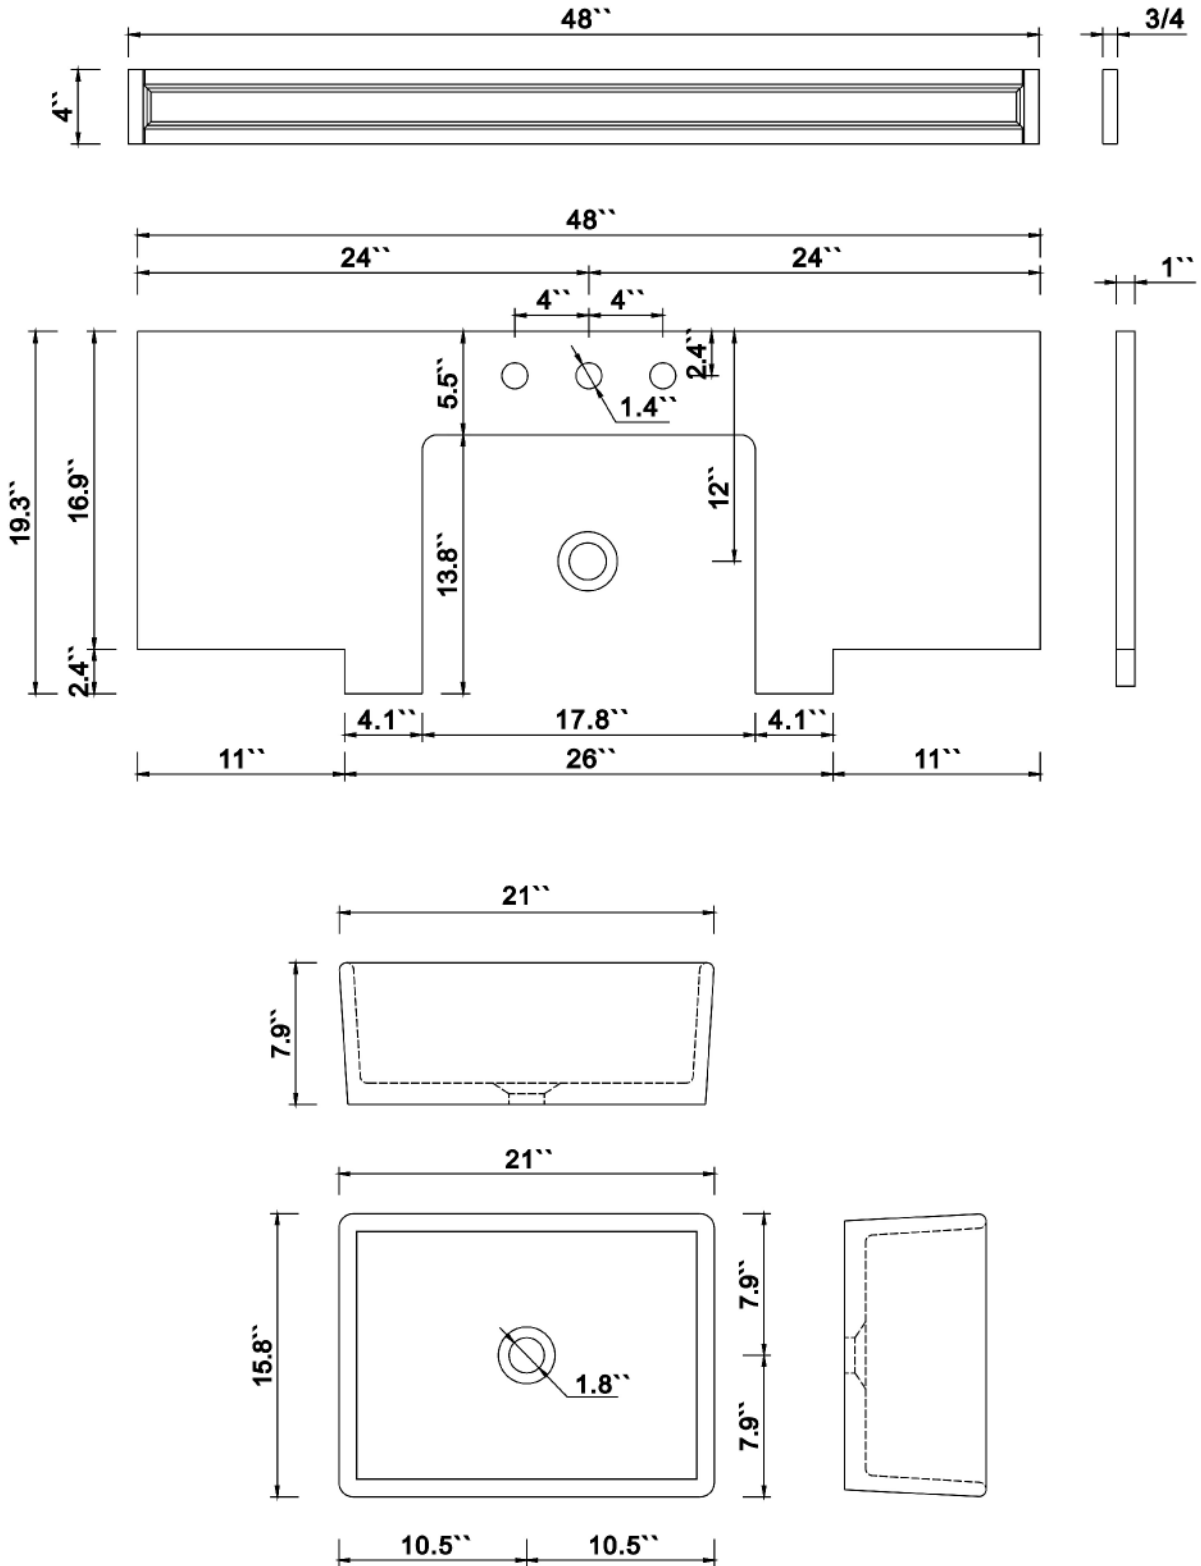

Features

- Solid wood & Hardwood Construction
- 2 Soft-close Drawers
- 4 Soft-close Doors
- Brushed Gold hardware
- Adjustable leg levelers
- Undermount Basin

Dimensions

Front

Back

Side

Top

Dimensions:

- 48``x20.1``x34.6`` (With Top)
- 47.3``x18.5``x33.6`` (Vanity Only)

Vanity Finish:

- White (W)
- Sapphire Gray (SG)
- Heritage Blue (HB)

Countertop:

Italian carrara white marble (CW)

Certification

CARB P2

Countertop & Sink

Dimensions:

Countertop: 48" x 20.5" x 1"

Rectangle undermount basin: 21" x 15.8" x 7.9"

Top