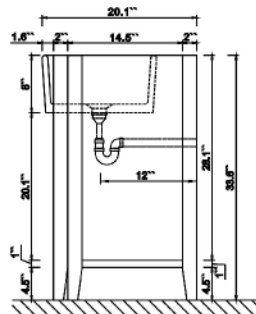

Features

- Solid wood & Hardwood Construction
- 2 Soft-close Drawers
- 4 Soft-close Doors
- Brushed Gold hardware
- Adjustable leg levelers
- Undermount Basin

Dimensions

Front

Back

Side

Top

Dimensions:

- 48``x20.1``x34.6`` (With Top)
- 47.3``x18.5``x33.6`` (Vanity Only)

Vanity Finish:

- White (W)
- Sapphire Gray (SG)
- Heritage Blue (HB)

Countertop:

Italian carrara white marble (CW)

Certification

CARB P2

Countertop & Sink

Dimensions:

Countertop: 48" x 20.5" x 1"

Rectangle undermount basin: 21" x 15.8" x 7.9"

Top