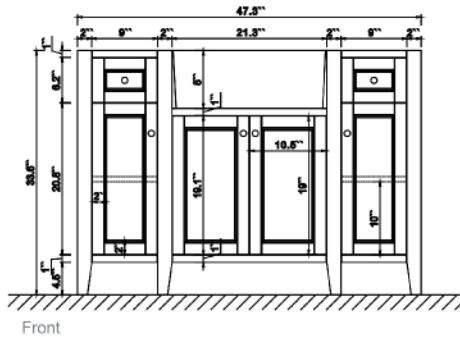

Features

- Solid wood & Hardwood Construction
- 2 Soft-close Drawers
- 4 Soft-close Doors
- Brushed Gold hardware
- Adjustable leg levelers
- Undermount Basin

Dimensions

Front

Back

Side

Top

Dimensions:

- 48``x20.1``x34.6`` (With Top)
- 47.3``x18.5``x33.6`` (Vanity Only)

Vanity Finish:

- White (W)
- Sapphire Gray (SG)
- Heritage Blue (HB)

Countertop:

Italian carrara white marble (CW)

Certification

CARB P2

Countertop & Sink

Dimensions:

Countertop: 48" x 20.5" x 1"

Rectangle undermount basin: 21" x 15.8" x 7.9"

Top