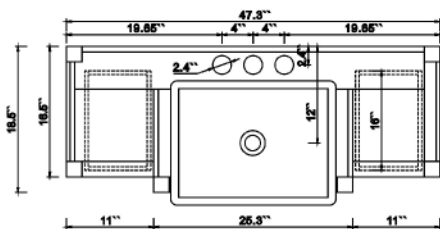

Features

- Solid wood & Hardwood Construction
- 2 Soft-close Drawers
- 4 Soft-close Doors
- Brushed Gold hardware
- Adjustable leg levelers
- Undermount Basin

Dimensions

Front

Back

Side

Top

Dimensions:

- 48``x20.1``x34.6`` (With Top)
- 47.3``x18.5``x33.6`` (Vanity Only)

Vanity Finish:

- White (W)
- Sapphire Gray (SG)
- Heritage Blue (HB)

Countertop:

Italian carrara white marble (CW)

Certification

CARB P2

Countertop & Sink

Dimensions:

Countertop: 48" x 20.5" x 1"

Rectangle undermount basin: 21" x 15.8" x 7.9"

Top