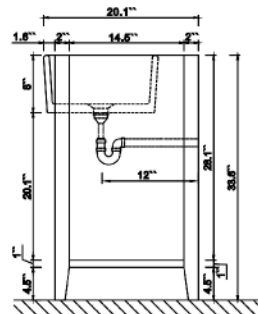

Features

- Solid wood&Hardwood Construction
- 2 Soft-close Doors
- Brushed Gold hardware
- Adjustable leg levelers
- Undermount Basin

Dimensions

Front

Back

Side

Top

Dimensions:

- 36``x20.1``x34.6``(With Top)
- 35.2``x18.5``x33.6``(Vanity Only)

Vanity Finish:

- White (W)
- Sapphire Gray (SG)
- Heritage Blue (HB)

Countertop:

Italian carrara white marble(CW)

Certification

CARB P2

Countertop & Sink

Dimensions:

Countertop: 36" x 20.5" x 1"

Rectangle undermount basin: 21" x 15.8" x 7.9"