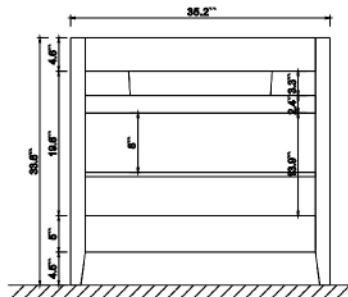

Features

- Solid wood&Hardwood Construction
- 2 Soft-close Doors
- Brushed Gold hardware
- Adjustable leg levelers
- Undermount Basin

Dimensions

Front

Back

Side

Top

Dimensions:

- 36``x20.1``x34.6``(With Top)
- 35.2``x18.5``x33.6``(Vanity Only)

Vanity Finish:

- White (W)
- Sapphire Gray (SG)
- Heritage Blue (HB)

Countertop:

Italian carrara white marble(CW)

Certification

CARB P2

Countertop & Sink

Dimensions:

Countertop: 36" x 20.5" x 1"

Rectangle undermount basin: 21" x 15.8" x 7.9"