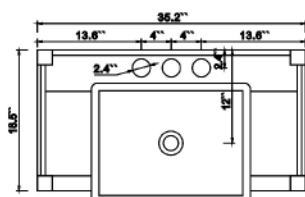

Features

- Solid wood&Hardwood Construction
- 2 Soft-close Doors
- Brushed Gold hardware
- Adjustable leg levelers
- Undermount Basin

Dimensions

Front

Back

Side

Top

Dimensions:

- 36``x20.1``x34.6``(With Top)
- 35.2``x18.5``x33.6``(Vanity Only)

Vanity Finish:

- White (W)
- Sapphire Gray (SG)
- Heritage Blue (HB)

Countertop:

Italian carrara white marble(CW)

Certification

CARB P2

Countertop & Sink

Dimensions:

Countertop: 36" x 20.5" x 1"

Rectangle undermount basin: 21" x 15.8" x 7.9"