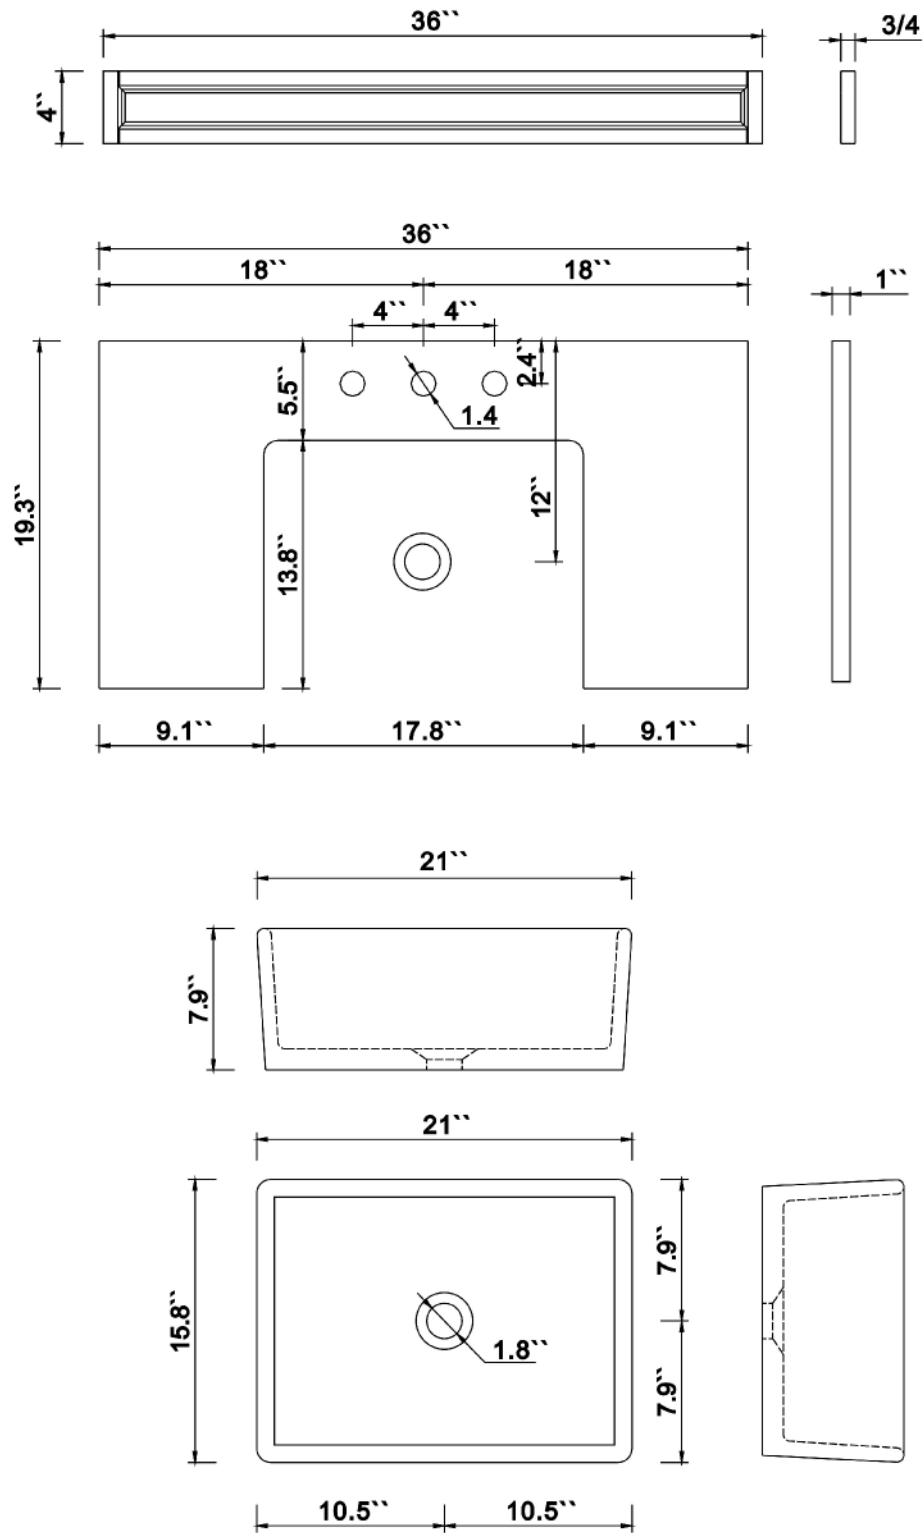

Features

- Solid wood&Hardwood Construction
- 2 Soft-close Doors
- Brushed Gold hardware
- Adjustable leg levelers
- Undermount Basin

Dimensions

Front

Back

Side

Top

Dimensions:

- 36``x20.1``x34.6``(With Top)
- 35.2``x18.5``x33.6``(Vanity Only)

Vanity Finish:

- White (W)
- Sapphire Gray (SG)
- Heritage Blue (HB)

Countertop:

Italian carrara white marble(CW)

Certification

CARB P2

Countertop & Sink

Dimensions:

Countertop: 36" x 20.5" x 1"

Rectangle undermount basin: 21" x 15.8" x 7.9"