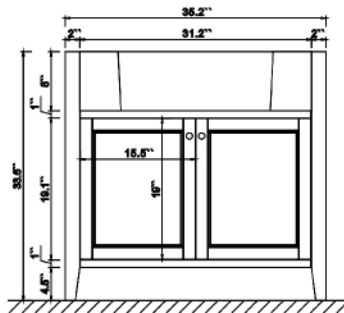

Features

- Solid wood&Hardwood Construction
- 2 Soft-close Doors
- Brushed Gold hardware
- Adjustable leg levelers
- Undermount Basin

Dimensions

Front

Back

Side

Top

Dimensions:

- 36``x20.1``x34.6``(With Top)
- 35.2``x18.5``x33.6``(Vanity Only)

Vanity Finish:

- White (W)
- Sapphire Gray (SG)
- Heritage Blue (HB)

Countertop:

Italian carrara white marble(CW)

Certification

CARB P2

Countertop & Sink

Dimensions:

Countertop: 36" x 20.5" x 1"

Rectangle undermount basin: 21" x 15.8" x 7.9"