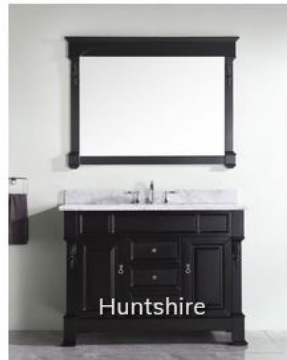

QUALITY & CONSTRUCTION

VANITIES WITH SOLID CONSTRUCTION

i Vanity materials and construction shown on this page are not representative of all bathroom vanities by Virtu USA, and will vary by model. Please check the product descriptions for specific information regarding materials and construction.