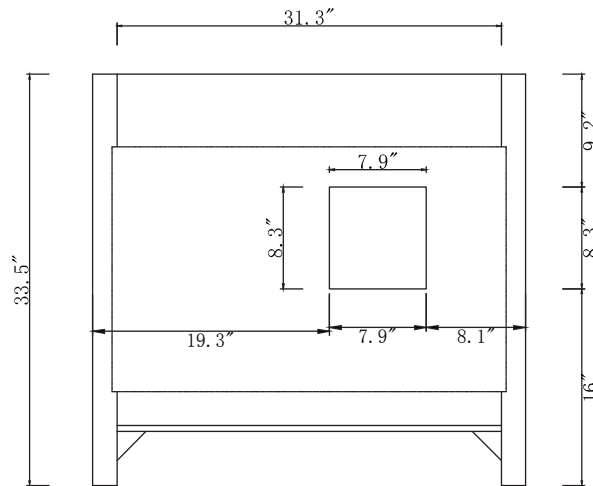

REV1.13.18

TOP

SIDE

BACK

SPECIFICATIONS

SKU: MS-2136R

NOTES

Countertops are not shown in these diagrams. (Cabinet Only)
 Do not expose the surface of the cabinet to corrosive liquids or direct sunlight.
 All dimensions and specifications are approximate and subject to change without notice.