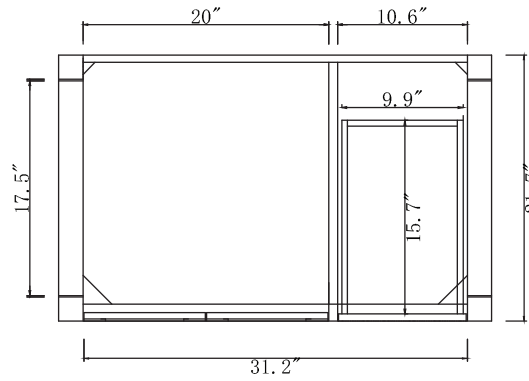

REV1.13.18

TOP

SIDE

BACK

SPECIFICATIONS

SKU: MS-2136R

NOTES

Countertops are not shown in these diagrams. (Cabinet Only)
 Do not expose the surface of the cabinet to corrosive liquids or direct sunlight.
 All dimensions and specifications are approximate and subject to change without notice.