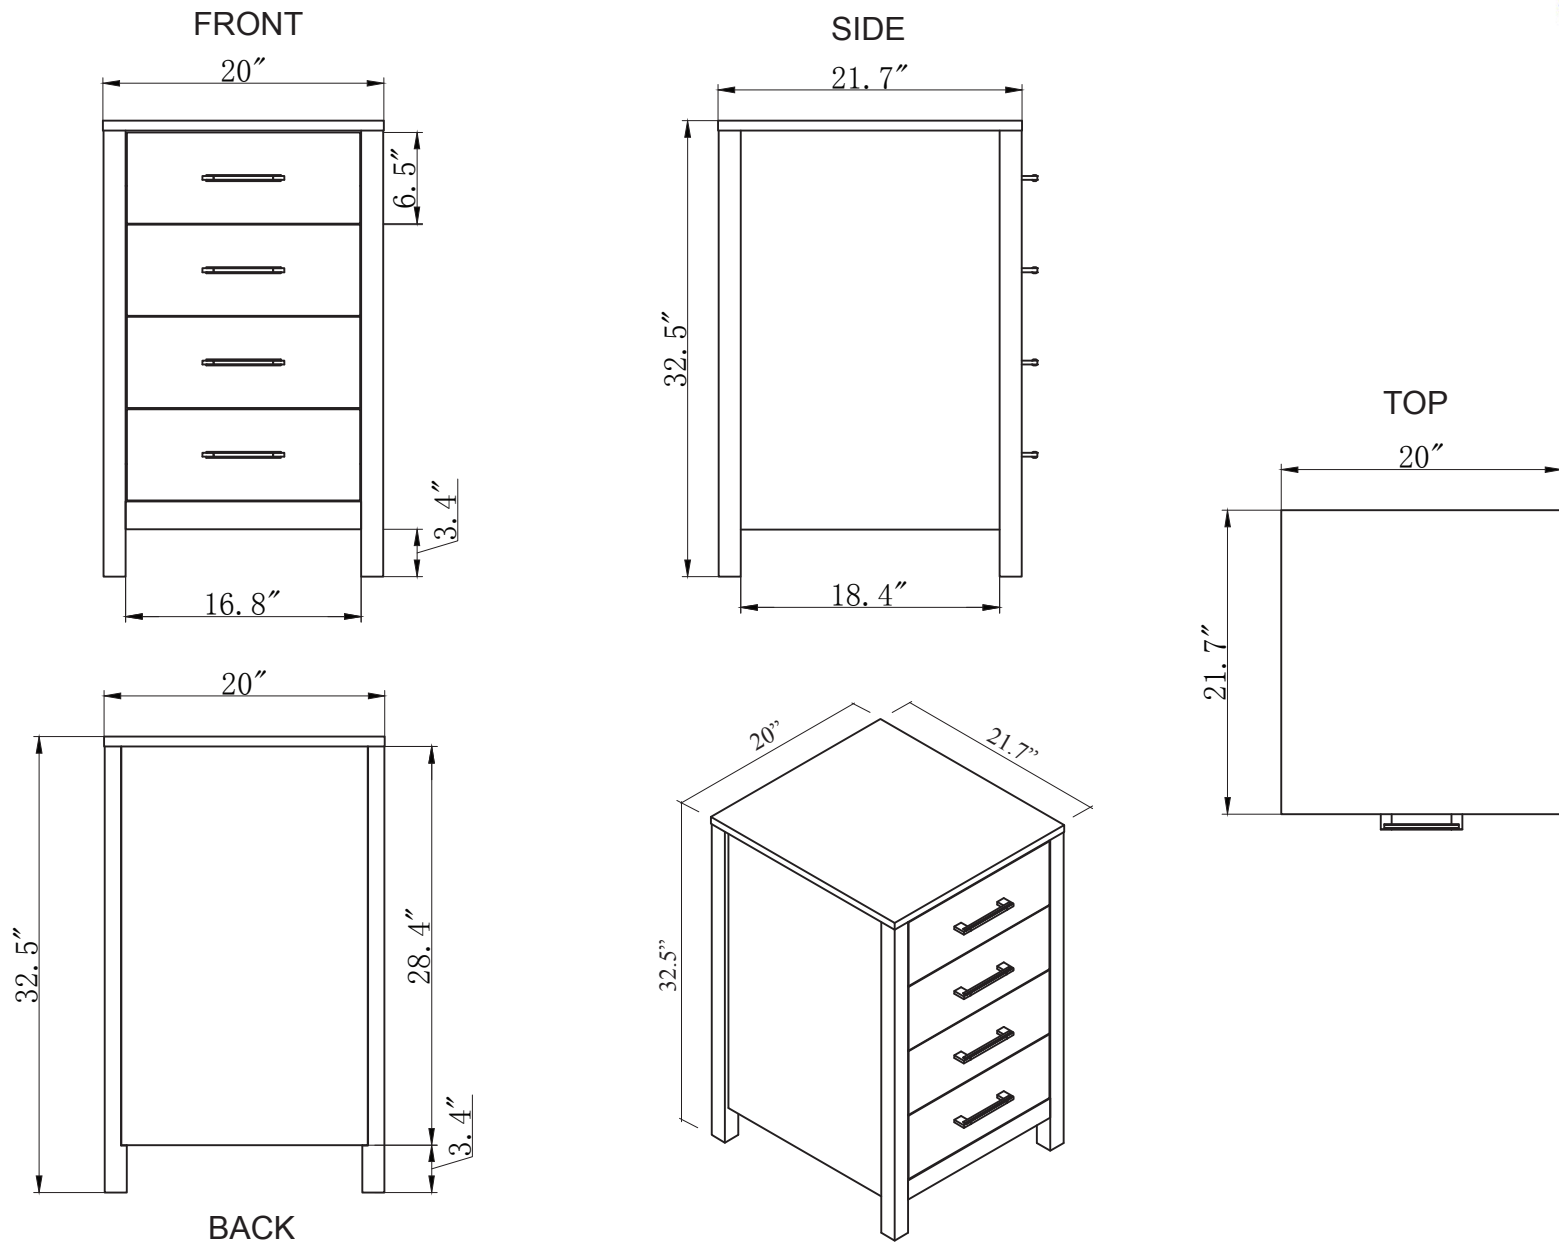

SPECIFICATIONS

SKU: MDC-2120

NOTES

Countertops are not shown in these diagrams. (Cabinet Only)
Do not expose the surface of the cabinet to corrosive liquids or direct sunlight.
All dimensions and specifications are approximate and subject to change without notice.

REV1.13.18