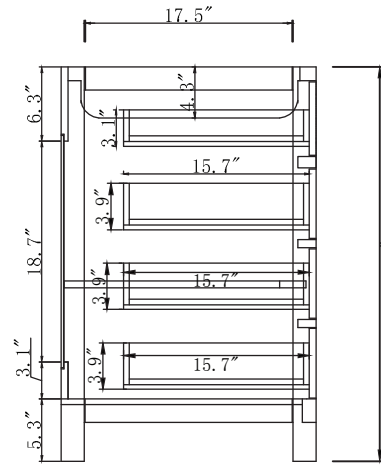

REV1.13.18

TOP

SIDE

BACK

SPECIFICATIONS

SKU: MS-2136R

NOTES

Countertops are not shown in these diagrams. (Cabinet Only)
 Do not expose the surface of the cabinet to corrosive liquids or direct sunlight.
 All dimensions and specifications are approximate and subject to change without notice.