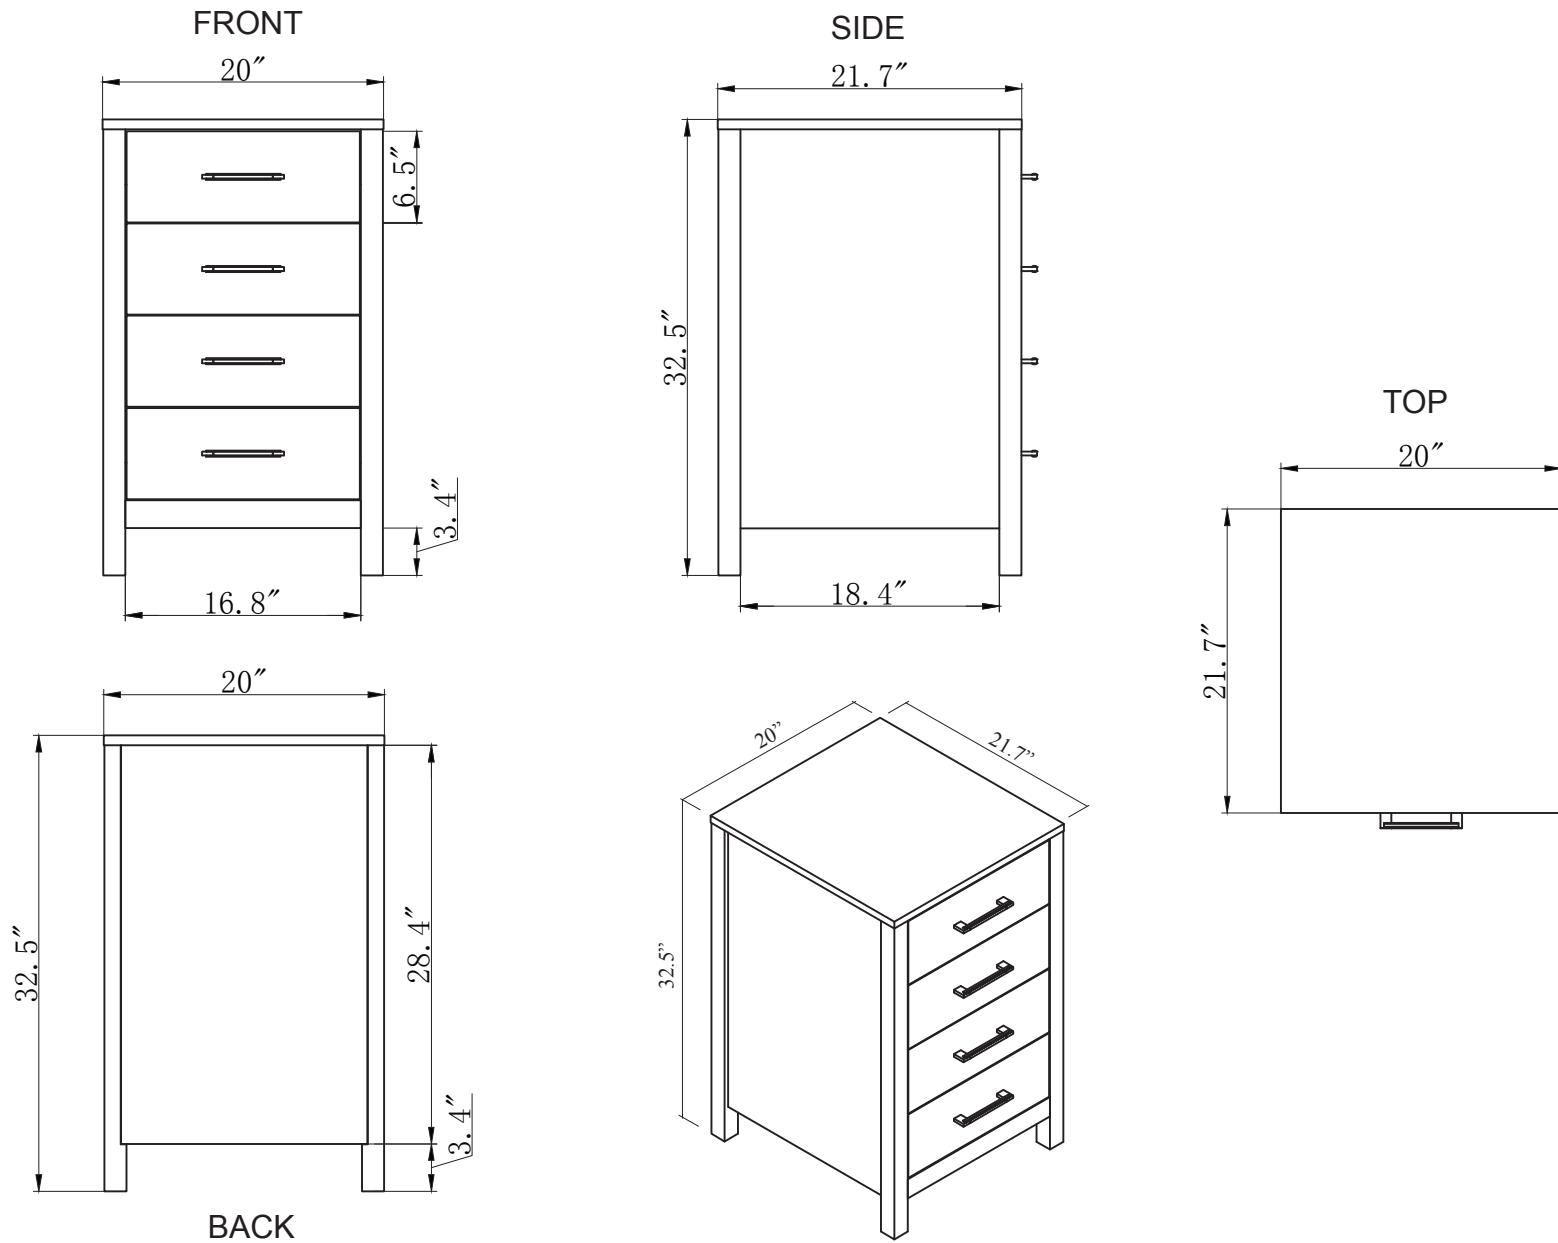

TOP

SIDE

BACK

SPECIFICATIONS

SKU: MS-2136L

REV1.13.18

NOTES

Countertops are not shown in these diagrams. (Cabinet Only)
 Do not expose the surface of the cabinet to corrosive liquids or direct sunlight.
 All dimensions and specifications are approximate and subject to change without notice.