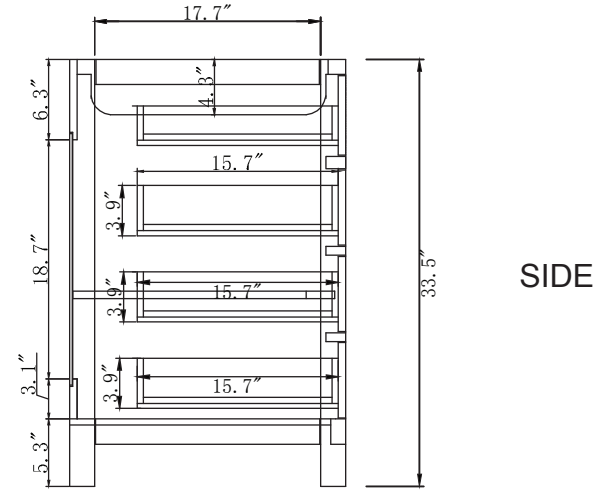

TOP

SIDE

BACK

SPECIFICATIONS

SKU: MS-2136L

REV1.13.18

NOTES

Countertops are not shown in these diagrams. (Cabinet Only)
 Do not expose the surface of the cabinet to corrosive liquids or direct sunlight.
 All dimensions and specifications are approximate and subject to change without notice.