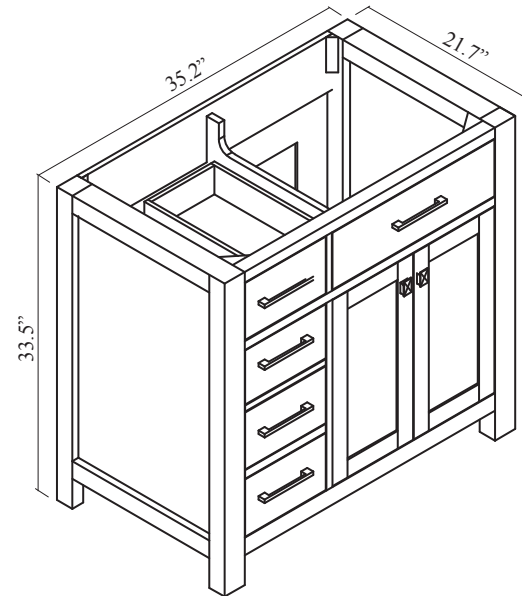

SPECIFICATIONS

SKU: MS-2157L

REV1.13.18

NOTES

Countertops are not shown in these diagrams. (Cabinet Only)
Do not expose the surface of the cabinet to corrosive liquids or direct sunlight.
All dimensions and specifications are approximate and subject to change without notice.

TOP

SIDE

BACK

SPECIFICATIONS

SKU: MS-2136L

REV1.13.18

NOTES

Countertops are not shown in these diagrams. (Cabinet Only)
 Do not expose the surface of the cabinet to corrosive liquids or direct sunlight.
 All dimensions and specifications are approximate and subject to change without notice.