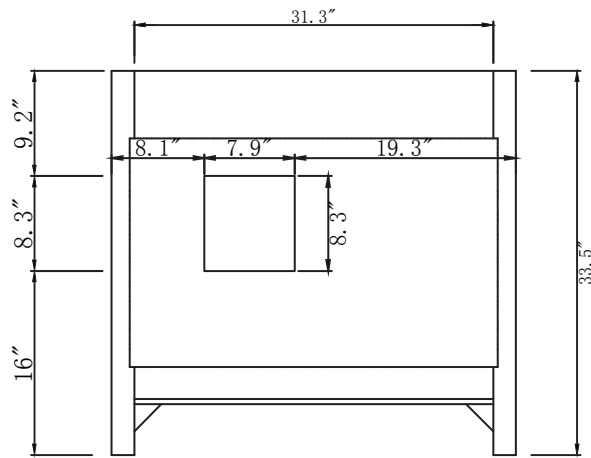

SPECIFICATIONS

SKU: MS-2157L

REV1.13.18

NOTES

Countertops are not shown in these diagrams. (Cabinet Only)
Do not expose the surface of the cabinet to corrosive liquids or direct sunlight.
All dimensions and specifications are approximate and subject to change without notice.

TOP

SIDE

BACK

SPECIFICATIONS

SKU: MS-2136L

REV1.13.18

NOTES

Countertops are not shown in these diagrams. (Cabinet Only)
 Do not expose the surface of the cabinet to corrosive liquids or direct sunlight.
 All dimensions and specifications are approximate and subject to change without notice.