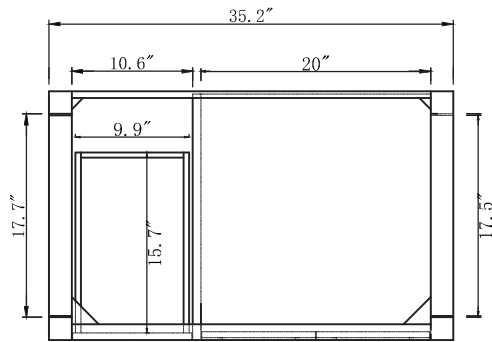

TOP

SIDE

BACK

SPECIFICATIONS

SKU: MS-2136L

REV1.13.18

NOTES

Countertops are not shown in these diagrams. (Cabinet Only)
 Do not expose the surface of the cabinet to corrosive liquids or direct sunlight.
 All dimensions and specifications are approximate and subject to change without notice.