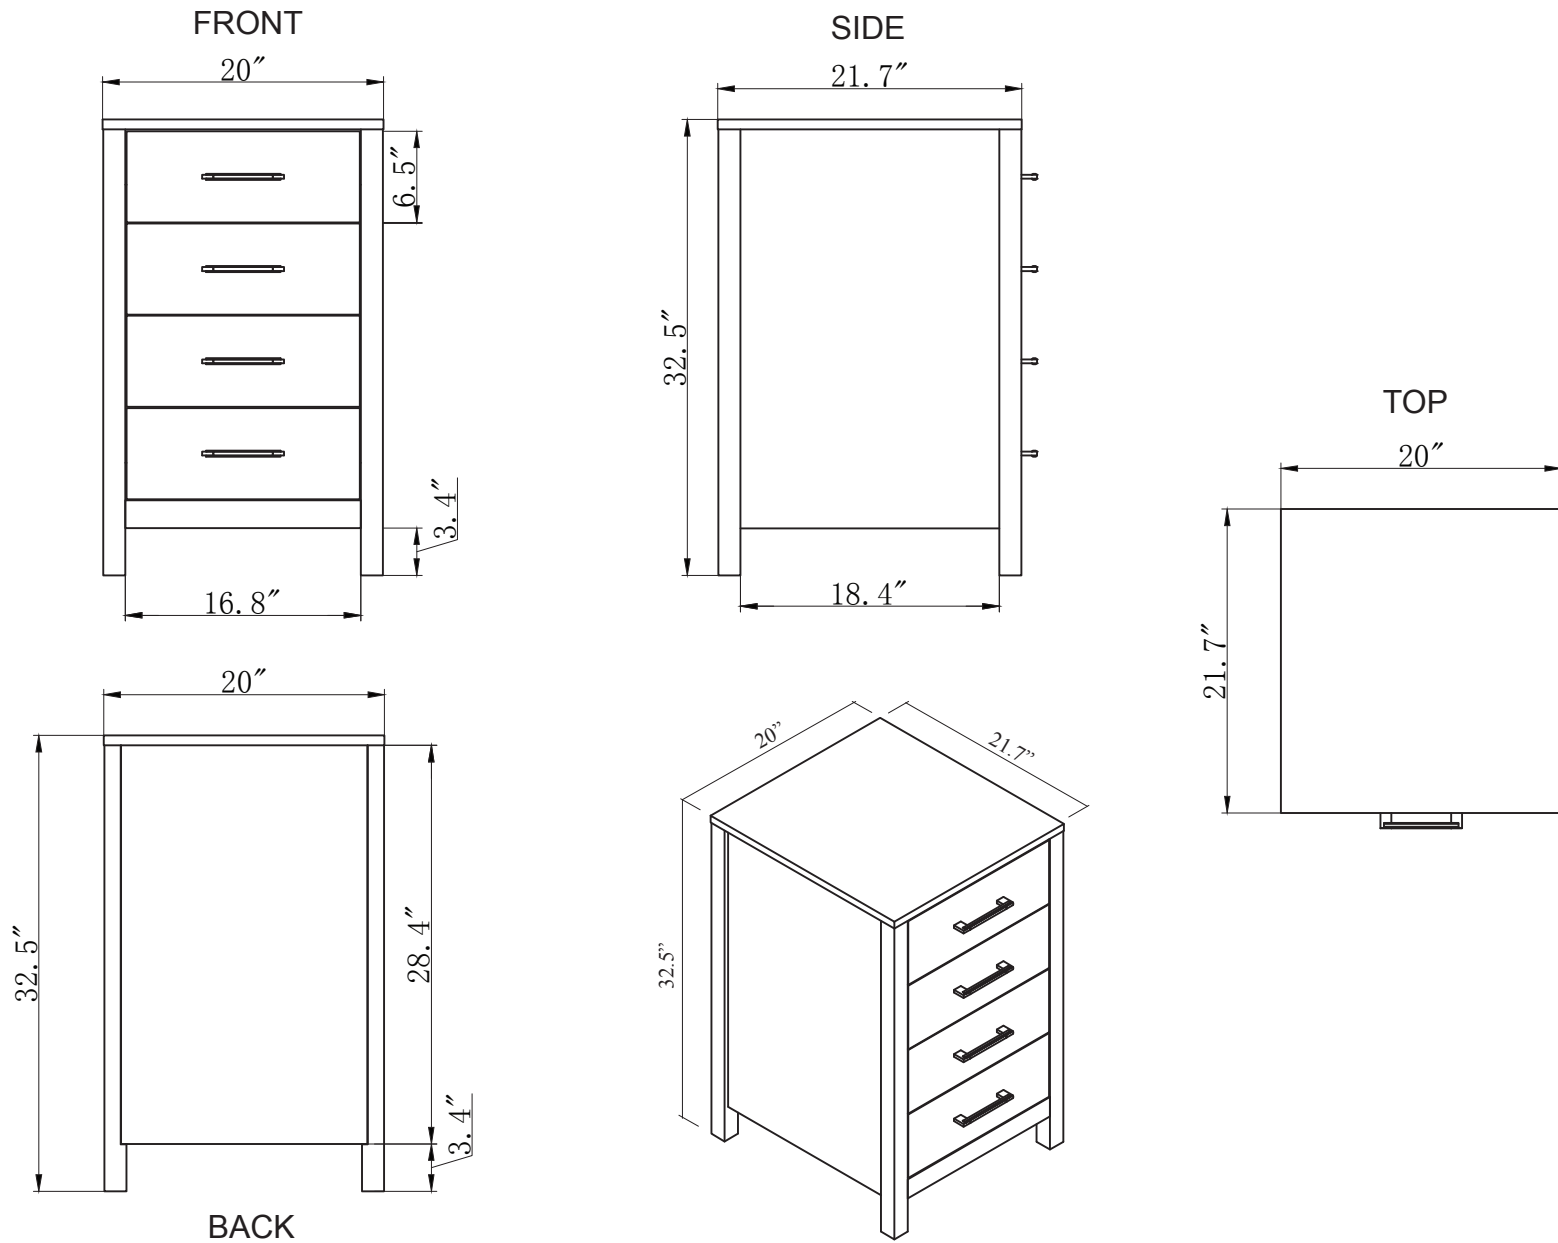

REV1.13.18

AVANT
 STYLES

SPECIFICATIONS

SKU: MDC-2120

NOTES

Countertops are not shown in these diagrams. (Cabinet Only)
 Do not expose the surface of the cabinet to corrosive liquids or direct sunlight.
 All dimensions and specifications are approximate and subject to change without notice.