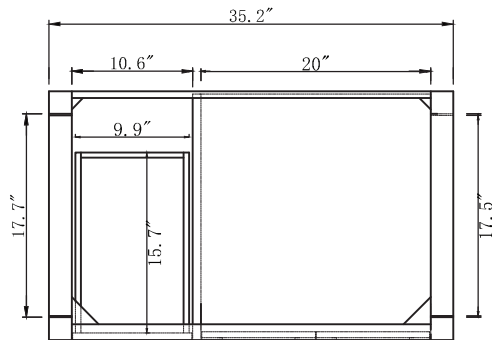

TOP

BACK

AVANT
STYLES

SPECIFICATIONS

SKU: MS-2136L

NOTES

Countertops are not shown in these diagrams. (Cabinet Only)
Do not expose the surface of the cabinet to corrosive liquids or direct sunlight.
All dimensions and specifications are approximate and subject to change without notice.