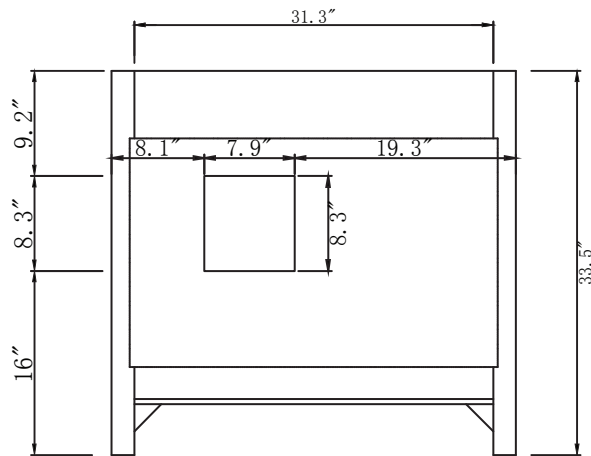

TOP

BACK

AVANT
STYLES

SPECIFICATIONS

SKU: MS-2136L

NOTES

Countertops are not shown in these diagrams. (Cabinet Only)
Do not expose the surface of the cabinet to corrosive liquids or direct sunlight.
All dimensions and specifications are approximate and subject to change without notice.