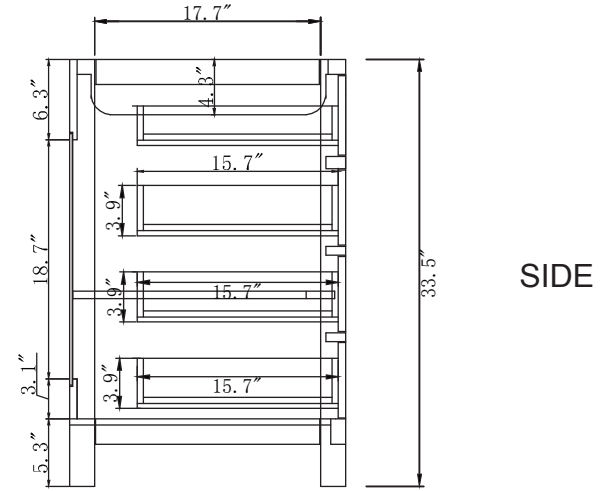

TOP

BACK

AVANT
STYLES

SPECIFICATIONS

SKU: MS-2136L

NOTES

Countertops are not shown in these diagrams. (Cabinet Only)
Do not expose the surface of the cabinet to corrosive liquids or direct sunlight.
All dimensions and specifications are approximate and subject to change without notice.