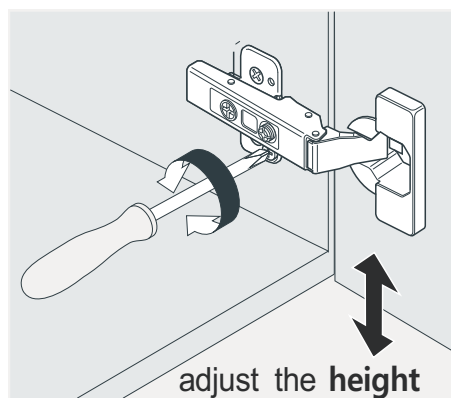

SKU:MS-2136R

SIZE:894x550x850mm

PROHIBIT COPY

REQUIRED TOOLS

DRAWER SLIDER ATTACHMENT AND DETACHMENT

INSTALLATION AND ADJUSTMENT OF HINGES

SKU:MS-2136R

SIZE:894x550x850mm

PROHIBIT COPY

1: Install BASIN a

2: GLUE AT VANITY

3: Install TOP AT VANITY.

4: Install the pop up and faucet.

5: Install mirror

6: FINISHED FULL SET