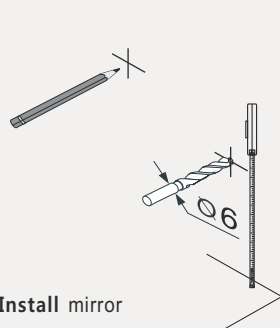

SKU:MS-2136R

SIZE:894x550x850mm

PROHIBIT COPY

REQUIRED TOOLS

DRAWER SLIDER ATTACHMENT AND DETACHMENT

INSTALLATION AND ADJUSTMENT OF HINGES

SKU:MS-2136R

SIZE:894x550x850mm

PROHIBIT COPY

1: Install BASIN a

2: GLUE AT VANITY

3: Install TOP AT VANITY.

4: Install the pop up and faucet.

5: Install mirror

6: FINISHED FULL SET