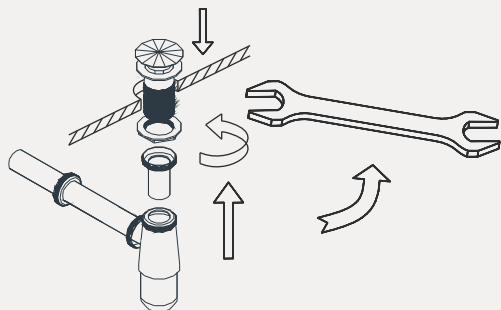

SKU:MS-2136R

SIZE:894x550x850mm

PROHIBIT COPY

REQUIRED TOOLS

DRAWER SLIDER ATTACHMENT AND DETACHMENT

INSTALLATION AND ADJUSTMENT OF HINGES

SKU:MS-2136R

SIZE:894x550x850mm

PROHIBIT COPY

1: Install BASIN a

2: GLUE AT VANITY

3: Install TOP AT VANITY.

4: Install the pop up and faucet.

5: Install mirror

6: FINISHED FULL SET