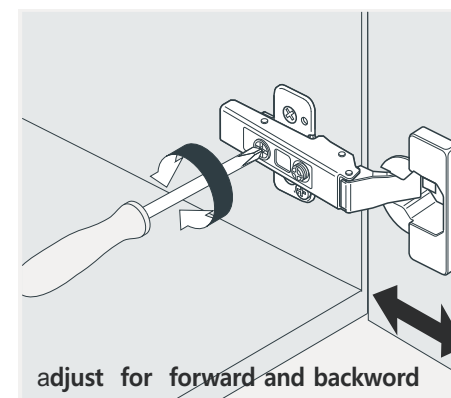

SKU:MS-2136R

SIZE:894x550x850mm

PROHIBIT COPY

REQUIRED TOOLS

DRAWER SLIDER ATTACHMENT AND DETACHMENT

INSTALLATION AND ADJUSTMENT OF HINGES

SKU:MS-2136R

SIZE:894x550x850mm