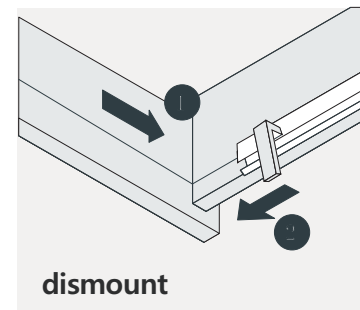

SKU:MS-2136R

SIZE:894x550x850mm

PROHIBIT COPY

REQUIRED TOOLS

DRAWER SLIDER ATTACHMENT AND DETACHMENT

INSTALLATION AND ADJUSTMENT OF HINGES

SKU:MS-2136R

SIZE:894x550x850mm