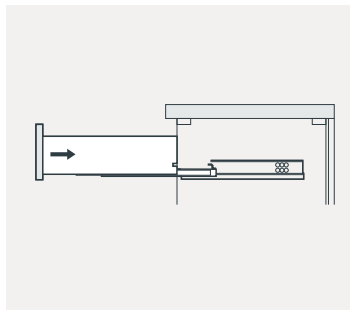

SKU:MS-2136R

SIZE:894x550x850mm

PROHIBIT COPY

REQUIRED TOOLS

DRAWER SLIDER ATTACHMENT AND DETACHMENT

INSTALLATION AND ADJUSTMENT OF HINGES

SKU:MS-2136R

SIZE:894x550x850mm

PROHIBIT COPY

1: Install BASIN a

2: GLUE AT VANITY

3: Install TOP AT VANITY.

4: Install the pop up and faucet.

5: Install mirror

6: FINISHED FULL SET