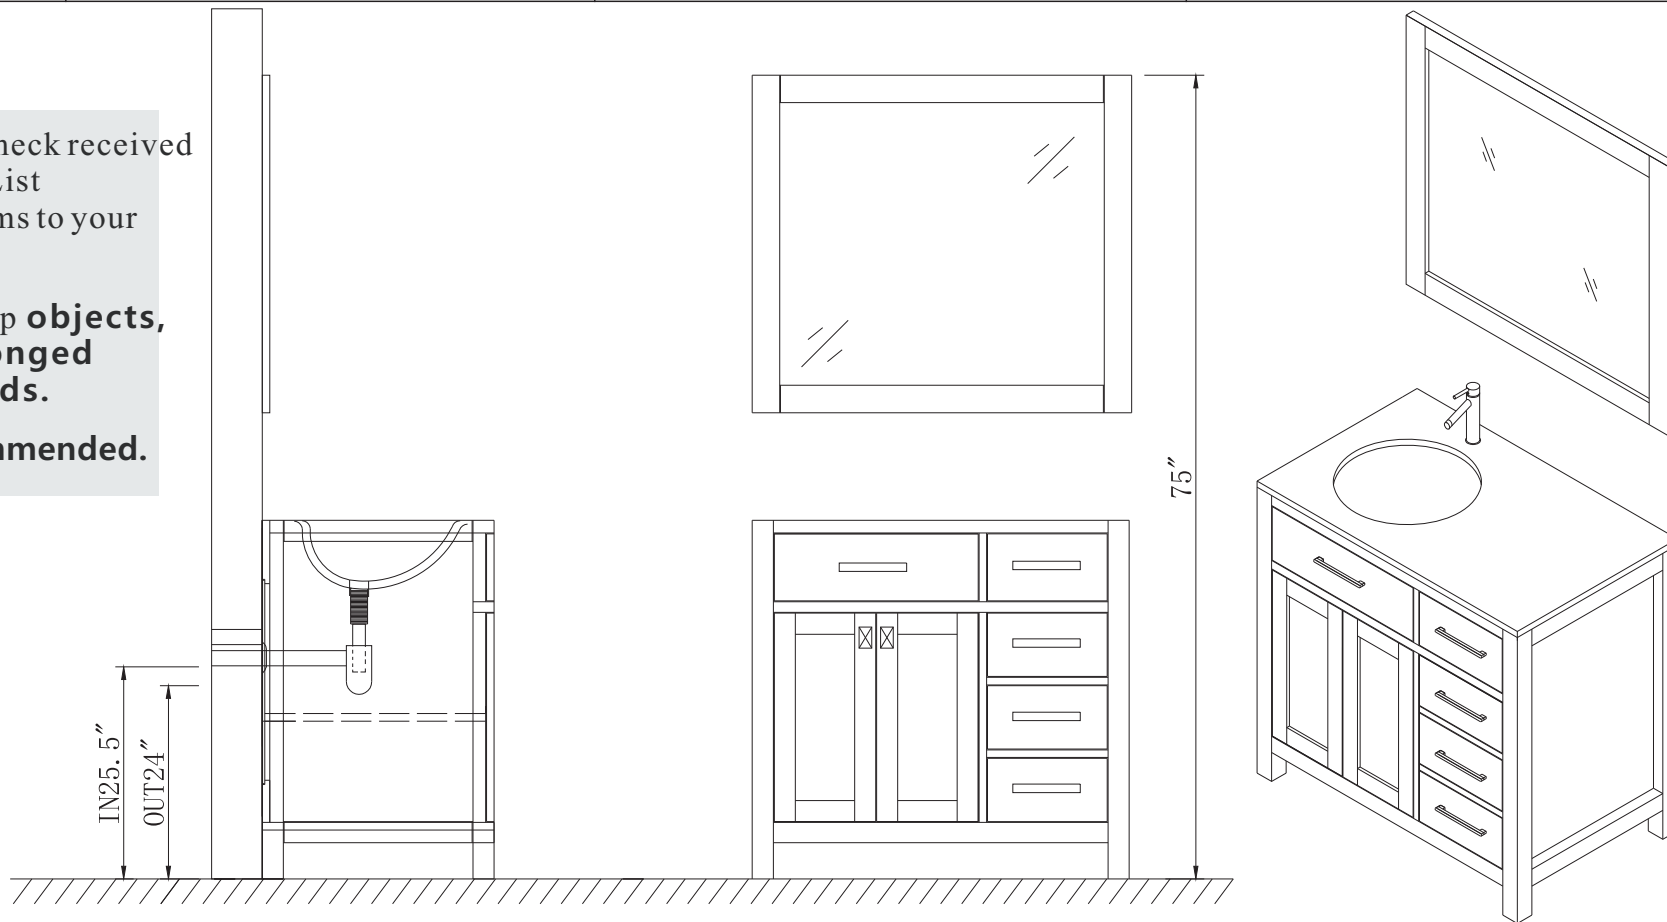

SKU:MS-2136R

SIZE:894x550x850mm

PROHIBIT COPY

- Prior to **installation** please check received items **against** the **Packing List**
 Please report any **missing** items to your local dealer **immediately**.
- Protect all **surfaces** from sharp **objects**, high heat sources, direct **prolonged** sunlight and **chemical hazards**.
- **Professional** installation **recommended**.

PACKING LIST

Main cabinet/1

Mirror/2

top/3

Ceramic basin/4

POP UP+Drain pipe/5

FAUCET/6

Install screw/7

SKU:MS-2136R

SIZE:894x550x850mm

PROHIBIT COPY

REQUIRED TOOLS

DRAWER SLIDER ATTACHMENT AND DETACHMENT

INSTALLATION AND ADJUSTMENT OF HINGES

SKU:MS-2136R

SIZE:894x550x850mm