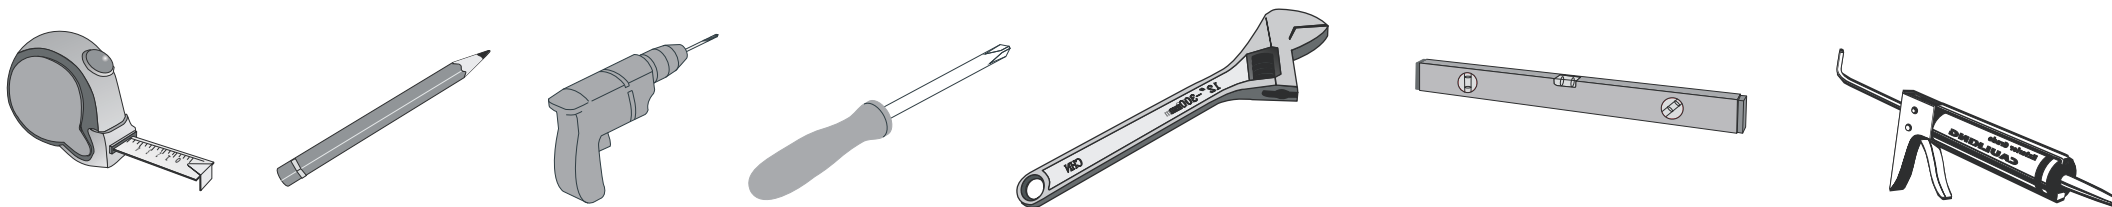

SKU:MS-2136R

SIZE:894x550x850mm

PROHIBIT COPY

- Prior to **installation** please check received items **against** the **Packing List**
 Please report any **missing** items to your local dealer **immediately**.
- Protect all **surfaces** from sharp **objects**, high heat sources, direct **prolonged** sunlight and **chemical hazards**.
- **Professional** installation **recommended**.

PACKING LIST

Main cabinet/1

Mirror/2

top/3

Ceramic basin/4

POP UP+Drain pipe/5

FAUCET/6

Install screw/7

SKU:MS-2136R

SIZE:894x550x850mm

PROHIBIT COPY

REQUIRED TOOLS

DRAWER SLIDER ATTACHMENT AND DETACHMENT

INSTALLATION AND ADJUSTMENT OF HINGES

SKU:MS-2136R

SIZE:894x550x850mm