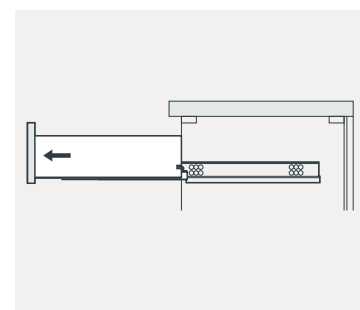

SKU:MS-2136R

SIZE:894x550x850mm

PROHIBIT COPY

REQUIRED TOOLS

DRAWER SLIDER ATTACHMENT AND DETACHMENT

INSTALLATION AND ADJUSTMENT OF HINGES

SKU:MS-2136R

SIZE:894x550x850mm

PROHIBIT COPY

1: Install BASIN a

2: GLUE AT VANITY

3: Install TOP AT VANITY.

4: Install the pop up and faucet.

5: Install mirror

6: FINISHED FULL SET