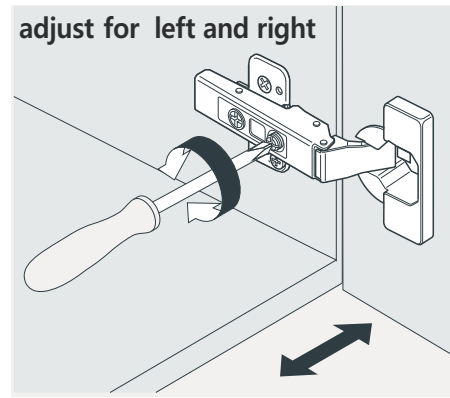

SKU:MS-2136R

SIZE:894x550x850mm

PROHIBIT COPY

REQUIRED TOOLS

DRAWER SLIDER ATTACHMENT AND DETACHMENT

INSTALLATION AND ADJUSTMENT OF HINGES

SKU:MS-2136R

SIZE:894x550x850mm

PROHIBIT COPY

1: Install BASIN a

2: GLUE AT VANITY

3: Install TOP AT VANITY.

4: Install the pop up and faucet.

5: Install mirror

6: FINISHED FULL SET