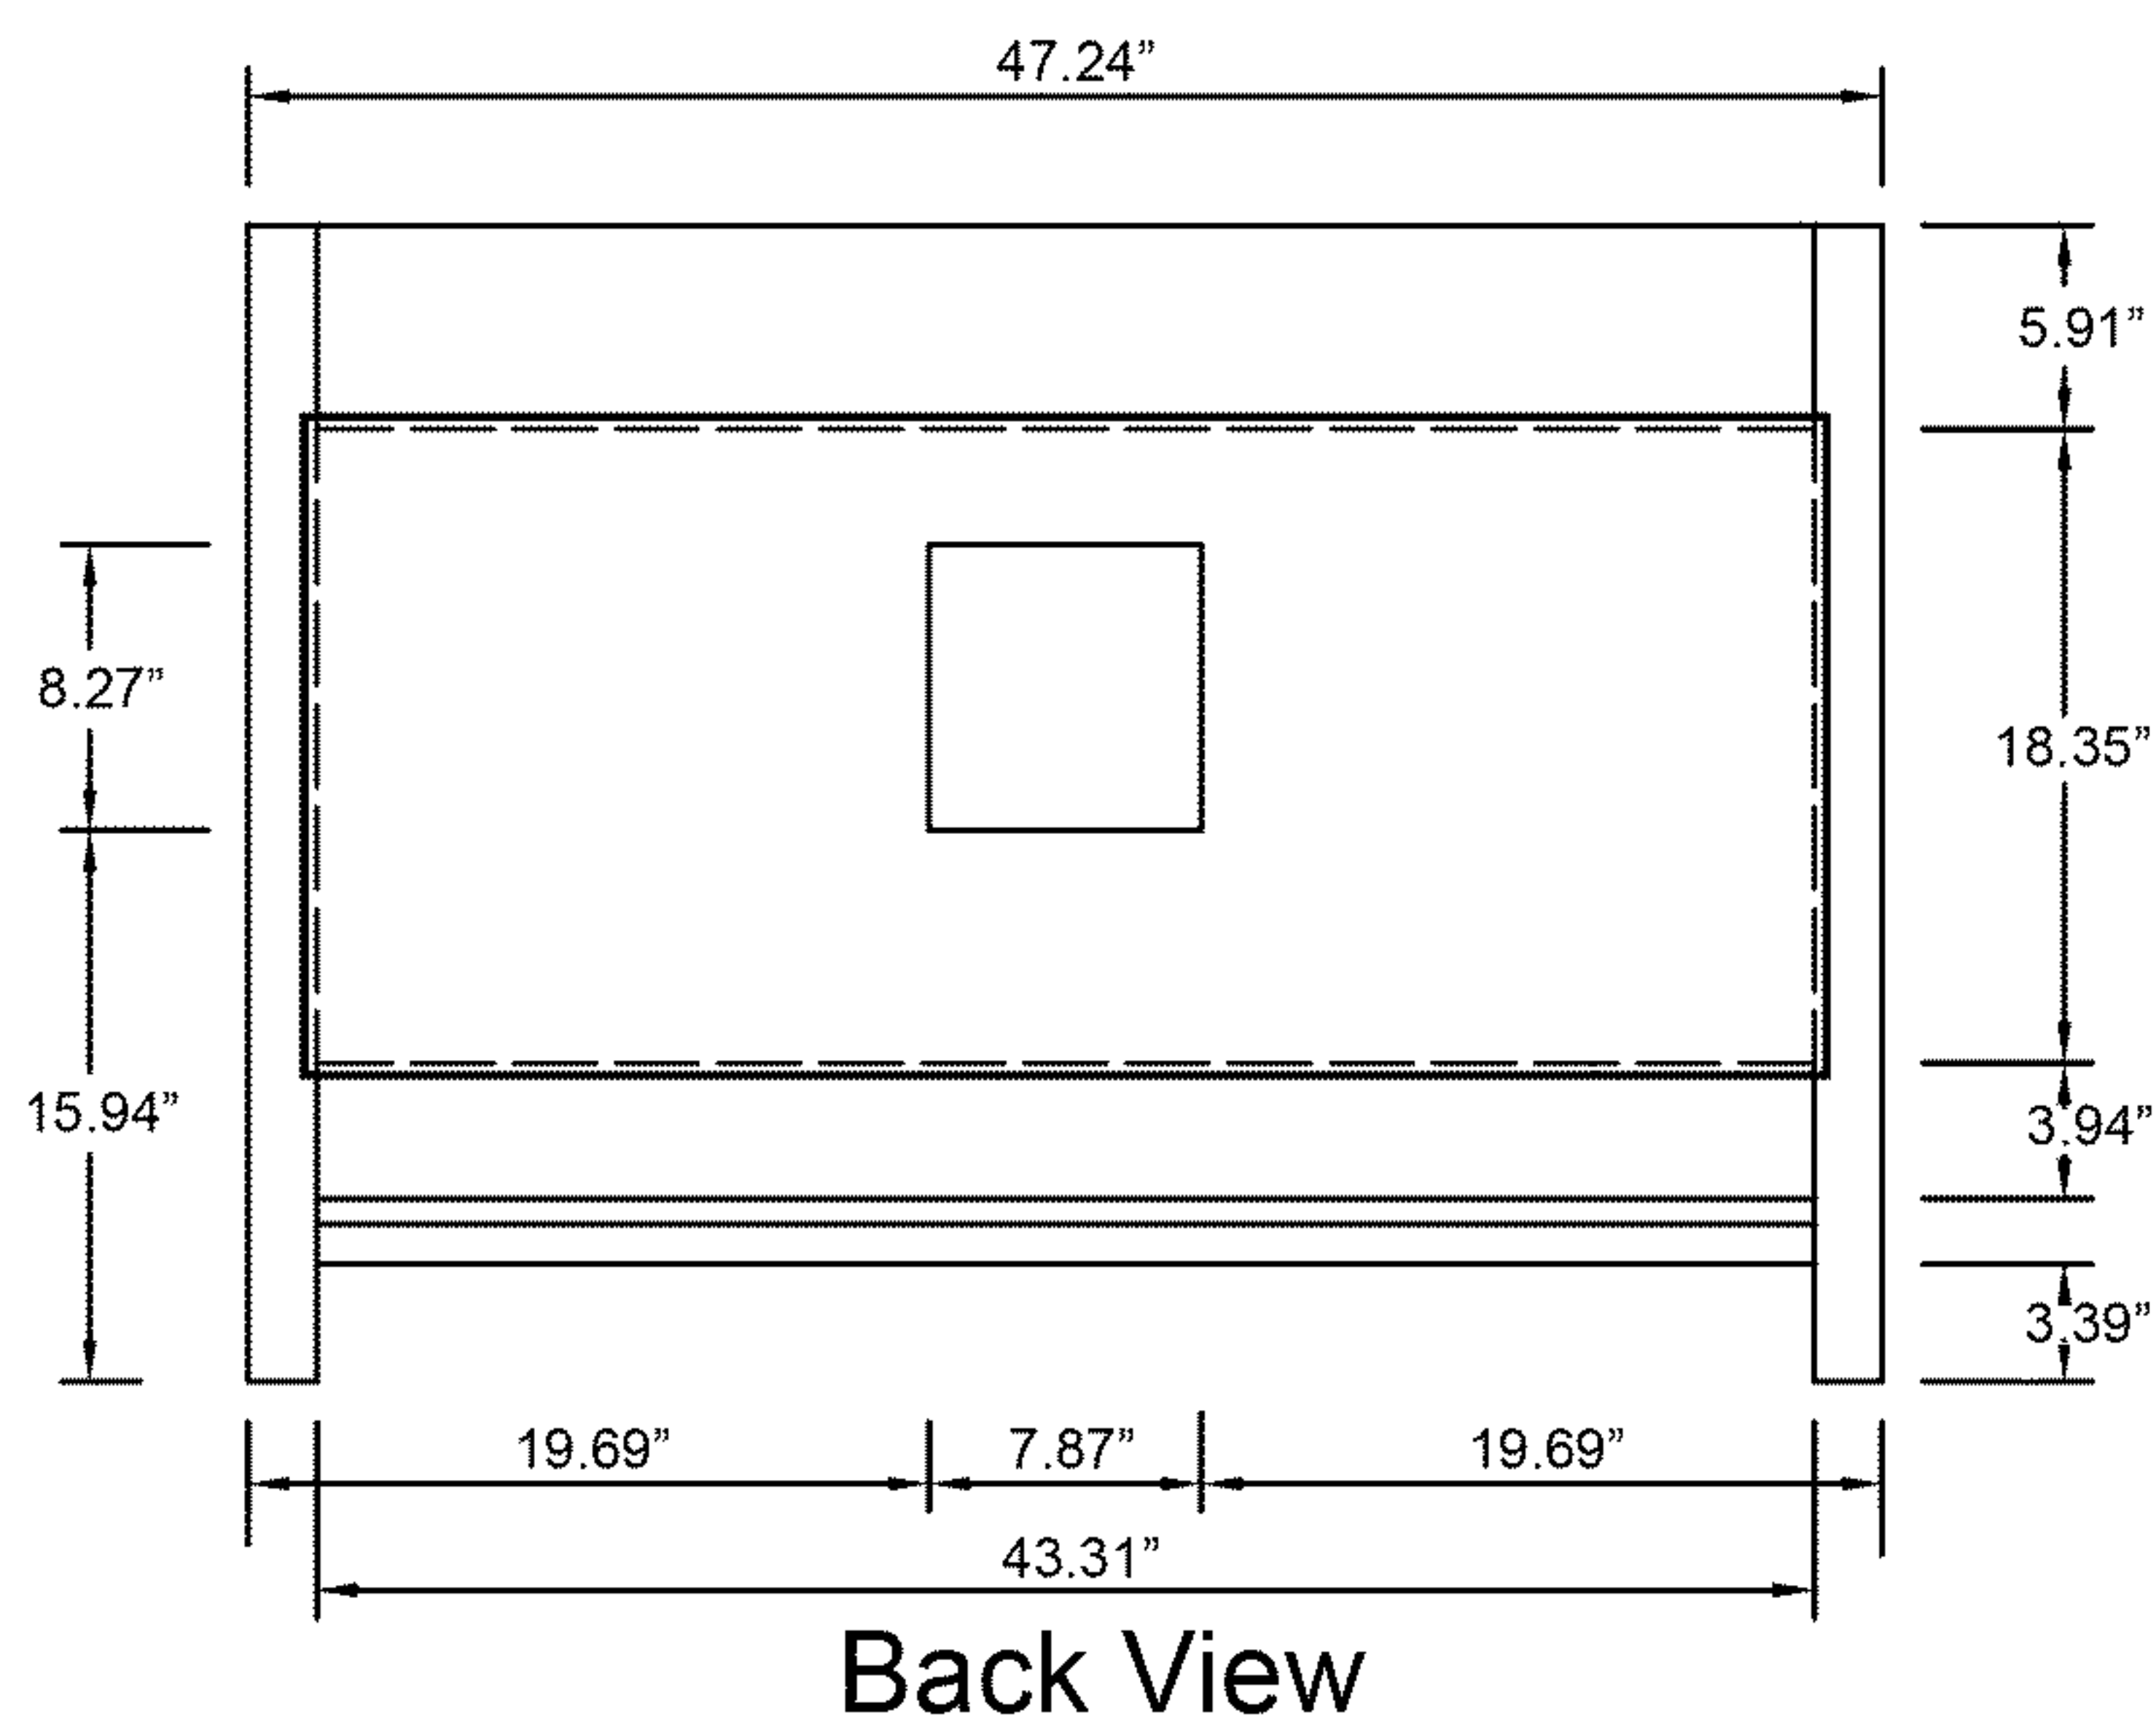

# Caroline 48" MS-2048

- Check your product package for the "list of standard accessories" and make sure all the accessories in the list are included; if there is a defect/missing parts; please contact the local dealer immediately.
- DO NOT let anything sharp puncture, scrape, or scratch the cabinet surface.
- DO NOT leave any part of the cabinet under direct sunlight; it will cause partial aberrations in the cabinet color.
- DO NOT place hot items on the surface of cabinet directly; insulate with a cushion, if needed.
- DO NOT expose the surface of the cabinet to corrosive liquids, such as: alcohol, banana oil, gasoline, nail polish, acids, alkali, etc.