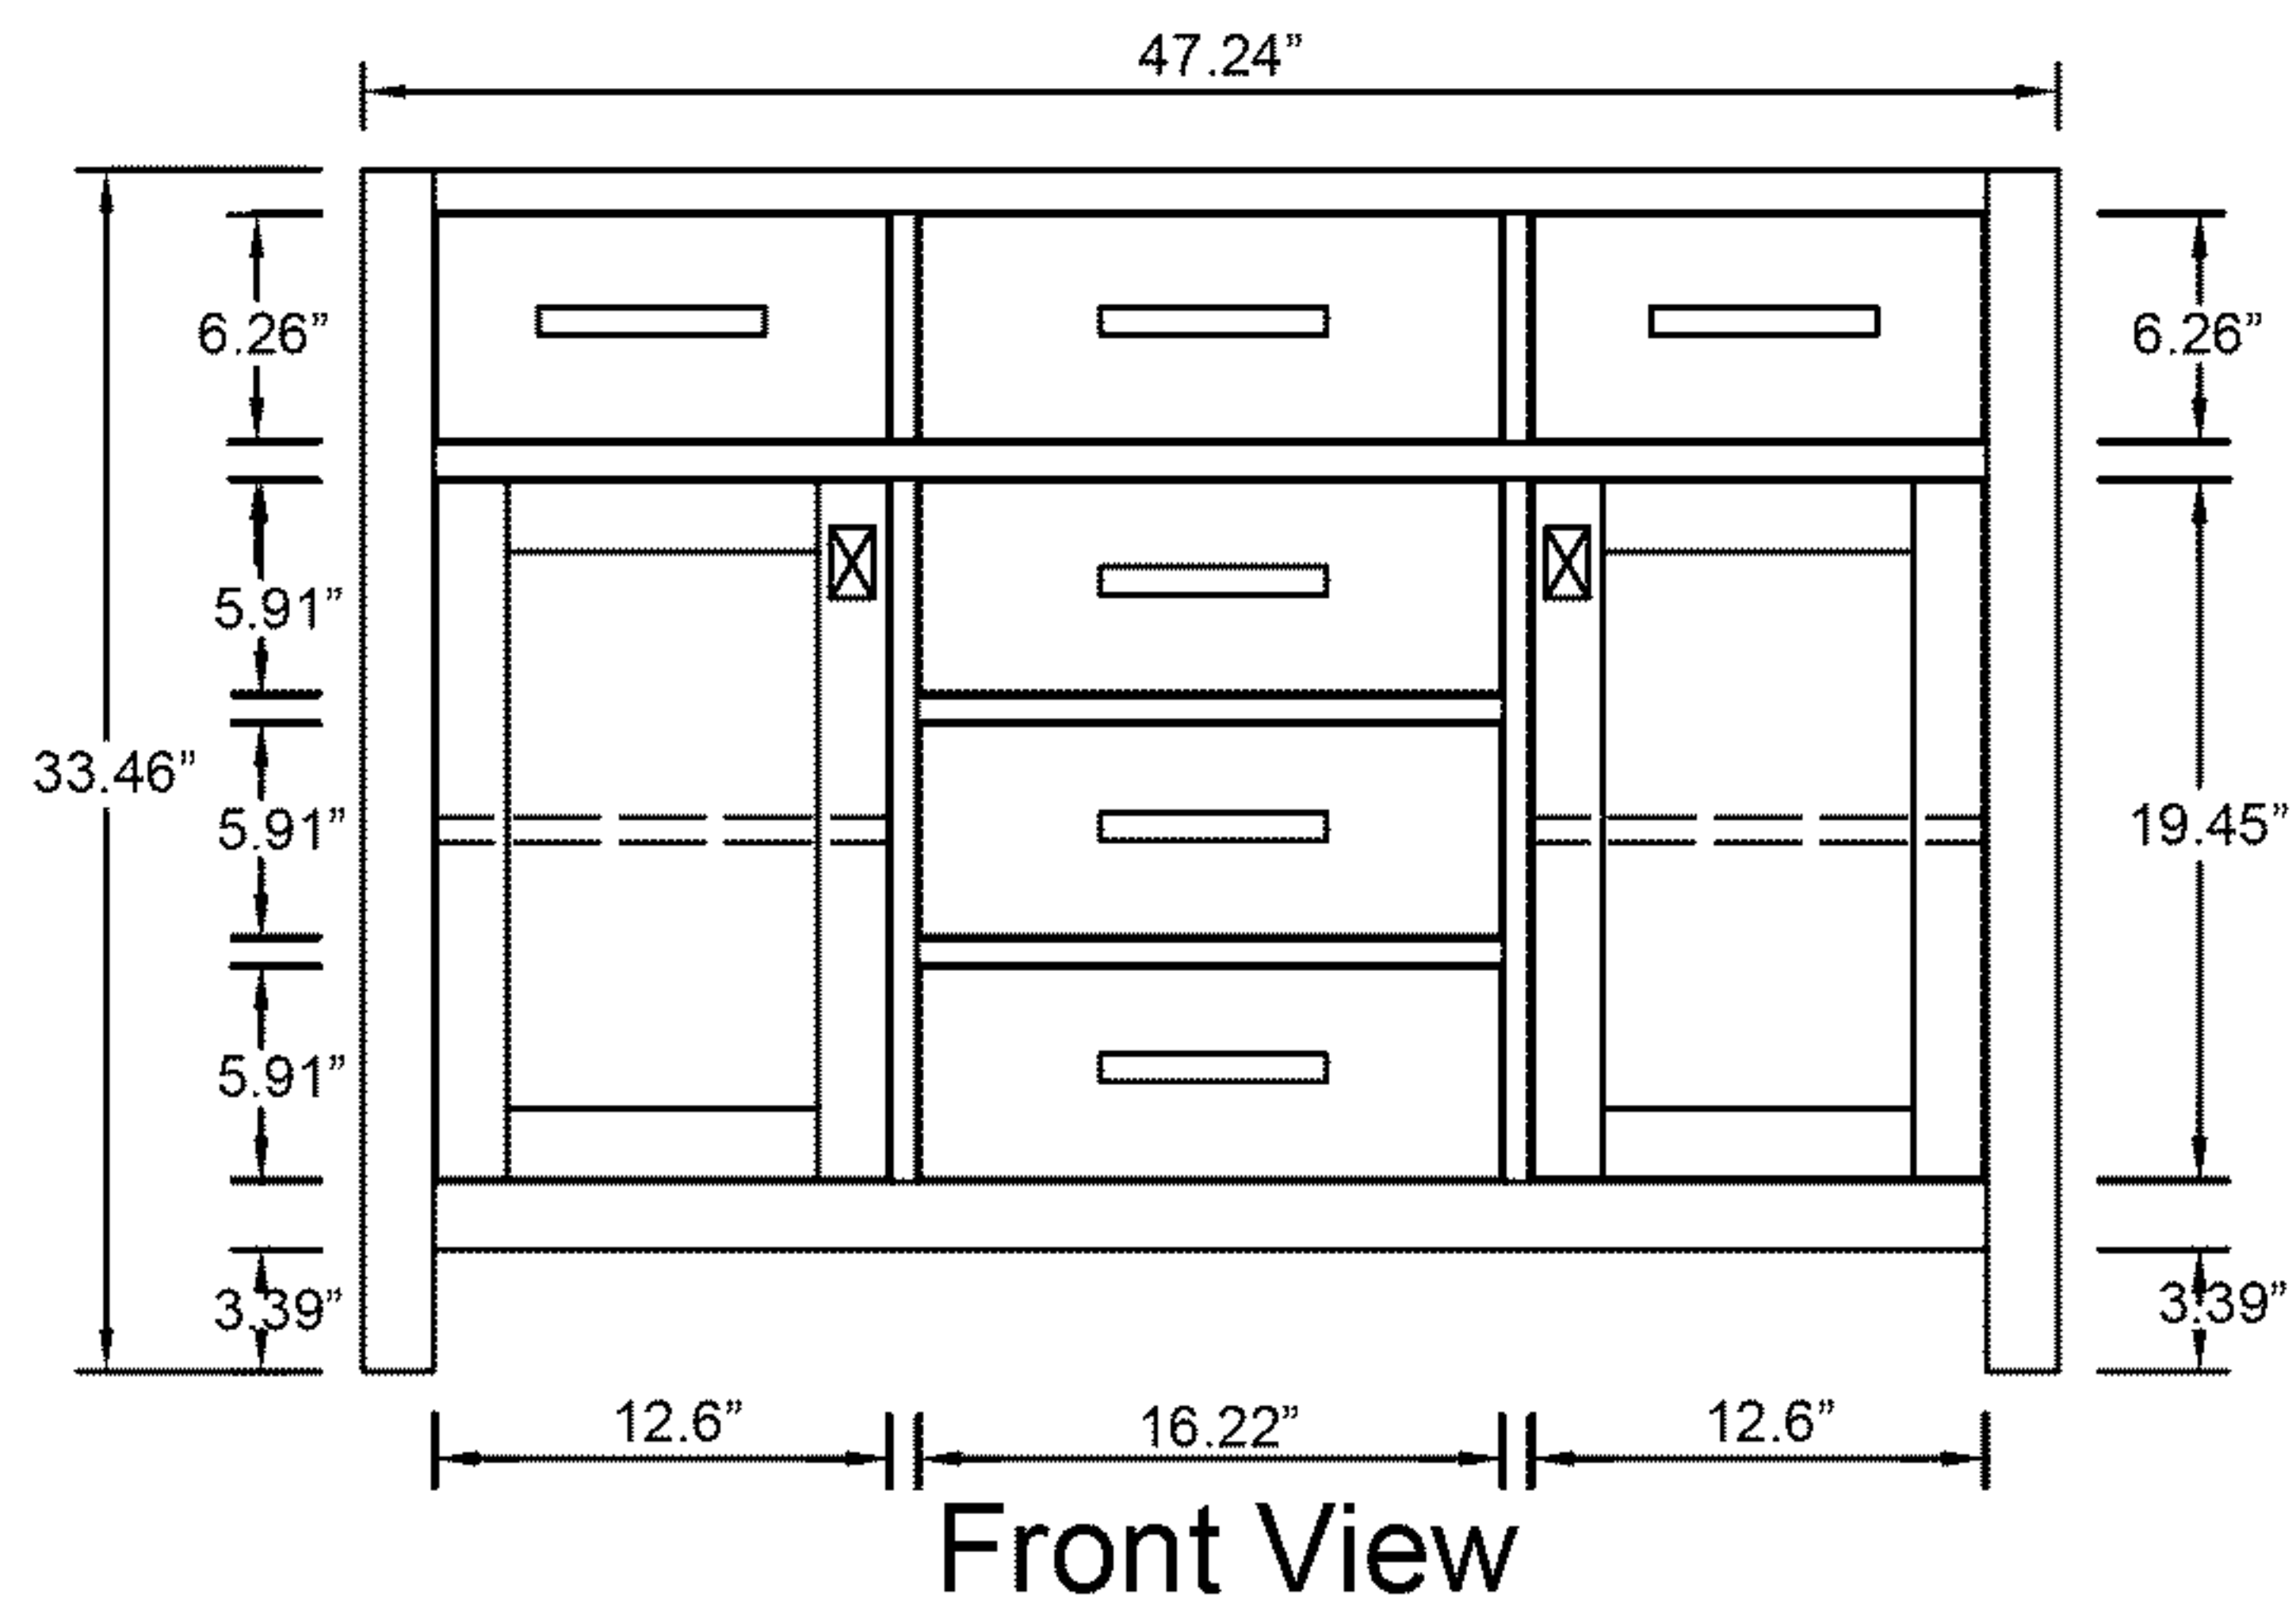

# Caroline 48" MS-2048

- Check your product package for the "list of standard accessories" and make sure all the accessories in the list are included; if there is a defect/missing parts; please contact the local dealer immediately.
- DO NOT let anything sharp puncture, scrape, or scratch the cabinet surface.
- DO NOT leave any part of the cabinet under direct sunlight; it will cause partial aberrations in the cabinet color.
- DO NOT place hot items on the surface of cabinet directly; insulate with a cushion, if needed.
- DO NOT expose the surface of the cabinet to corrosive liquids, such as: alcohol, banana oil, gasoline, nail polish, acids, alkali, etc.