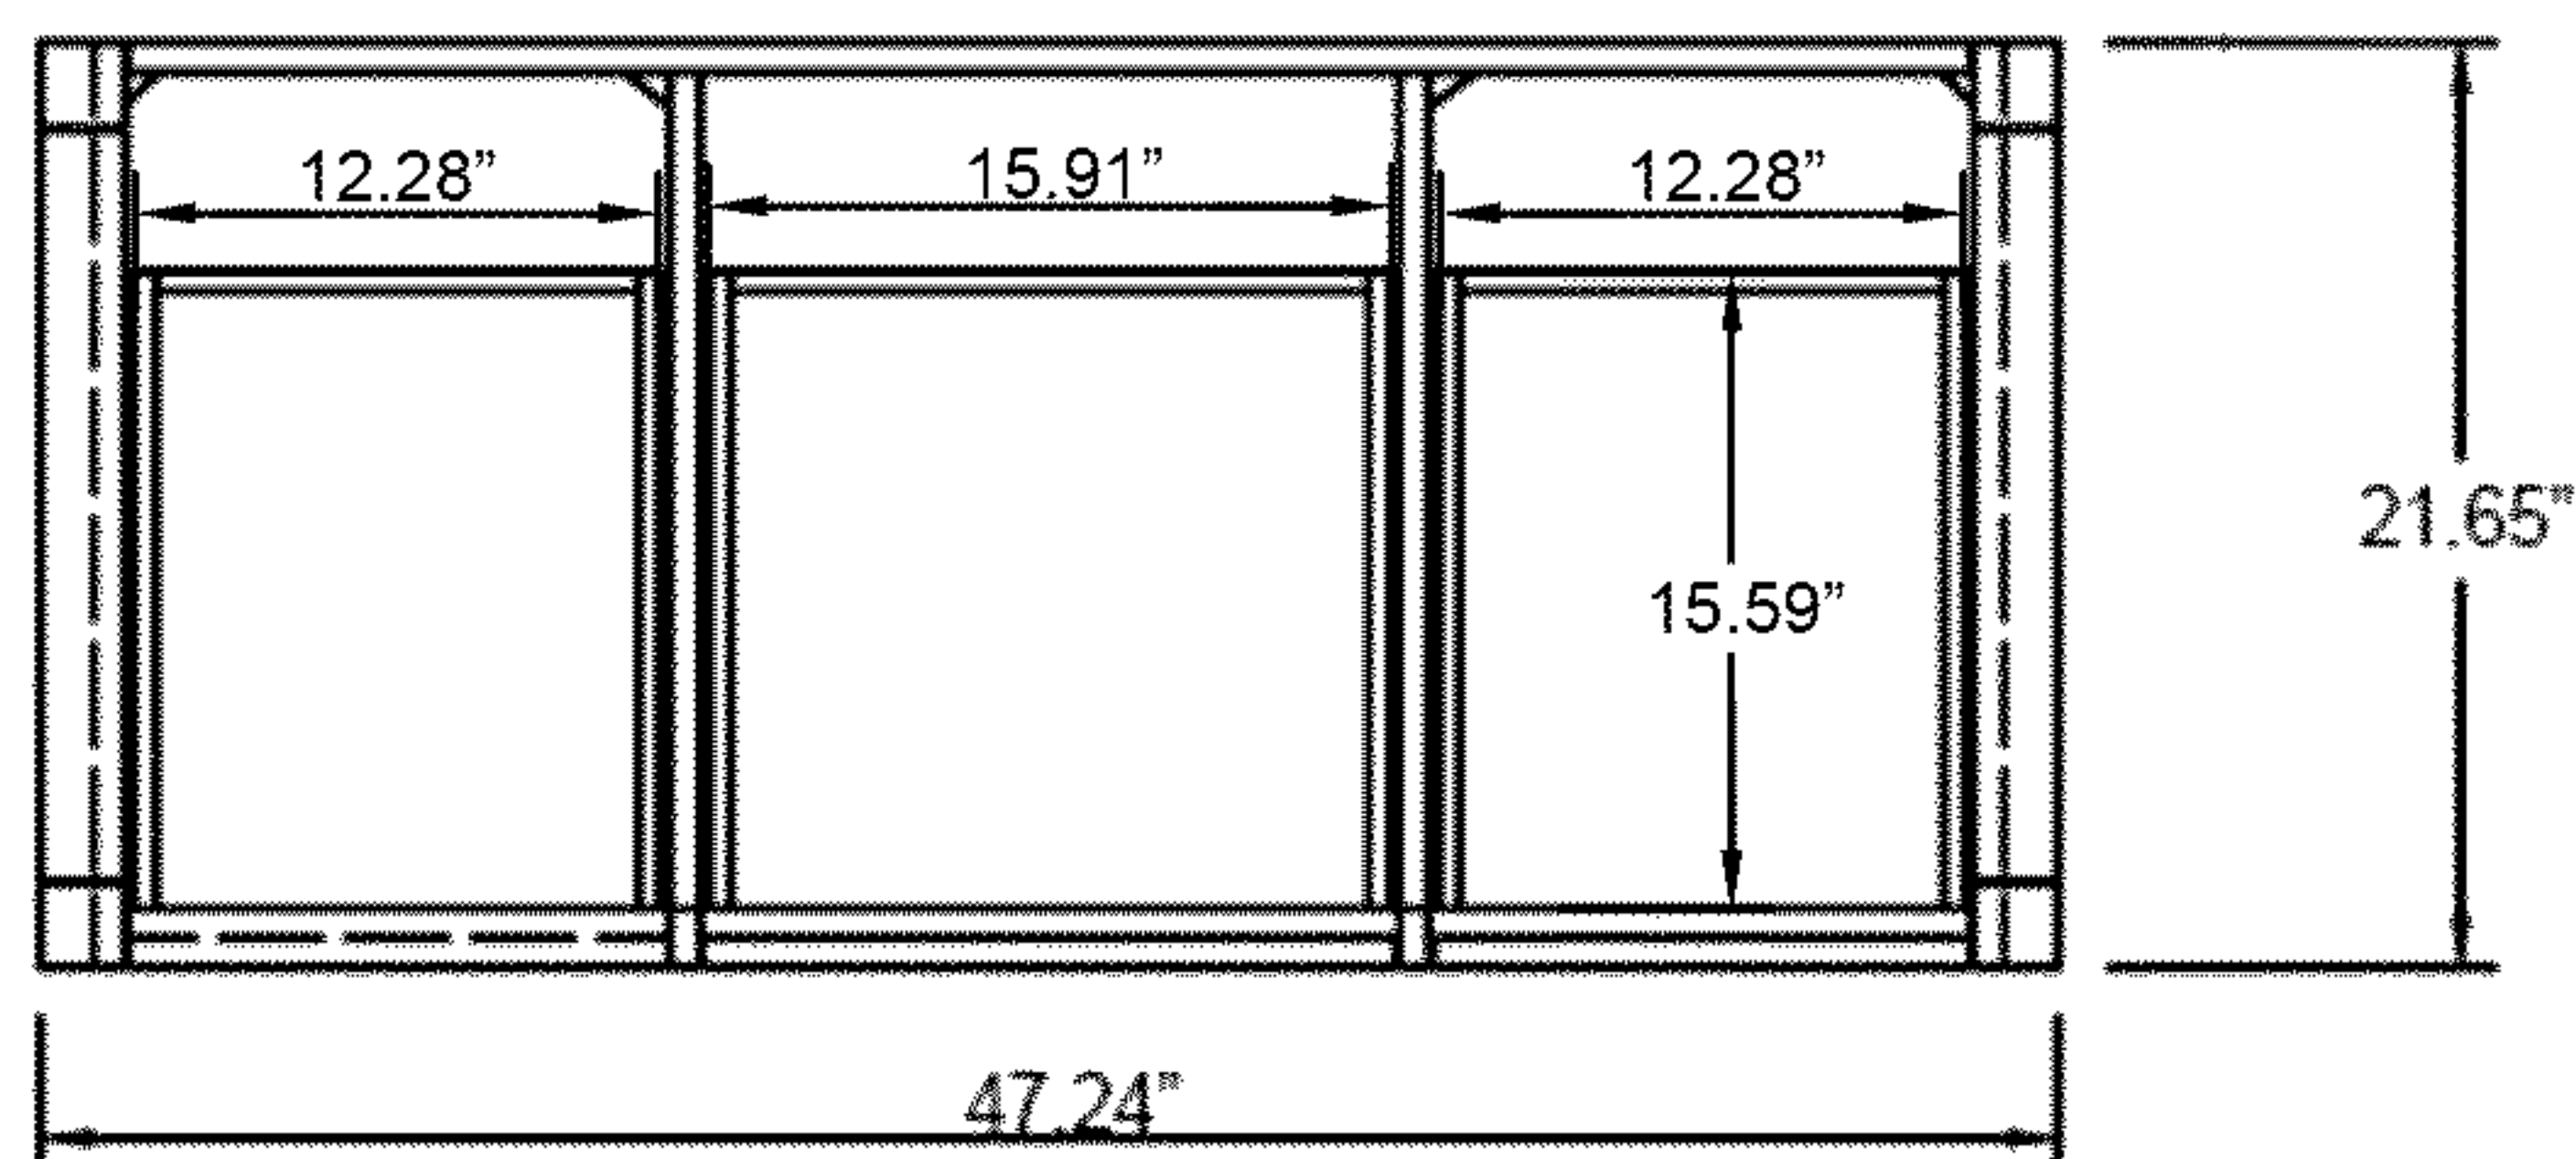

Top View

Virtu USA vanities are hand-crafted and may vary with a minor manufacturing tolerance.

Natural stone characteristics are very subjective and may vary with natural veining, crystallization and lining.