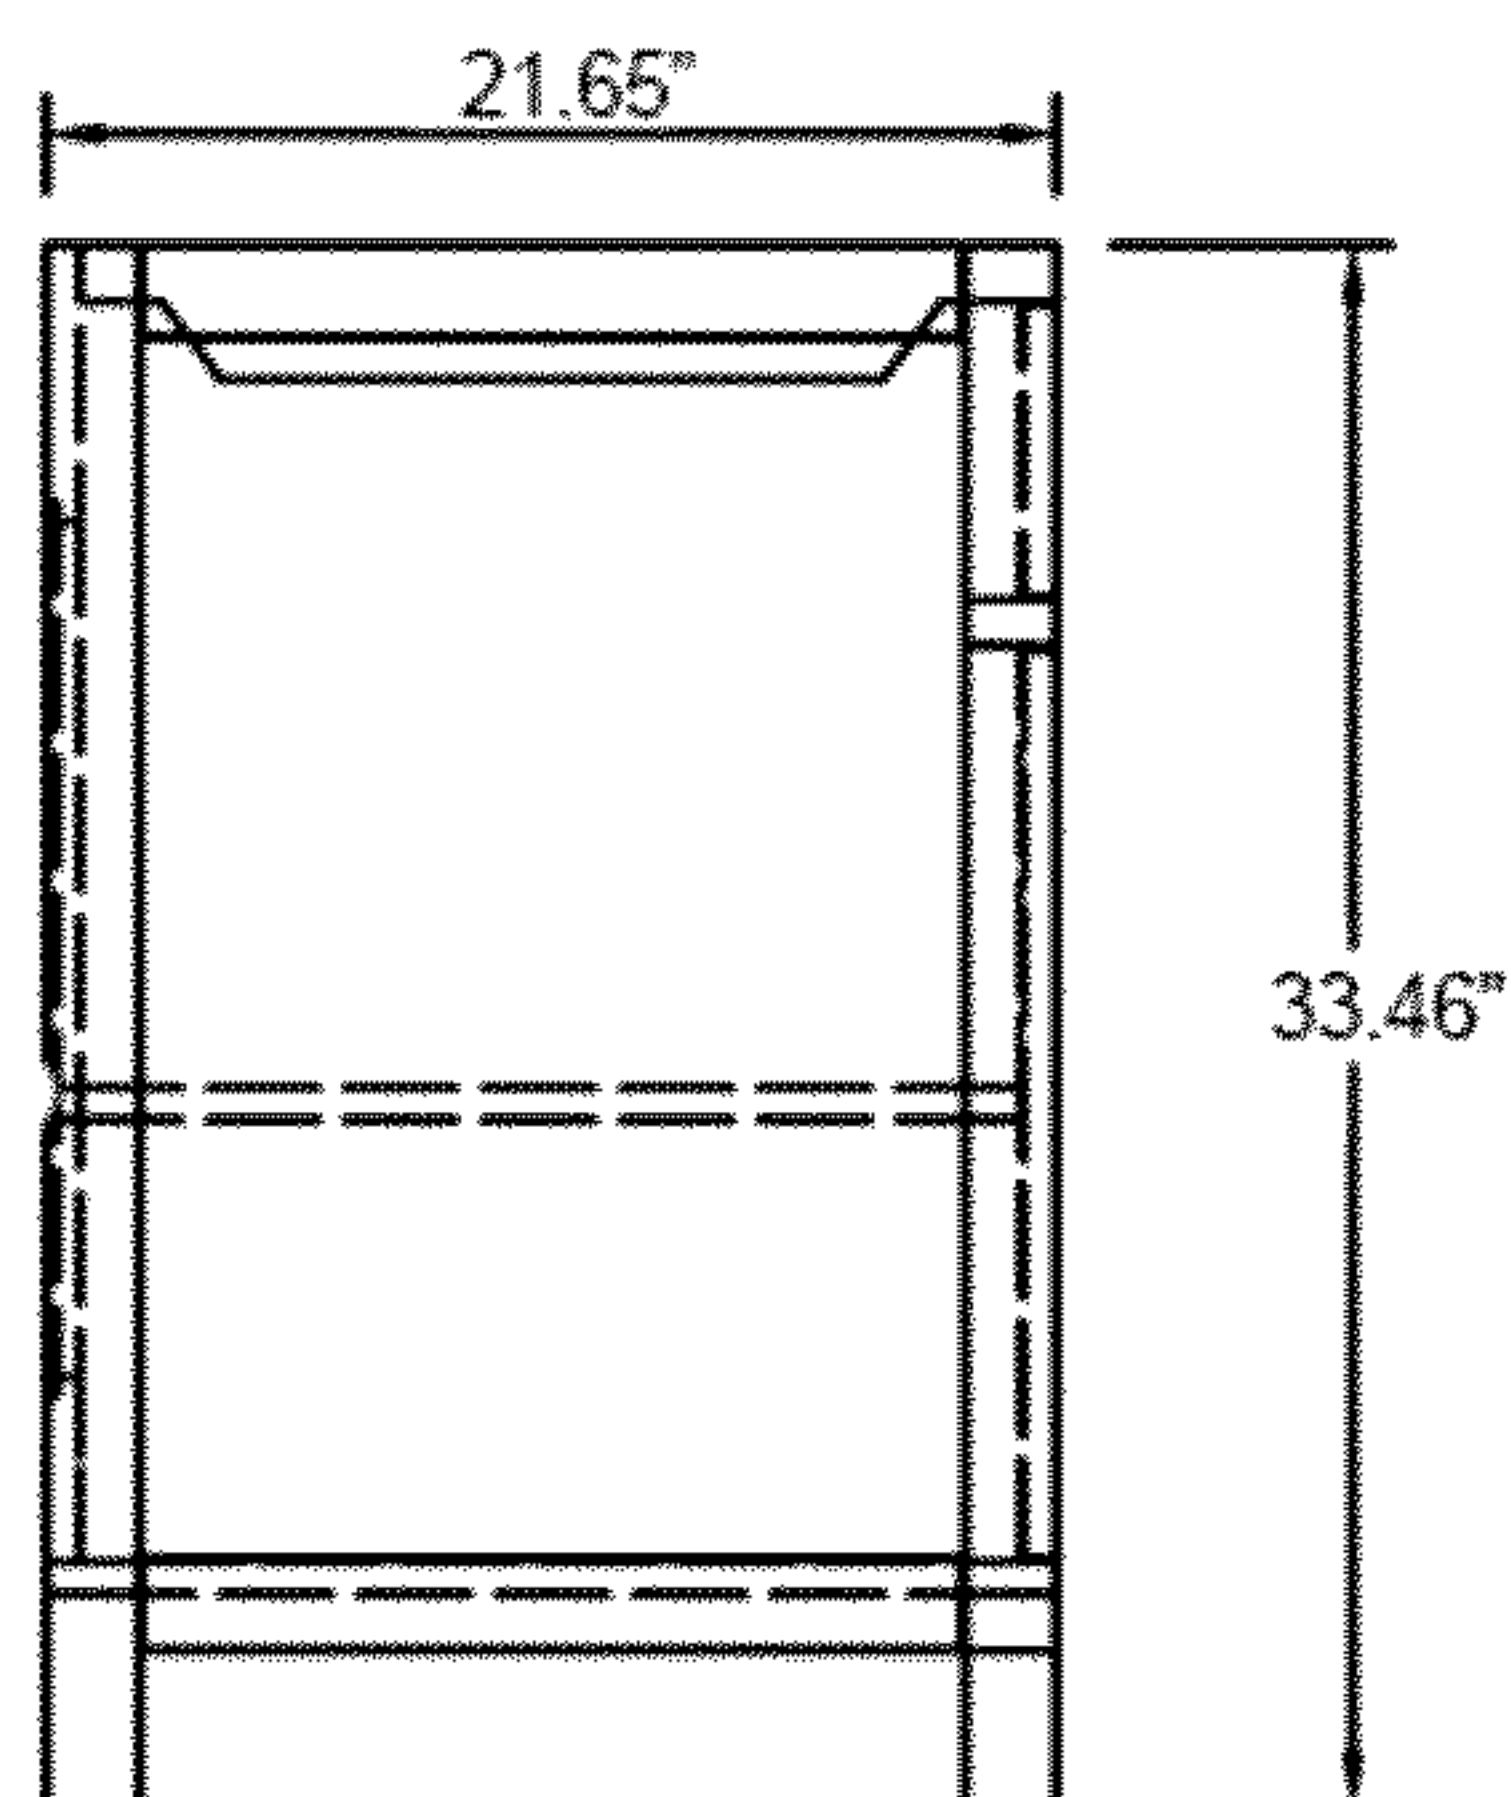

# Caroline 48" MS-2048

- Check your product package for the "list of standard accessories" and make sure all the accessories in the list are included; if there is a defect/missing parts; please contact the local dealer immediately.
- DO NOT let anything sharp puncture, scrape, or scratch the cabinet surface.
- DO NOT leave any part of the cabinet under direct sunlight; it will cause partial aberrations in the cabinet color.
- DO NOT place hot items on the surface of cabinet directly; insulate with a cushion, if needed.
- DO NOT expose the surface of the cabinet to corrosive liquids, such as: alcohol, banana oil, gasoline, nail polish, acids, alkali, etc.