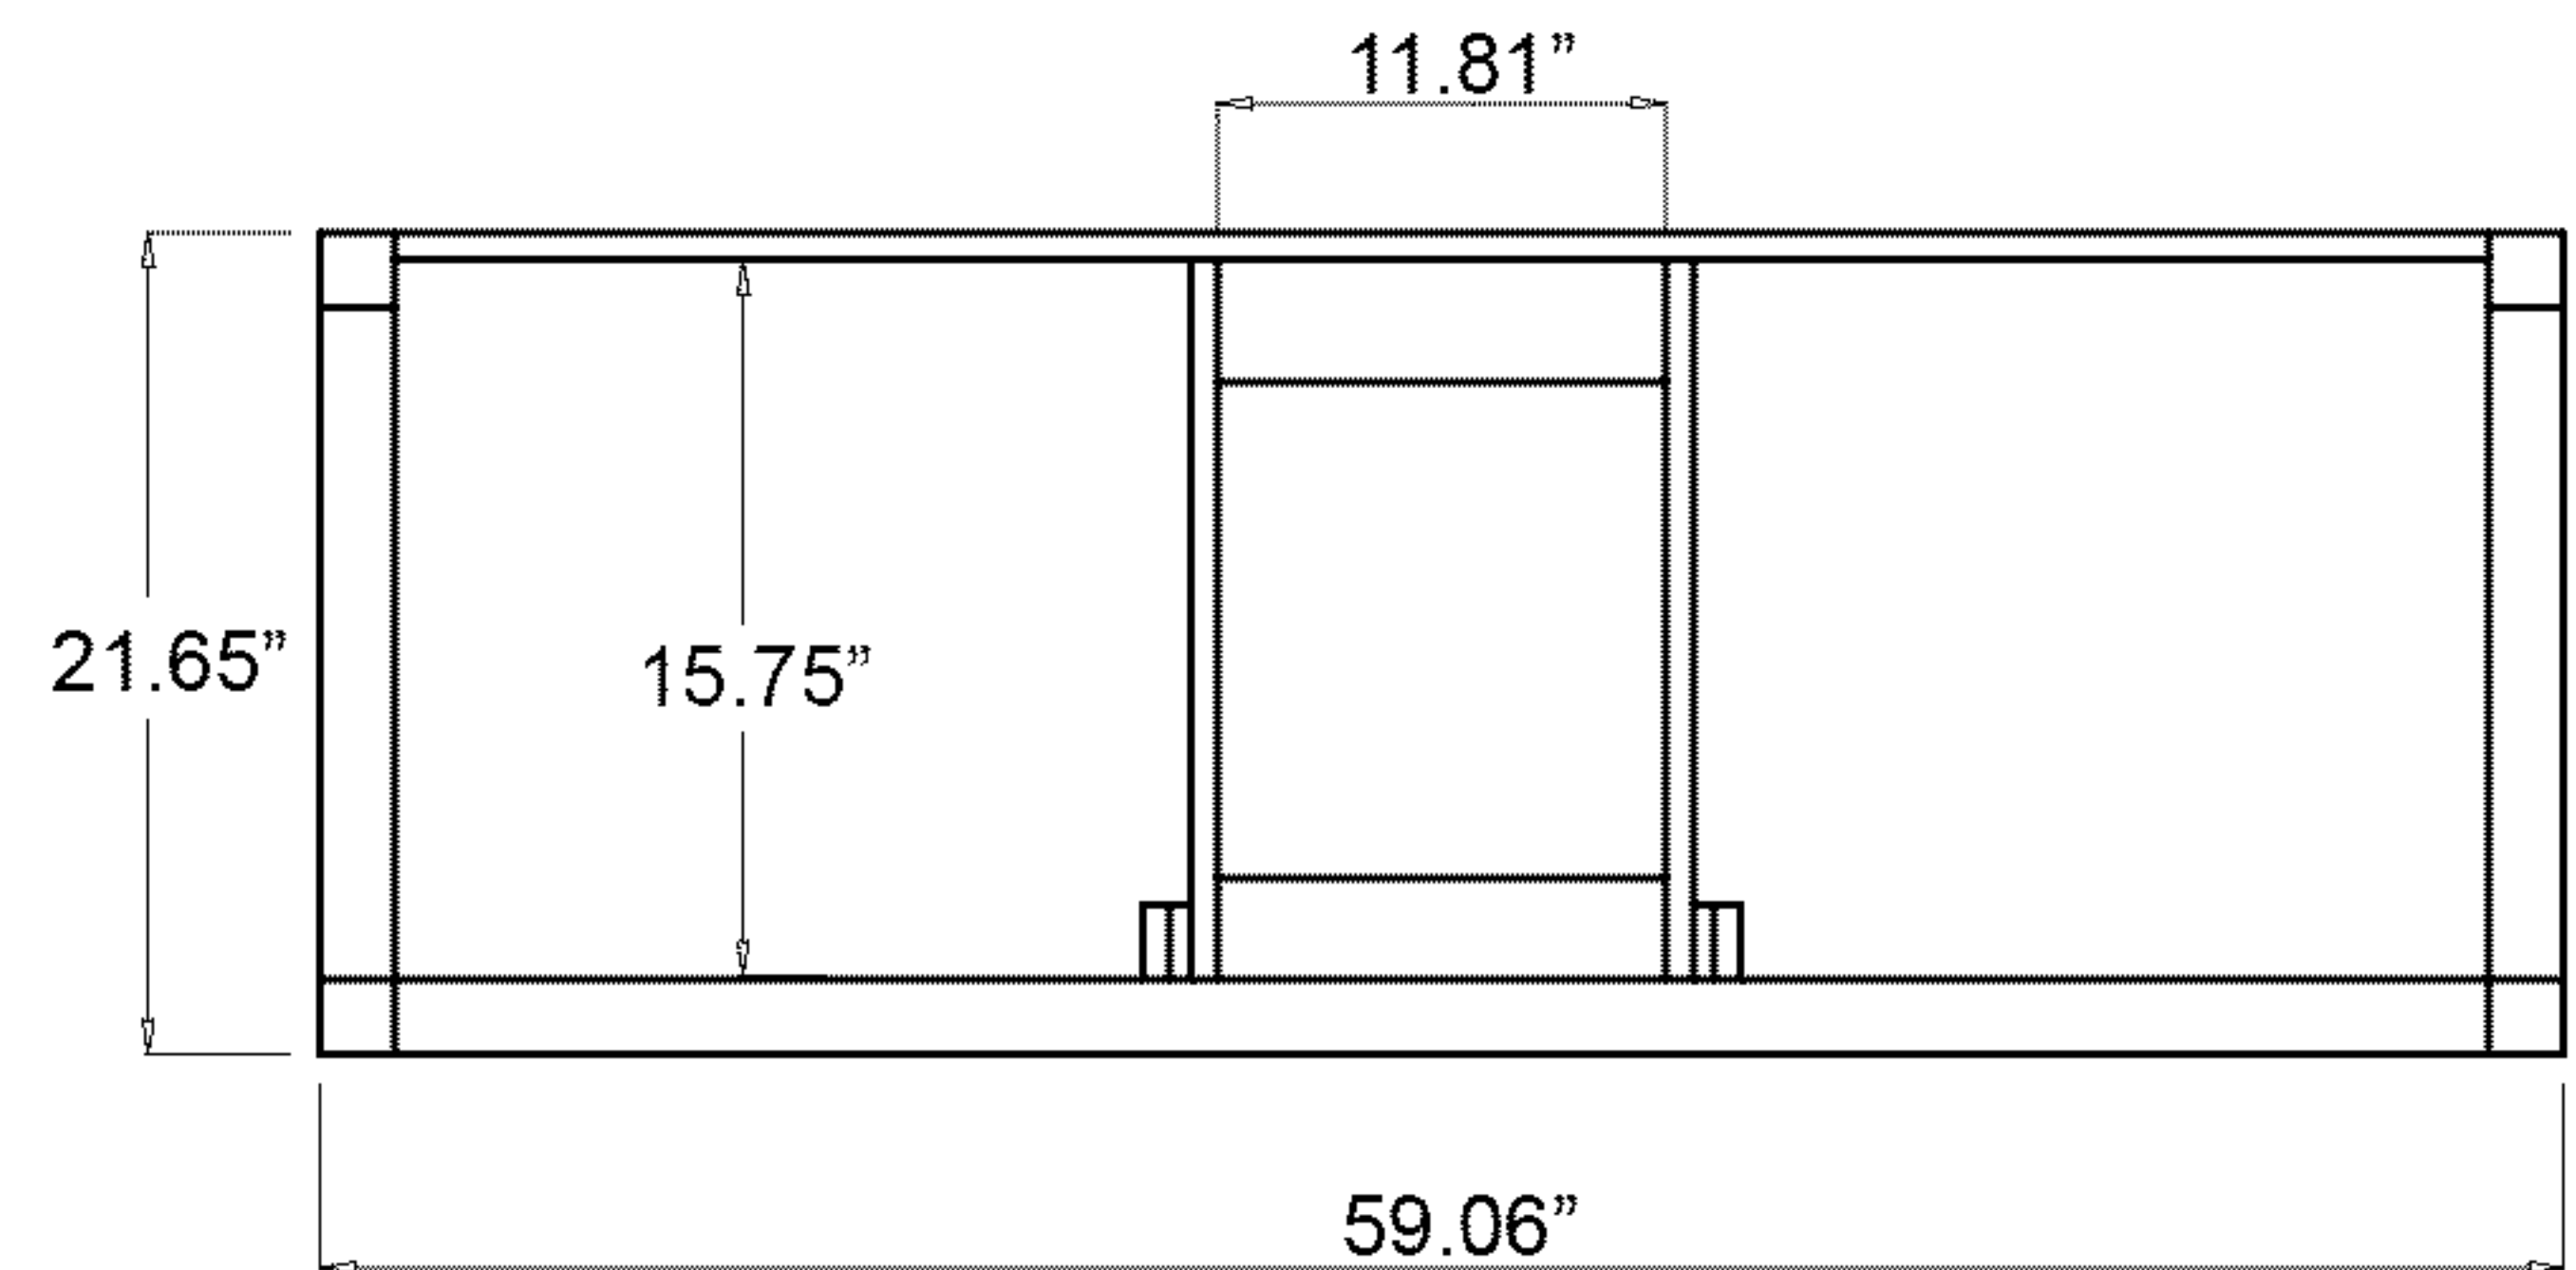

Front View

Side View

Back Panel

Top View

Virtu USA vanities are hand-crafted and may vary with a minor manufacturing tolerance.

Natural stone characteristics are very subjective and may vary with natural veining, crystallization and lining.