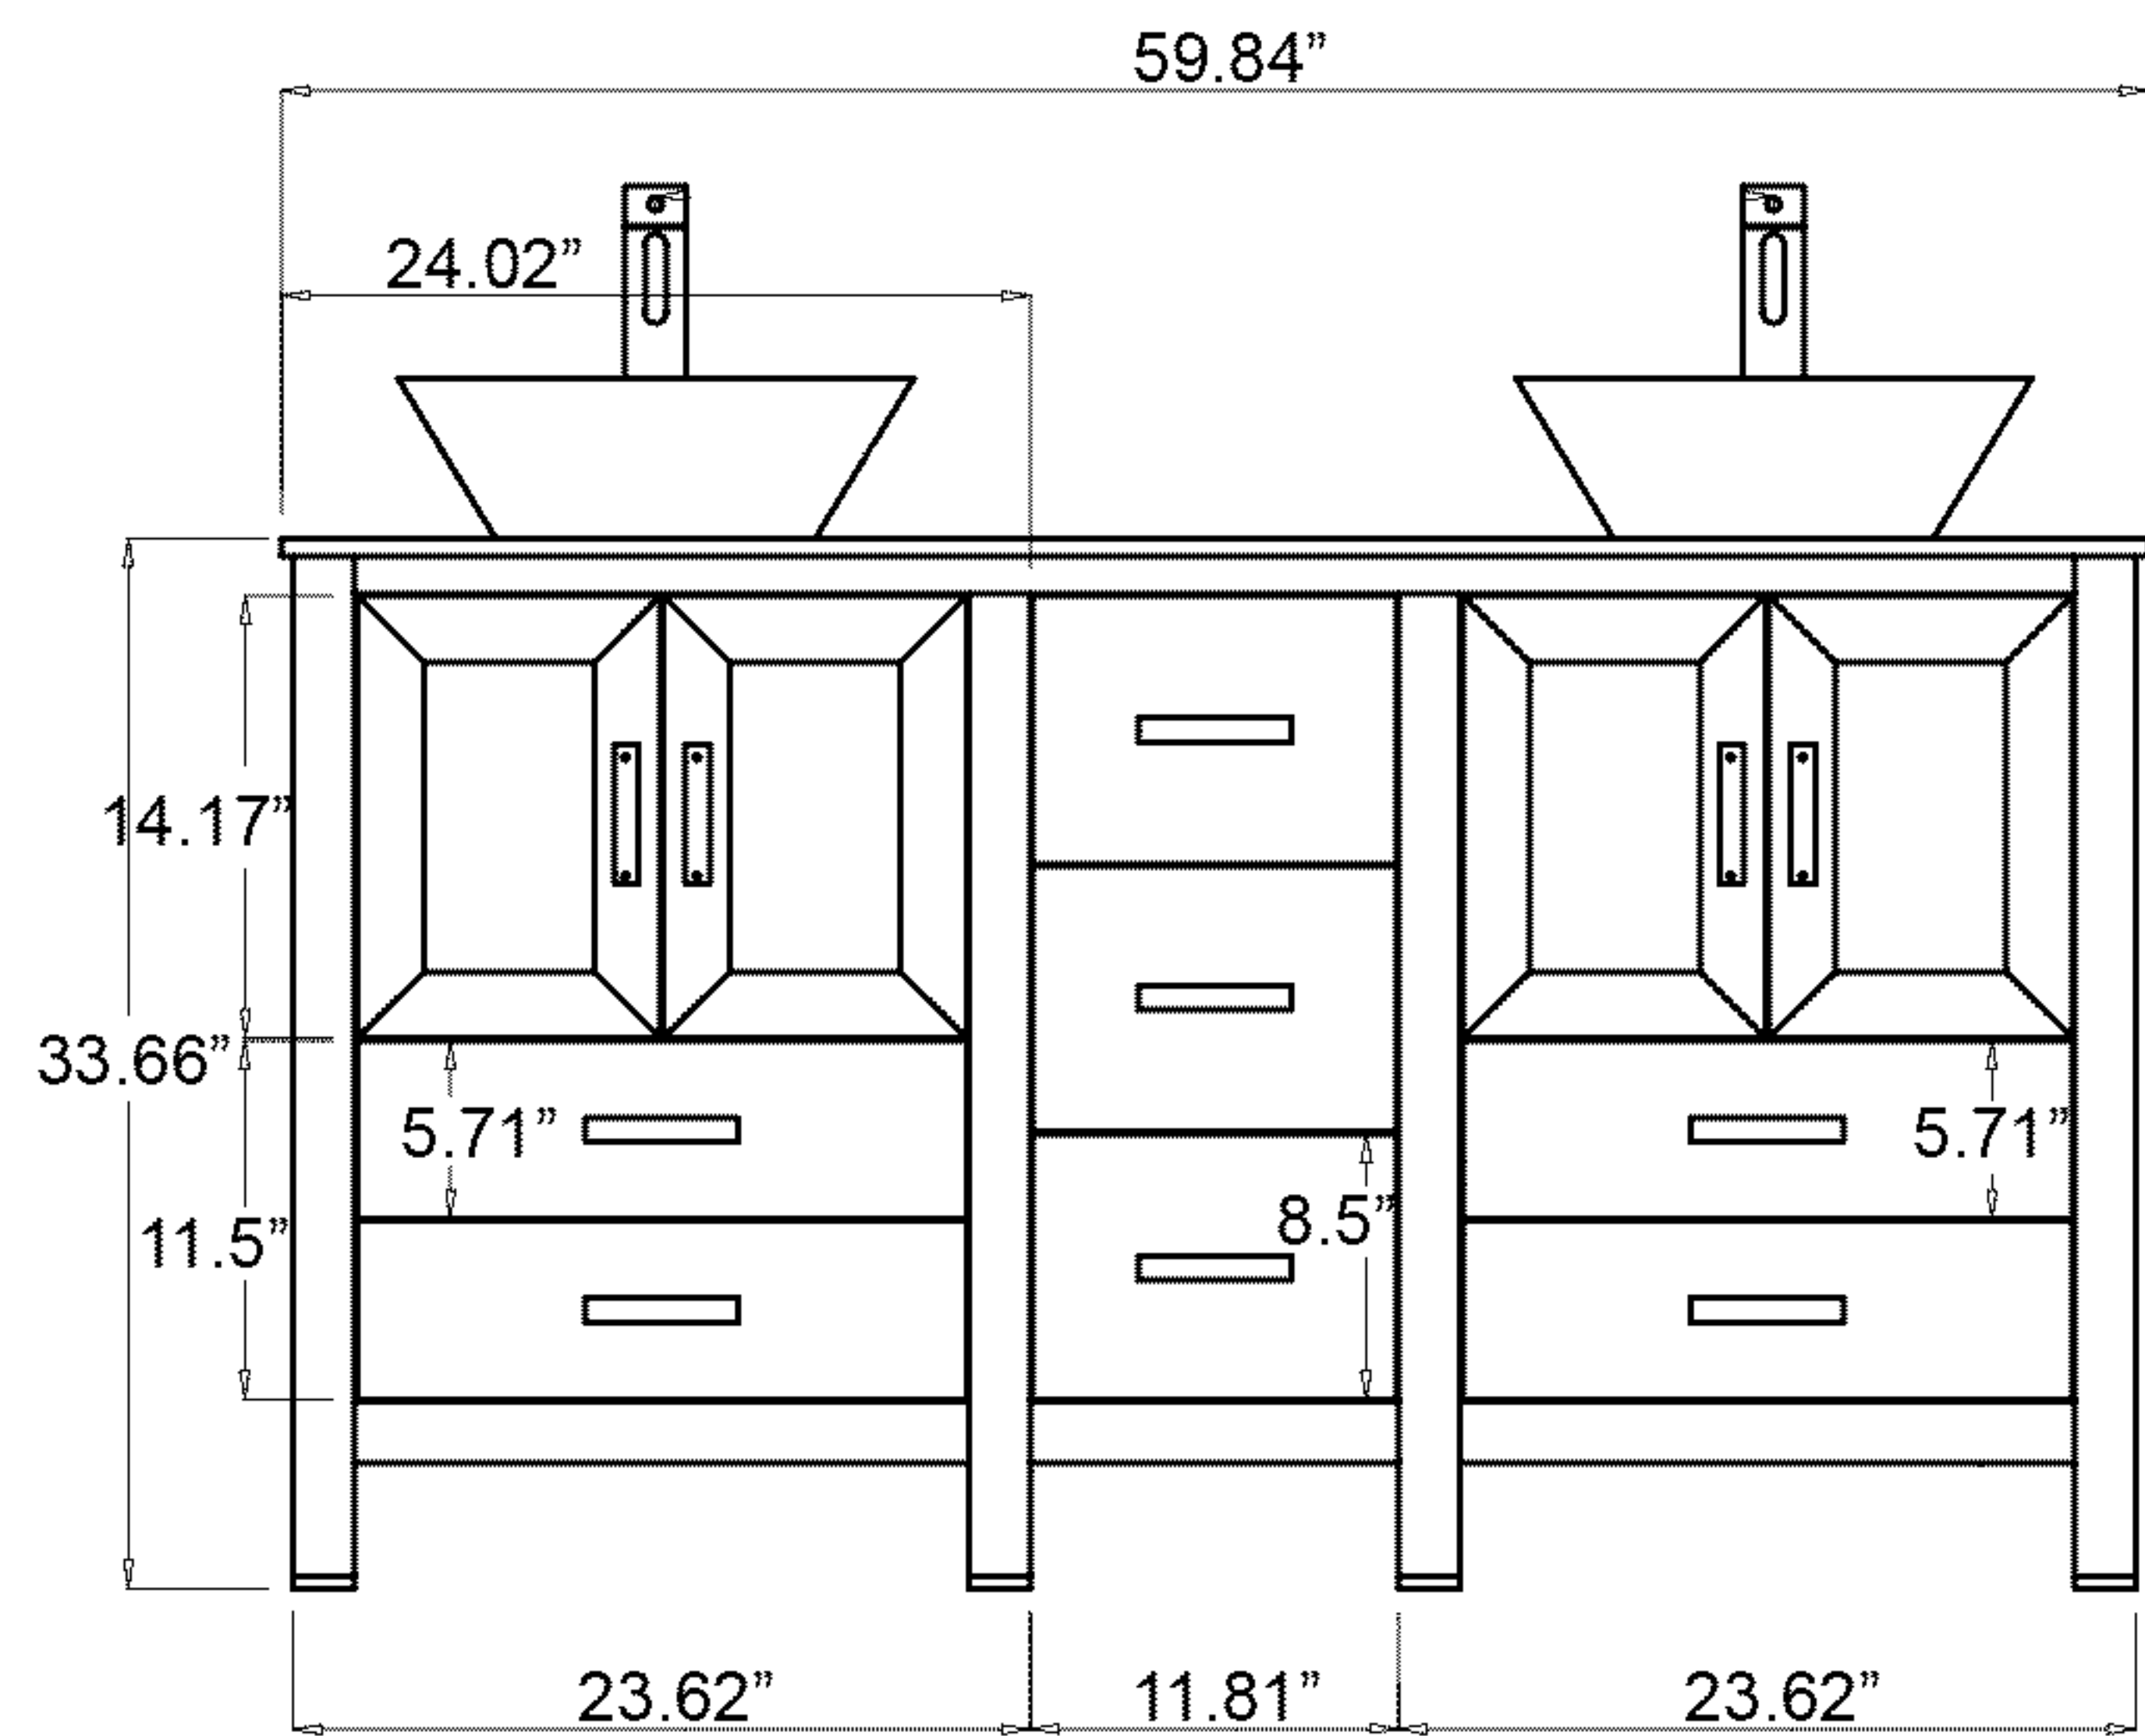

Front View

Side View

Back Panel

Top View

Virtu USA vanities are hand-crafted and may vary with a minor manufacturing tolerance.

Natural stone characteristics are very subjective and may vary with natural veining, crystallization and lining.