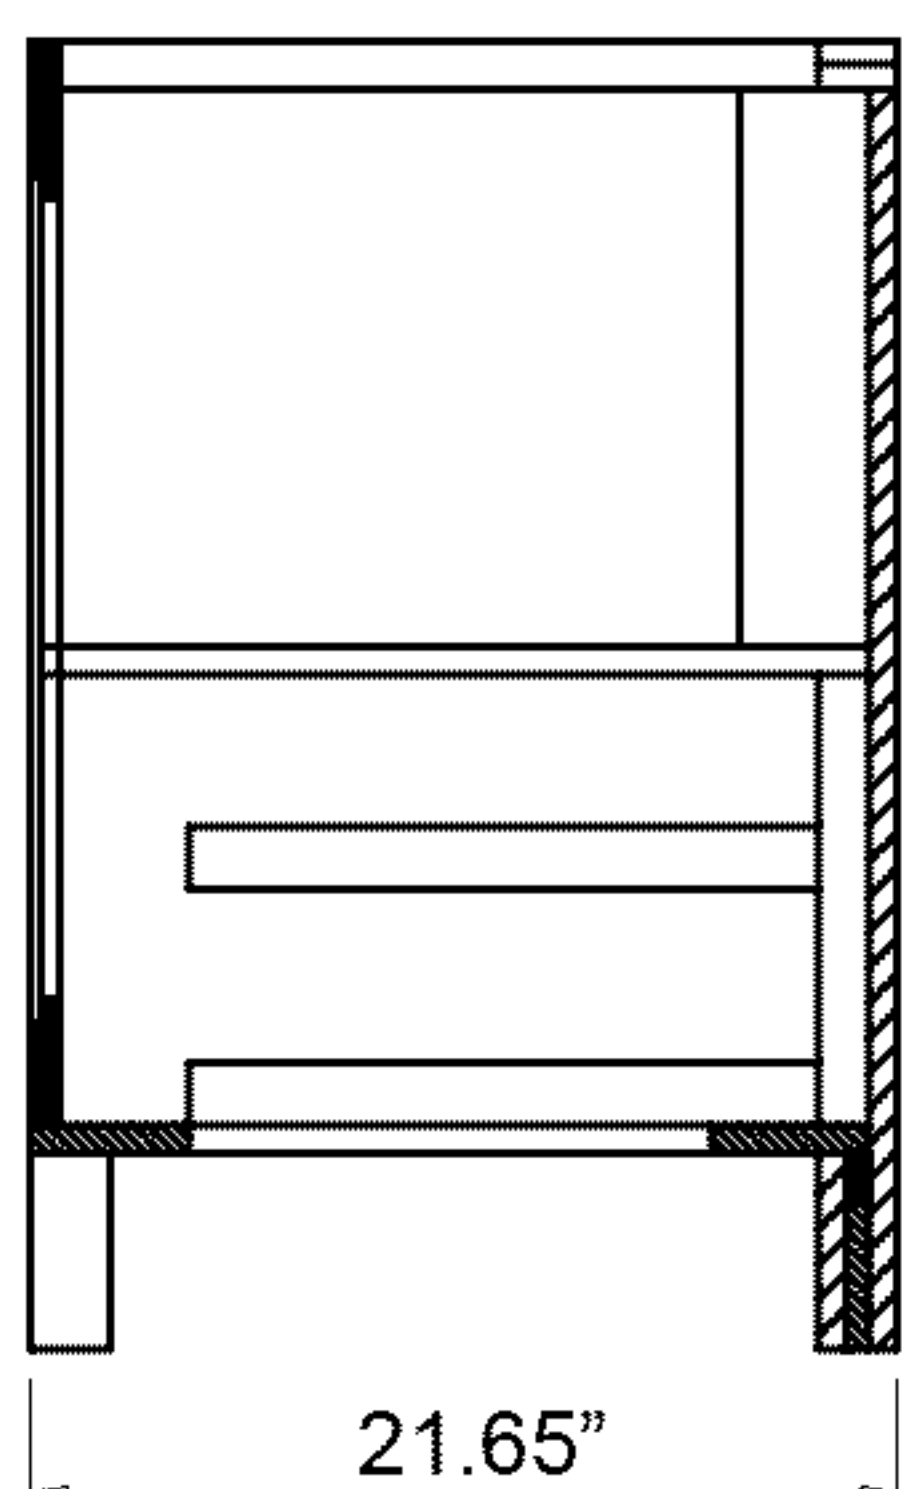

Front View

Side View

Back Panel

Top View

Virtu USA vanities are hand-crafted and may vary with a minor manufacturing tolerance.

Natural stone characteristics are very subjective and may vary with natural veining, crystallization and lining.