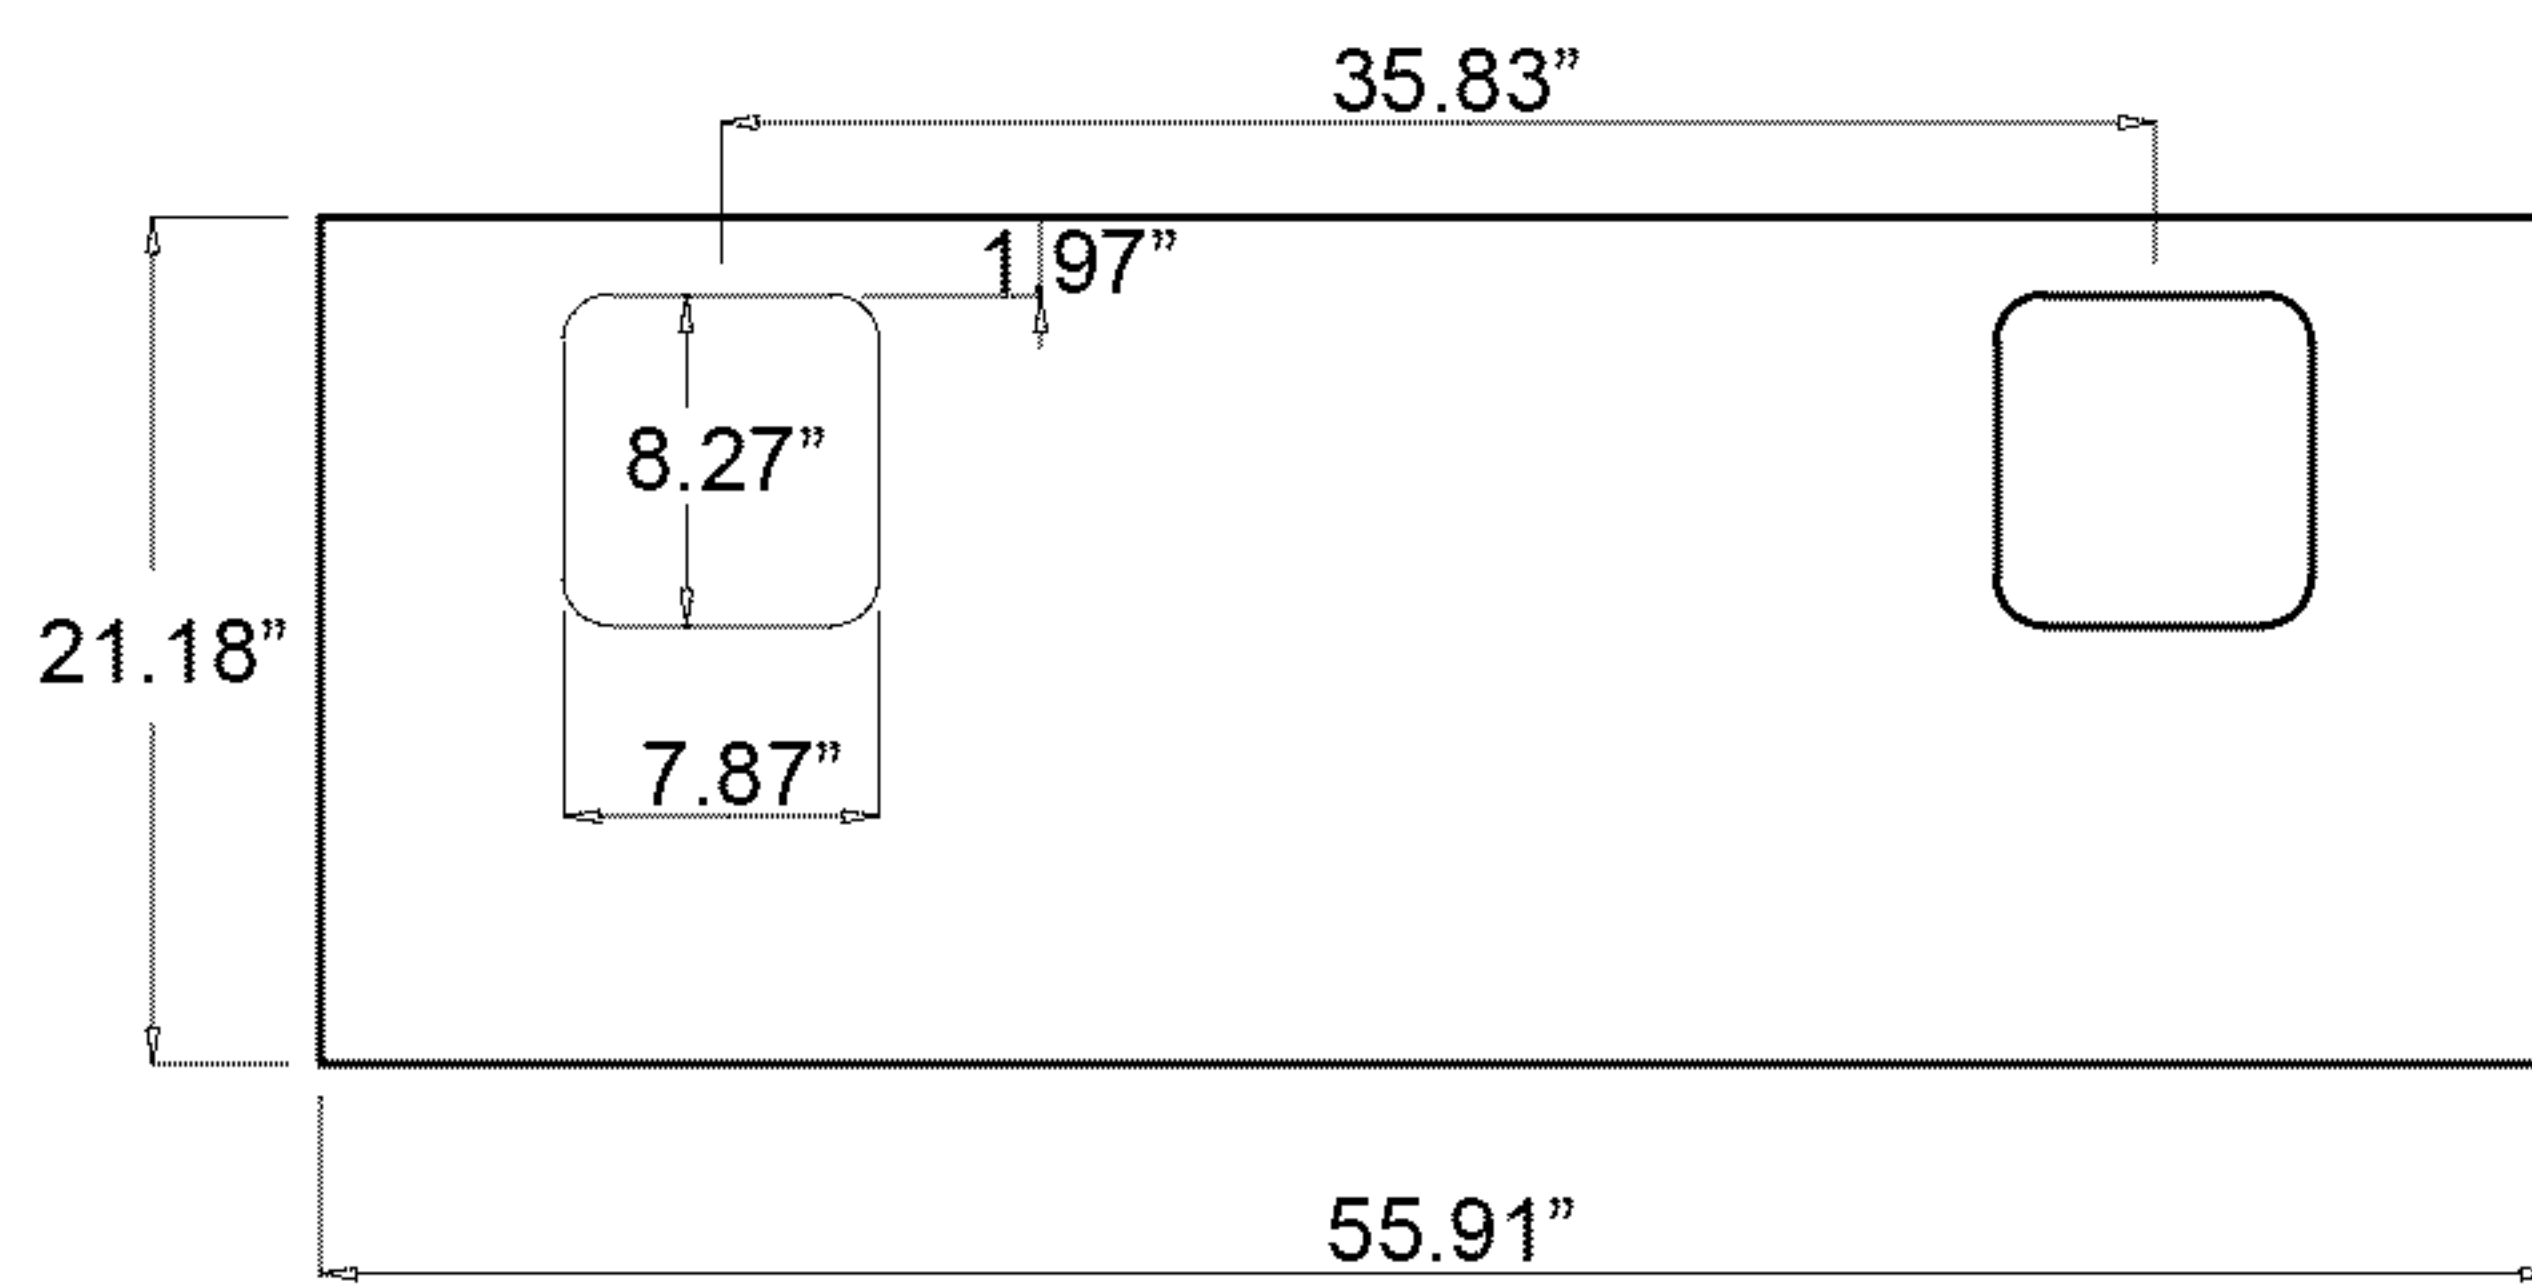

Front View

Side View

Back Panel

Top View

Virtu USA vanities are hand-crafted and may vary with a minor manufacturing tolerance.

Natural stone characteristics are very subjective and may vary with natural veining, crystallization and lining.