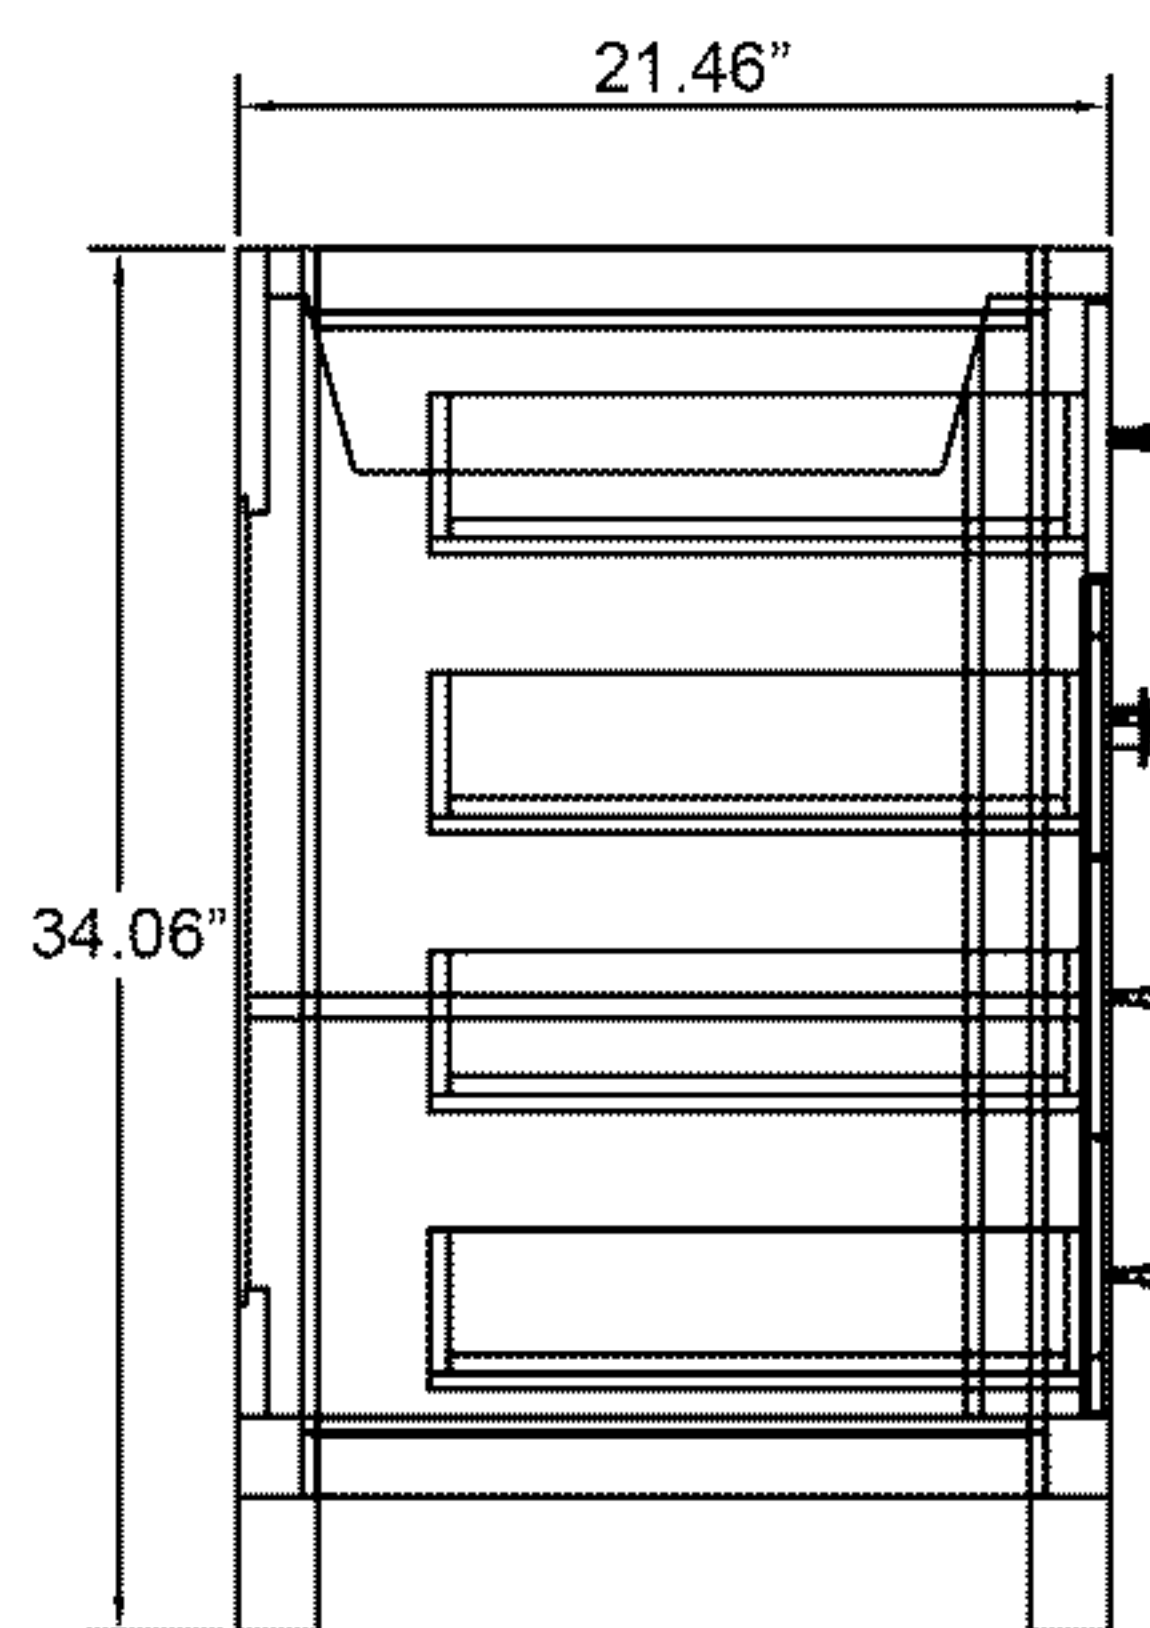

VIRTUUSA

Caroline Parkway 78" MD-2178

- -Check your product package for the "list of standard accessories" and make sure all the accessories in the list are included; if there is a defect/missing parts; please contact the local dealer immediately.
- -DO NOT let anything sharp puncture, scrape, or scratch the cabinet surface.
- -DO NOT leave any part of the cabinet under direct sunlight; it will cause partial aberrations in the cabinet color.
- -DO NOT place hot items on the surface of cabinet directly; insulate with a cushion, if needed.
- -DO NOT expose the surface of the cabinet to corrosive liquids, such as: alcohol, banana oil, gasoline, nail polish, acids, alkali, etc.

Side View

Virtu USA vanities are hand-crafted and may vary with a minor manufacturing tolerance.

Natural stone characteristics are very subjective and may vary with natural veining, crystallization and lining.

kitchensource.com

1.800.667.8721