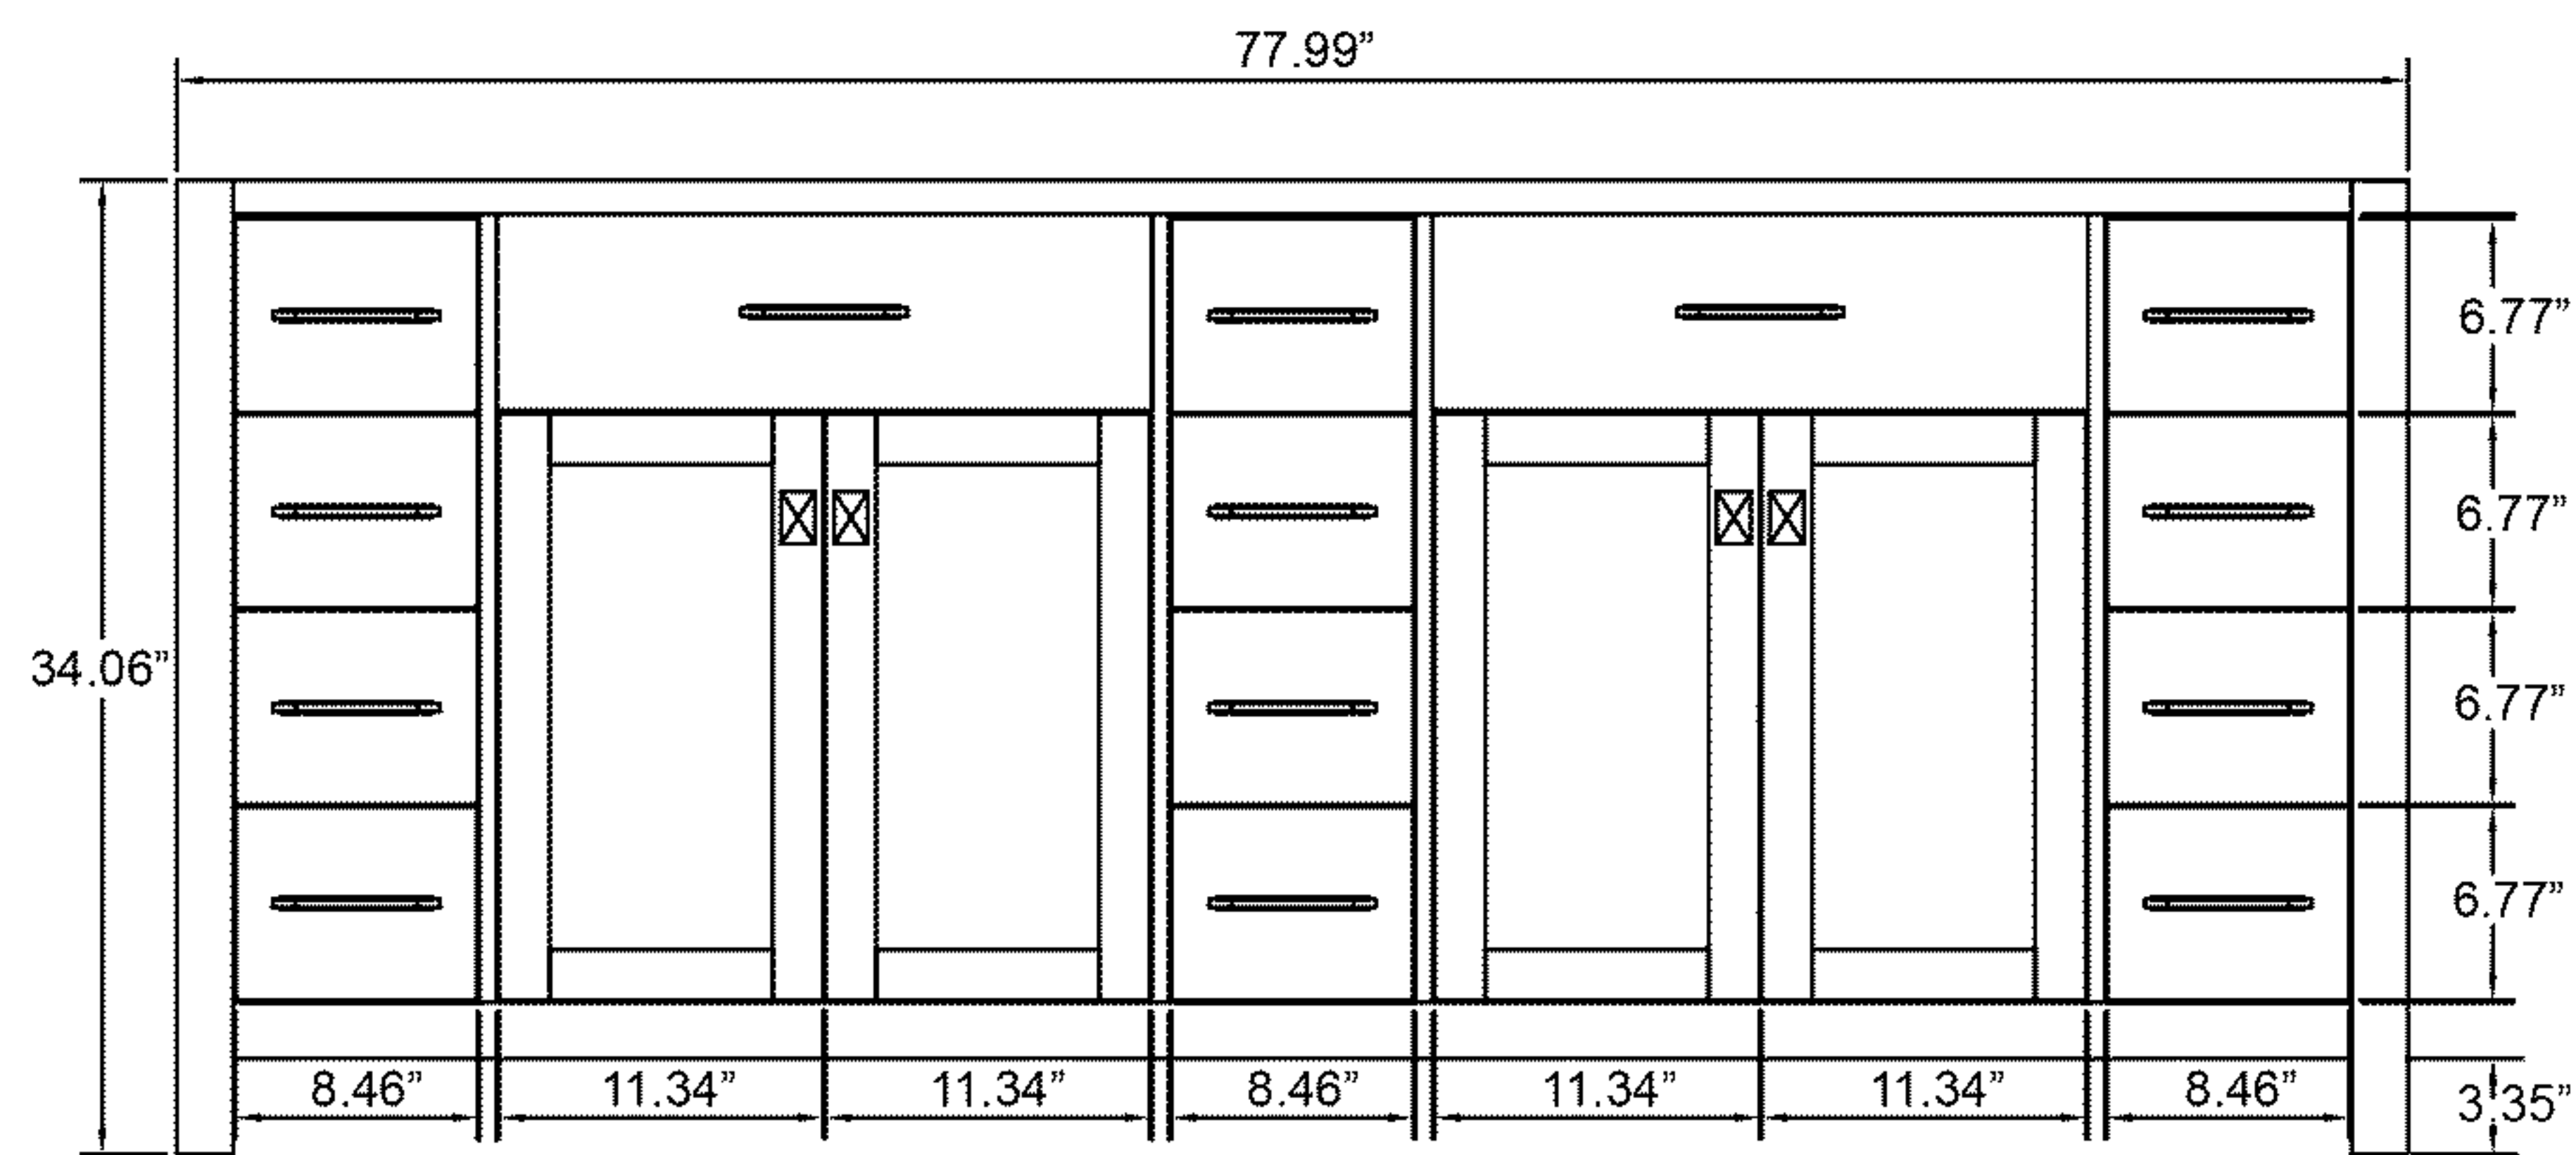

VIRTUUSA

Caroline Parkway 78" MD-2178

- Check your product package for the "list of standard accessories" and make sure all the accessories in the list are included; if there is a defect/missing parts; please contact the local dealer immediately.
- DO NOT let anything sharp puncture, scrape, or scratch the cabinet surface.
- DO NOT leave any part of the cabinet under direct sunlight; it will cause partial aberrations in the cabinet color.
- DO NOT place hot items on the surface of cabinet directly; insulate with a cushion, if needed.
- DO NOT expose the surface of the cabinet to corrosive liquids, such as: alcohol, banana oil, gasoline, nail polish, acids, alkali, etc.