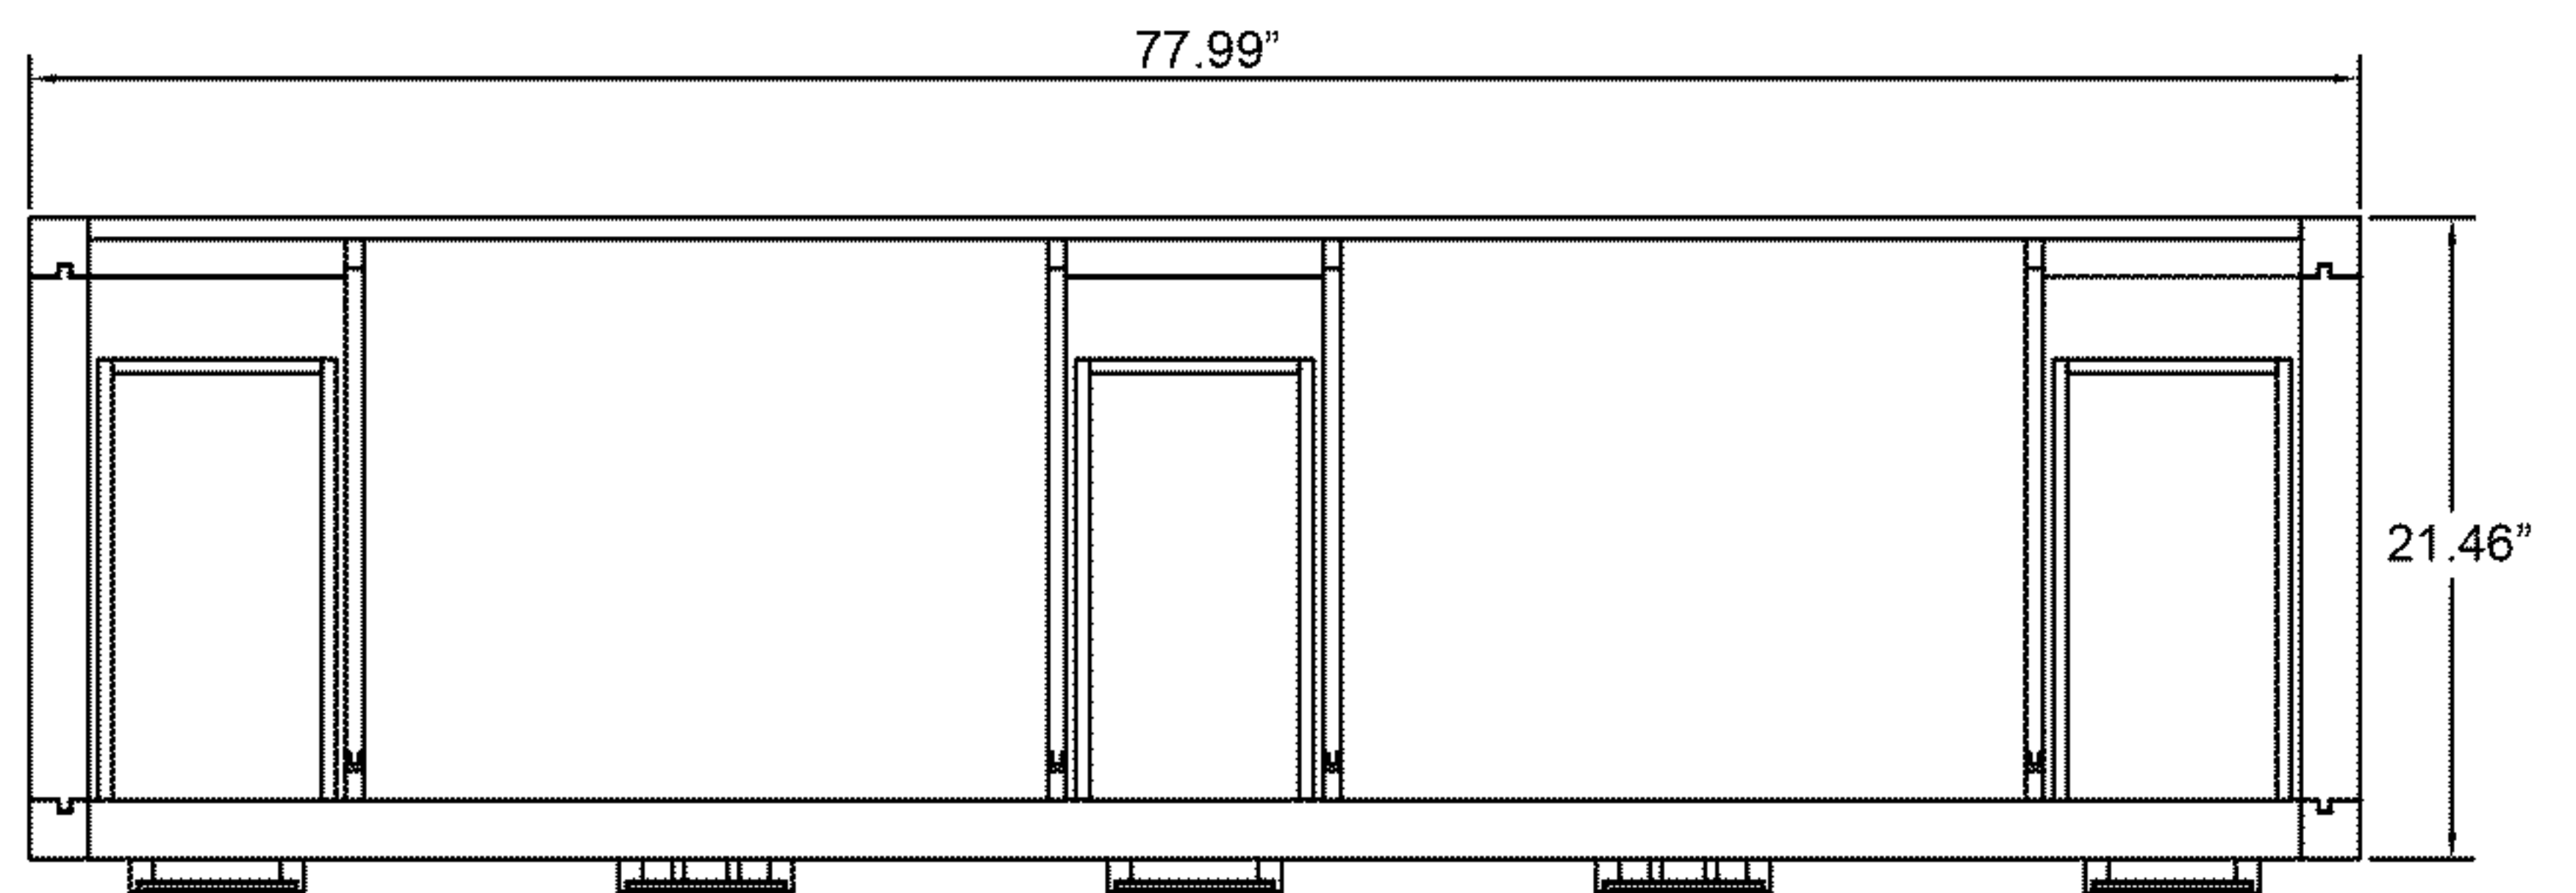

Top View

Virtu USA vanities are hand-crafted and may vary with a minor manufacturing tolerance.

Natural stone characteristics are very subjective and may vary with natural veining, crystallization and lining.

kitchensource.com

1.800.667.8721