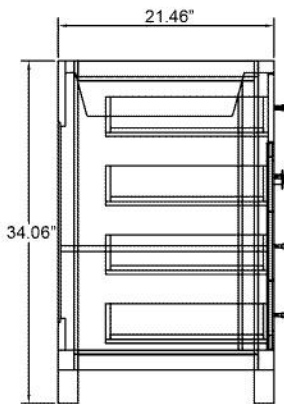

VIRTUUSA

Caroline Parkway 72" MD-2172

- -Check your product package for the "list of standard accessories" and make sure all the accessories in the list are included; if there is a defect/missing parts; please contact the local dealer immediately.
- -DO NOT let anything sharp puncture, scrape, or scratch the cabinet surface.
- -DO NOT leave any part of the cabinet under direct sunlight; it will cause partial aberrations in the cabinet color.
- -DO NOT place hot items on the surface of cabinet directly; insulate with a cushion, if needed.
- -DO NOT expose the surface of the cabinet to corrosive liquids, such as: alcohol, banana oil, gasoline, nail polish, acids, alkali, etc.

Side View

*Virtu USA vanities are hand-crafted and may vary with a minor manufacturing tolerance.
Natural stone characteristics are very subjective and may vary with natural veining, crystallization and lining.*