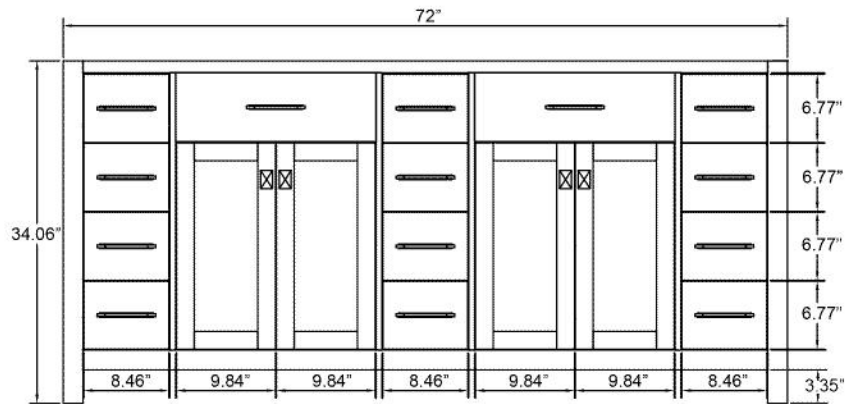

VIRTUUSA

Caroline Parkway 72" MD-2172

- Check your product package for the "list of standard accessories" and make sure all the accessories in the list are included; if there is a defect/missing parts; please contact the local dealer immediately.
- DO NOT let anything sharp puncture, scrape, or scratch the cabinet surface.
- DO NOT leave any part of the cabinet under direct sunlight; it will cause partial aberrations in the cabinet color.
- DO NOT place hot items on the surface of cabinet directly; insulate with a cushion, if needed.
- DO NOT expose the surface of the cabinet to corrosive liquids, such as: alcohol, banana oil, gasoline, nail polish, acids, alkali, etc.