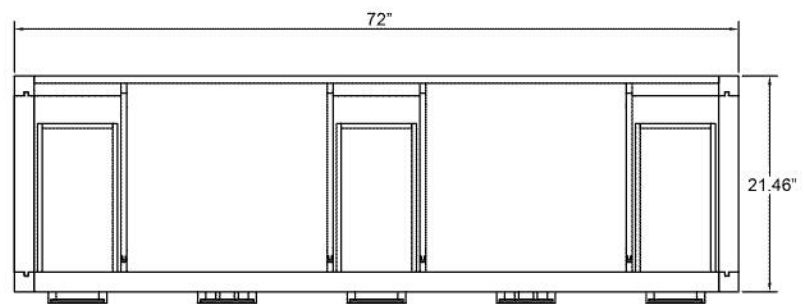

Top View

*Virtu USA vanities are hand-crafted and may vary with a minor manufacturing tolerance.
Natural stone characteristics are very subjective and may vary with natural veining, crystallization and lining.*