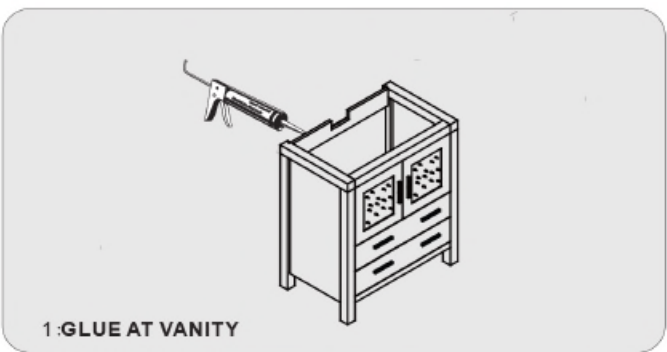

Confidential : A

SKU:KS-70068

SIZE:900x460x880mm

PROHIBIT COPY

REQUIRED TOOLS

DRAWER SLIDER ATTACHMENT AND DETACHMENT

INSTALLATION AND ADJUSTMENT OF HINGES

INSTALLATION PROCESS