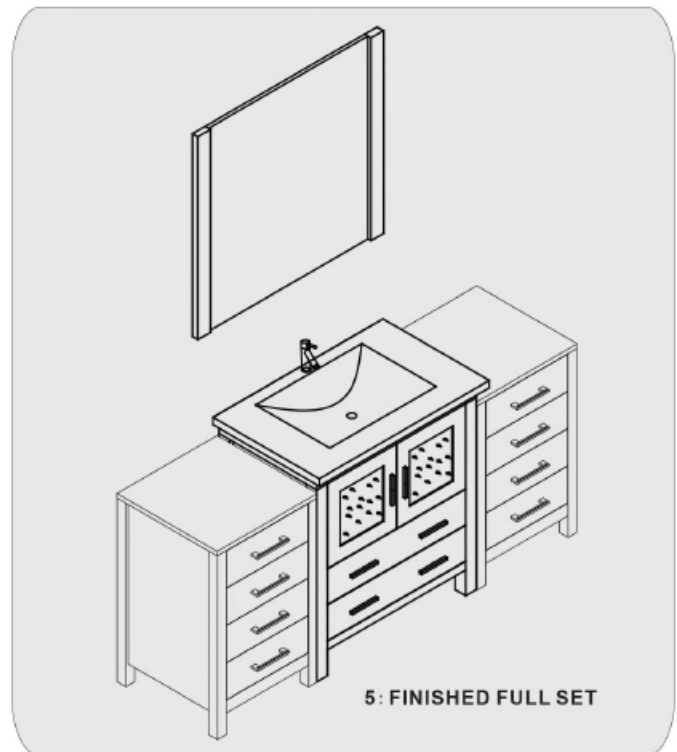

PACKING LIST

Main cabinet/1

Mirror/2

top/3

POP UP+Drain pipe/4

FAUCET/5

Install screw/6

INSTALLATION INSTRUCTIONS

Confidential : A

SKU:KS-70068

SIZE:900x460x880mm

PROHIBIT COPY

REQUIRED TOOLS

DRAWER SLIDER ATTACHMENT AND DETACHMENT

INSTALLATION AND ADJUSTMENT OF HINGES

INSTALLATION PROCESS

INSTALLATION INSTRUCTIONS

Confidentialal : A

SKU: KS-70068

SIZE: 900x460x880mm

PROHIBIT COPY

kitchensource.com
1.800.667.8721

PACKING LIST

INSTALLATION PROCESS