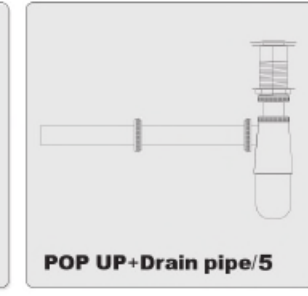

Confidential : A

SKU:KS-70068

SIZE:900x460x880mm

PROHIBIT COPY

REQUIRED TOOLS

DRAWER SLIDER ATTACHMENT AND DETACHMENT

INSTALLATION AND ADJUSTMENT OF HINGES

INSTALLATION PROCESS

INSTALLATION INSTRUCTIONS

Confidentialal : A

SKU: KS-70068

SIZE: 900x460x880mm

PROHIBIT COPY

kitchensource.com
1.800.667.8721

PACKING LIST

INSTALLATION PROCESS