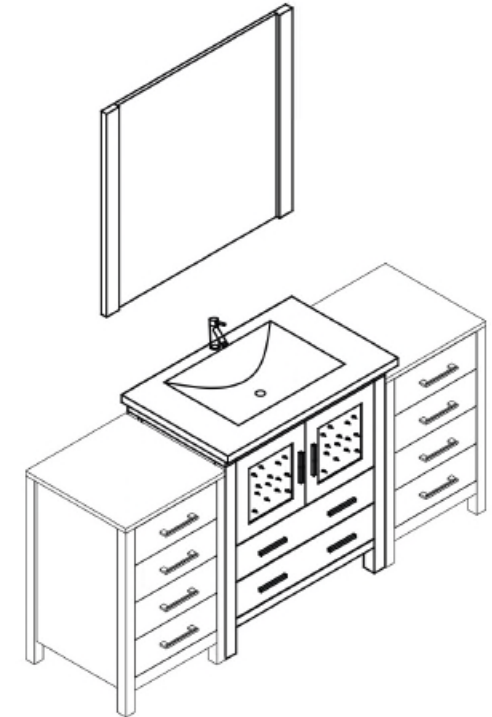

INSTALLATION INSTRUCTIONS

Confidential : A

SKU:KS-70068

SIZE: 900x460x880mm

kitchensource.com
1.800.667.8721

- Prior to installation please check received items against the Packing List . please report any missing items to your local dealer immediately.
- Protect all surfaces from sharp objects, high hert sources,direct prolonged sunlight and chemical hazards.
- Professional installation recommended.

PACKING LIST

Main cabinet/1

Mirror/2

top/3

POP UP+Drain pipe/4

FAUCET/5

Install screw/6

INSTALLATION INSTRUCTIONS

Confidential : A

SKU:KS-70068

SIZE:900x460x880mm

PROHIBIT COPY

REQUIRED TOOLS

DRAWER SLIDER ATTACHMENT AND DETACHMENT

INSTALLATION AND ADJUSTMENT OF HINGES

INSTALLATION PROCESS