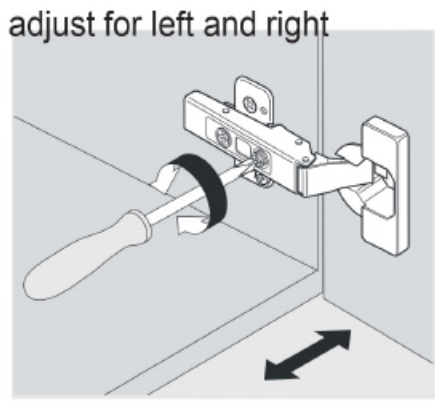

Confidential : A

SKU:KS-70068

SIZE:900x460x880mm

PROHIBIT COPY

REQUIRED TOOLS

DRAWER SLIDER ATTACHMENT AND DETACHMENT

INSTALLATION AND ADJUSTMENT OF HINGES

INSTALLATION PROCESS