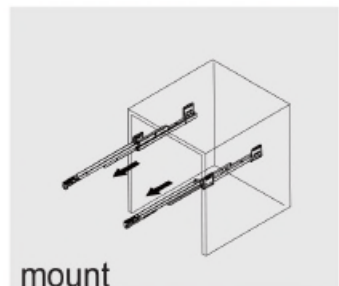

Confidential : A

SKU:KS-70068

SIZE:900x460x880mm

PROHIBIT COPY

REQUIRED TOOLS

DRAWER SLIDER ATTACHMENT AND DETACHMENT

INSTALLATION AND ADJUSTMENT OF HINGES

INSTALLATION PROCESS