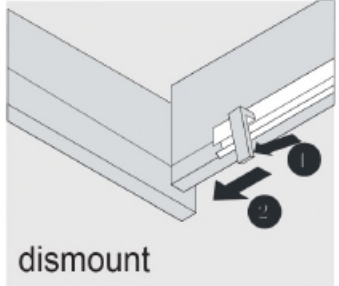

Confidential : A

SKU:KS-70068

SIZE:900x460x880mm

PROHIBIT COPY

REQUIRED TOOLS

DRAWER SLIDER ATTACHMENT AND DETACHMENT

INSTALLATION AND ADJUSTMENT OF HINGES

INSTALLATION PROCESS