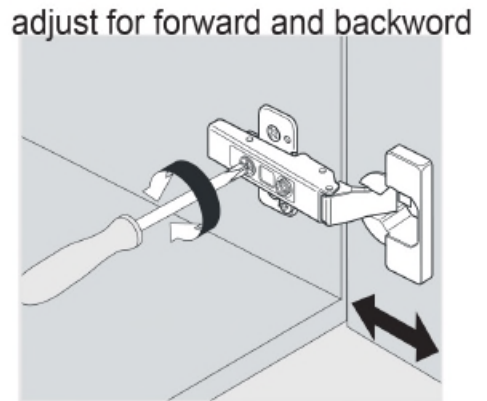

Confidential : A

SKU:KS-70068

SIZE:900x460x880mm

PROHIBIT COPY

REQUIRED TOOLS

DRAWER SLIDER ATTACHMENT AND DETACHMENT

INSTALLATION AND ADJUSTMENT OF HINGES

INSTALLATION PROCESS