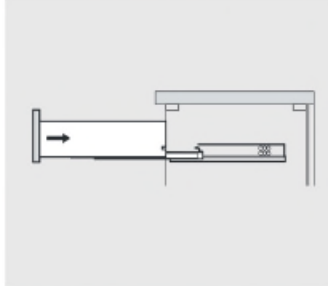

Confidential : A

SKU:KS-70068

SIZE:900x460x880mm

PROHIBIT COPY

REQUIRED TOOLS

DRAWER SLIDER ATTACHMENT AND DETACHMENT

INSTALLATION AND ADJUSTMENT OF HINGES

INSTALLATION PROCESS

INSTALLATION INSTRUCTIONS

Confidentialal : A

SKU: KS-70068

SIZE: 900x460x880mm

PROHIBIT COPY

kitchensource.com
1.800.667.8721

PACKING LIST

INSTALLATION PROCESS