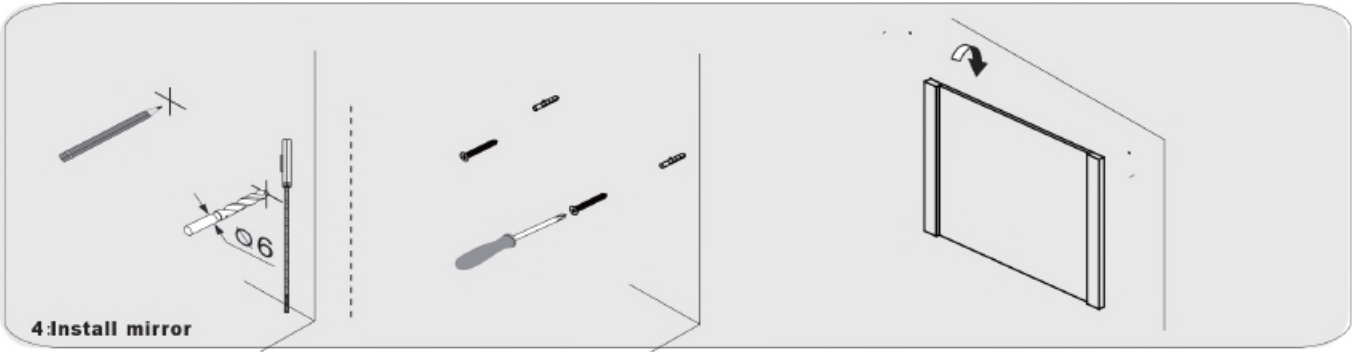

Confidential : A

SKU:KS-70068

SIZE:900x460x880mm

PROHIBIT COPY

REQUIRED TOOLS

DRAWER SLIDER ATTACHMENT AND DETACHMENT

INSTALLATION AND ADJUSTMENT OF HINGES

INSTALLATION PROCESS

INSTALLATION INSTRUCTIONS

Confidentialal : A

SKU: KS-70068

SIZE: 900x460x880mm

PROHIBIT COPY

kitchensource.com
1.800.667.8721

PACKING LIST

INSTALLATION PROCESS