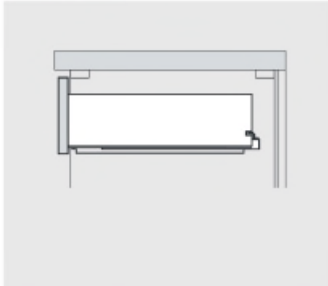

Confidential : A

SKU:KS-70068

SIZE:900x460x880mm

PROHIBIT COPY

REQUIRED TOOLS

DRAWER SLIDER ATTACHMENT AND DETACHMENT

INSTALLATION AND ADJUSTMENT OF HINGES

INSTALLATION PROCESS

INSTALLATION INSTRUCTIONS

Confidentialal : A

SKU: KS-70068

SIZE: 900x460x880mm

PROHIBIT COPY

kitchensource.com
1.800.667.8721

PACKING LIST

INSTALLATION PROCESS