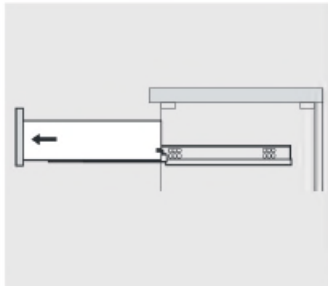

Confidential : A

SKU:KS-70068

SIZE:900x460x880mm

PROHIBIT COPY

REQUIRED TOOLS

DRAWER SLIDER ATTACHMENT AND DETACHMENT

INSTALLATION AND ADJUSTMENT OF HINGES

INSTALLATION PROCESS

INSTALLATION INSTRUCTIONS

Confidentialal : A

SKU: KS-70068

SIZE: 900x460x880mm

PROHIBIT COPY

kitchensource.com
1.800.667.8721

PACKING LIST

INSTALLATION PROCESS