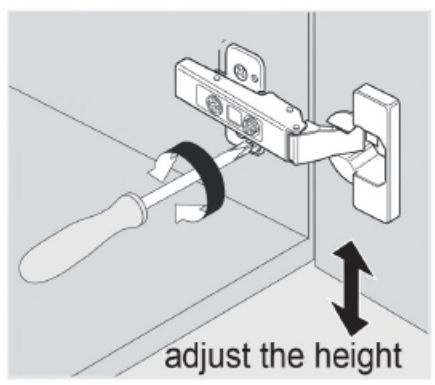

Confidential : A

SKU:KS-70068

SIZE:900x460x880mm

PROHIBIT COPY

REQUIRED TOOLS

DRAWER SLIDER ATTACHMENT AND DETACHMENT

INSTALLATION AND ADJUSTMENT OF HINGES

INSTALLATION PROCESS