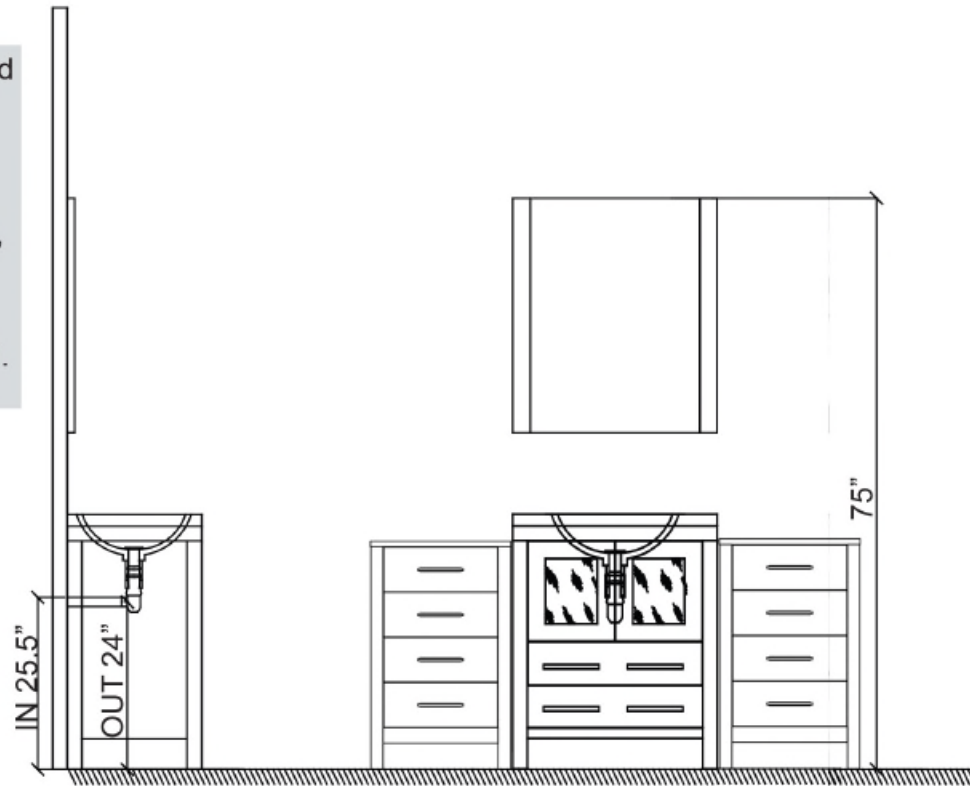

INSTALLATION INSTRUCTIONS

Confidential : A

SKU:KS-70068

SIZE: 900x460x880mm

kitchensource.com
1.800.667.8721

- Prior to installation please check received items against the Packing List . please report any missing items to your local dealer immediately.
- Protect all surfaces from sharp objects, high hert sources,direct prolonged sunlight and chemical hazards.
- Professional installation recommended.

PACKING LIST

Main cabinet/1

Mirror/2

top/3

POP UP+Drain pipe/4

FAUCET/5

Install screw/6

INSTALLATION INSTRUCTIONS

Confidential : A

SKU:KS-70068

SIZE:900x460x880mm

PROHIBIT COPY

REQUIRED TOOLS

DRAWER SLIDER ATTACHMENT AND DETACHMENT

INSTALLATION AND ADJUSTMENT OF HINGES

INSTALLATION PROCESS

INSTALLATION INSTRUCTIONS

Confidentialal : A

SKU: KS-70068

SIZE: 900x460x880mm

PROHIBIT COPY

kitchensource.com
1.800.667.8721

PACKING LIST

INSTALLATION PROCESS