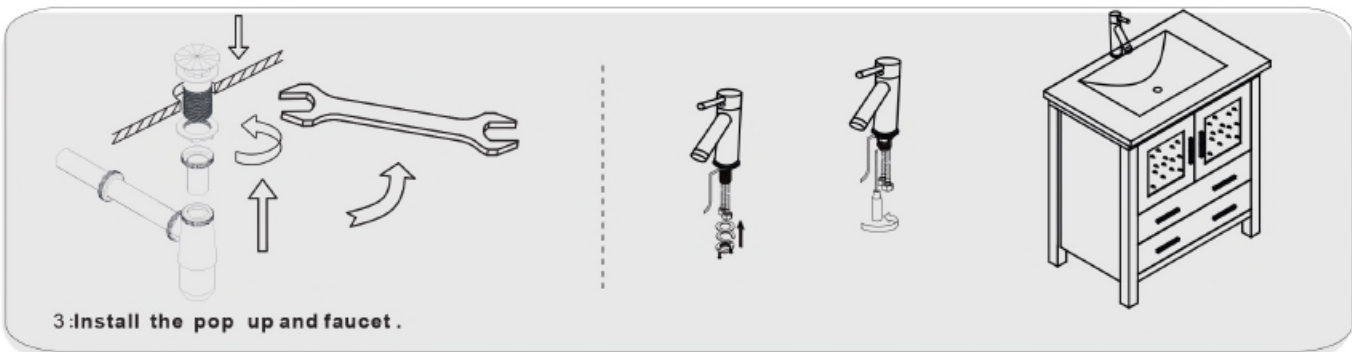

Confidential : A

SKU:KS-70068

SIZE:900x460x880mm

PROHIBIT COPY

REQUIRED TOOLS

DRAWER SLIDER ATTACHMENT AND DETACHMENT

INSTALLATION AND ADJUSTMENT OF HINGES

INSTALLATION PROCESS

INSTALLATION INSTRUCTIONS

Confidentialal : A

SKU: KS-70068

SIZE: 900x460x880mm

PROHIBIT COPY

kitchensource.com
1.800.667.8721

PACKING LIST

INSTALLATION PROCESS