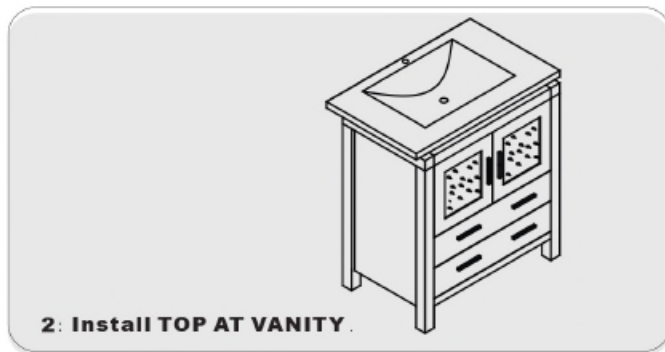

PACKING LIST

Main cabinet/1

Mirror/2

top/3

POP UP+Drain pipe/4

FAUCET/5

Install screw/6

INSTALLATION INSTRUCTIONS

Confidential : A

SKU:KS-70068

SIZE:900x460x880mm

PROHIBIT COPY

REQUIRED TOOLS

DRAWER SLIDER ATTACHMENT AND DETACHMENT

INSTALLATION AND ADJUSTMENT OF HINGES

INSTALLATION PROCESS

INSTALLATION INSTRUCTIONS

Confidentialal : A

SKU: KS-70068

SIZE: 900x460x880mm

PROHIBIT COPY

kitchensource.com
1.800.667.8721

PACKING LIST

INSTALLATION PROCESS