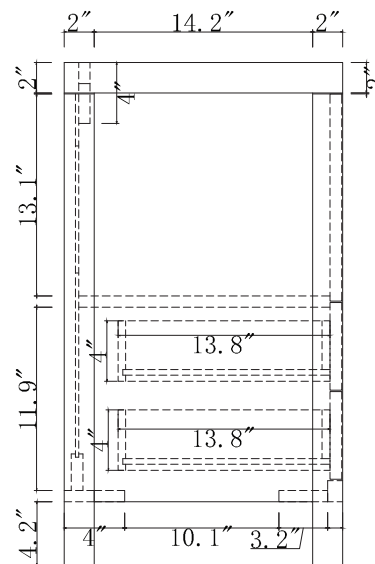

TOP

SIDE

BACK

SPECIFICATIONS

SKU: KS-70032

REV1.13.18

NOTES

Countertops are not shown in these diagrams. (Cabinet Only)
Do not expose the surface of the cabinet to corrosive liquids or direct sunlight.
All dimensions and specifications are approximate and subject to change without notice.