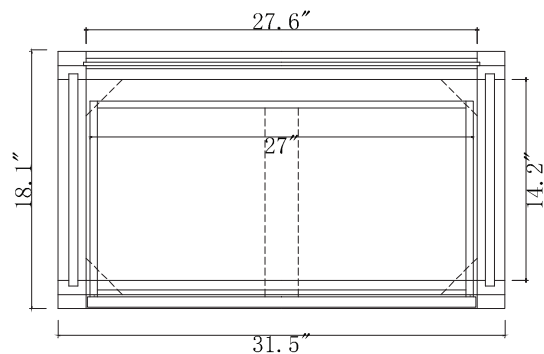

TOP

SIDE

BACK

SPECIFICATIONS

SKU: KS-70032

REV1.13.18

NOTES

Countertops are not shown in these diagrams. (Cabinet Only)
Do not expose the surface of the cabinet to corrosive liquids or direct sunlight.
All dimensions and specifications are approximate and subject to change without notice.