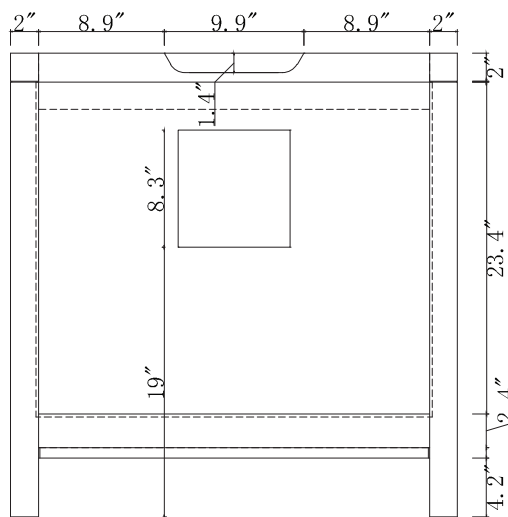

TOP

SIDE

BACK

SPECIFICATIONS

SKU: KS-70032

REV1.13.18

NOTES

Countertops are not shown in these diagrams. (Cabinet Only)
Do not expose the surface of the cabinet to corrosive liquids or direct sunlight.
All dimensions and specifications are approximate and subject to change without notice.