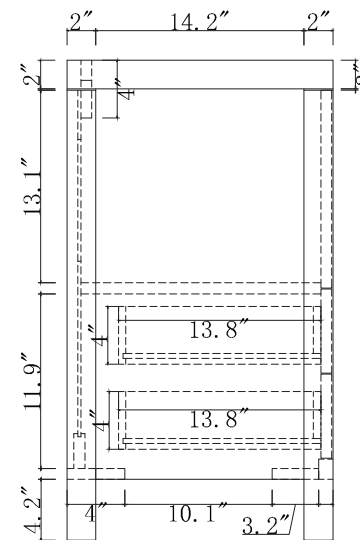

TOP

SIDE

BACK

**SPECIFICATIONS**

**SKU:** KS-70028

REV1.13.18

**NOTES**

Countertops are not shown in these diagrams. (Cabinet Only)  
Do not expose the surface of the cabinet to corrosive liquids or direct sunlight.  
All dimensions and specifications are approximate and subject to change without notice.