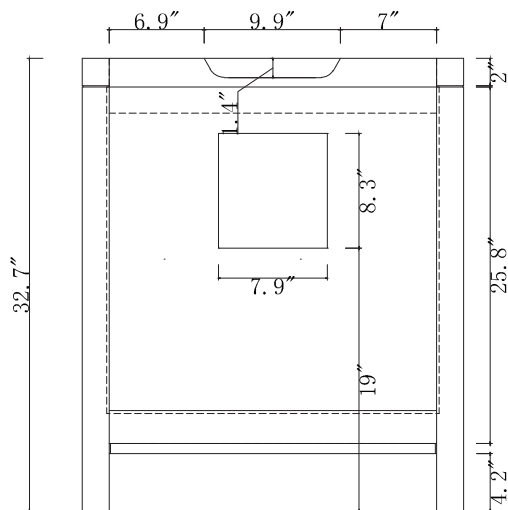

TOP

SIDE

BACK

**SPECIFICATIONS**

**SKU:** KS-70028

REV1.13.18

**NOTES**

Countertops are not shown in these diagrams. (Cabinet Only)  
Do not expose the surface of the cabinet to corrosive liquids or direct sunlight.  
All dimensions and specifications are approximate and subject to change without notice.