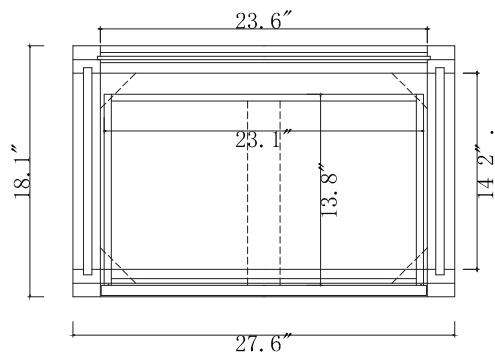

TOP

SIDE

BACK

**SPECIFICATIONS**

**SKU:** KS-70028

REV1.13.18

**NOTES**

Countertops are not shown in these diagrams. (Cabinet Only)  
Do not expose the surface of the cabinet to corrosive liquids or direct sunlight.  
All dimensions and specifications are approximate and subject to change without notice.