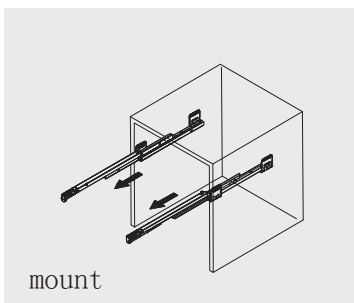

DRAWER SLIDER ATTACHMENT AND DETACHMENT