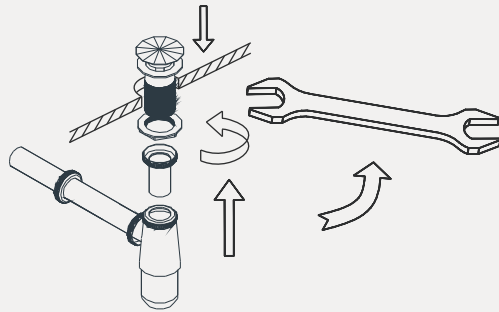

SKU:KS-60048

SIZE:1200x550x850m

PROHIBIT COPY

- Prior to installation please check received items against the Packing List. Please report any missing items to your local dealer immediately.
- Protect all surfaces from sharp objects, high heat sources, direct prolonged sunlight and chemical hazards.
- Professional installation recommended.

PACKING LIST

REQUIRED TOOLS

DRAWER SLIDER ATTACHMENT AND DETACHMENT

INSTALLATION AND ADJUSTMENT OF HINGES

INSTALLATION PROCESS

1: Instal BASIN a

2:GLUE AT VANITY

3: Install TOP AT VANITY .

4:Install the pop up and faucet .

5: Instal mirror

6: FINISHED FULL SET