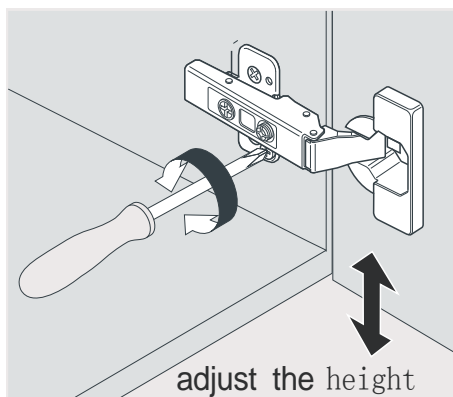

PACKING LIST

REQUIRED TOOLS

DRAWER SLIDER ATTACHMENT AND DETACHMENT

INSTALLATION AND ADJUSTMENT OF HINGES

INSTALLATION PROCESS

1: Instal BASIN a

2:GLUE AT VANITY

3: Install TOP AT VANITY .

4:Install the pop up and faucet .

5: Instal mirror

6: FINISHED FULL SET