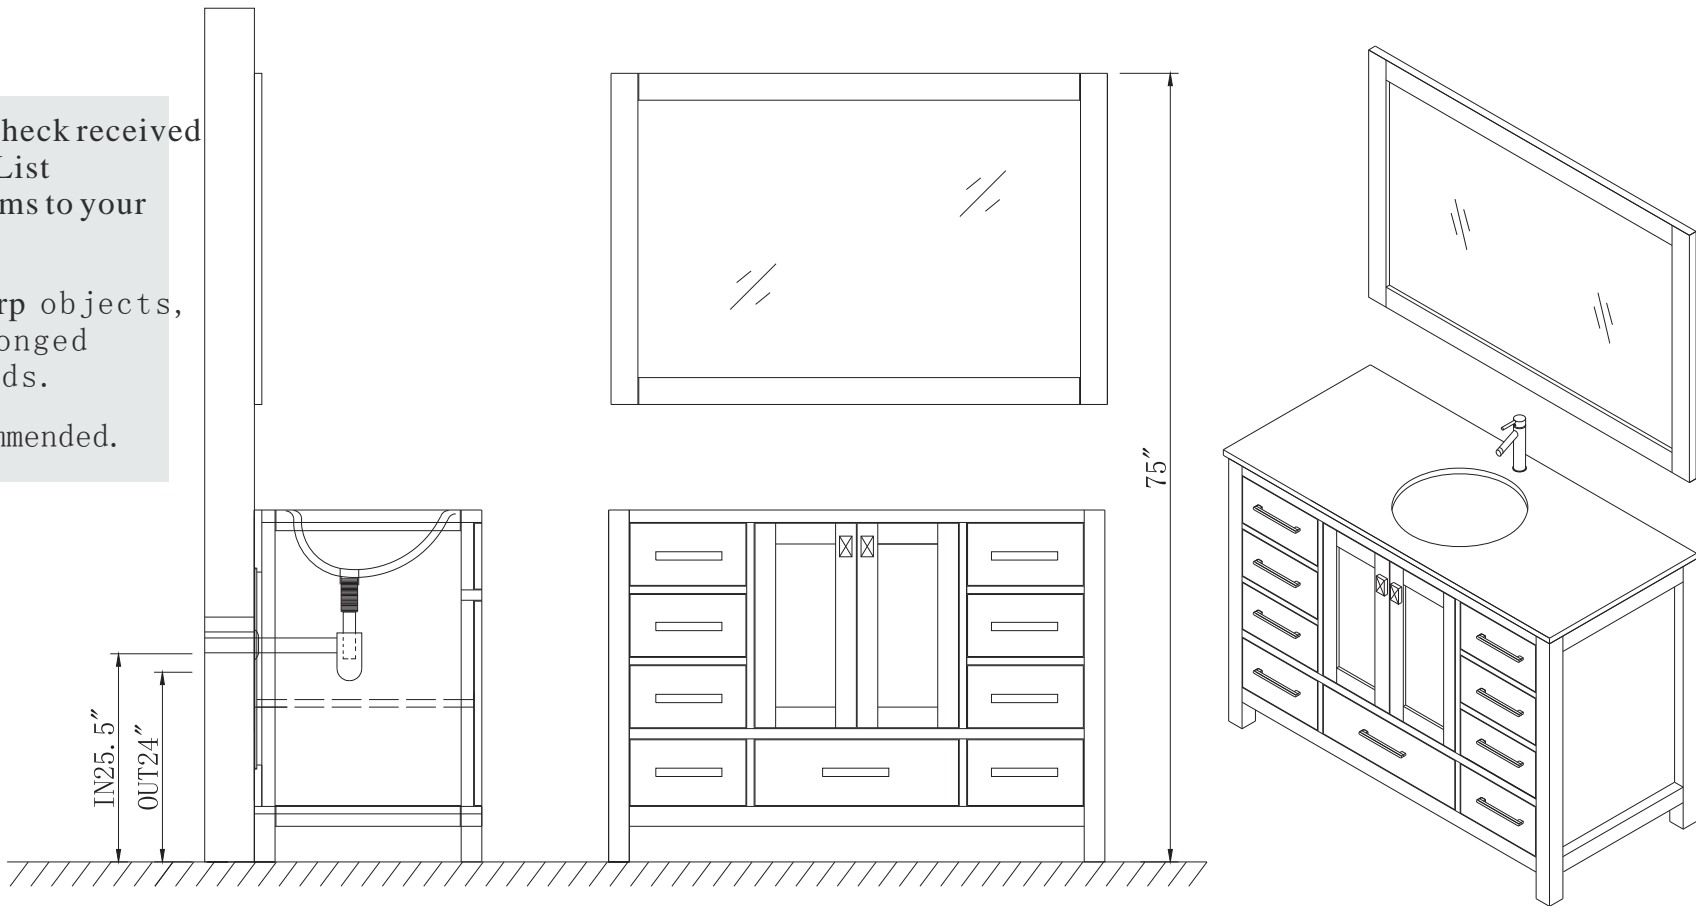

SKU:KS-60048

SIZE:1200x550x850m

PROHIBIT COPY

- Prior to installation please check received items against the Packing List. Please report any missing items to your local dealer immediately.
- Protect all surfaces from sharp objects, high heat sources, direct prolonged sunlight and chemical hazards.
- Professional installation recommended.

PACKING LIST

REQUIRED TOOLS

DRAWER SLIDER ATTACHMENT AND DETACHMENT

INSTALLATION AND ADJUSTMENT OF HINGES

INSTALLATION PROCESS

1: Instal BASIN a

2:GLUE AT VANITY

3: Install TOP AT VANITY .

4:Install the pop up and faucet .

5: Instal mirror

6: FINISHED FULL SET