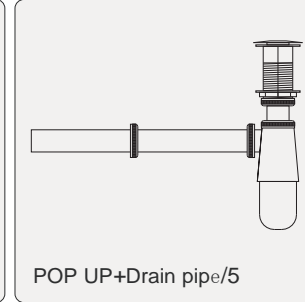

SKU:KS-60048

SIZE:1200x550x850m

PROHIBIT COPY

- Prior to installation please check received items against the Packing List. Please report any missing items to your local dealer immediately.
- Protect all surfaces from sharp objects, high heat sources, direct prolonged sunlight and chemical hazards.
- Professional installation recommended.

PACKING LIST

REQUIRED TOOLS

DRAWER SLIDER ATTACHMENT AND DETACHMENT

INSTALLATION AND ADJUSTMENT OF HINGES

INSTALLATION PROCESS

1: Instal BASIN a

2:GLUE AT VANITY

3: Install TOP AT VANITY .

4:Install the pop up and faucet .

5: Instal mirror

6: FINISHED FULL SET