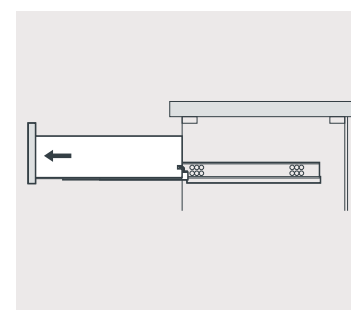

SKU:KS-60048

SIZE:1200x550x850m

PROHIBIT COPY

- Prior to installation please check received items against the Packing List. Please report any missing items to your local dealer immediately.
- Protect all surfaces from sharp objects, high heat sources, direct prolonged sunlight and chemical hazards.
- Professional installation recommended.

PACKING LIST

REQUIRED TOOLS

DRAWER SLIDER ATTACHMENT AND DETACHMENT

INSTALLATION AND ADJUSTMENT OF HINGES

INSTALLATION PROCESS

1: Instal BASIN a

2:GLUE AT VANITY

3: Install TOP AT VANITY .

4:Install the pop up and faucet .

5: Instal mirror

6: FINISHED FULL SET