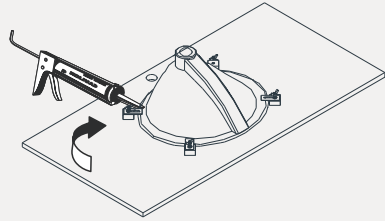

SKU:KS-60048

SIZE:1200x550x850m

PROHIBIT COPY

- Prior to installation please check received items against the Packing List. Please report any missing items to your local dealer immediately.
- Protect all surfaces from sharp objects, high heat sources, direct prolonged sunlight and chemical hazards.
- Professional installation recommended.

PACKING LIST

REQUIRED TOOLS

DRAWER SLIDER ATTACHMENT AND DETACHMENT

INSTALLATION AND ADJUSTMENT OF HINGES

INSTALLATION PROCESS

1: Instal BASIN a

2:GLUE AT VANITY

3: Install TOP AT VANITY .

4:Install the pop up and faucet .

5: Instal mirror

6: FINISHED FULL SET