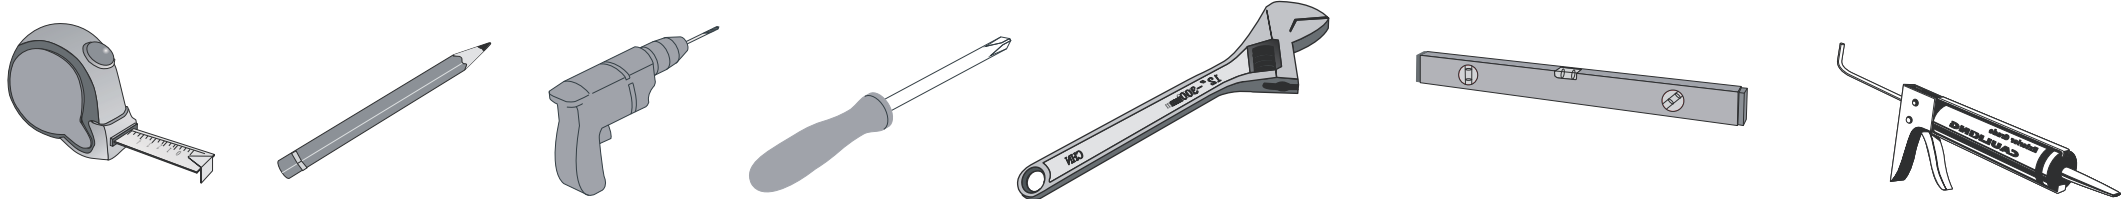

SKU:KS-60048

SIZE:1200x550x850m

PROHIBIT COPY

- Prior to installation please check received items against the Packing List. Please report any missing items to your local dealer immediately.
- Protect all surfaces from sharp objects, high heat sources, direct prolonged sunlight and chemical hazards.
- Professional installation recommended.

PACKING LIST

REQUIRED TOOLS

DRAWER SLIDER ATTACHMENT AND DETACHMENT

INSTALLATION AND ADJUSTMENT OF HINGES

INSTALLATION PROCESS

1: Instal BASIN a

2:GLUE AT VANITY

3: Install TOP AT VANITY .

4:Install the pop up and faucet .

5: Instal mirror

6: FINISHED FULL SET