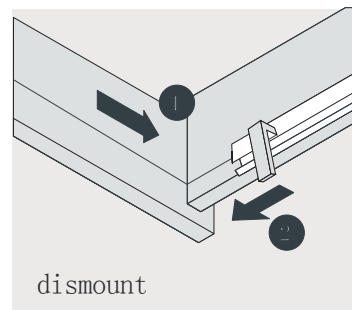

SKU:KS-60048

SIZE:1200x550x850m

PROHIBIT COPY

- Prior to installation please check received items against the Packing List. Please report any missing items to your local dealer immediately.
- Protect all surfaces from sharp objects, high heat sources, direct prolonged sunlight and chemical hazards.
- Professional installation recommended.

PACKING LIST

REQUIRED TOOLS

DRAWER SLIDER ATTACHMENT AND DETACHMENT

INSTALLATION AND ADJUSTMENT OF HINGES

INSTALLATION PROCESS

1: Instal BASIN a

2:GLUE AT VANITY

3: Install TOP AT VANITY .