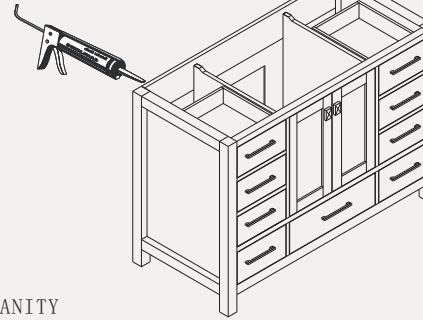

SKU:KS-60048

SIZE:1200x550x850m

PROHIBIT COPY

- Prior to installation please check received items against the Packing List. Please report any missing items to your local dealer immediately.
- Protect all surfaces from sharp objects, high heat sources, direct prolonged sunlight and chemical hazards.
- Professional installation recommended.

PACKING LIST

REQUIRED TOOLS

DRAWER SLIDER ATTACHMENT AND DETACHMENT

INSTALLATION AND ADJUSTMENT OF HINGES

INSTALLATION PROCESS

1: Instal BASIN a

2:GLUE AT VANITY

3: Install TOP AT VANITY .

4:Install the pop up and faucet .

5: Instal mirror

6: FINISHED FULL SET