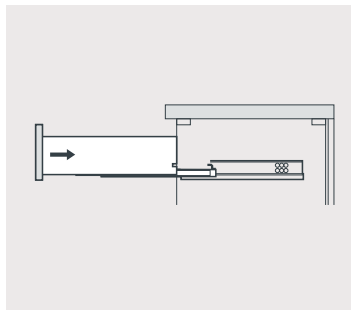

SKU:KS-60048

SIZE:1200x550x850m

PROHIBIT COPY

- Prior to installation please check received items against the Packing List. Please report any missing items to your local dealer immediately.
- Protect all surfaces from sharp objects, high heat sources, direct prolonged sunlight and chemical hazards.
- Professional installation recommended.

PACKING LIST

REQUIRED TOOLS

DRAWER SLIDER ATTACHMENT AND DETACHMENT

INSTALLATION AND ADJUSTMENT OF HINGES

INSTALLATION PROCESS

1: Instal BASIN a

2:GLUE AT VANITY

3: Install TOP AT VANITY .

4:Install the pop up and faucet .

5: Instal mirror

6: FINISHED FULL SET