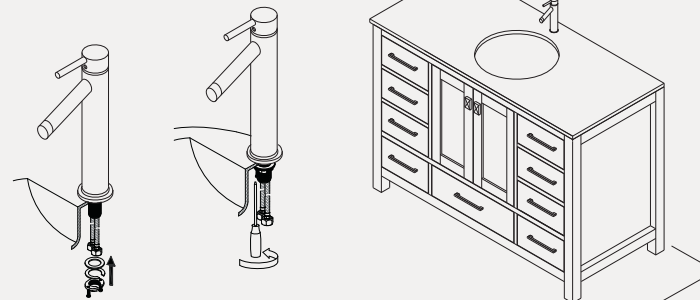

SKU:KS-60048

SIZE:1200x550x850m

PROHIBIT COPY

- Prior to installation please check received items against the Packing List. Please report any missing items to your local dealer immediately.
- Protect all surfaces from sharp objects, high heat sources, direct prolonged sunlight and chemical hazards.
- Professional installation recommended.

PACKING LIST

REQUIRED TOOLS

DRAWER SLIDER ATTACHMENT AND DETACHMENT

INSTALLATION AND ADJUSTMENT OF HINGES

INSTALLATION PROCESS

1: Instal BASIN a

2:GLUE AT VANITY

3: Install TOP AT VANITY .

4:Install the pop up and faucet .

5: Instal mirror

6: FINISHED FULL SET