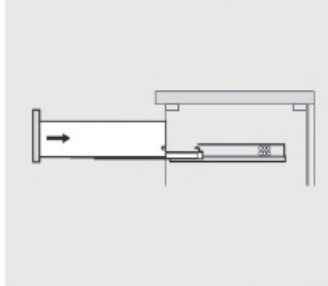

PACKING LIST

INSTALLATION INSTRUCTIONS

Confidential : A

SKU: KD-70074

SIZE: 900x460x880mm

PROHIBIT COPY

REQUIRED TOOLS

DRAWER SLIDER ATTACHMENT AND DETACHMENT