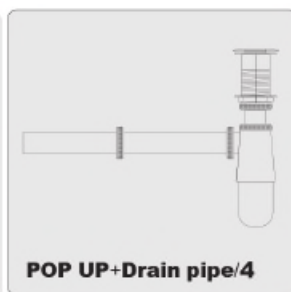

INSTALLATION INSTRUCTIONS

Confidential : A

SKU: KD-70074

SIZE: 900x460x880mm

kitchensource.com
1.800.667.8721

- Prior to installation please check received items against the Packing List . please report any missing items to your local dealer immediately.
- Protect all surfaces from sharp objects, high hert sources, direct prolonged sunlight and chemical hazards.
- Professional installation recommended.

PACKING LIST

INSTALLATION INSTRUCTIONS

Confidential : A

SKU: KD-70074

SIZE: 900x460x880mm

PROHIBIT COPY

REQUIRED TOOLS

DRAWER SLIDER ATTACHMENT AND DETACHMENT