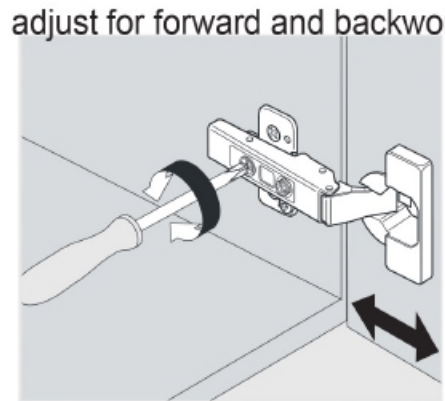

INSTALLATION AND ADJUSTMENT OF HINGES