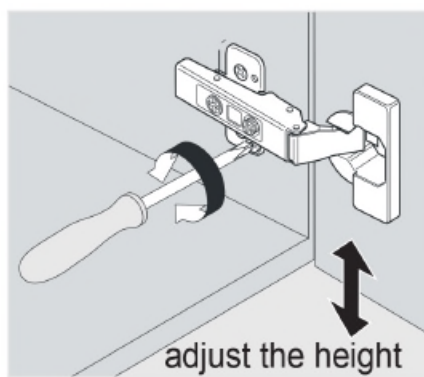

INSTALLATION AND ADJUSTMENT OF HINGES