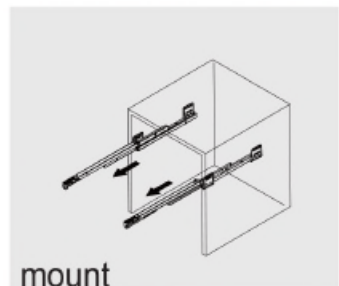

PACKING LIST

INSTALLATION INSTRUCTIONS

Confidential : A

SKU: KD-70074

SIZE: 900x460x880mm

PROHIBIT COPY

REQUIRED TOOLS

DRAWER SLIDER ATTACHMENT AND DETACHMENT