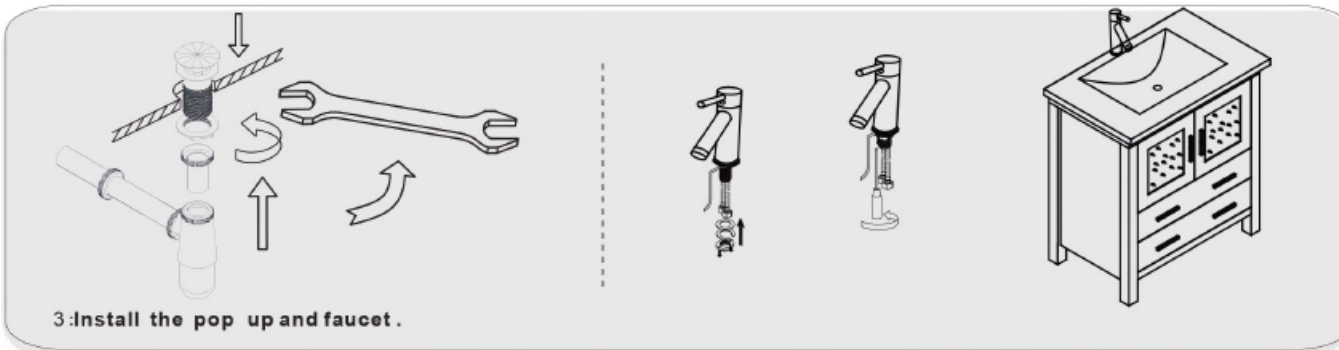

INSTALLATION PROCESS