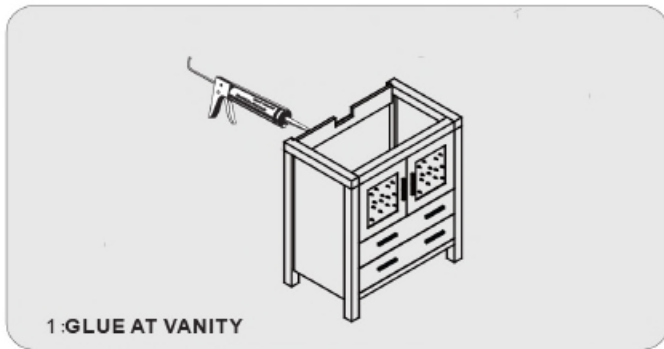

INSTALLATION PROCESS