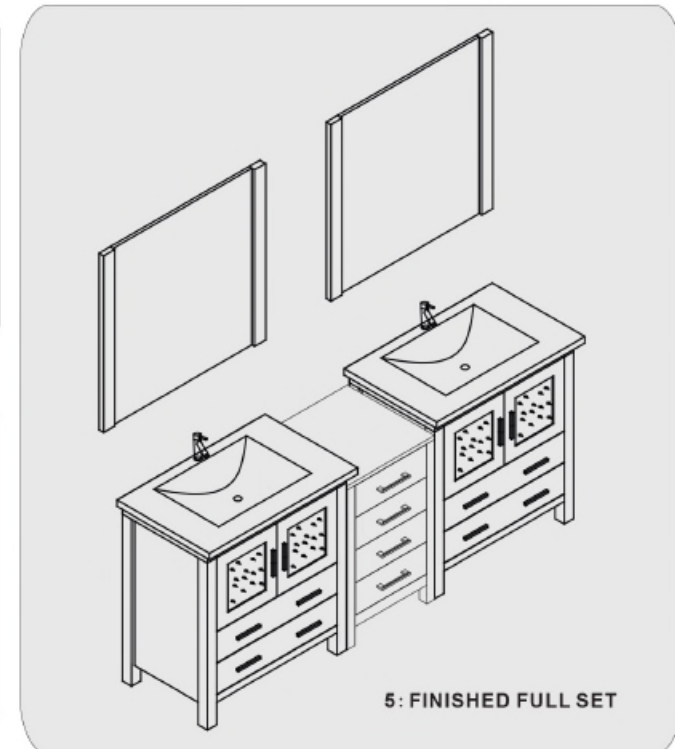

INSTALLATION PROCESS