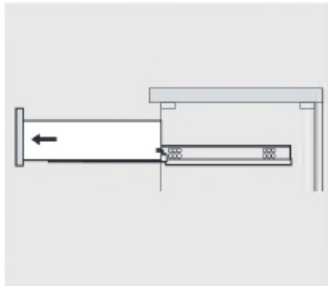

PACKING LIST

INSTALLATION INSTRUCTIONS

Confidential : A

SKU: KD-70074

SIZE: 900x460x880mm

PROHIBIT COPY

REQUIRED TOOLS

DRAWER SLIDER ATTACHMENT AND DETACHMENT

INSTALLATION AND ADJUSTMENT OF HINGES

INSTALLATION PROCESS

PACKING LIST

INSTALLATION PROCESS