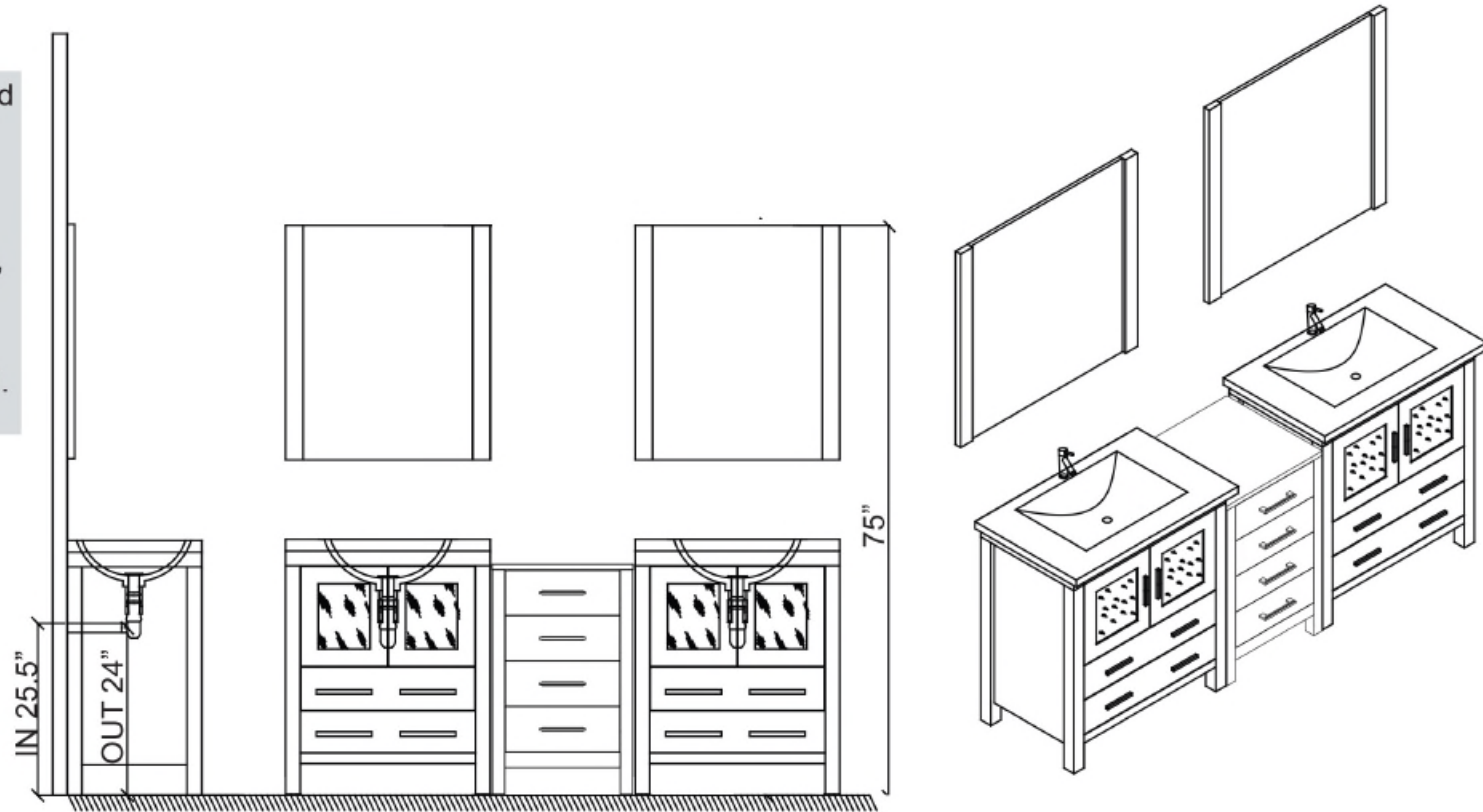

INSTALLATION INSTRUCTIONS

Confidential : A

SKU: KD-70074

SIZE: 900x460x880mm

kitchensource.com
1.800.667.8721

- Prior to installation please check received items against the Packing List . please report any missing items to your local dealer immediately.
- Protect all surfaces from sharp objects, high hert sources, direct prolonged sunlight and chemical hazards.
- Professional installation recommended.

PACKING LIST

INSTALLATION INSTRUCTIONS

Confidential : A

SKU: KD-70074

SIZE: 900x460x880mm

PROHIBIT COPY

REQUIRED TOOLS

DRAWER SLIDER ATTACHMENT AND DETACHMENT