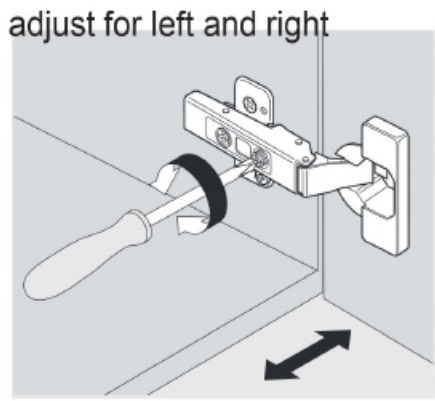

INSTALLATION AND ADJUSTMENT OF HINGES