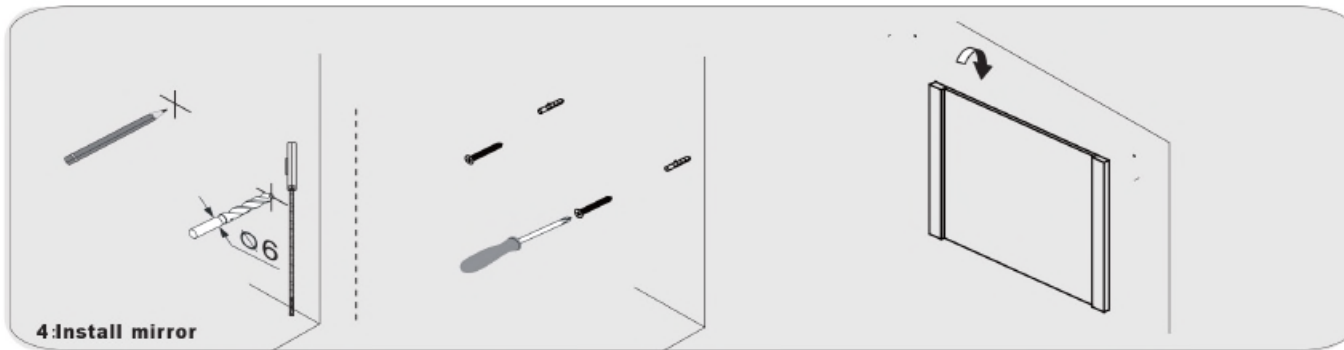

INSTALLATION PROCESS