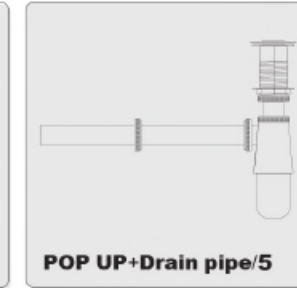

PACKING LIST