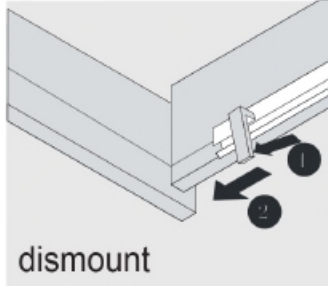

PACKING LIST

INSTALLATION INSTRUCTIONS

Confidential : A

SKU: KD-70074

SIZE: 900x460x880mm

PROHIBIT COPY

REQUIRED TOOLS

DRAWER SLIDER ATTACHMENT AND DETACHMENT