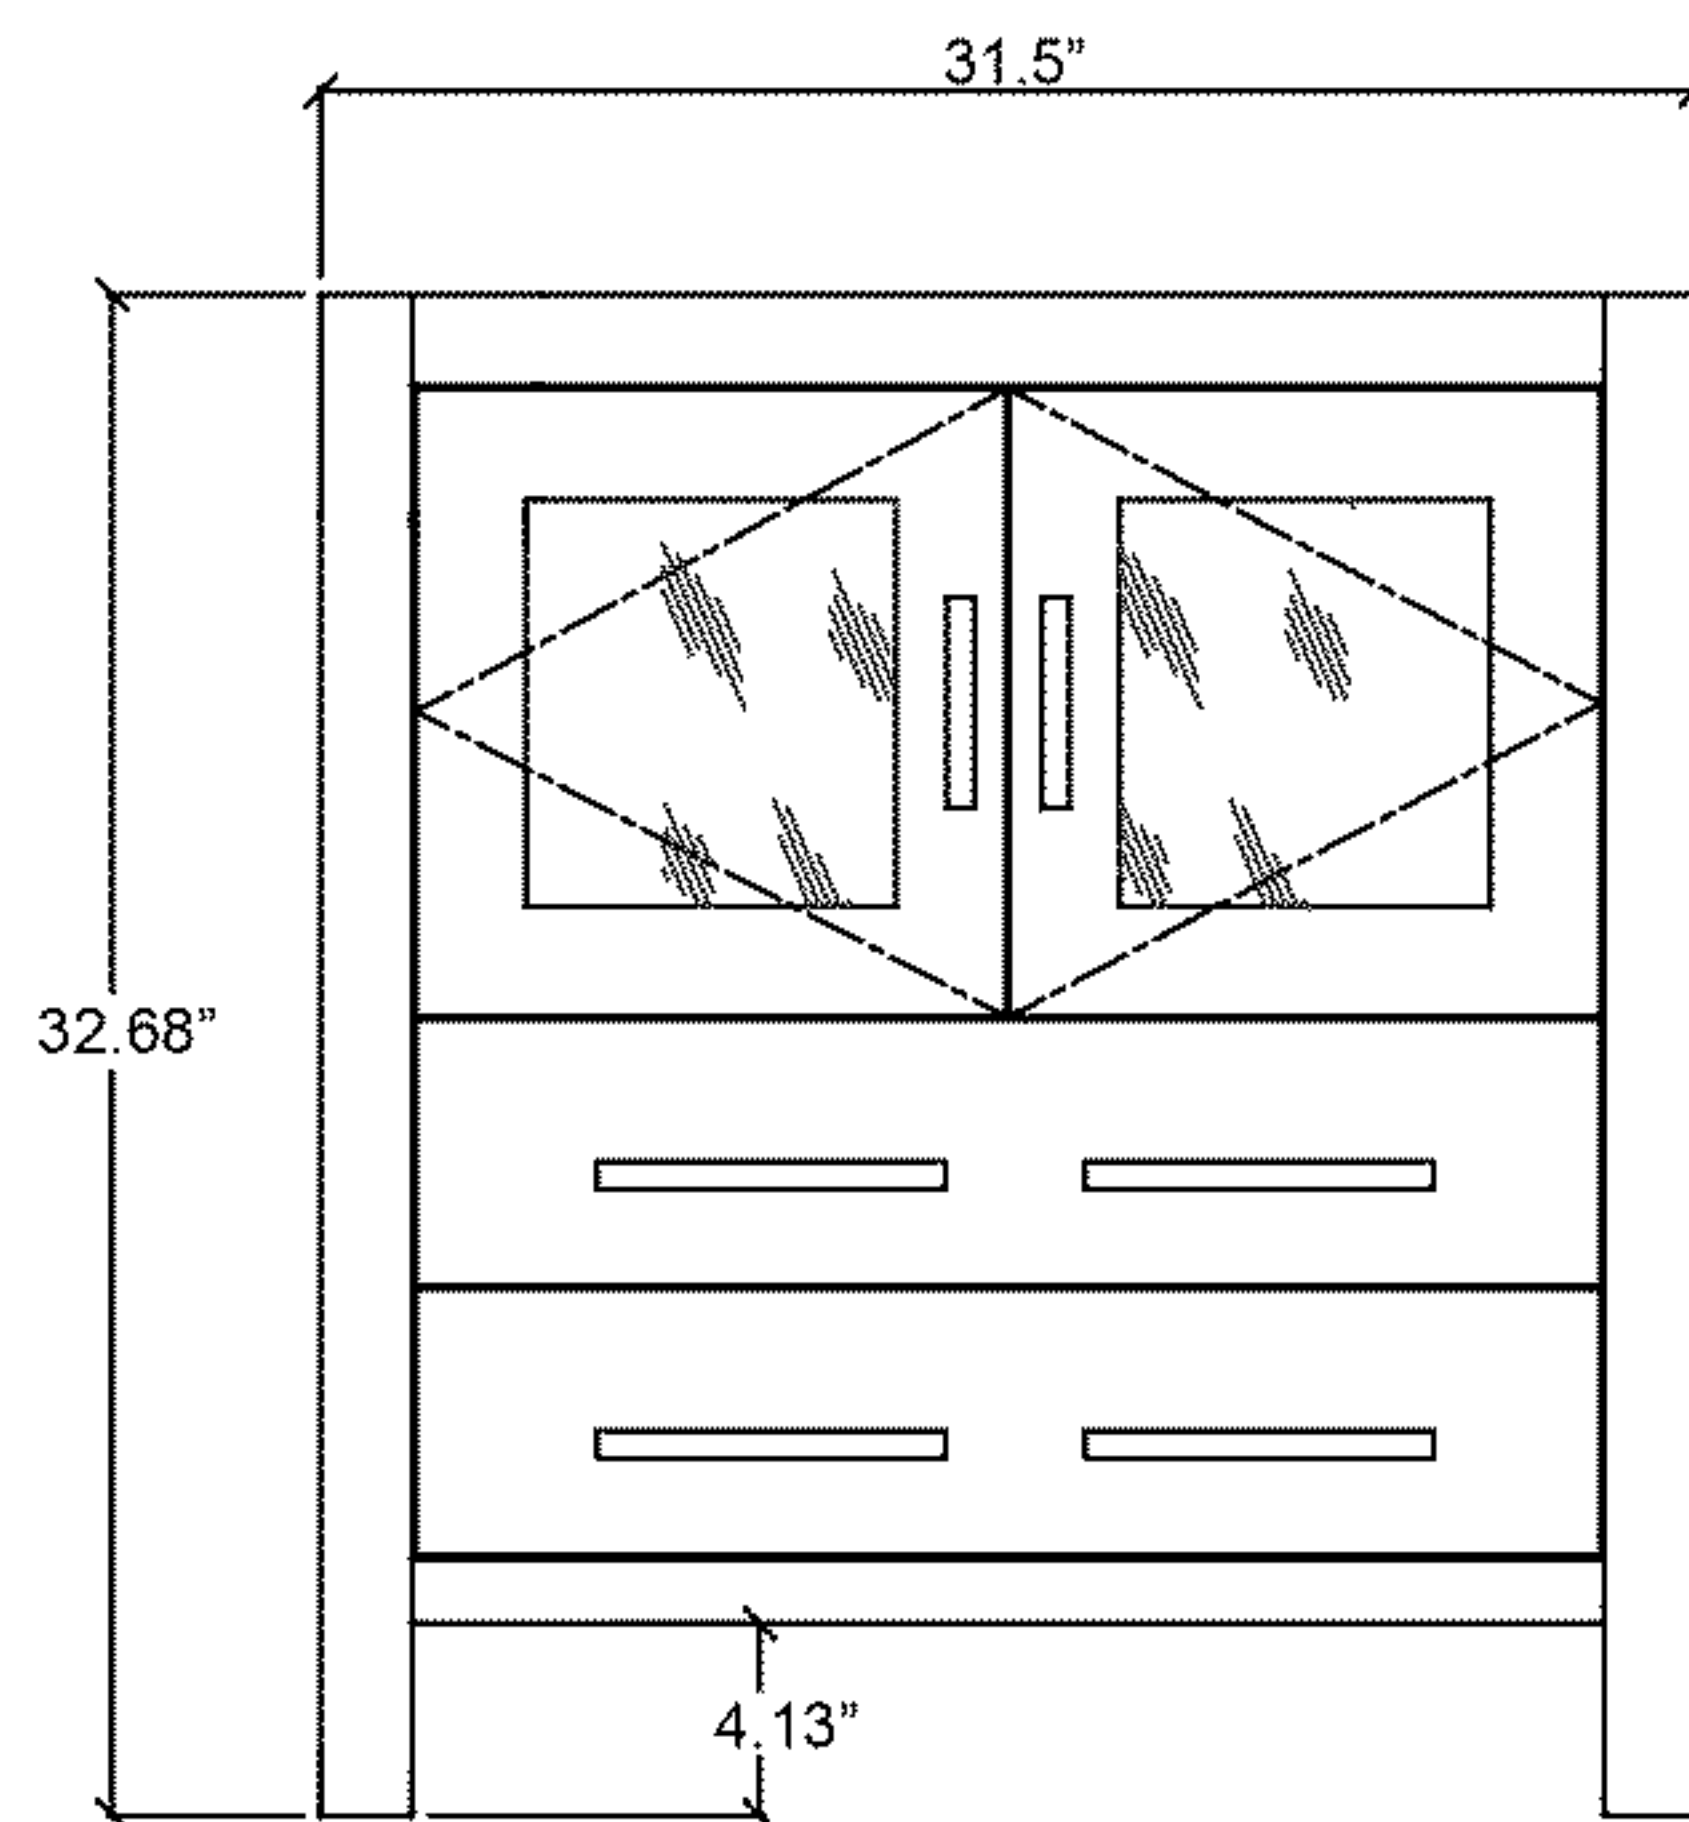

VIRTUUSA

Dior 118" KD-700118

- Check your product package for the "list of standard accessories" and make sure all the accessories in the list are included; if there is a defect/missing parts; please contact the local dealer immediately.
- DO NOT let anything sharp puncture, scrape, or scratch the cabinet surface.
- DO NOT leave any part of the cabinet under direct sunlight; it will cause partial aberrations in the cabinet color.
- DO NOT place hot items on the surface of cabinet directly; insulate with a cushion, if needed.
- DO NOT expose the surface of the cabinet to corrosive liquids, such as: alcohol, banana oil, gasoline, nail polish, acids, alkali, etc.

KS-70032(x2)

Front View

Side View

Top View

KSC-700(x3)

Front View

Side View

Top View