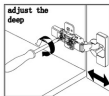

.Professional installation recommended.

PACKING LIST

1. Main cabinet

2. resin basin

3. Pop up+Drain pipe

4. Faucet

5. Expansion screw

**INSTALLATION INSTRUCTIONS****Confidential : A****SKU : JS-50324-CAB****SIZE:570W*460D*480H****PROHIBIT COPY****REQUIRED TOOLS****DRAWER SLIDER ATTACHMENT AND DETACHMENT****INSTALLATION AND ADJUSTMENT OF HINGE**

 install pop up+drain
pipe

install faucet

install main cabinet

install top and faucet

 install basin and pop
up+drain pipe