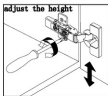

.Professional installation recommended.

PACKING LIST

1. Main cabinet

2. resin basin

3. Pop up+Drain pipe

4. Faucet

5. Expansion screw

**INSTALLATION INSTRUCTIONS****Confidential : A****SKU : JS-50324-CAB****SIZE:570W*460D*480H****PROHIBIT COPY****REQUIRED TOOLS****DRAWER SLIDER ATTACHMENT AND DETACHMENT****INSTALLATION AND ADJUSTMENT OF HINGE**

 install pop up+drain
pipe

install faucet

install main cabinet

install top and faucet

 install basin and pop
up+drain pipe