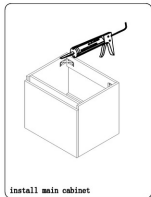

.Professional installation recommended.

PACKING LIST

1. Main cabinet

2. resin basin

3. Pop up+Drain pipe

4. Faucet

5. Expansion screw

**INSTALLATION INSTRUCTIONS****Confidential : A****SKU : JS-50324-CAB****SIZE:570W*460D*480H****PROHIBIT COPY****REQUIRED TOOLS****DRAWER SLIDER ATTACHMENT AND DETACHMENT****INSTALLATION AND ADJUSTMENT OF HINGE**

 install pop up+drain
pipe

install faucet

install main cabinet

install top and faucet

 install basin and pop
up+drain pipe