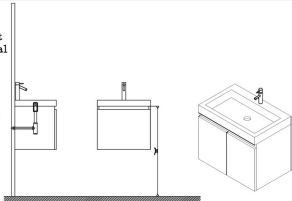

.Professional installation recommended.

PACKING LIST

1. Main cabinet

2. resin basin

3. Pop up+Drain pipe

4. Faucet

5. Expansion screw

**INSTALLATION INSTRUCTIONS****Confidential : A****SKU : JS-50324-CAB****SIZE:570W*460D*480H****PROHIBIT COPY****REQUIRED TOOLS****DRAWER SLIDER ATTACHMENT AND DETACHMENT****INSTALLATION AND ADJUSTMENT OF HINGE**