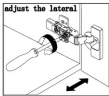

.Professional installation recommended.

PACKING LIST

1. Main cabinet

2. resin basin

3. Pop up+Drain pipe

4. Faucet

5. Expansion screw

**INSTALLATION INSTRUCTIONS****Confidential : A****SKU : JS-50324-CAB****SIZE:570W*460D*480H****PROHIBIT COPY****REQUIRED TOOLS****DRAWER SLIDER ATTACHMENT AND DETACHMENT****INSTALLATION AND ADJUSTMENT OF HINGE**

 install pop up+drain
pipe

install faucet

install main cabinet

install top and faucet

 install basin and pop
up+drain pipe