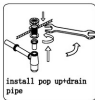

.Professional installation recommended.

PACKING LIST

1. Main cabinet

2. resin basin

3. Pop up+Drain pipe

4. Faucet

5. Expansion screw

**INSTALLATION INSTRUCTIONS****Confidential : A****SKU : JS-50324-CAB****SIZE:570W*460D*480H****PROHIBIT COPY****REQUIRED TOOLS****DRAWER SLIDER ATTACHMENT AND DETACHMENT****INSTALLATION AND ADJUSTMENT OF HINGE**

 install pop up+drain
pipe

install faucet

install main cabinet

install top and faucet

 install basin and pop
up+drain pipe