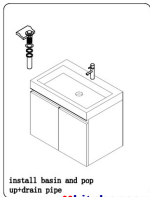

.Professional installation recommended.

PACKING LIST

1. Main cabinet

2. resin basin

3. Pop up+Drain pipe

4. Faucet

5. Expansion screw

**INSTALLATION INSTRUCTIONS****Confidential : A****SKU : JS-50324-CAB****SIZE:570W*460D*480H****PROHIBIT COPY****REQUIRED TOOLS****DRAWER SLIDER ATTACHMENT AND DETACHMENT****INSTALLATION AND ADJUSTMENT OF HINGE**

 install pop up+drain
pipe

install faucet

install main cabinet

install top and faucet

 install basin and pop
up+drain pipe