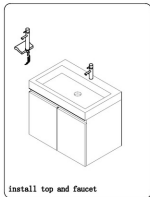

.Professional installation recommended.

PACKING LIST

1. Main cabinet

2. resin basin

3. Pop up+Drain pipe

4. Faucet

5. Expansion screw

**INSTALLATION INSTRUCTIONS****Confidential : A****SKU : JS-50324-CAB****SIZE:570W*460D*480H****PROHIBIT COPY****REQUIRED TOOLS****DRAWER SLIDER ATTACHMENT AND DETACHMENT****INSTALLATION AND ADJUSTMENT OF HINGE**

 install pop up+drain
pipe

install faucet

install main cabinet

install top and faucet

 install basin and pop
up+drain pipe