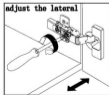

.Professional installation recommended.

PACKING LIST

1. Main cabinet

2. resin basin

3. Pop up+Drain pipe

4. Faucet

5. Expansion screw

INSTALLATION INSTRUCTIONS

Confidential : A

SKU : JD-50355-CAB

SIZE:1396W*506D*480H

PROHIBIT COPY

REQUIRED TOOLS

DRAWER SLIDER ATTACHMENT AND DETACHMENT

INSTALLATION AND ADJUSTMENT OF HINGE

VIRTUUSA