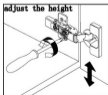

Confidential : A

SKU : JD-50355-CAB

SIZE:1396W*506D*480H

PROHIBIT COPY

REQUIRED TOOLS

DRAWER SLIDER ATTACHMENT AND DETACHMENT

INSTALLATION AND ADJUSTMENT OF HINGE

VIRTUUSA