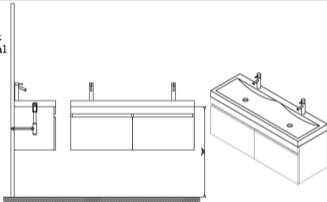

.Prior to installation please check received items against the Packing List Please report any missing items to your local dealer immediatley.

.Protect all surfaces from sharp objects,high heat sources,direct prolonged sunlight and chemical hazards.

.Professional installation recommended.