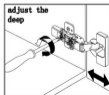

Confidential : A

SKU : JD-50355-CAB

SIZE:1396W*506D*480H

PROHIBIT COPY

REQUIRED TOOLS

DRAWER SLIDER ATTACHMENT AND DETACHMENT

INSTALLATION AND ADJUSTMENT OF HINGE

VIRTUUSA