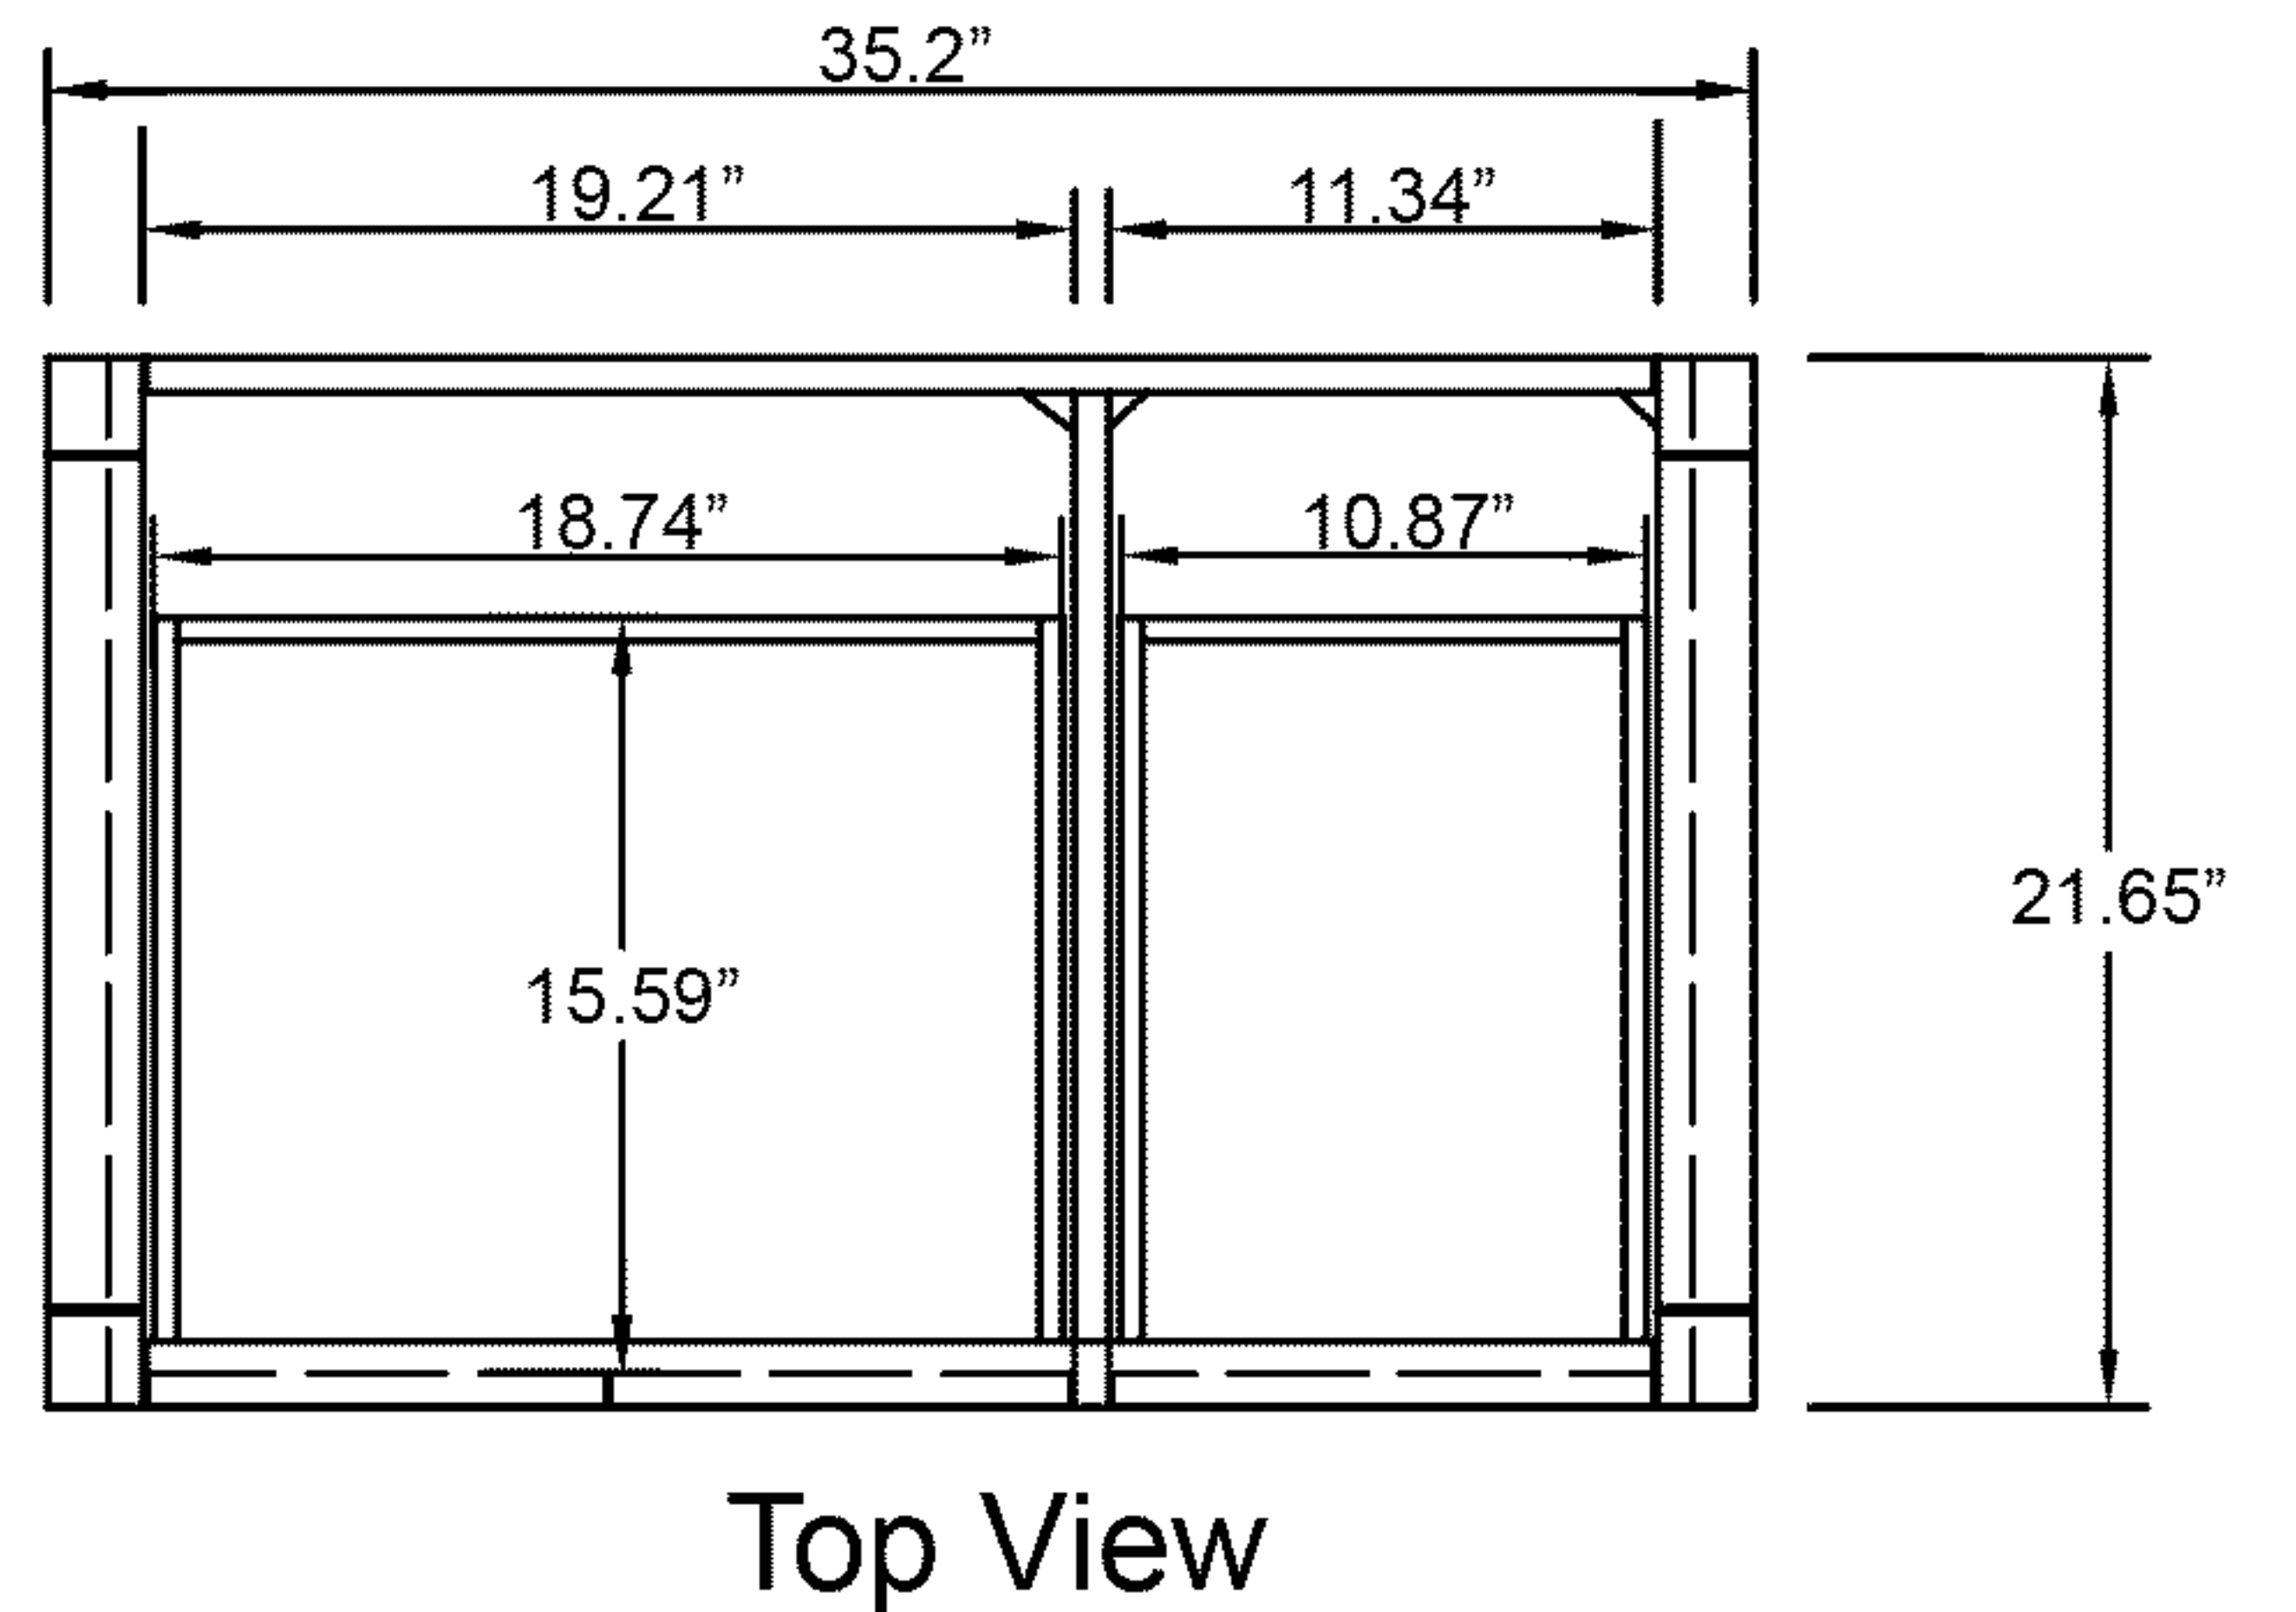

# Caroline Avenue 36" GS-50036

- Check your product package for the "list of standard accessories" and make sure all the accessories in the list are included; if there is a defect/missing parts; please contact the local dealer immediately.
- DO NOT let anything sharp puncture, scrape, or scratch the cabinet surface.
- DO NOT leave any part of the cabinet under direct sunlight; it will cause partial aberrations in the cabinet color.
- DO NOT place hot items on the surface of cabinet directly; insulate with a cushion, if needed.
- DO NOT expose the surface of the cabinet to corrosive liquids, such as: alcohol, banana oil, gasoline, nail polish, acids, alkali, etc.