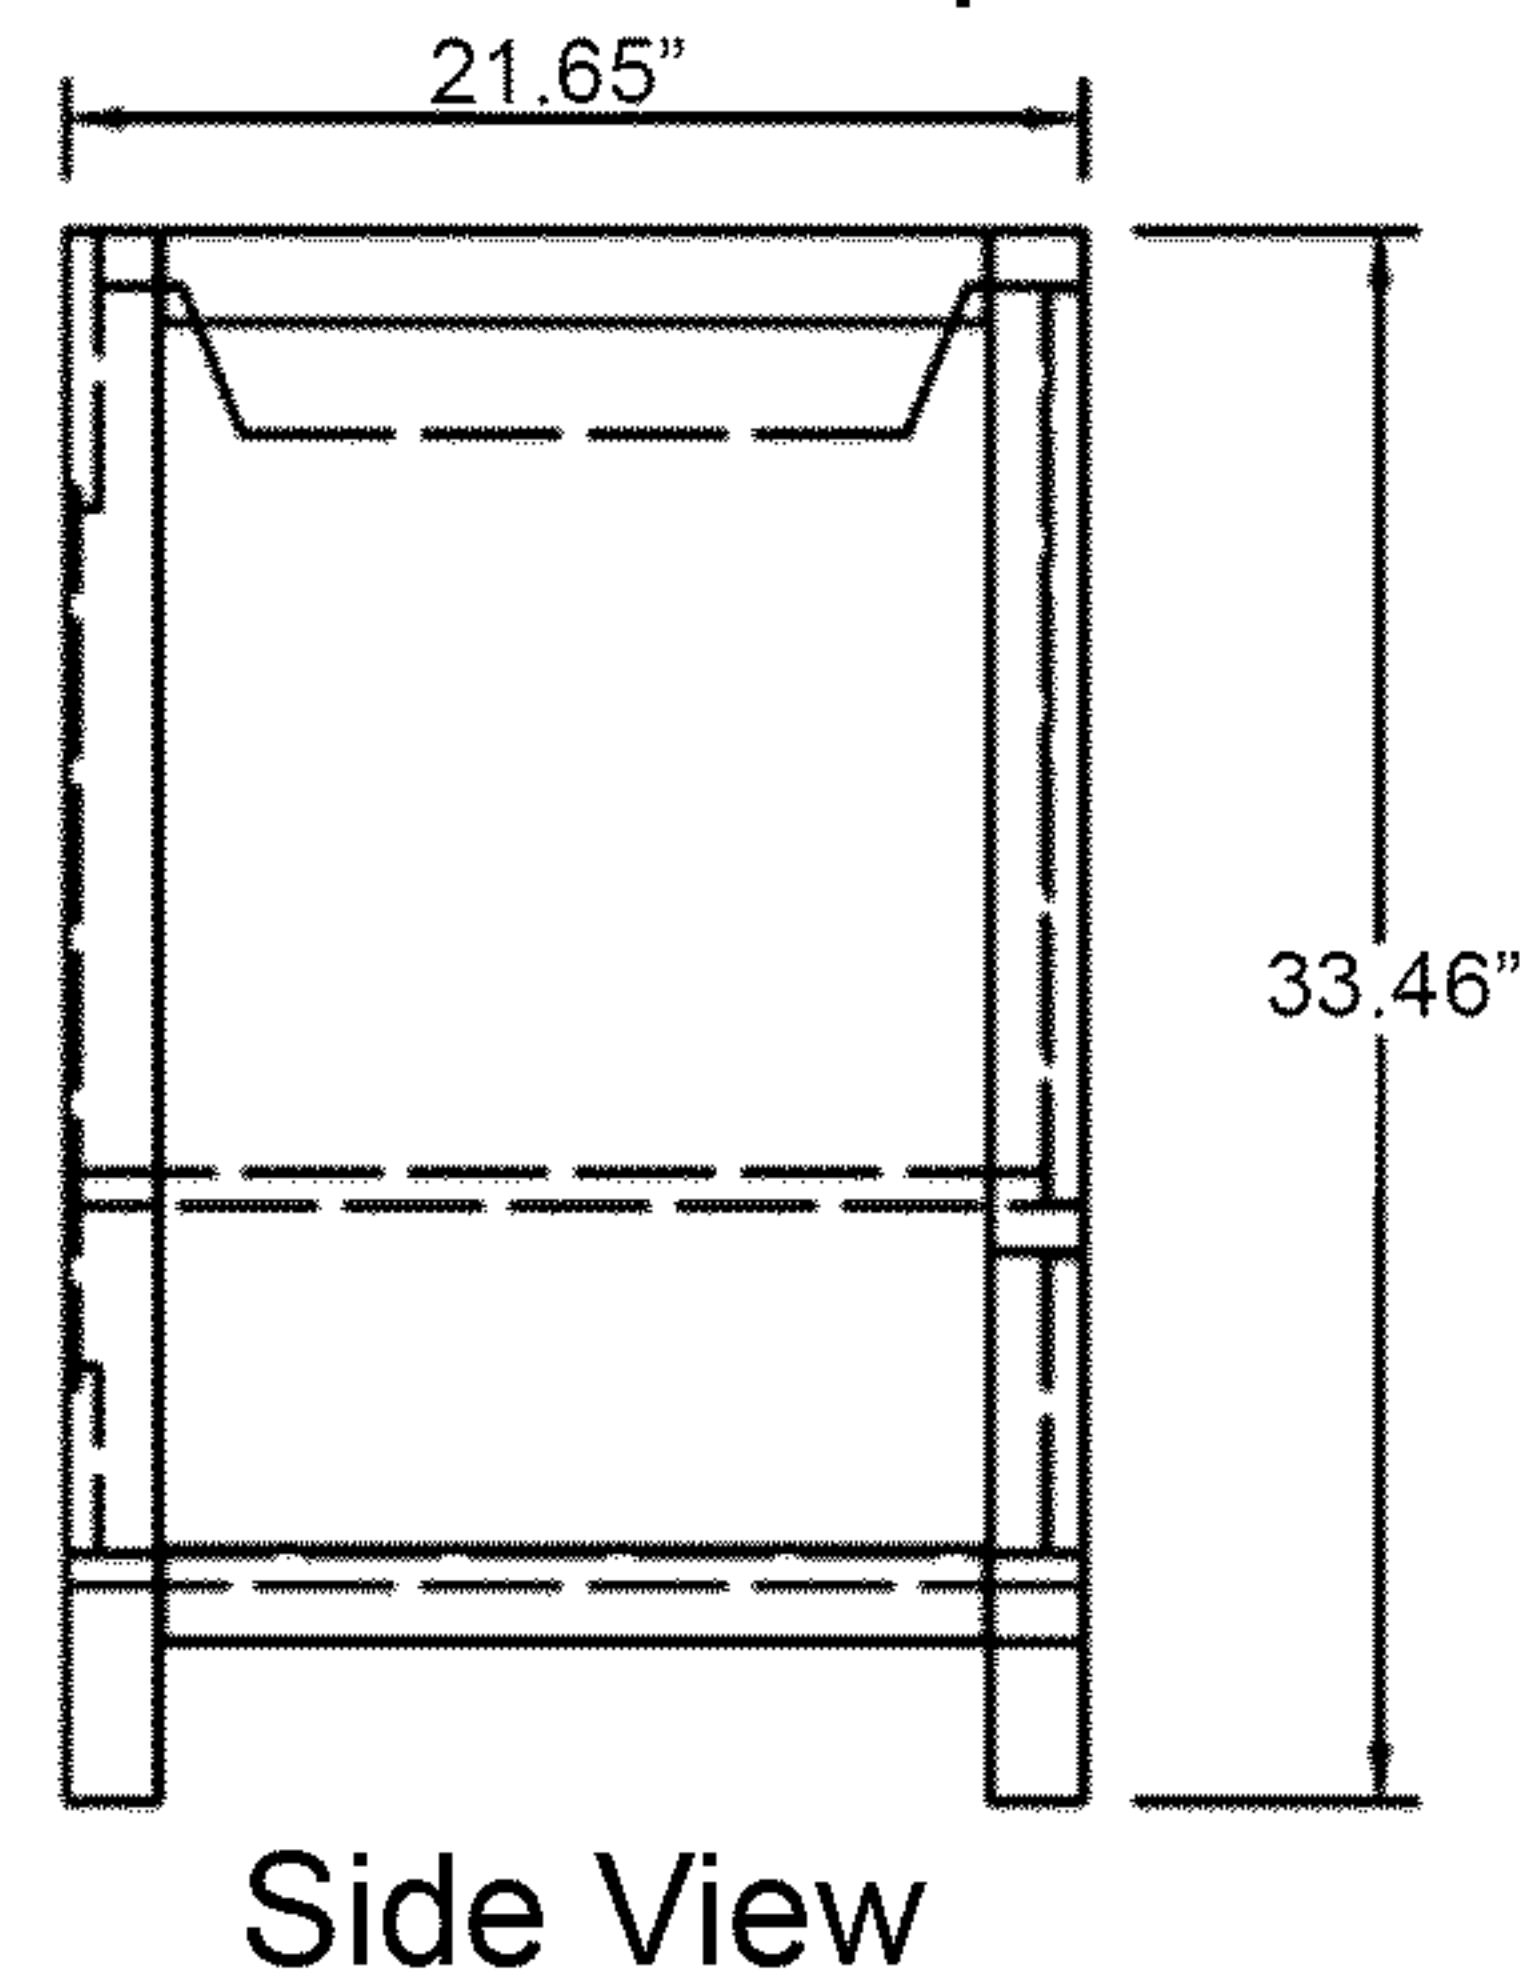

# Caroline Avenue 36" GS-50036

- Check your product package for the "list of standard accessories" and make sure all the accessories in the list are included; if there is a defect/missing parts; please contact the local dealer immediately.
- DO NOT let anything sharp puncture, scrape, or scratch the cabinet surface.
- DO NOT leave any part of the cabinet under direct sunlight; it will cause partial aberrations in the cabinet color.
- DO NOT place hot items on the surface of cabinet directly; insulate with a cushion, if needed.
- DO NOT expose the surface of the cabinet to corrosive liquids, such as: alcohol, banana oil, gasoline, nail polish, acids, alkali, etc.