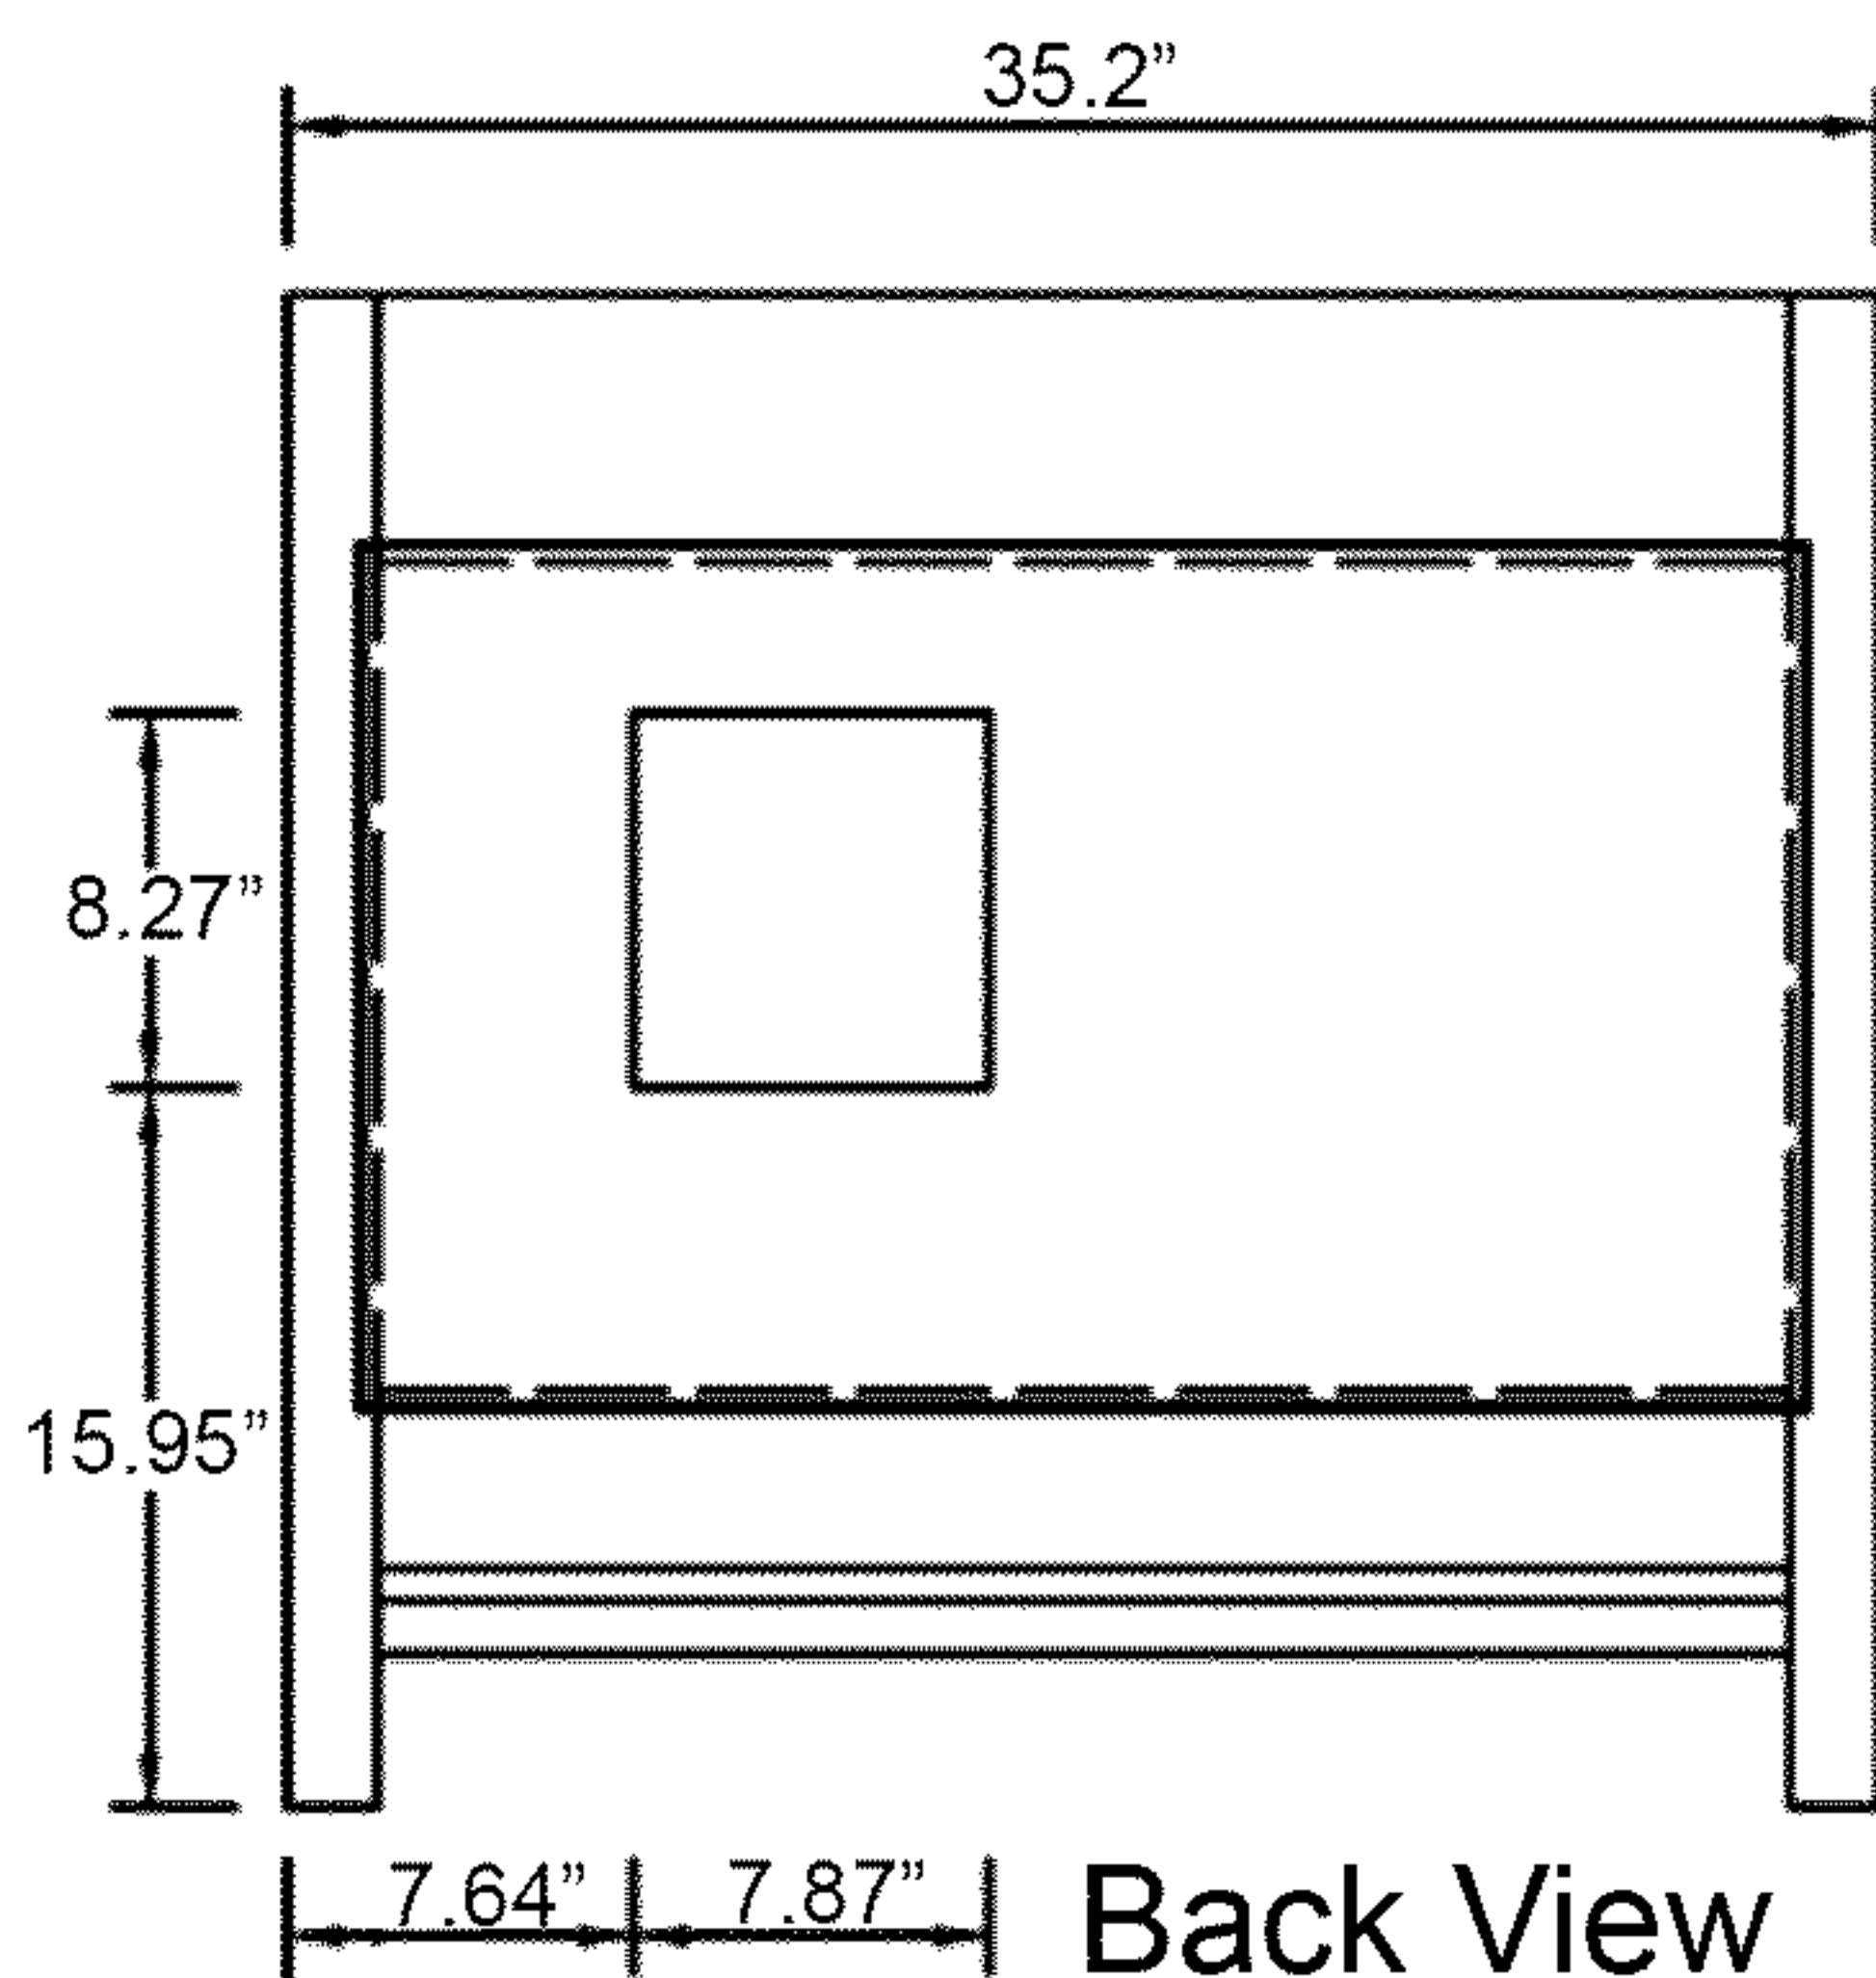

# Caroline Avenue 36" GS-50036

- Check your product package for the "list of standard accessories" and make sure all the accessories in the list are included; if there is a defect/missing parts; please contact the local dealer immediately.
- DO NOT let anything sharp puncture, scrape, or scratch the cabinet surface.
- DO NOT leave any part of the cabinet under direct sunlight; it will cause partial aberrations in the cabinet color.
- DO NOT place hot items on the surface of cabinet directly; insulate with a cushion, if needed.
- DO NOT expose the surface of the cabinet to corrosive liquids, such as: alcohol, banana oil, gasoline, nail polish, acids, alkali, etc.