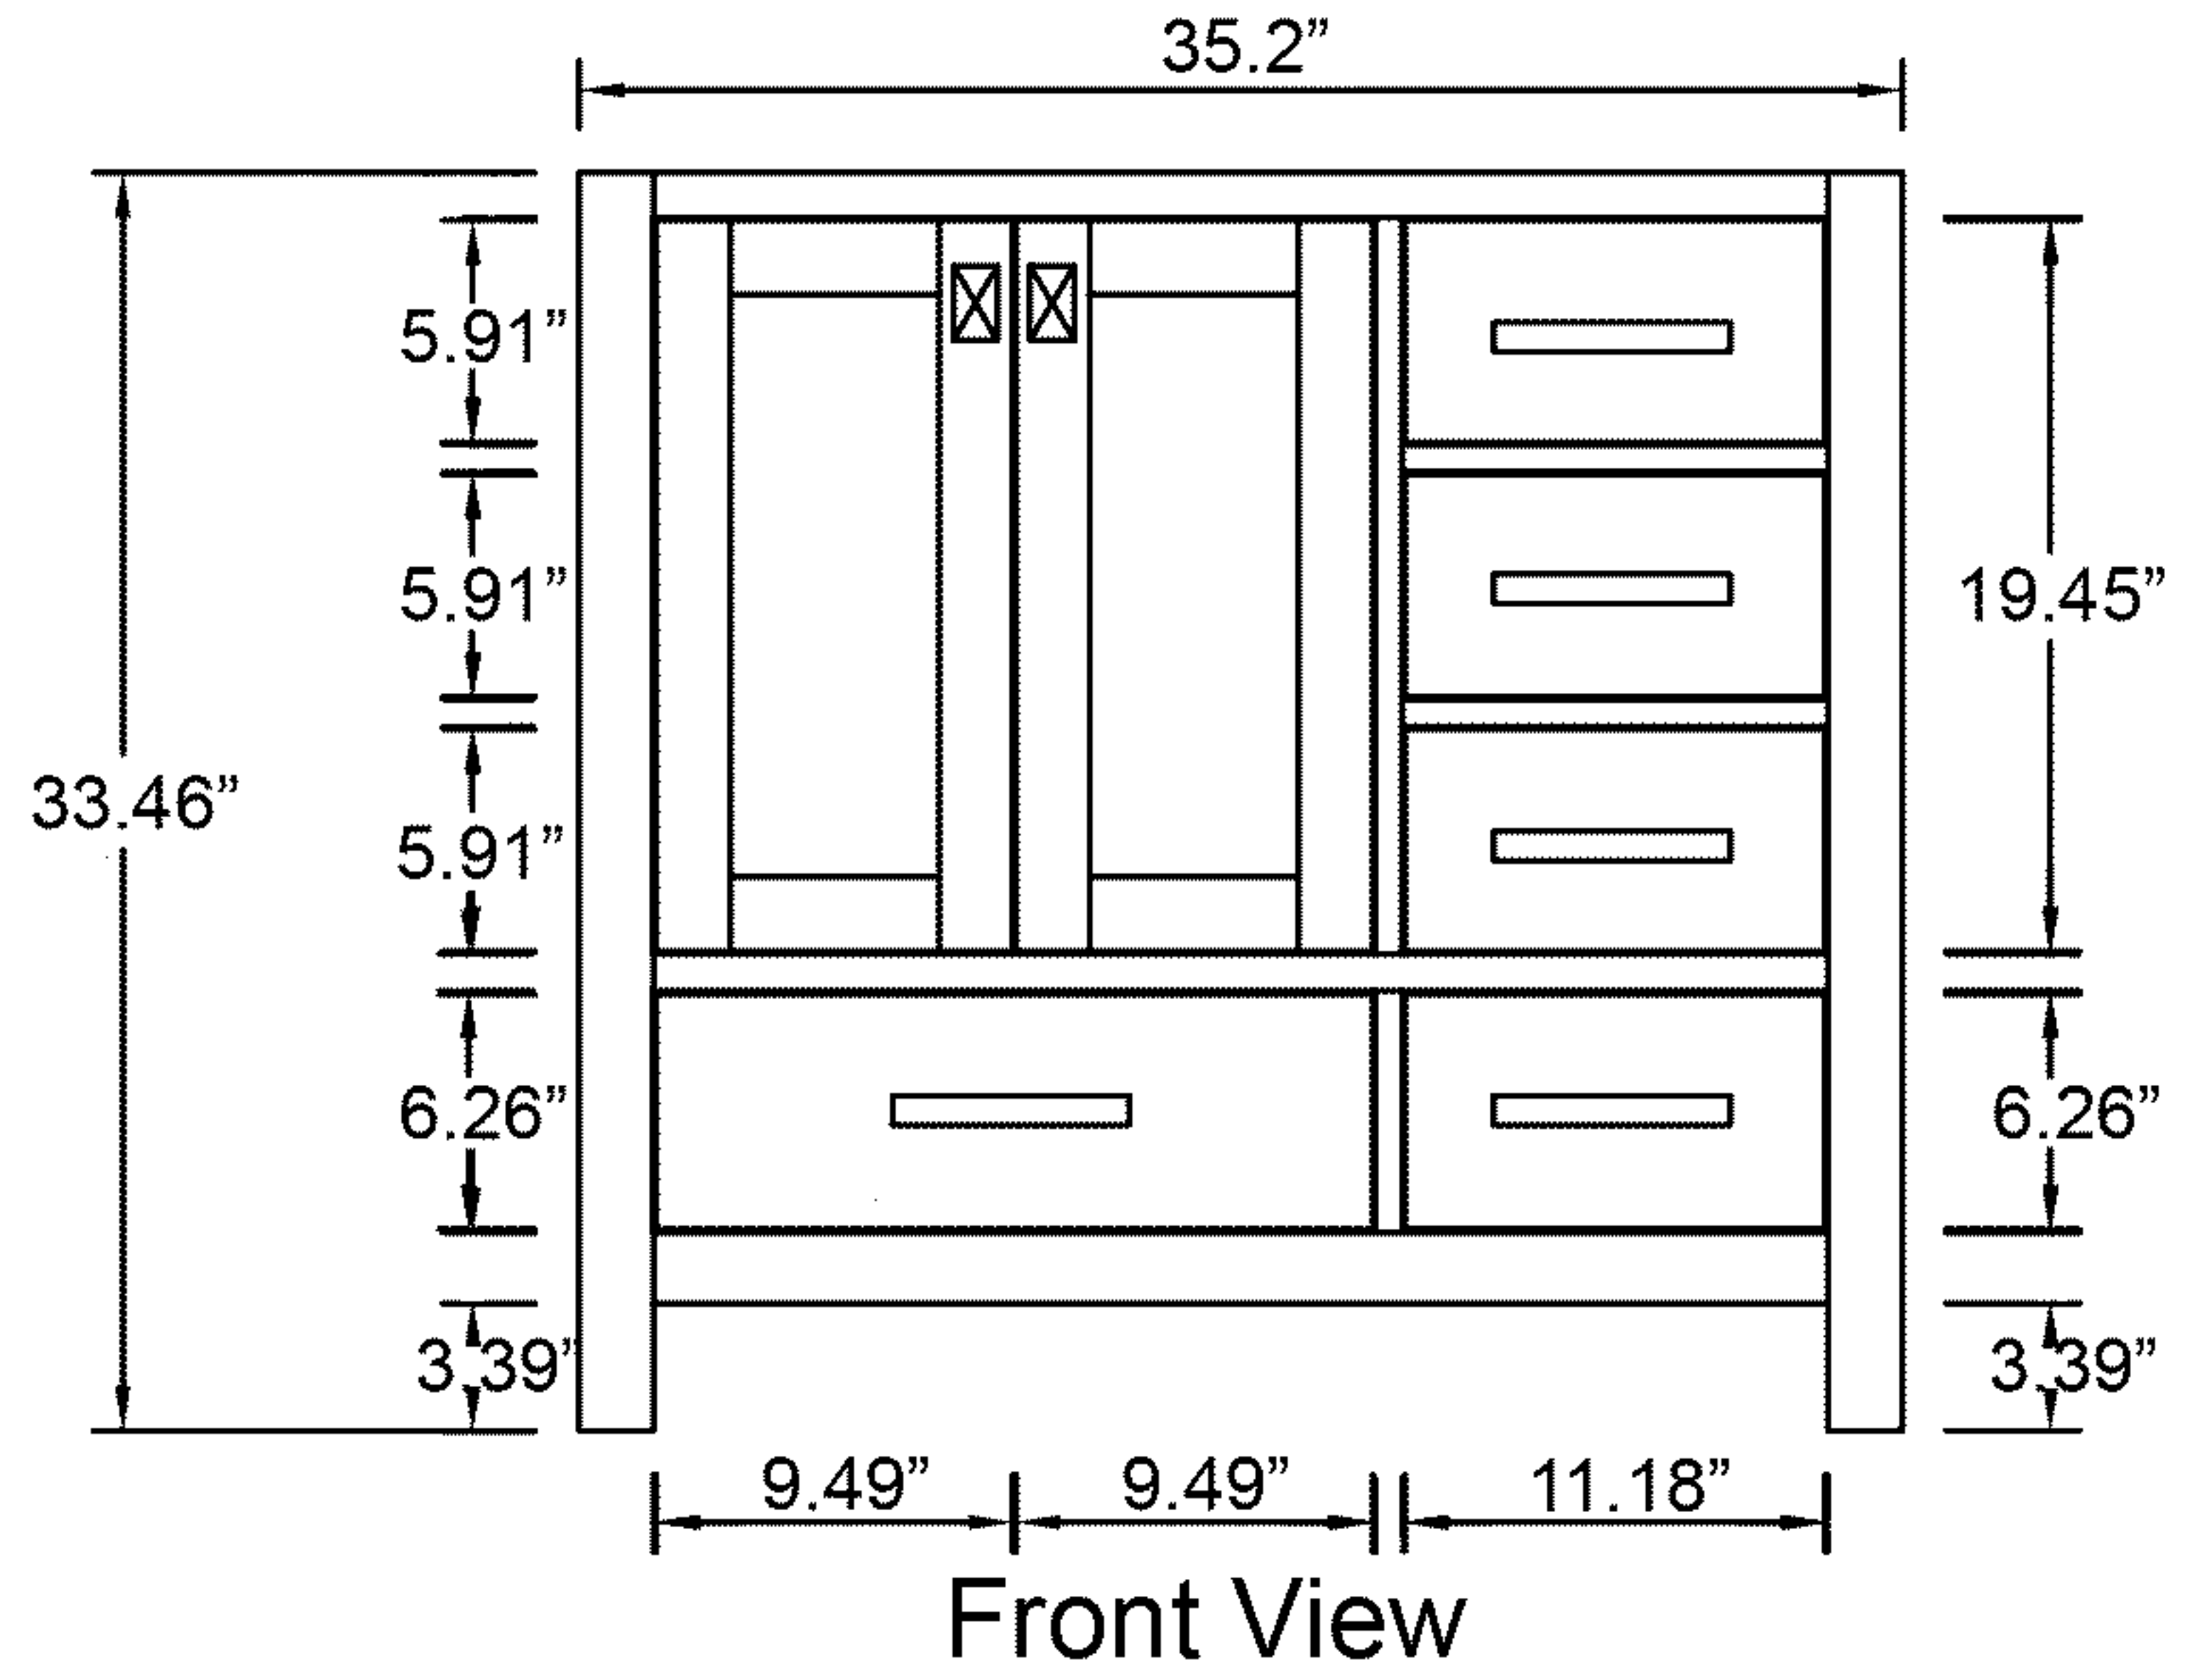

# Caroline Avenue 36" GS-50036

- Check your product package for the "list of standard accessories" and make sure all the accessories in the list are included; if there is a defect/missing parts; please contact the local dealer immediately.
- DO NOT let anything sharp puncture, scrape, or scratch the cabinet surface.
- DO NOT leave any part of the cabinet under direct sunlight; it will cause partial aberrations in the cabinet color.
- DO NOT place hot items on the surface of cabinet directly; insulate with a cushion, if needed.
- DO NOT expose the surface of the cabinet to corrosive liquids, such as: alcohol, banana oil, gasoline, nail polish, acids, alkali, etc.