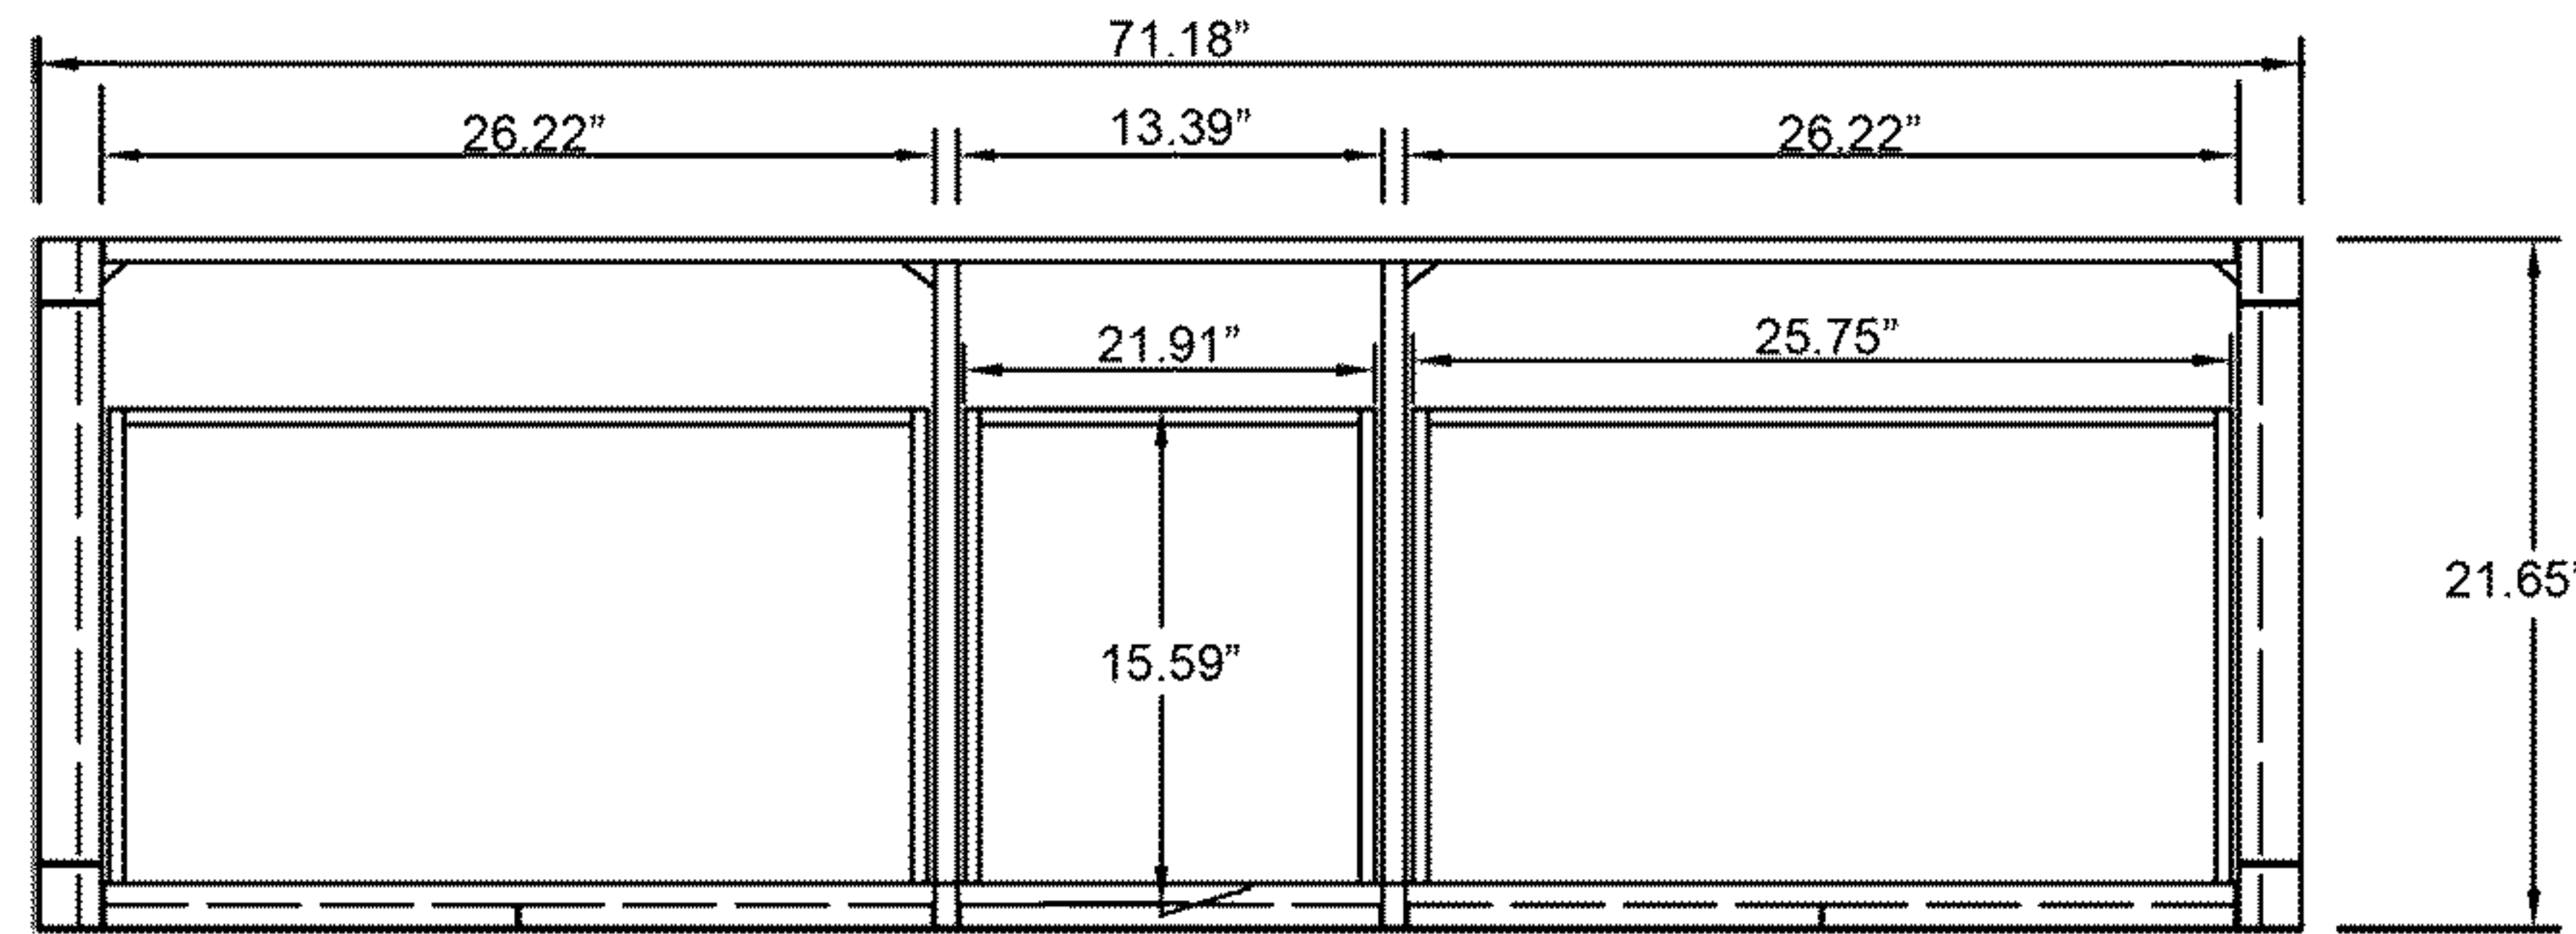

VIRTU USA

Caroline Avenue 72" GD-50072

- -Check your product package for the "list of standard accessories" and make sure all the accessories in the list are included; if there is a defect/missing parts; please contact the local dealer immediately.
- -DO NOT let anything sharp puncture, scrape, or scratch the cabinet surface.
- -DO NOT leave any part of the cabinet under direct sunlight; it will cause partial aberrations in the cabinet color.
- -DO NOT place hot items on the surface of cabinet directly; insulate with a cushion, if needed.
- -DO NOT expose the surface of the cabinet to corrosive liquids, such as: alcohol, banana oil, gasoline, nail polish, acids, alkali, etc.

Top View

Virtu USA vanities are hand-crafted and may vary with a minor manufacturing tolerance.

Natural stone characteristics are very subjective and may vary with natural veining, crystallization and lining.

kitchensource.com

1.800.667.8721