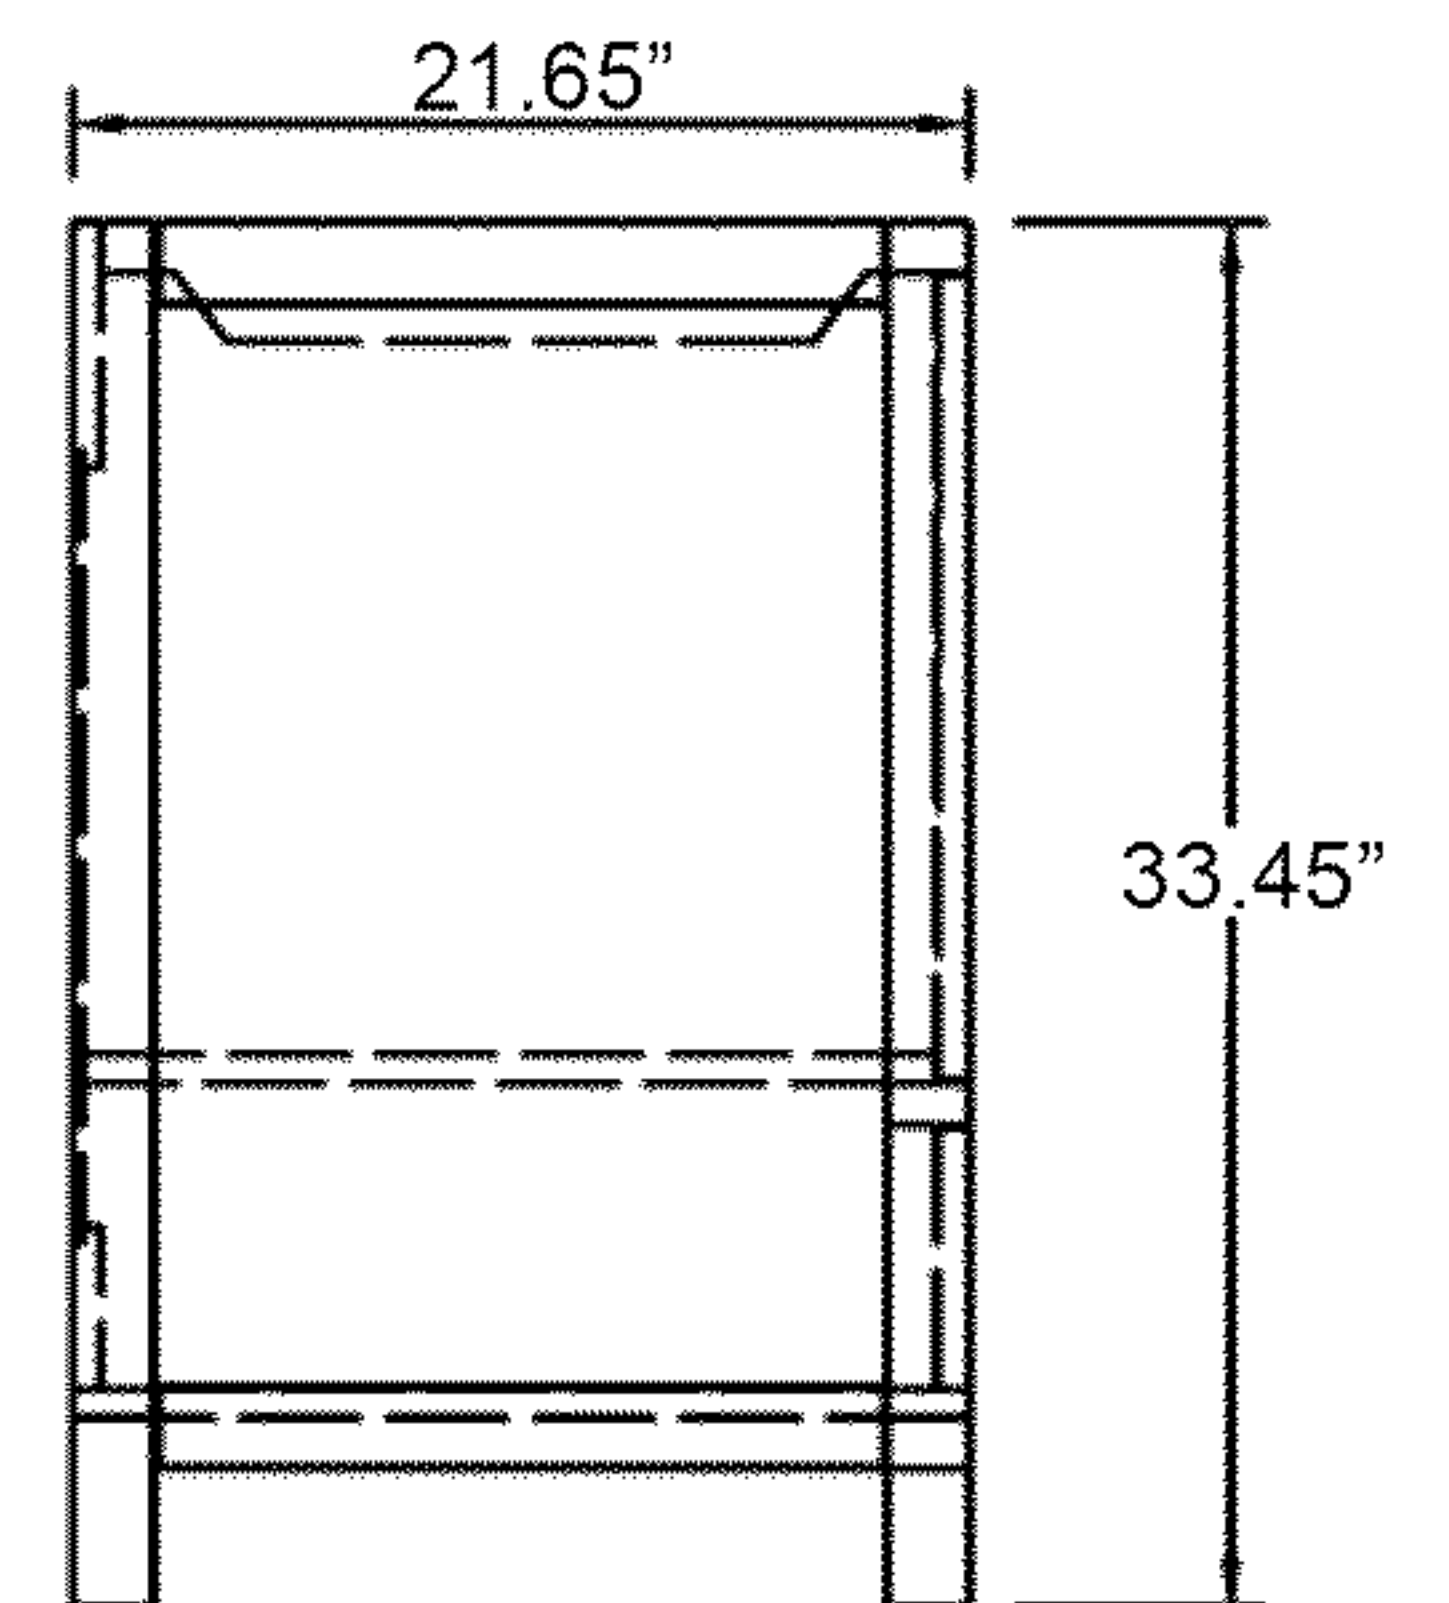

Side View

Virtu USA vanities are hand-crafted and may vary with a minor manufacturing tolerance.

Natural stone characteristics are very subjective and may vary with natural veining, crystallization and lining.

kitchensource.com

1.800.667.8721