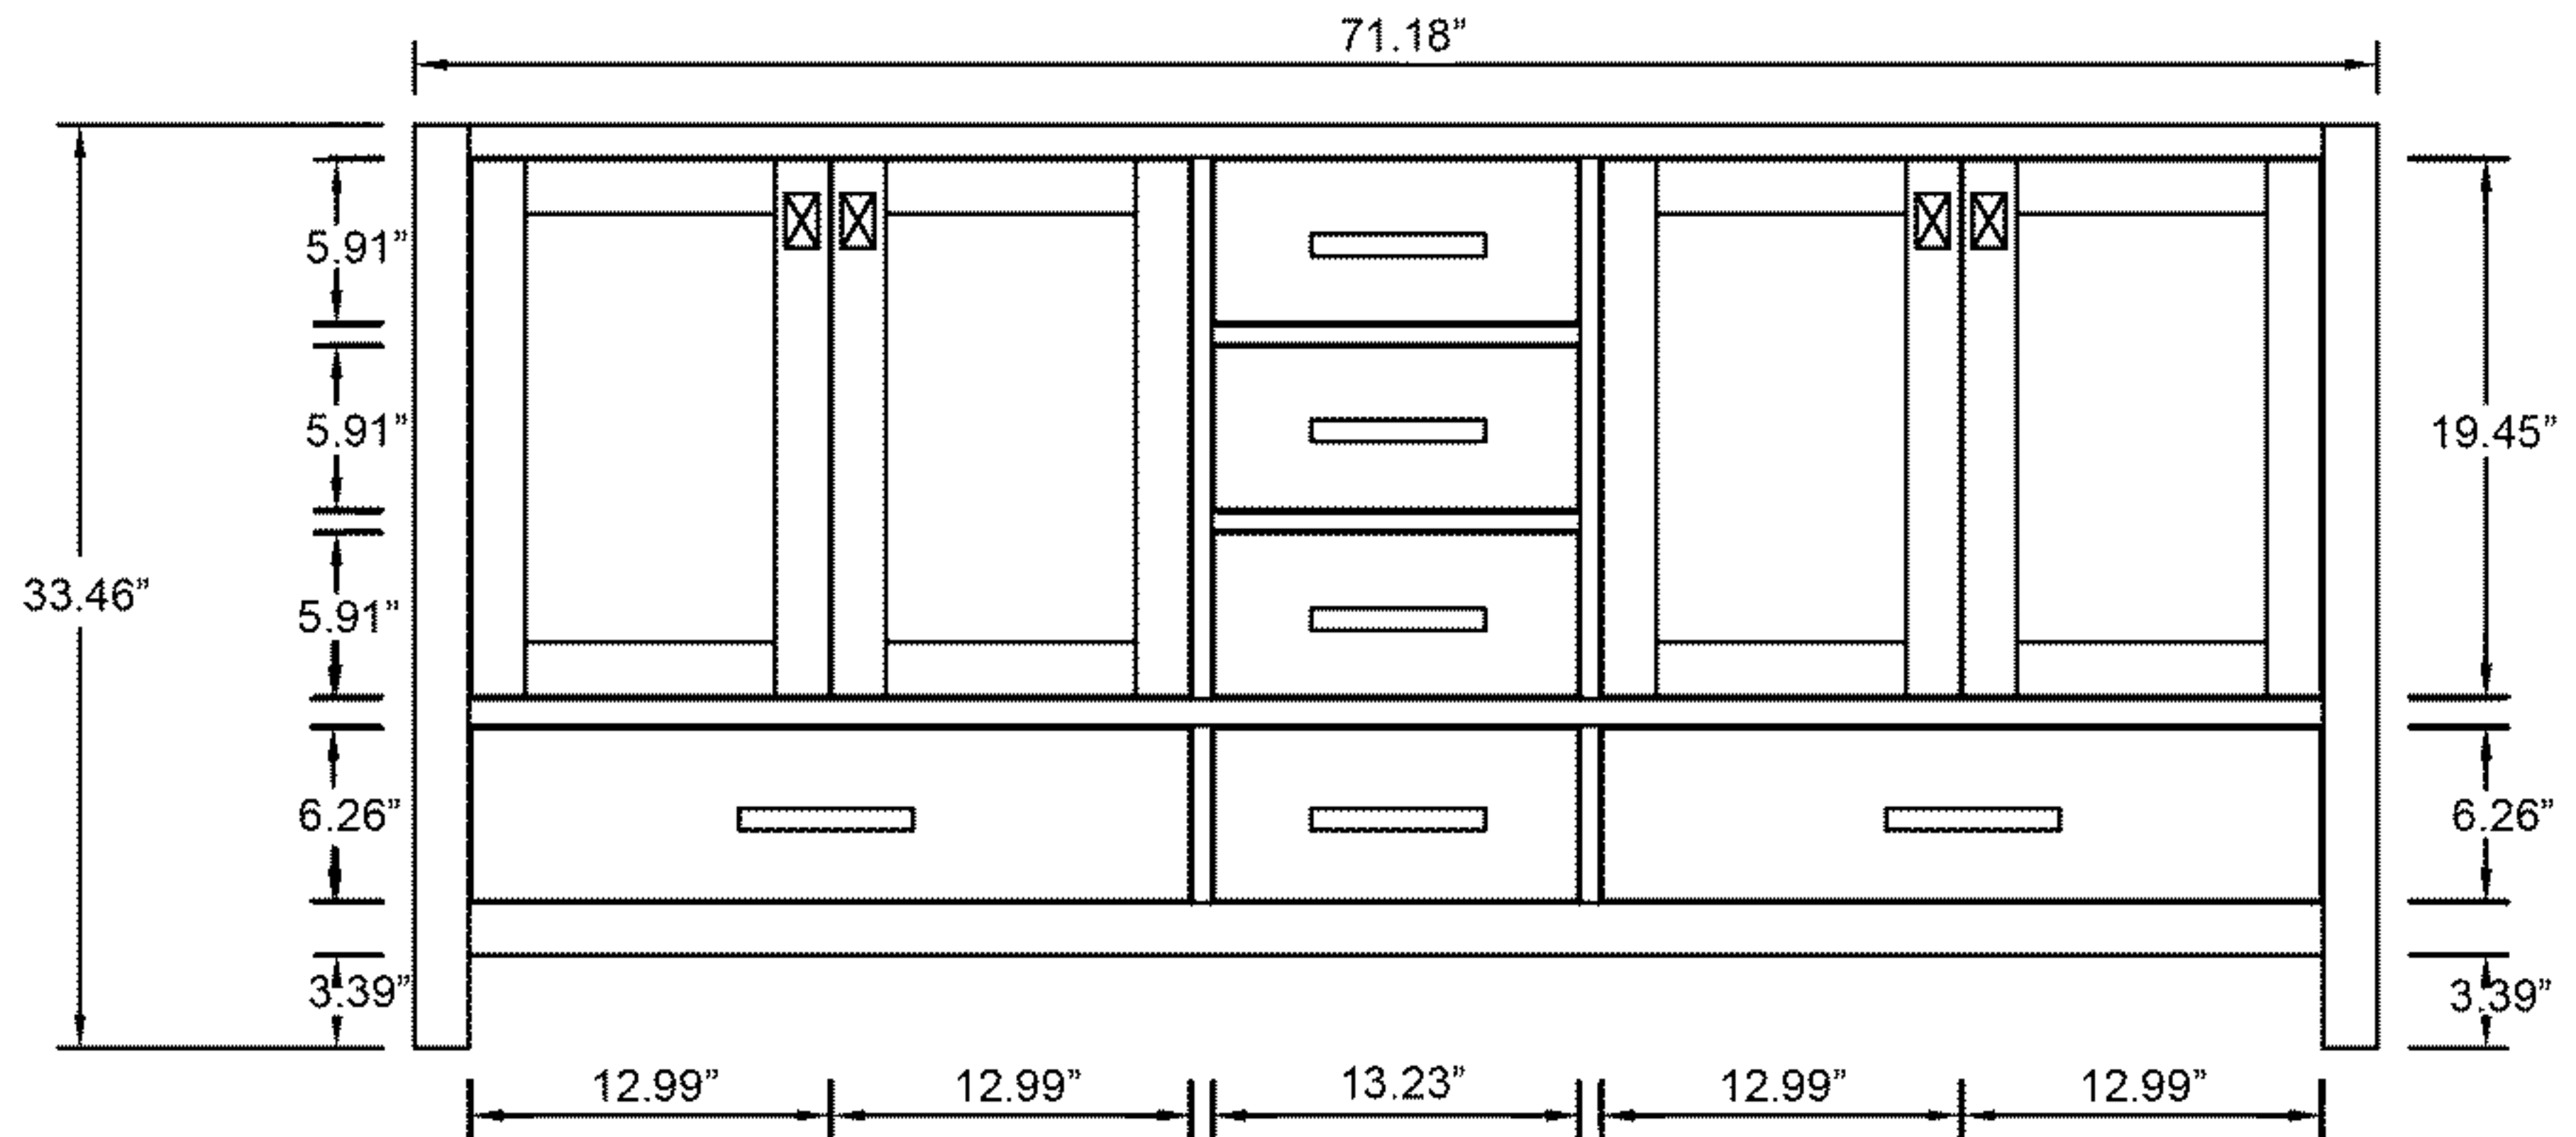

VIRTU USA

Caroline Avenue 72" GD-50072

- Check your product package for the "list of standard accessories" and make sure all the accessories in the list are included; if there is a defect/missing parts; please contact the local dealer immediately.
- DO NOT let anything sharp puncture, scrape, or scratch the cabinet surface.
- DO NOT leave any part of the cabinet under direct sunlight; it will cause partial aberrations in the cabinet color.
- DO NOT place hot items on the surface of cabinet directly; insulate with a cushion, if needed.
- DO NOT expose the surface of the cabinet to corrosive liquids, such as: alcohol, banana oil, gasoline, nail polish, acids, alkali, etc.