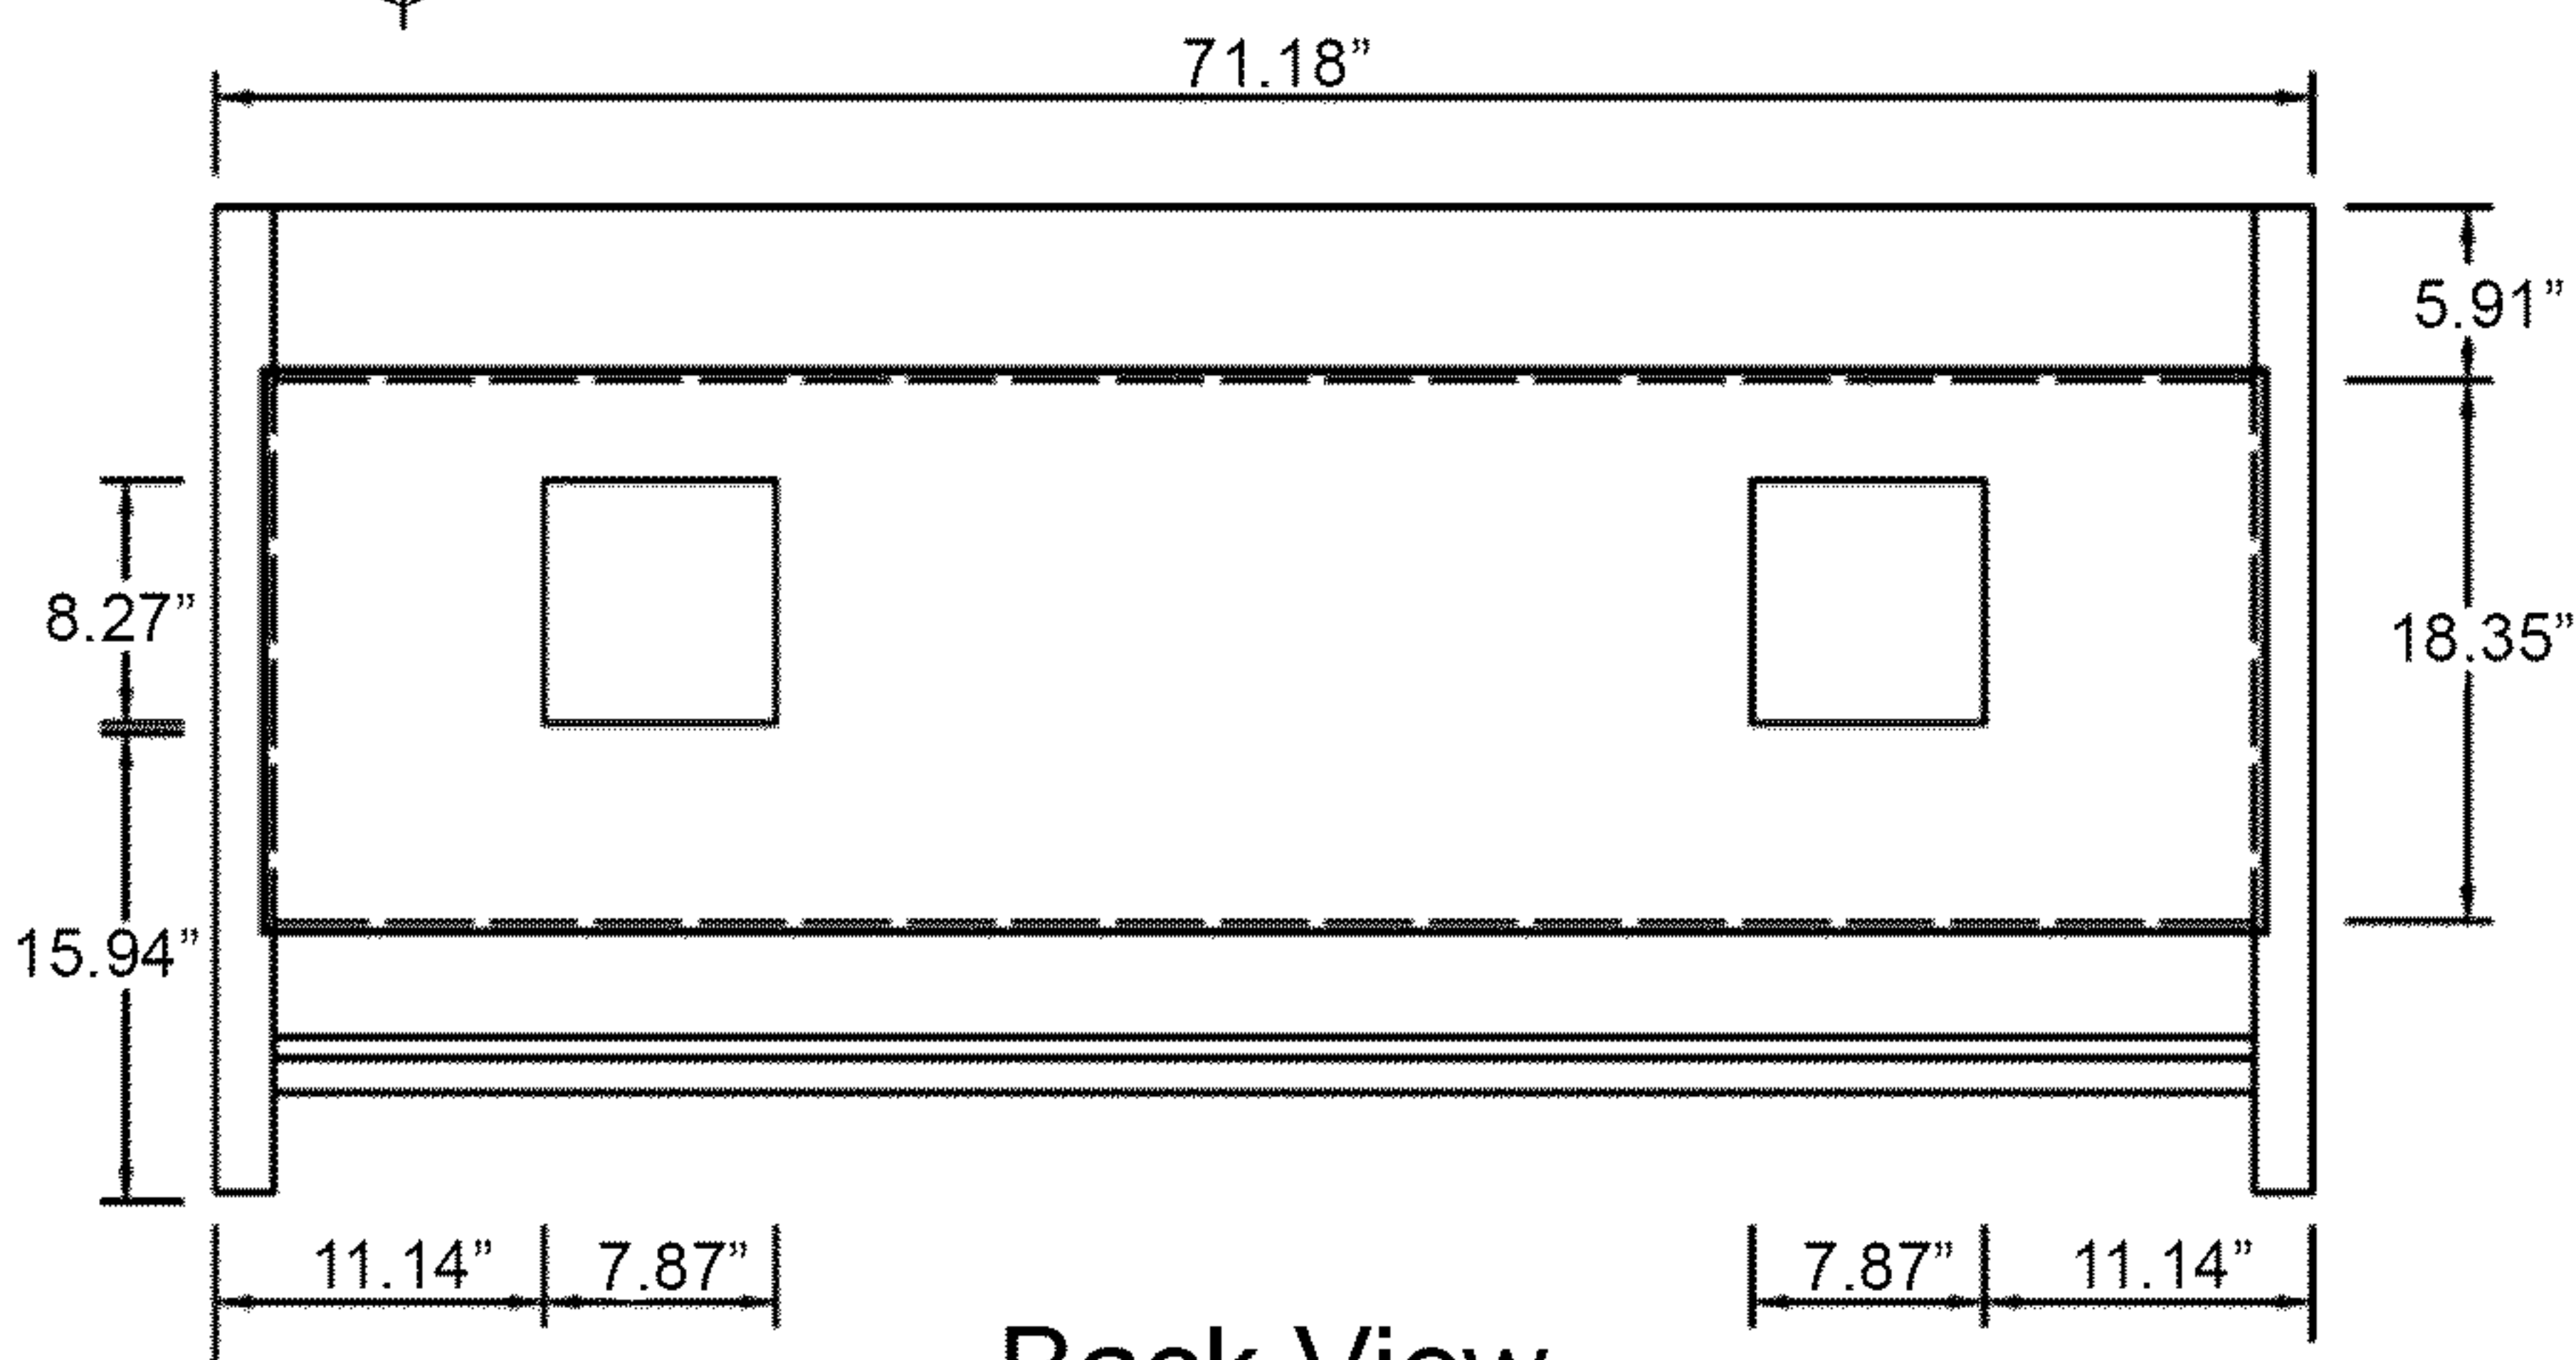

VIRTU USA

Caroline Avenue 72" GD-50072

- -Check your product package for the "list of standard accessories" and make sure all the accessories in the list are included; if there is a defect/missing parts; please contact the local dealer immediately.
- -DO NOT let anything sharp puncture, scrape, or scratch the cabinet surface.
- -DO NOT leave any part of the cabinet under direct sunlight; it will cause partial aberrations in the cabinet color.
- -DO NOT place hot items on the surface of cabinet directly; insulate with a cushion, if needed.
- -DO NOT expose the surface of the cabinet to corrosive liquids, such as: alcohol, banana oil, gasoline, nail polish, acids, alkali, etc.

Back View

Virtu USA vanities are hand-crafted and may vary with a minor manufacturing tolerance.

Natural stone characteristics are very subjective and may vary with natural veining, crystallization and lining.

kitchensource.com

1.800.667.8721