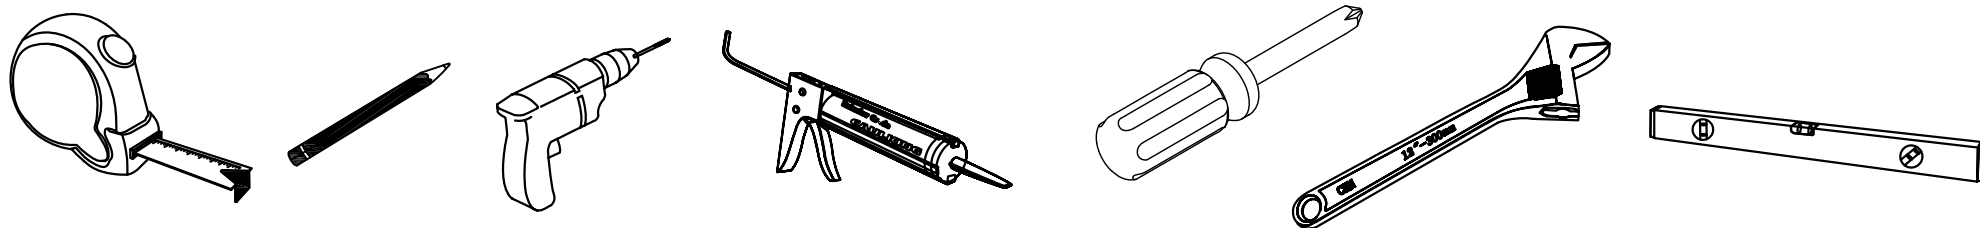

.Professional installation recommended.

PACKING LIST

1. Main cabinet

2. Mirror

3. Basin

4. Pop up+Drain pipe

5. Faucet

6. Install screw

REQUIRED TOOLS**INSTALLATION AND ADJUSTION OF HINGE**