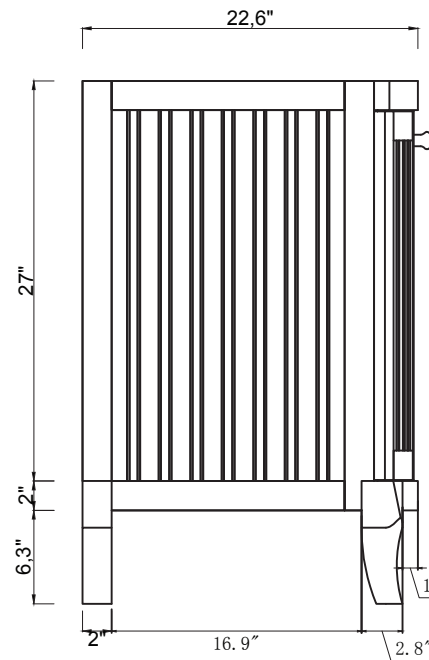

BACK

SPECIFICATIONS

SKU: ES-52024

REV1.13.18

NOTES

Countertops are not shown in these diagrams. (Cabinet Only)
Do not expose the surface of the cabinet to corrosive liquids or direct sunlight.
All dimensions and specifications are approximate and subject to change without notice.