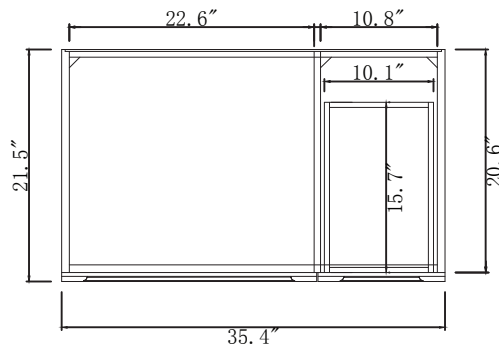

TOP

SIDE

BACK

AVANT
STYLES

SPECIFICATIONS

SKU: ES-32036

NOTES

Countertops are not shown in these diagrams. (Cabinet Only)
Do not expose the surface of the cabinet to corrosive liquids or direct sunlight.
All dimensions and specifications are approximate and subject to change without notice.