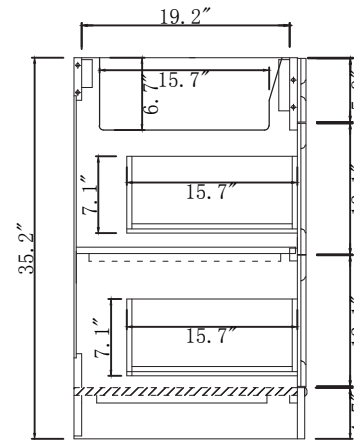

TOP

SIDE

BACK

AVANT
STYLES

SPECIFICATIONS

SKU: ES-32036

NOTES

Countertops are not shown in these diagrams. (Cabinet Only)
Do not expose the surface of the cabinet to corrosive liquids or direct sunlight.
All dimensions and specifications are approximate and subject to change without notice.