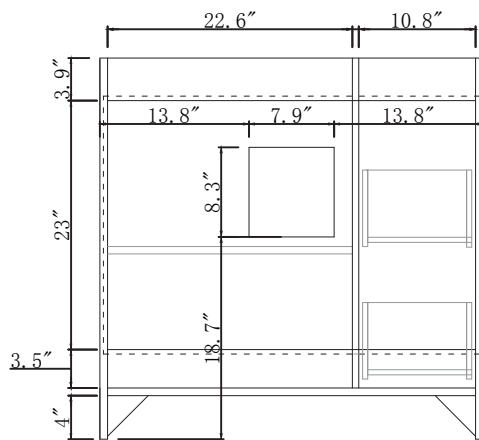

TOP

SIDE

BACK

AVANT
STYLES

SPECIFICATIONS

SKU: ES-32036

NOTES

Countertops are not shown in these diagrams. (Cabinet Only)
Do not expose the surface of the cabinet to corrosive liquids or direct sunlight.
All dimensions and specifications are approximate and subject to change without notice.