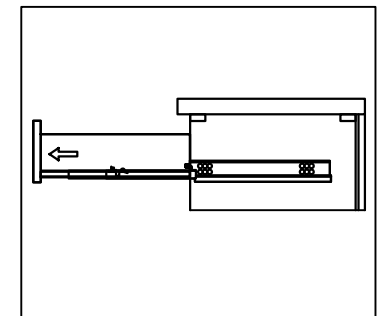

.Professional installation recommended.

PACKING LIST

1. Main cabinet

2. Mirror

3. Basin

4. Pop up+Drain pipe

5. Faucet

6. Install screw

REQUIRED TOOLS

DRAWER SLIDER ATTACHMENT AND DETACHMENT

INSTALLATION AND ADJUSTION OF HINGE