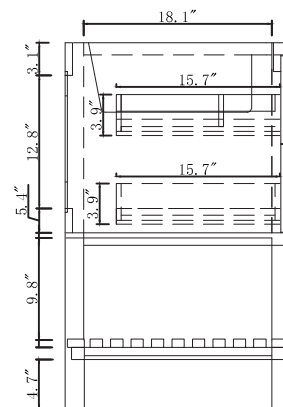

TOP

SIDE

BACK

SPECIFICATIONS

SKU: ED-30072

REV1.13.18

NOTES

Countertops are not shown in these diagrams. (Cabinet Only)
Do not expose the surface of the cabinet to corrosive liquids or direct sunlight.
All dimensions and specifications are approximate and subject to change without notice.