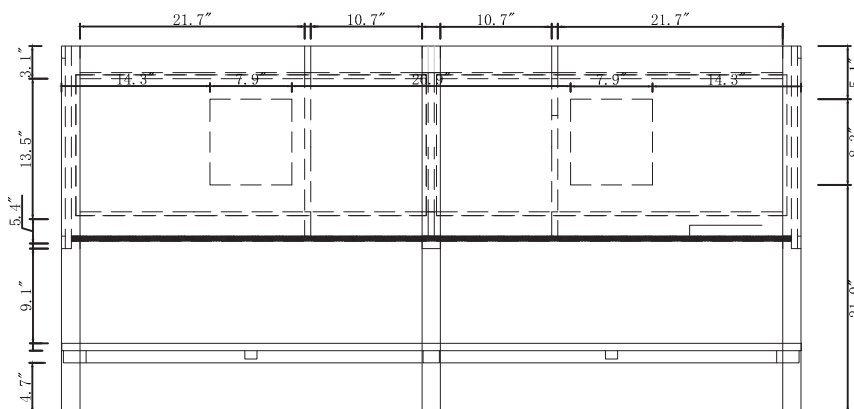

TOP

SIDE

BACK

SPECIFICATIONS

SKU: ED-30072

REV1.13.18

NOTES

Countertops are not shown in these diagrams. (Cabinet Only)
Do not expose the surface of the cabinet to corrosive liquids or direct sunlight.
All dimensions and specifications are approximate and subject to change without notice.