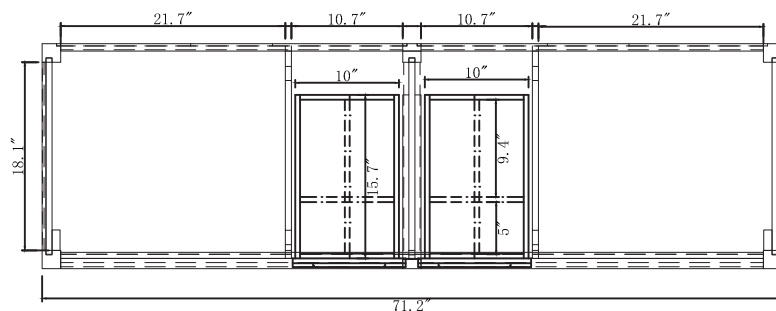

TOP

SIDE

BACK

SPECIFICATIONS

SKU: ED-30072

REV1.13.18

NOTES

Countertops are not shown in these diagrams. (Cabinet Only)
Do not expose the surface of the cabinet to corrosive liquids or direct sunlight.
All dimensions and specifications are approximate and subject to change without notice.