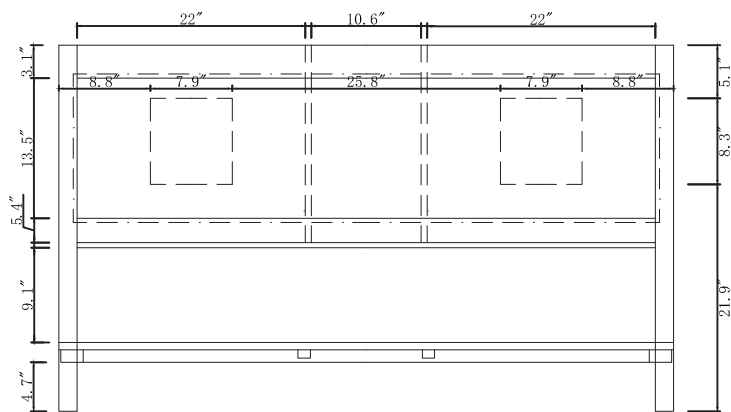

TOP

SIDE

BACK

SPECIFICATIONS

SKU: ED-30060

NOTES

Countertops are not shown in these diagrams. (Cabinet Only)
Do not expose the surface of the cabinet to corrosive liquids or direct sunlight.
All dimensions and specifications are approximate and subject to change without notice.