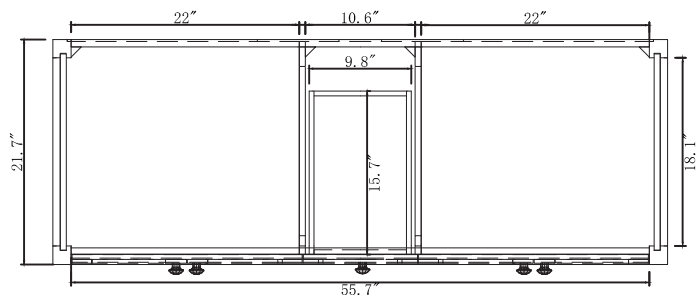

TOP

SIDE

BACK

SPECIFICATIONS

SKU: ED-30060

NOTES

Countertops are not shown in these diagrams. (Cabinet Only)
Do not expose the surface of the cabinet to corrosive liquids or direct sunlight.
All dimensions and specifications are approximate and subject to change without notice.