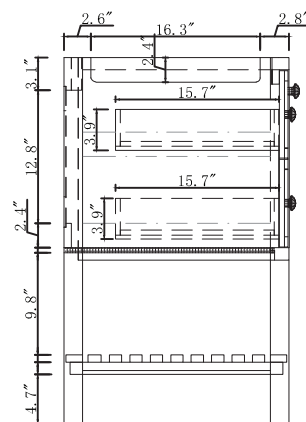

TOP

SIDE

BACK

SPECIFICATIONS

SKU: ED-30060

NOTES

Countertops are not shown in these diagrams. (Cabinet Only)
Do not expose the surface of the cabinet to corrosive liquids or direct sunlight.
All dimensions and specifications are approximate and subject to change without notice.